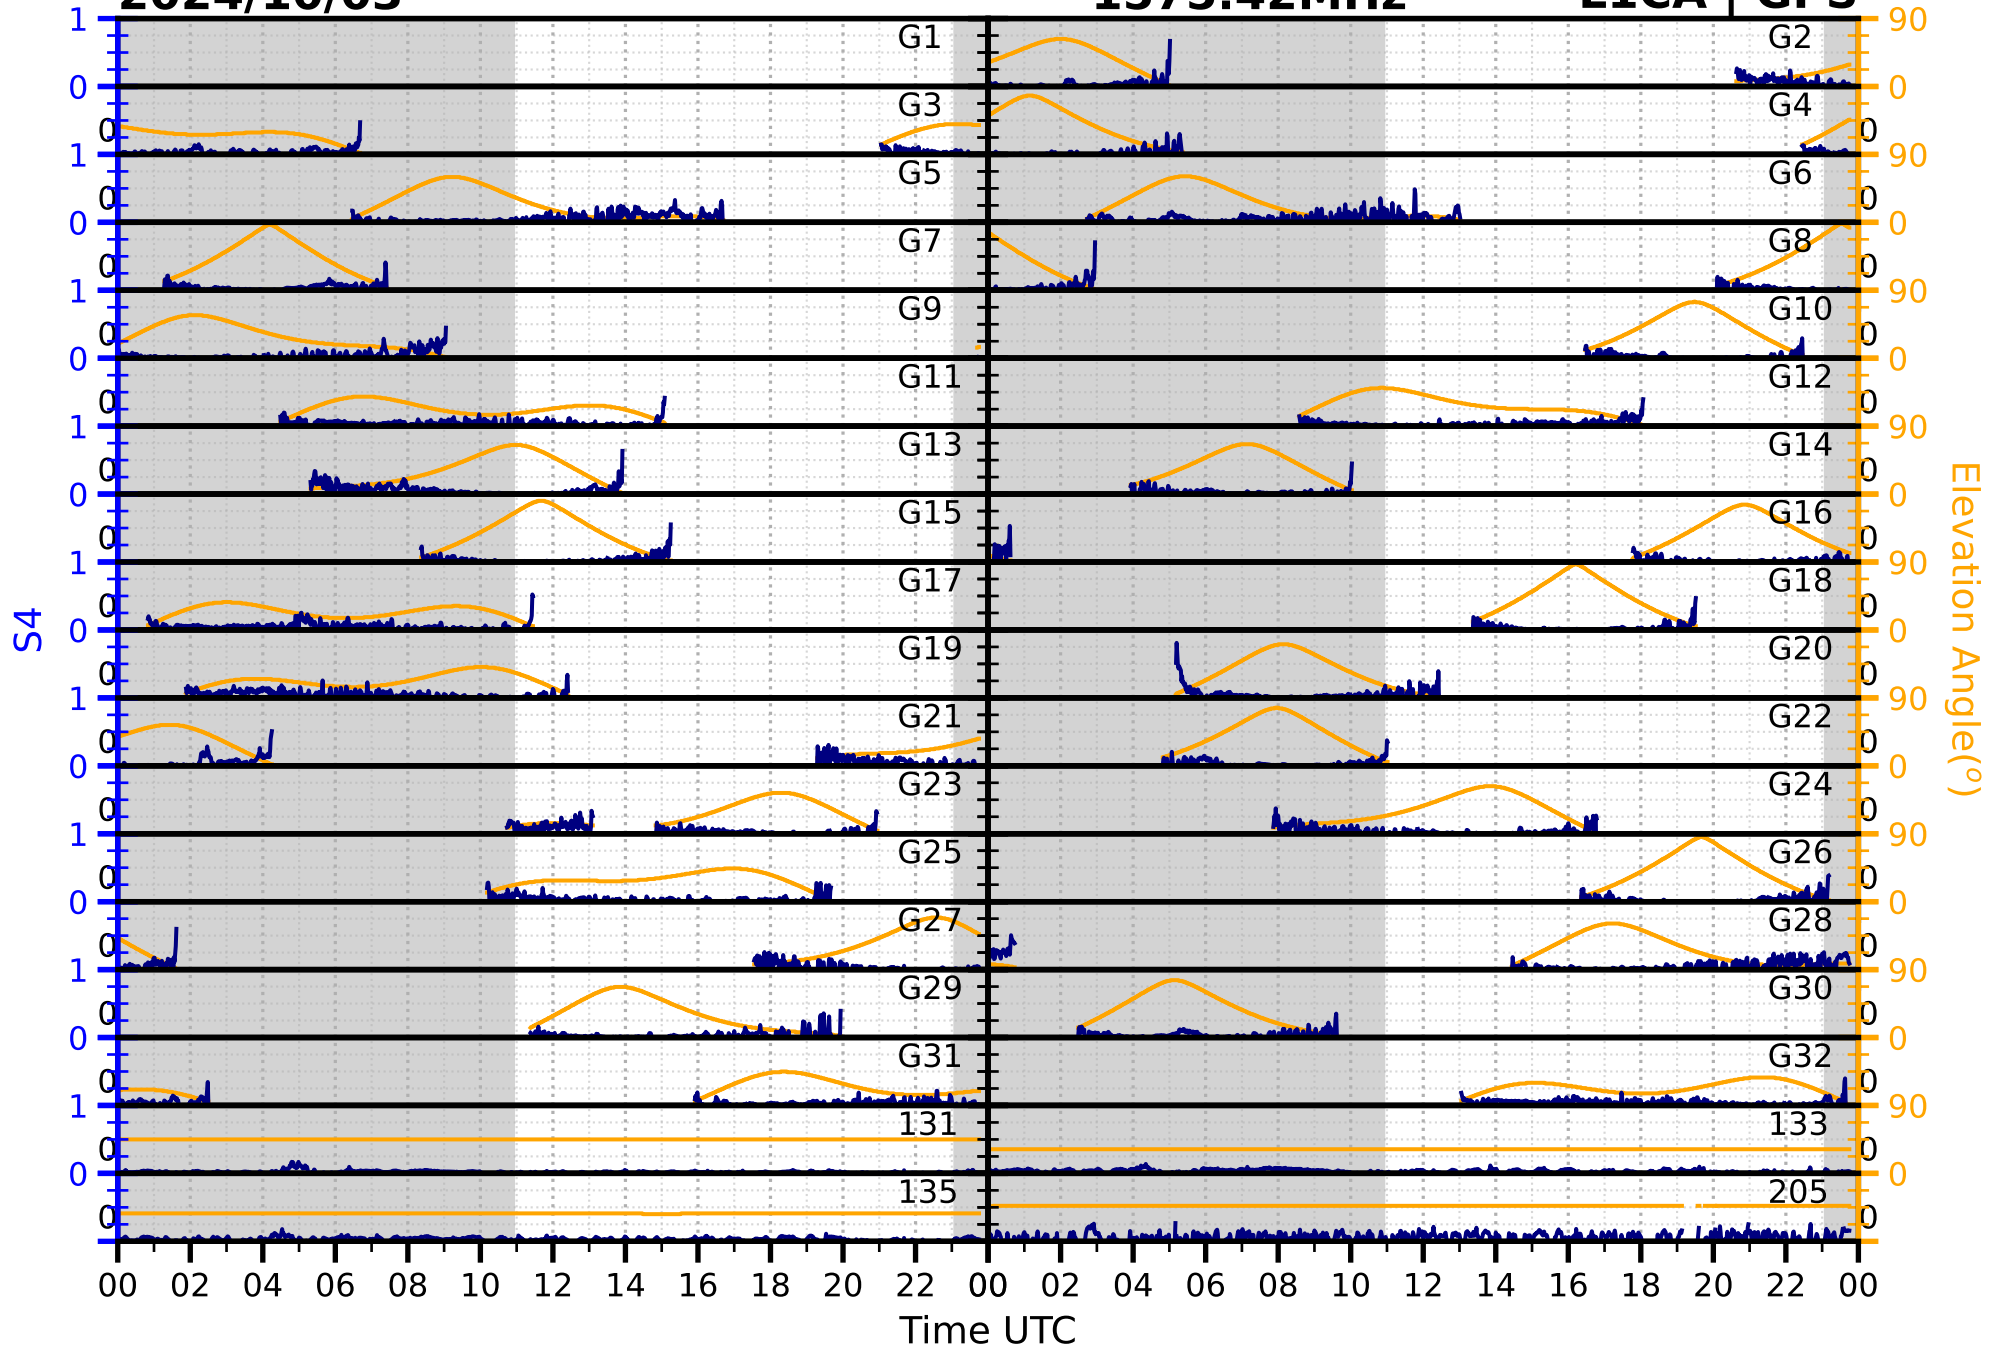

2024/10/03

S4

1575.42MHz

L1CA | GPS

2024/10/03

S4

1575.42MHz

L1BC | GALILEO

2024/10/03

S4

1602MHz

L1CA | GLONASS