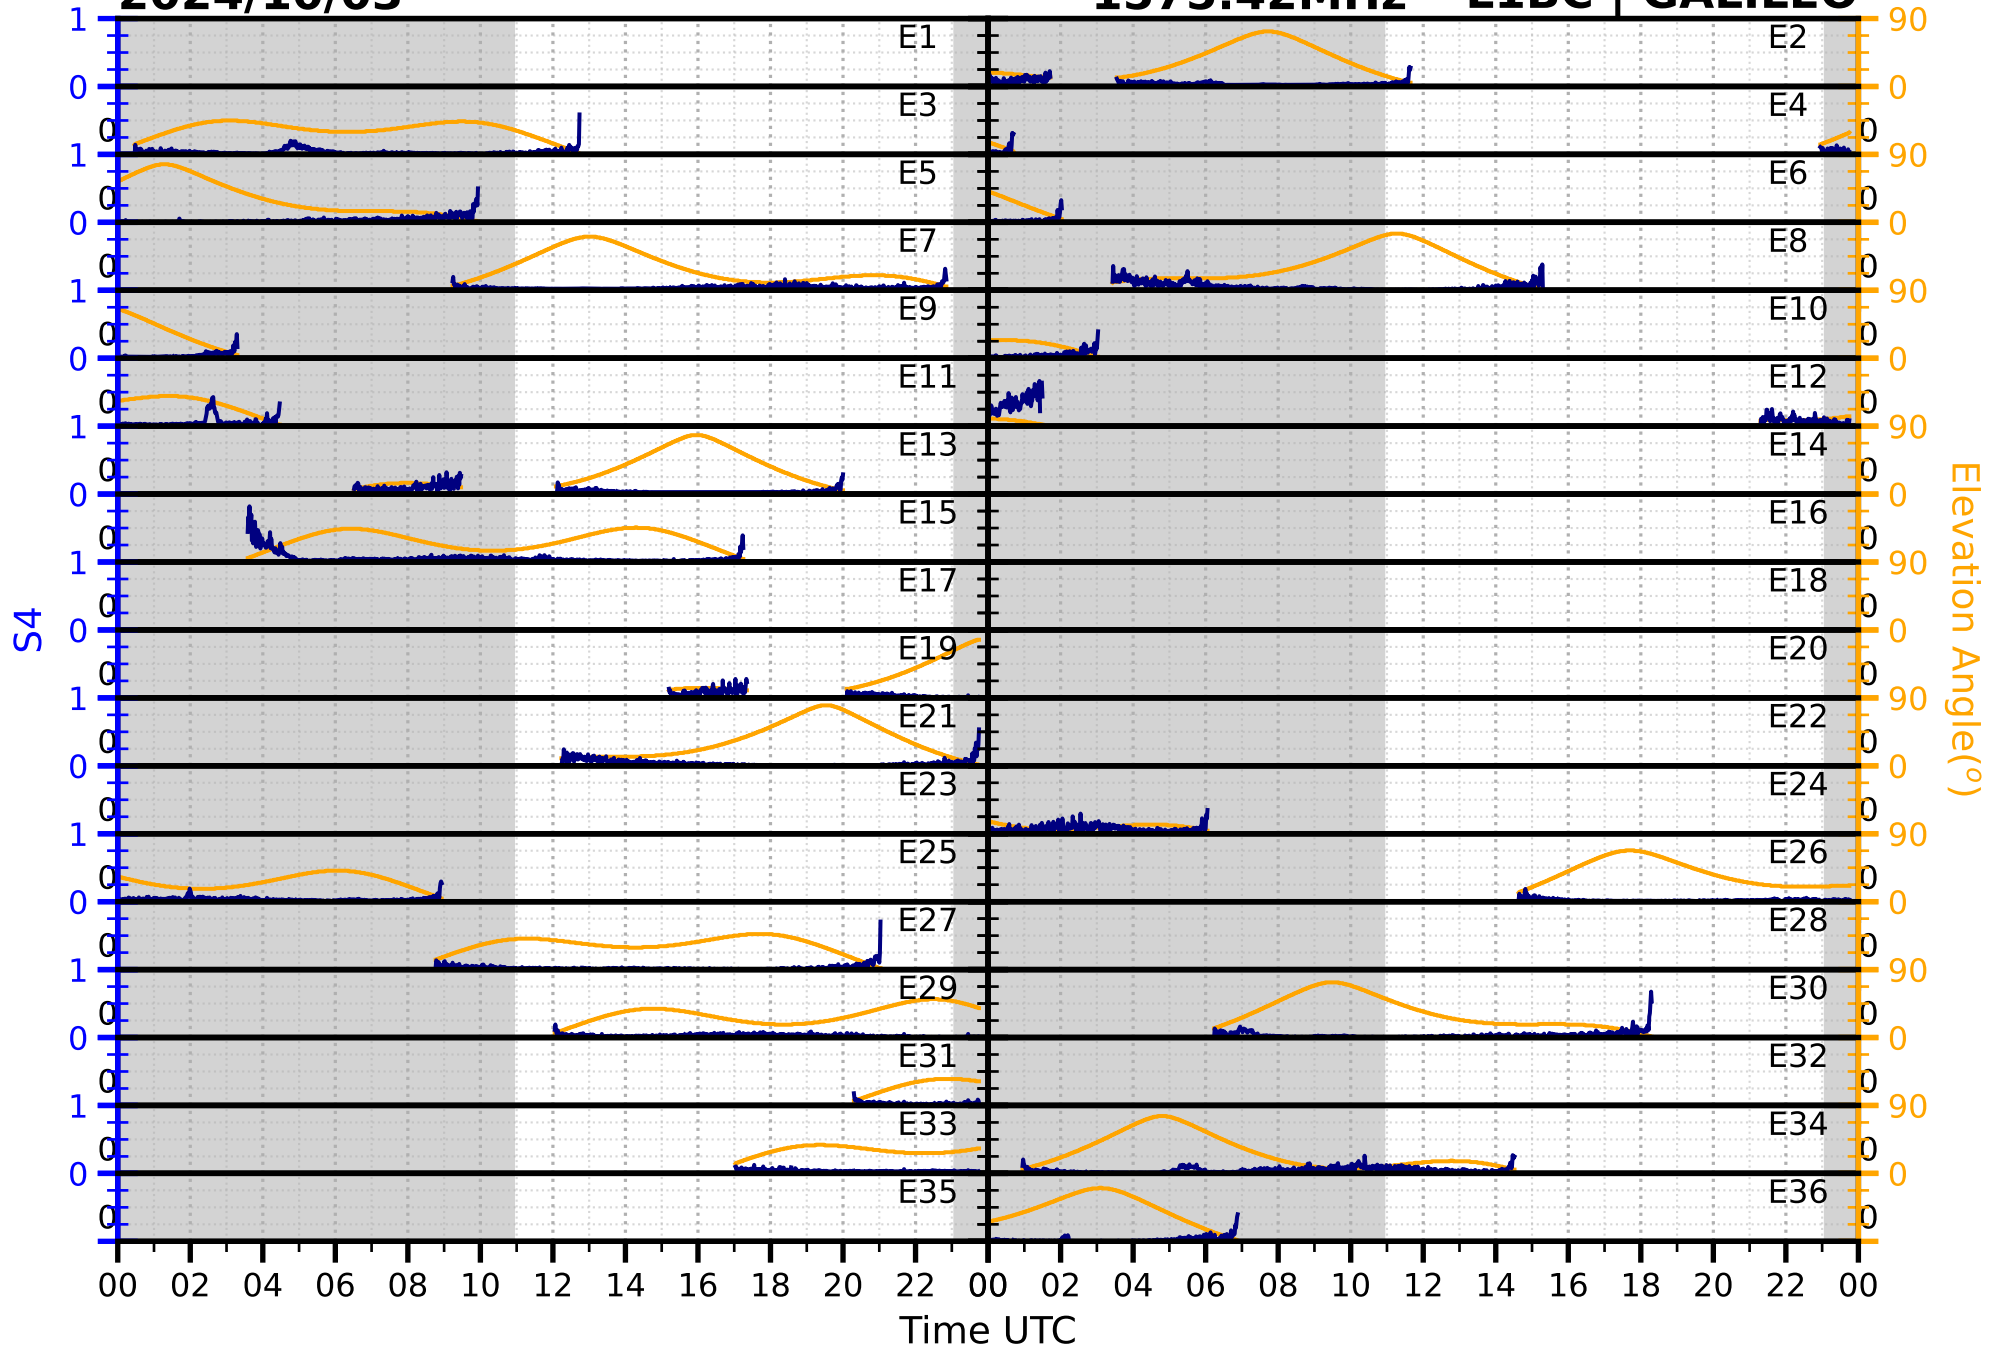

2024/10/03

S4

1575.42MHz

L1CA | GPS

2024/10/03

S4

1575.42MHz

L1BC | GALILEO

2024/10/03

S4

1602MHz

L1CA | GLONASS