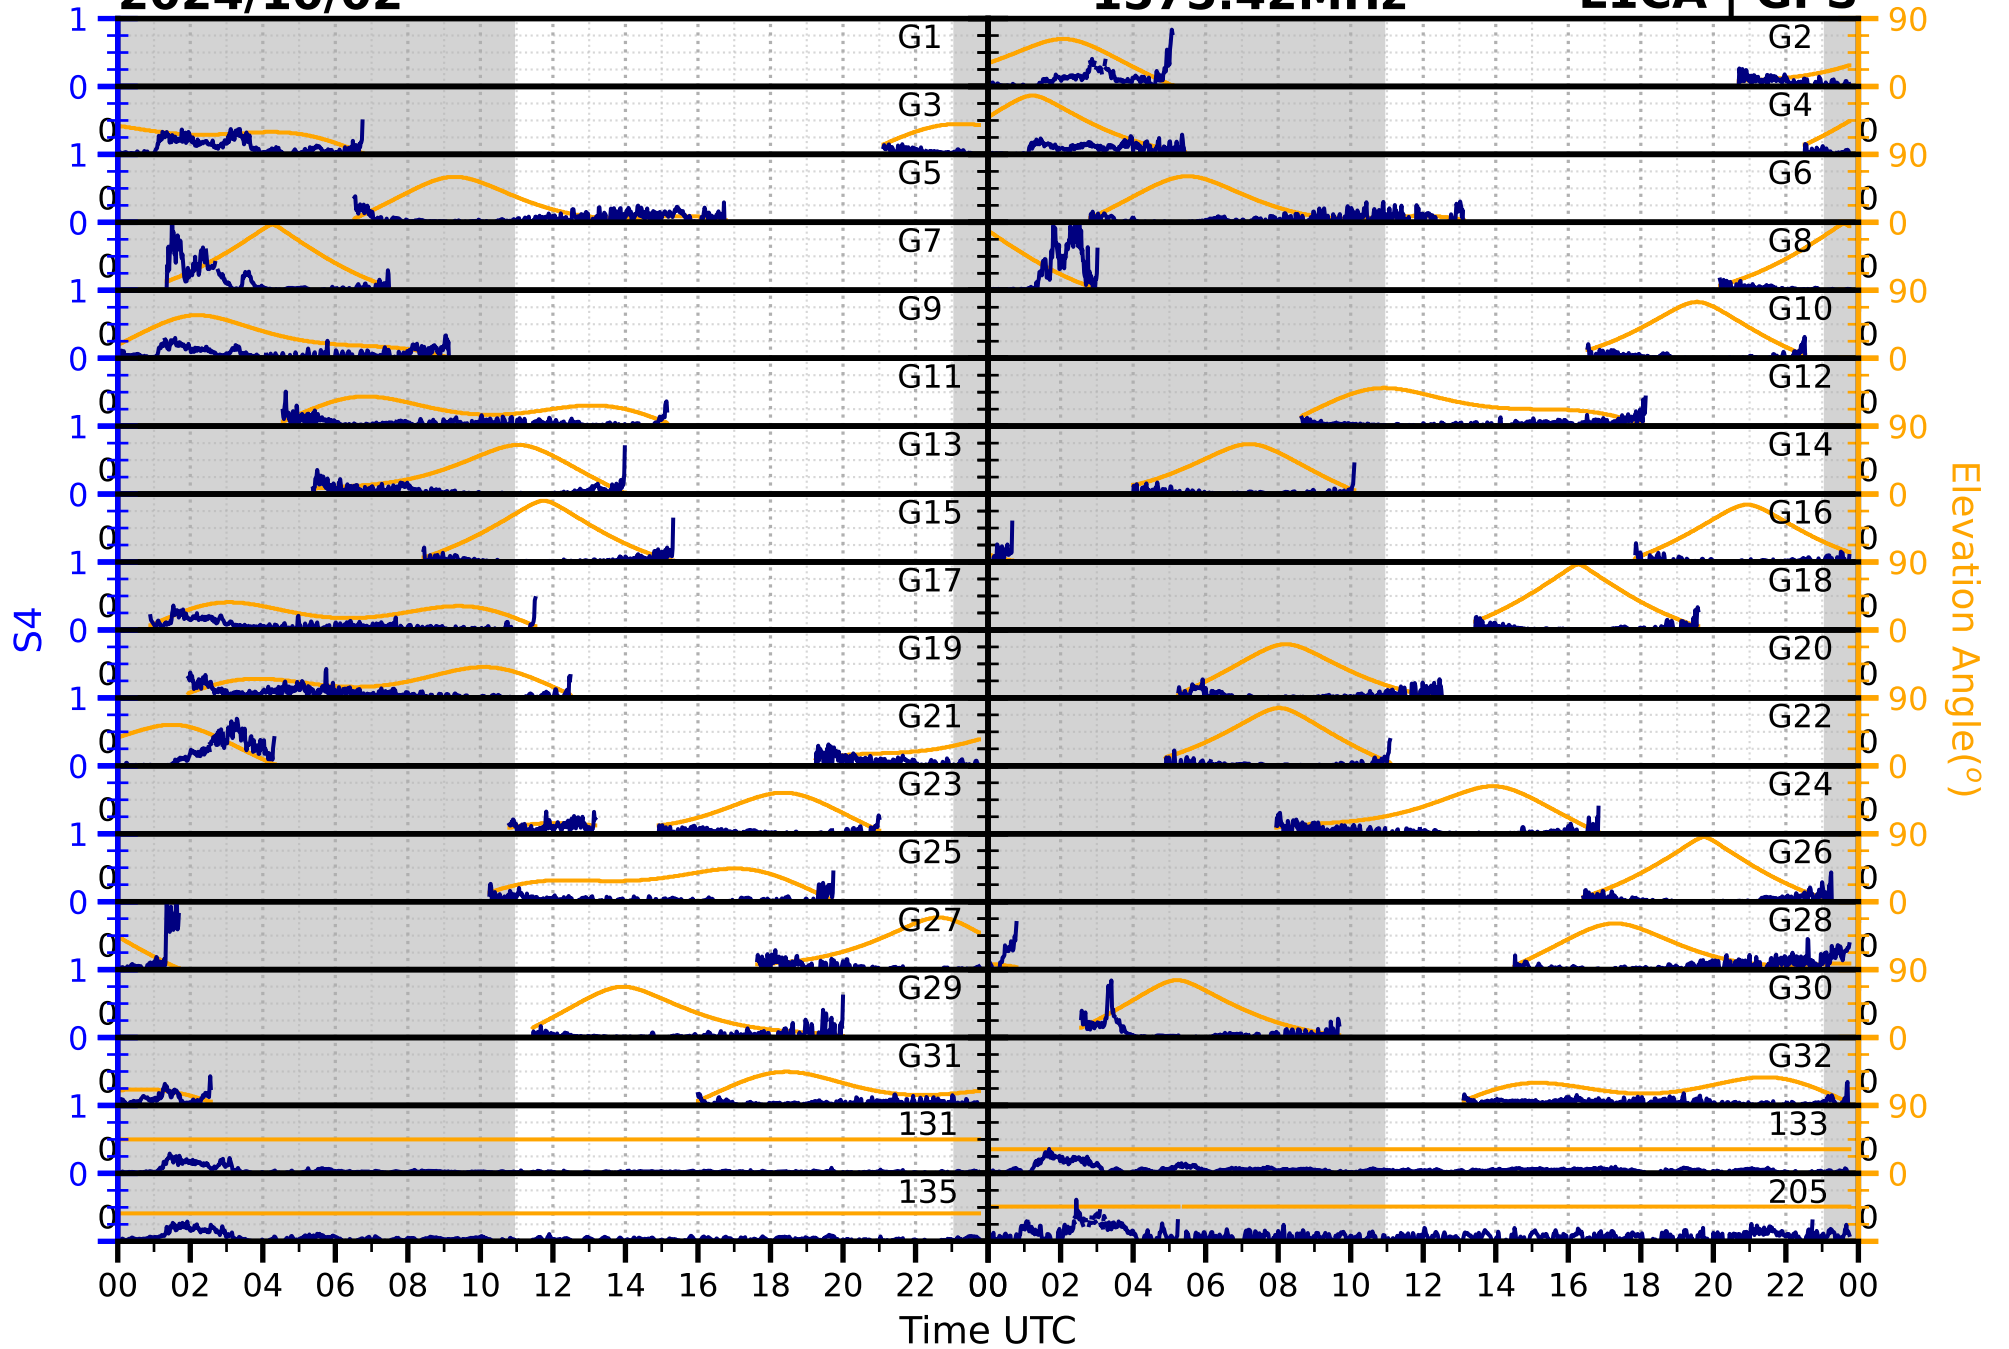

2024/10/02

S4

1575.42MHz

L1CA | GPS

2024/10/02

S4

1575.42MHz

L1BC | GALILEO

2024/10/02

S4

1602MHz

L1CA | GLONASS