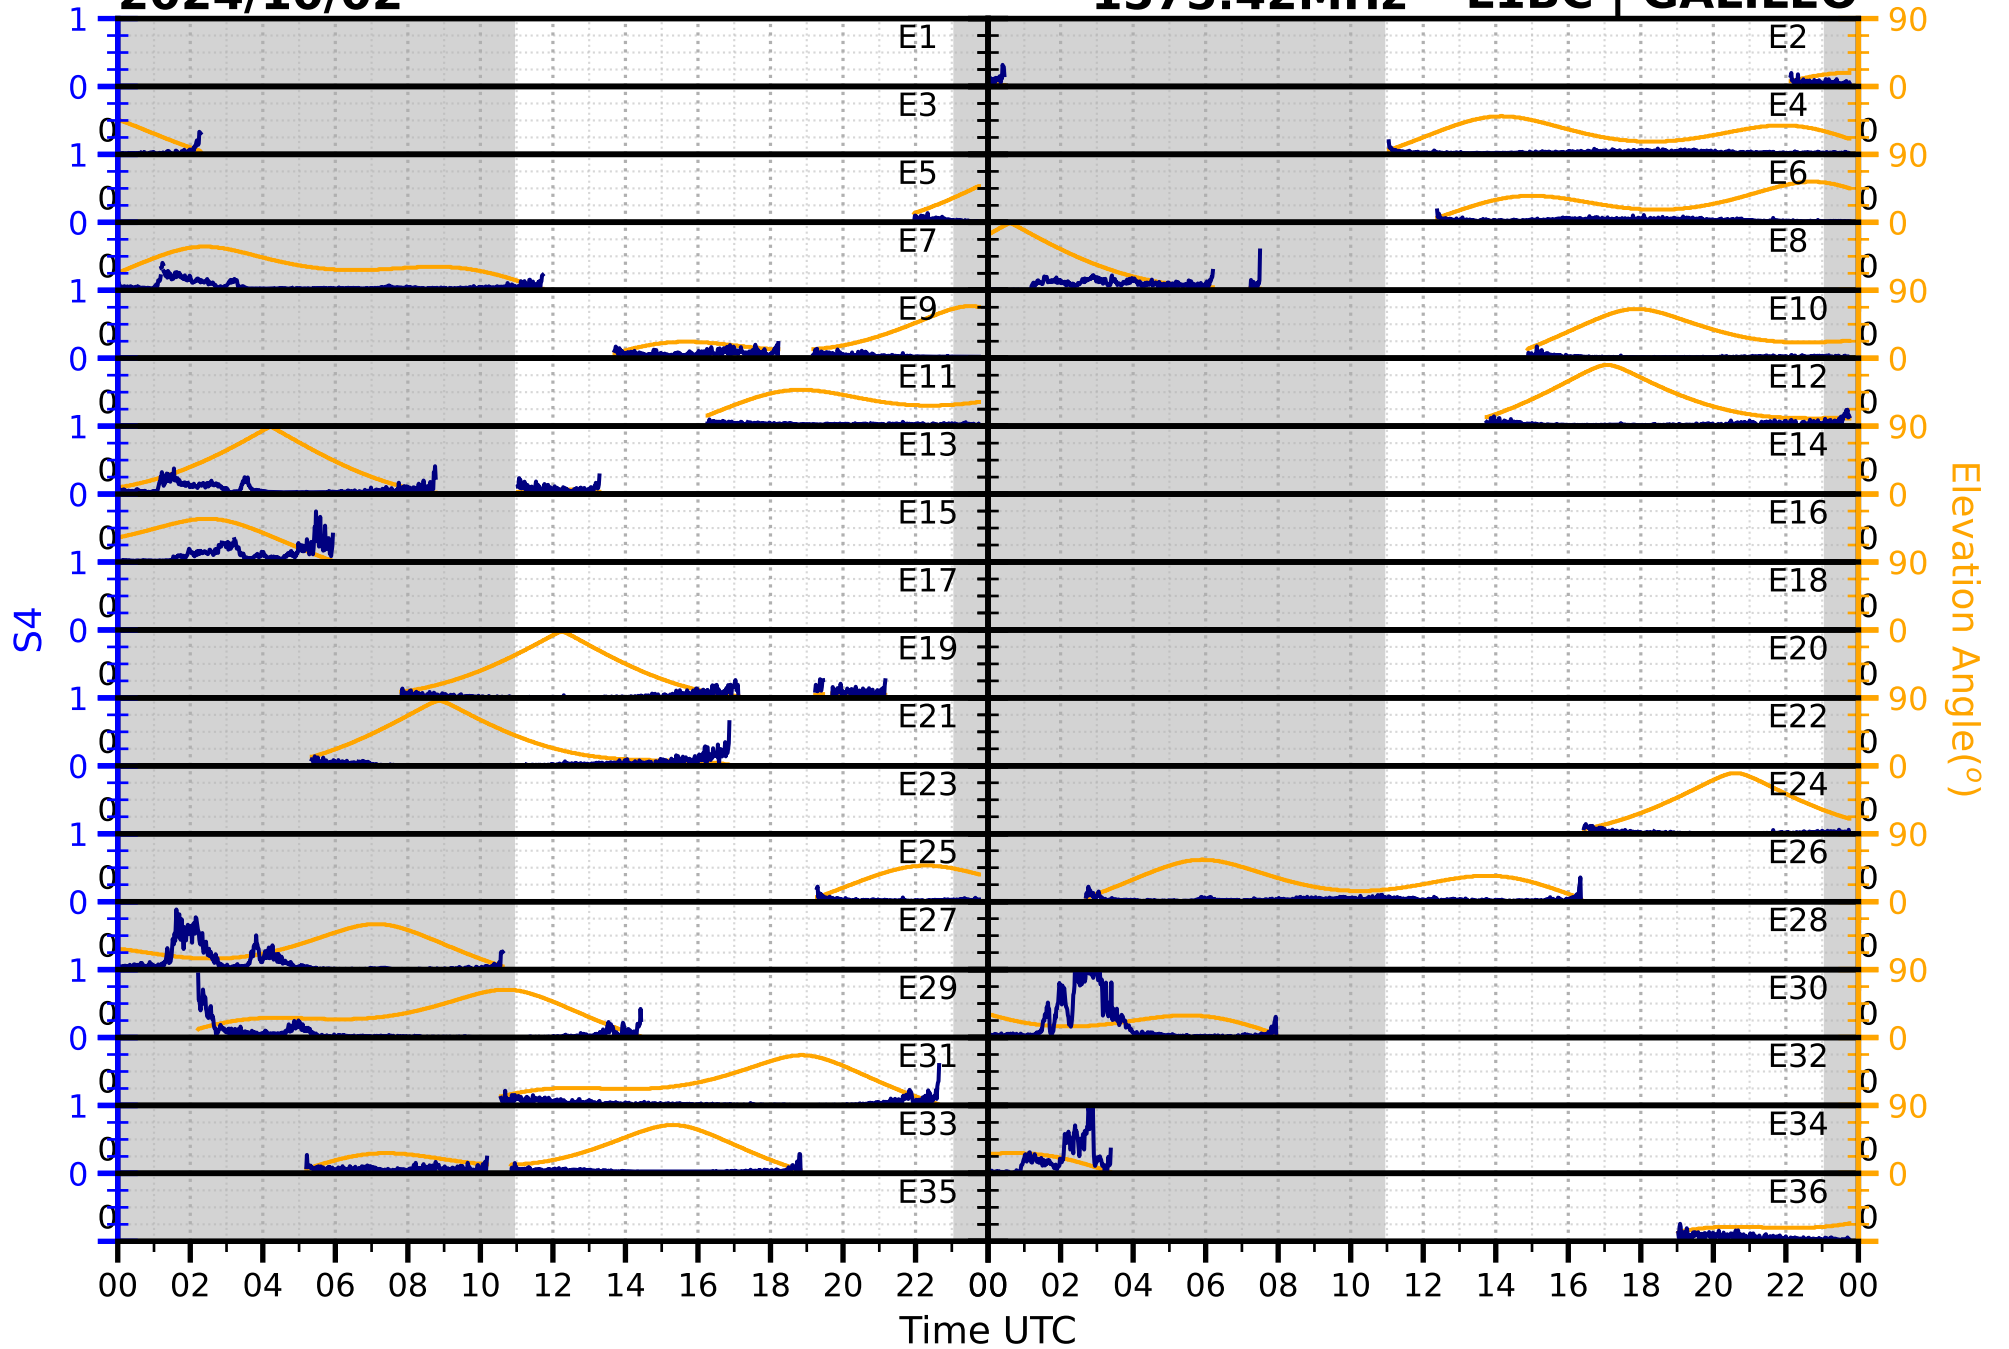

2024/10/02

S4

1575.42MHz

L1CA | GPS

2024/10/02

S4

1575.42MHz

L1BC | GALILEO

2024/10/02

S4

1602MHz

L1CA | GLONASS