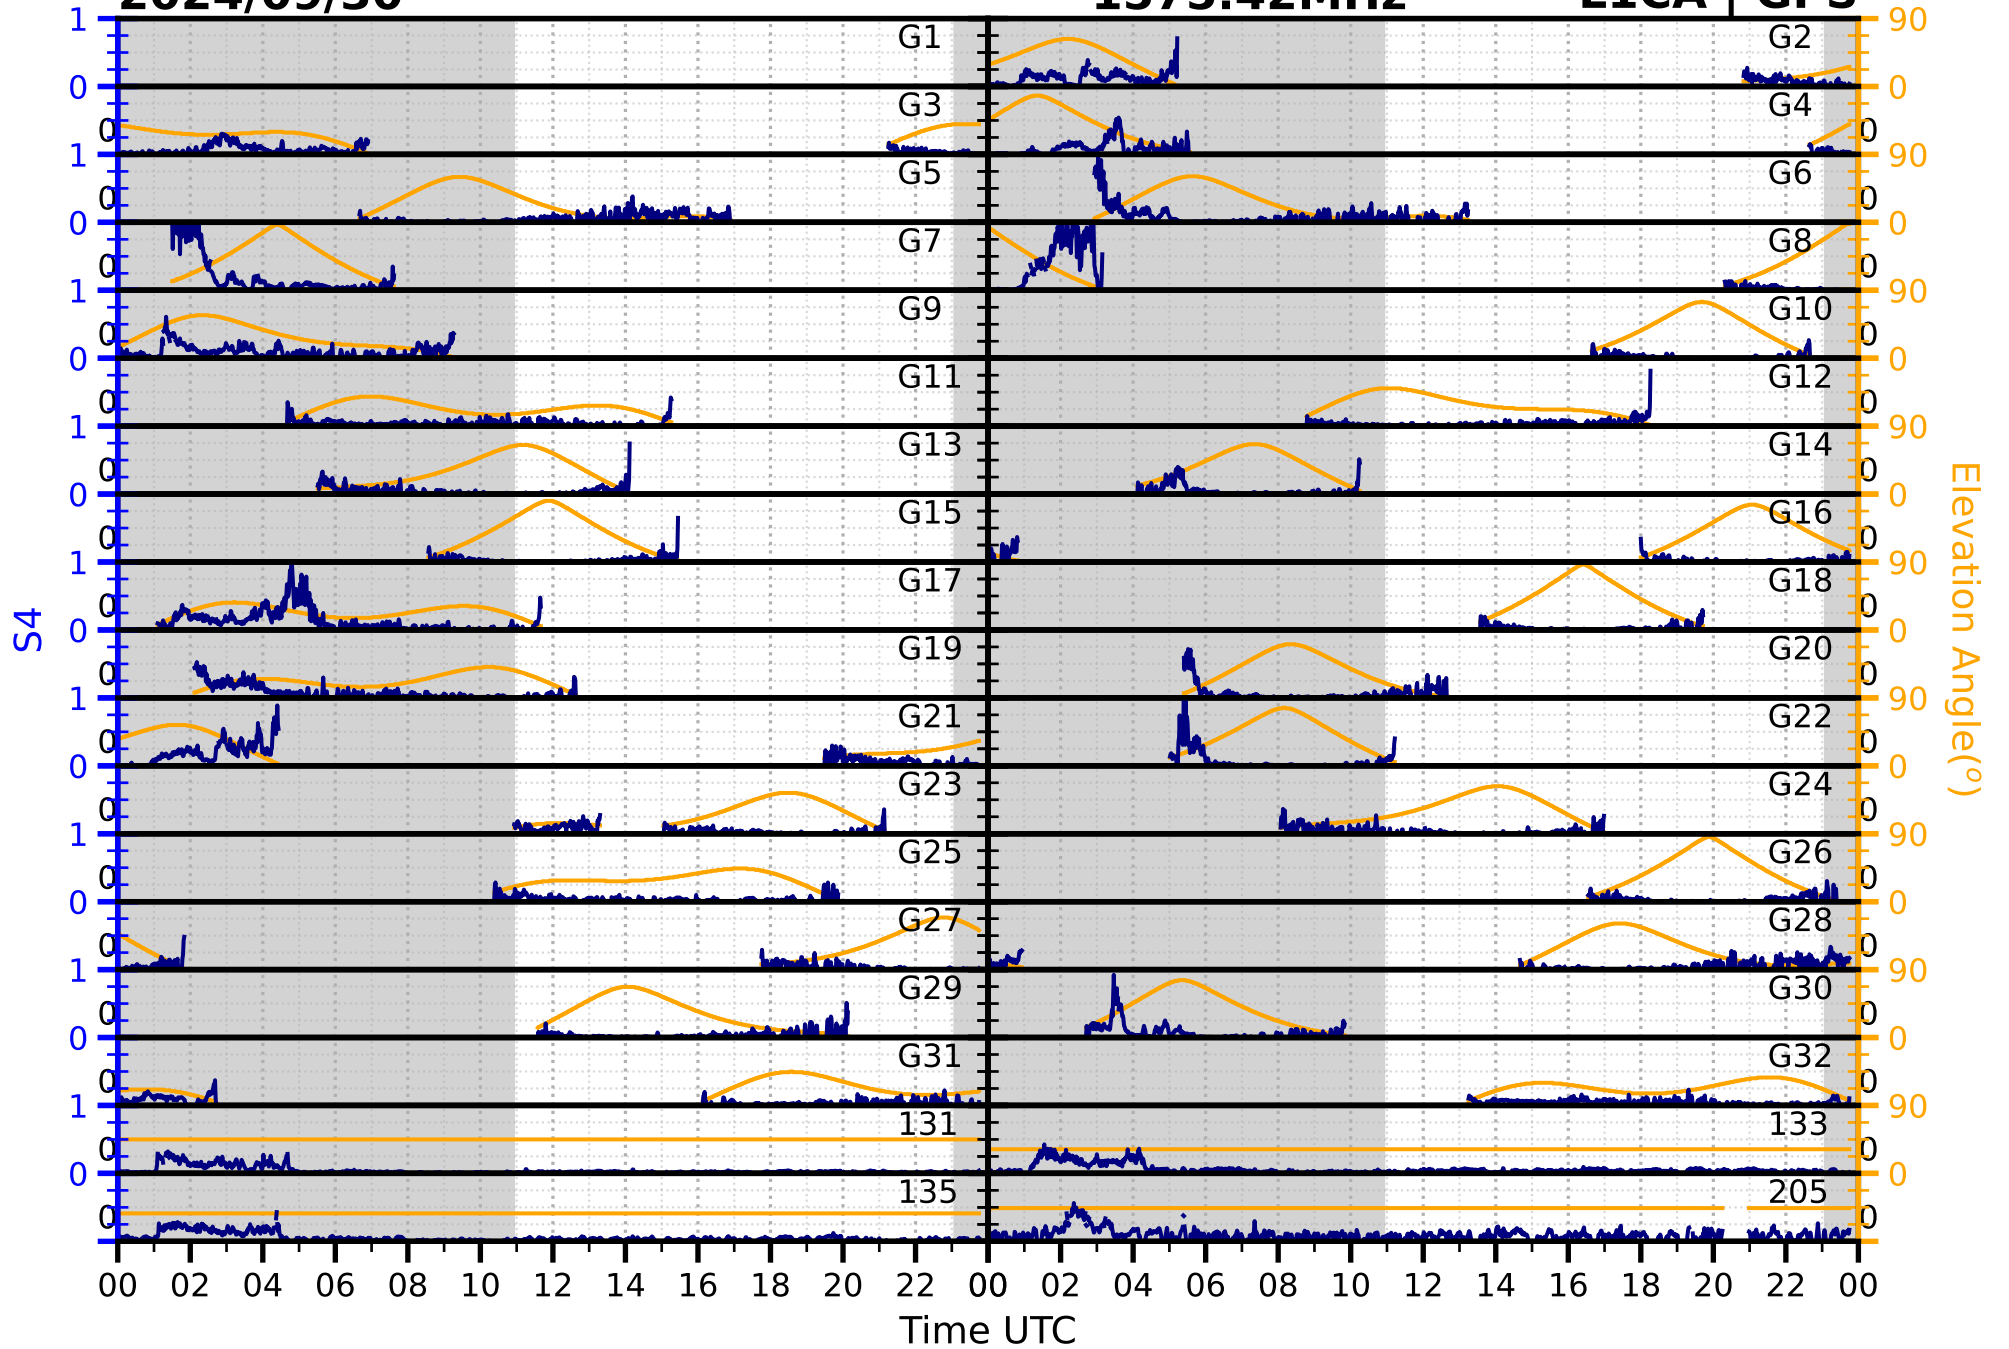

2024/09/30

S4

1575.42MHz

L1CA | GPS

2024/09/30

S4

1575.42MHz

L1BC | GALILEO

2024/09/30

S4

1602MHz

L1CA | GLONASS