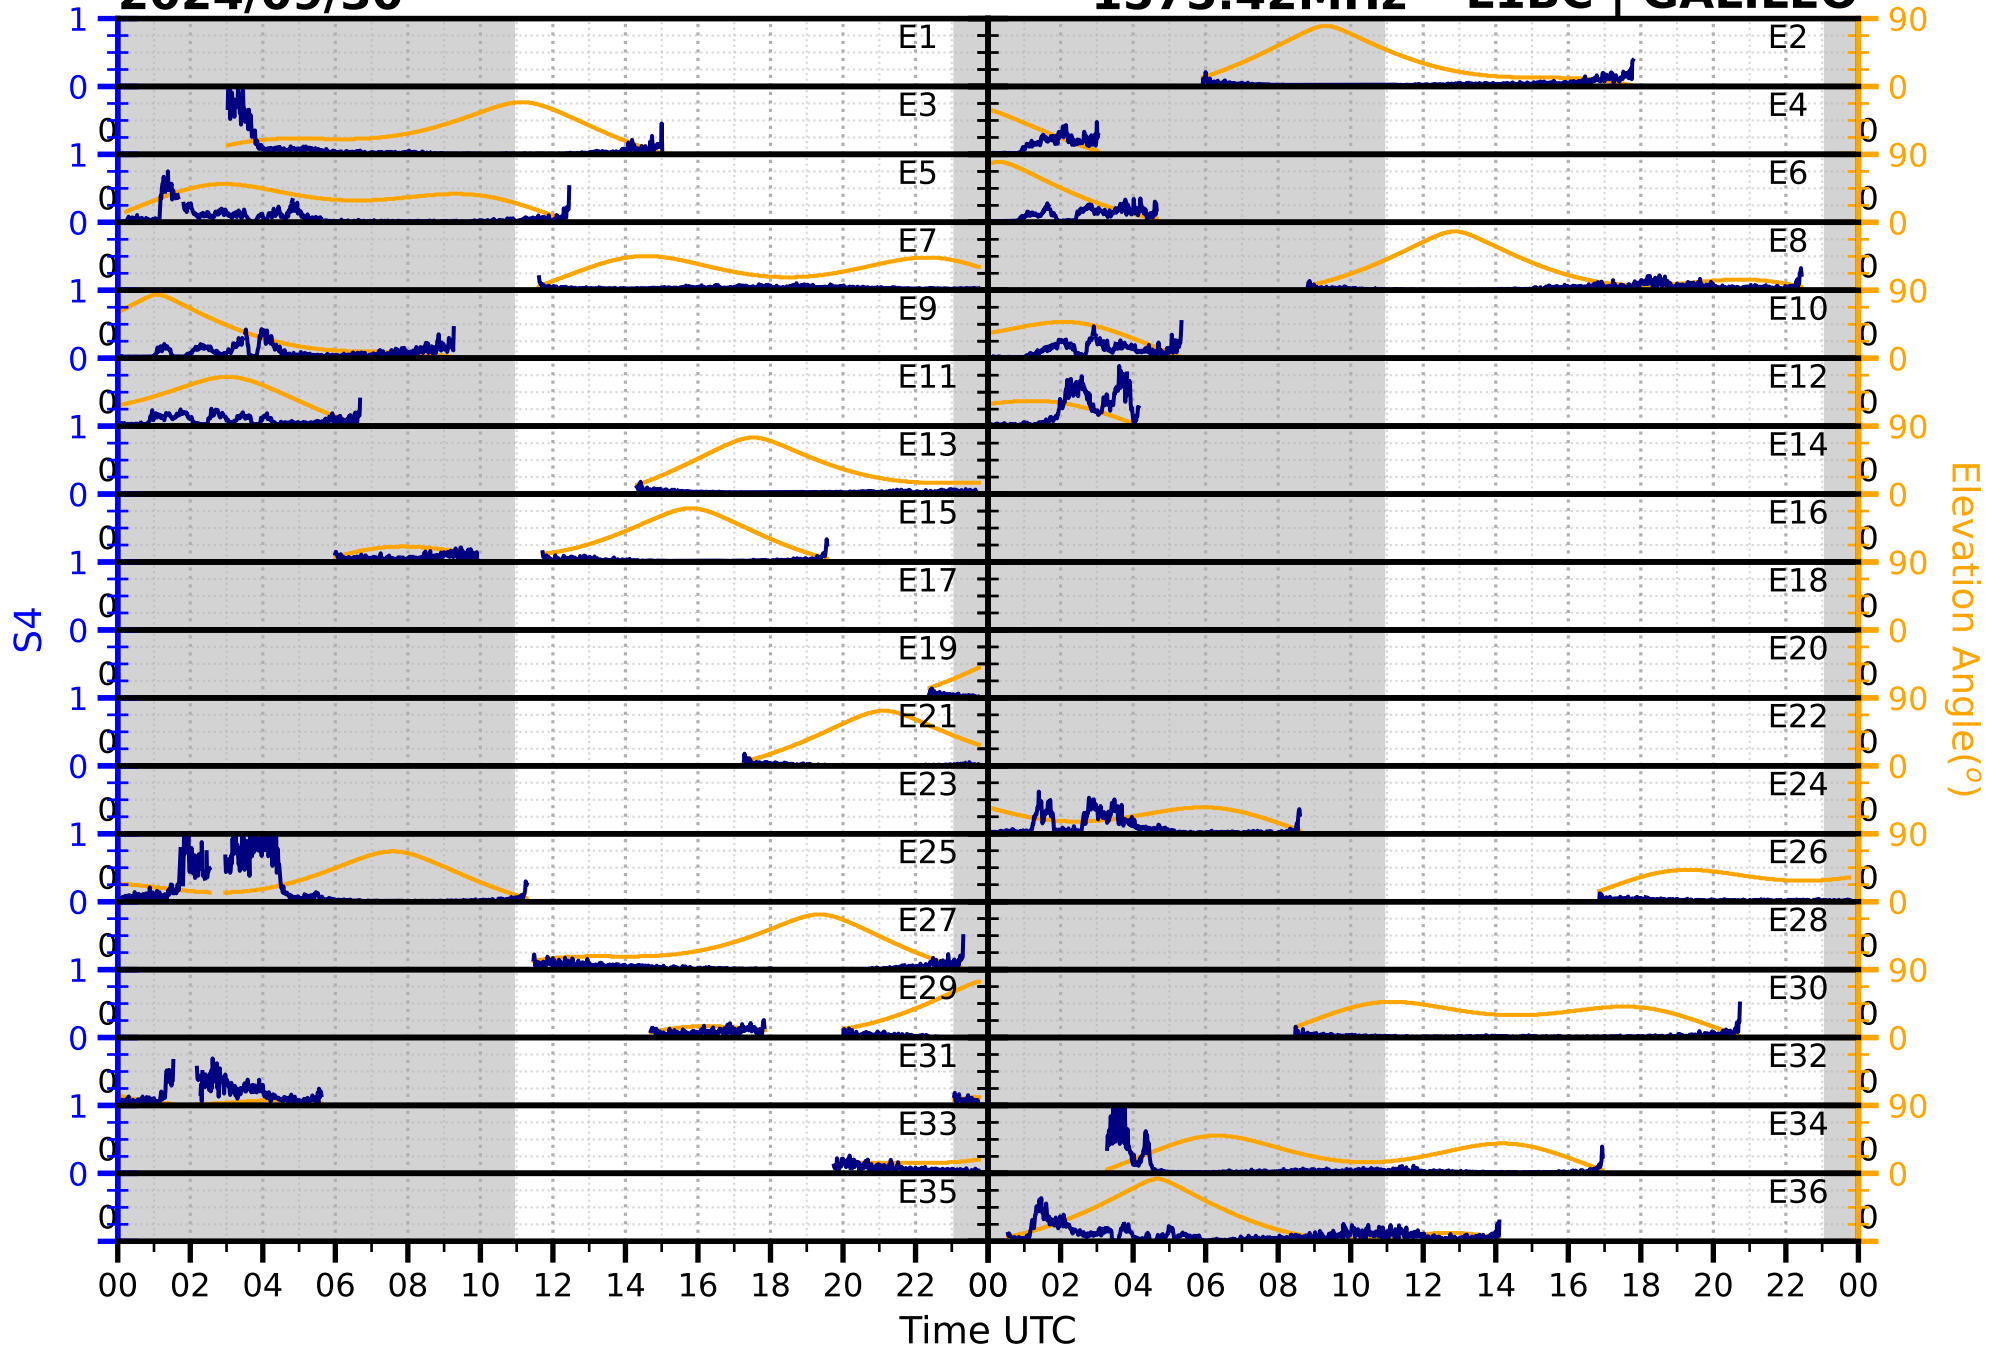

2024/09/30

S4

1575.42MHz

L1CA | GPS

2024/09/30

S4

1575.42MHz

L1BC | GALILEO

2024/09/30

S4

1602MHz

L1CA | GLONASS