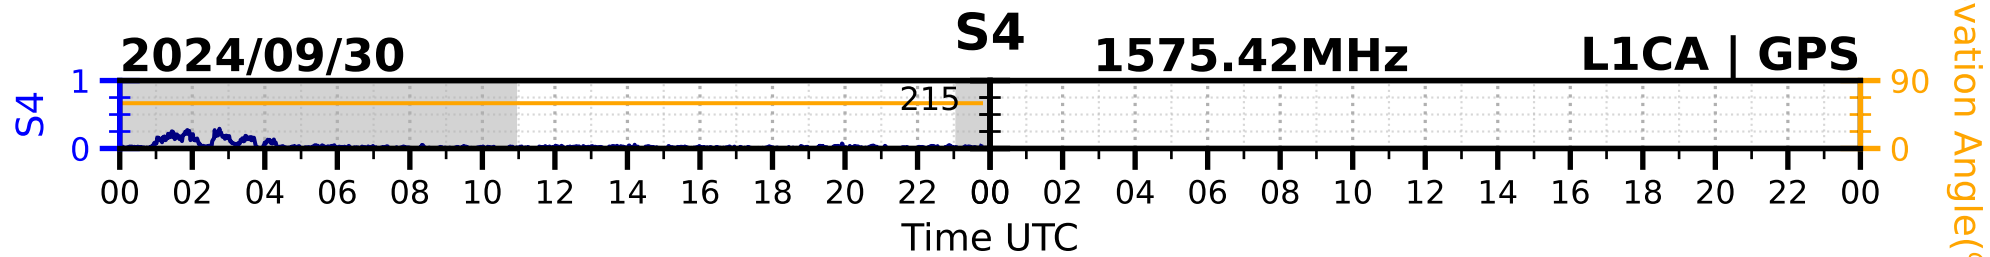

2024/09/30

S4

1575.42MHz

L1CA | GPS

2024/09/30

S4

1575.42MHz

L1BC | GALILEO

2024/09/30

S4

1602MHz

L1CA | GLONASS