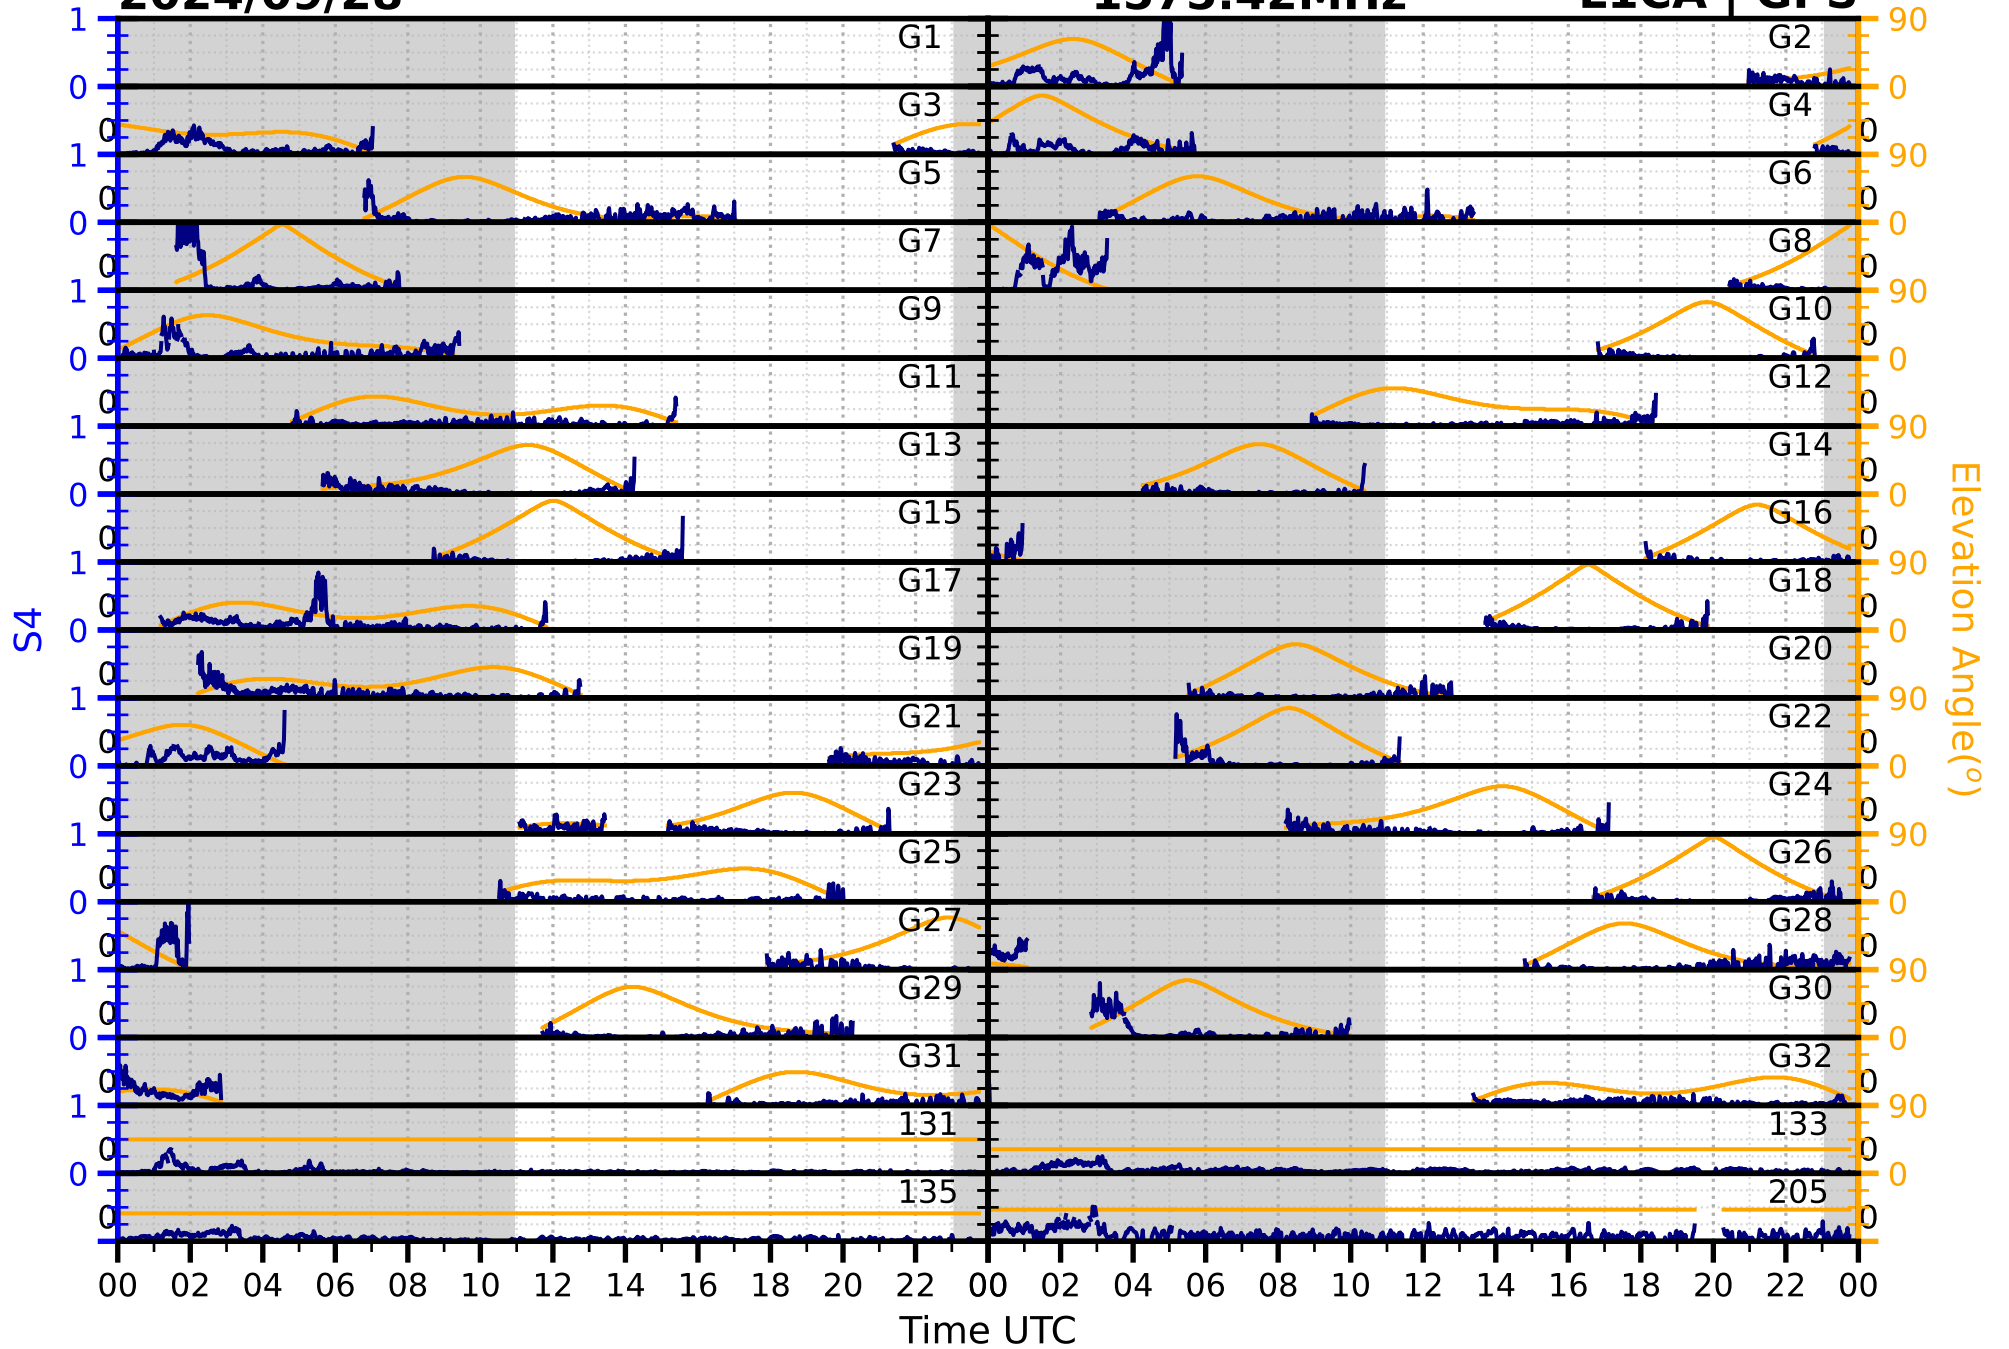

2024/09/28

S4

1575.42MHz

L1CA | GPS

2024/09/28

S4

1575.42MHz

L1BC | GALILEO

2024/09/28

S4

1602MHz

L1CA | GLONASS