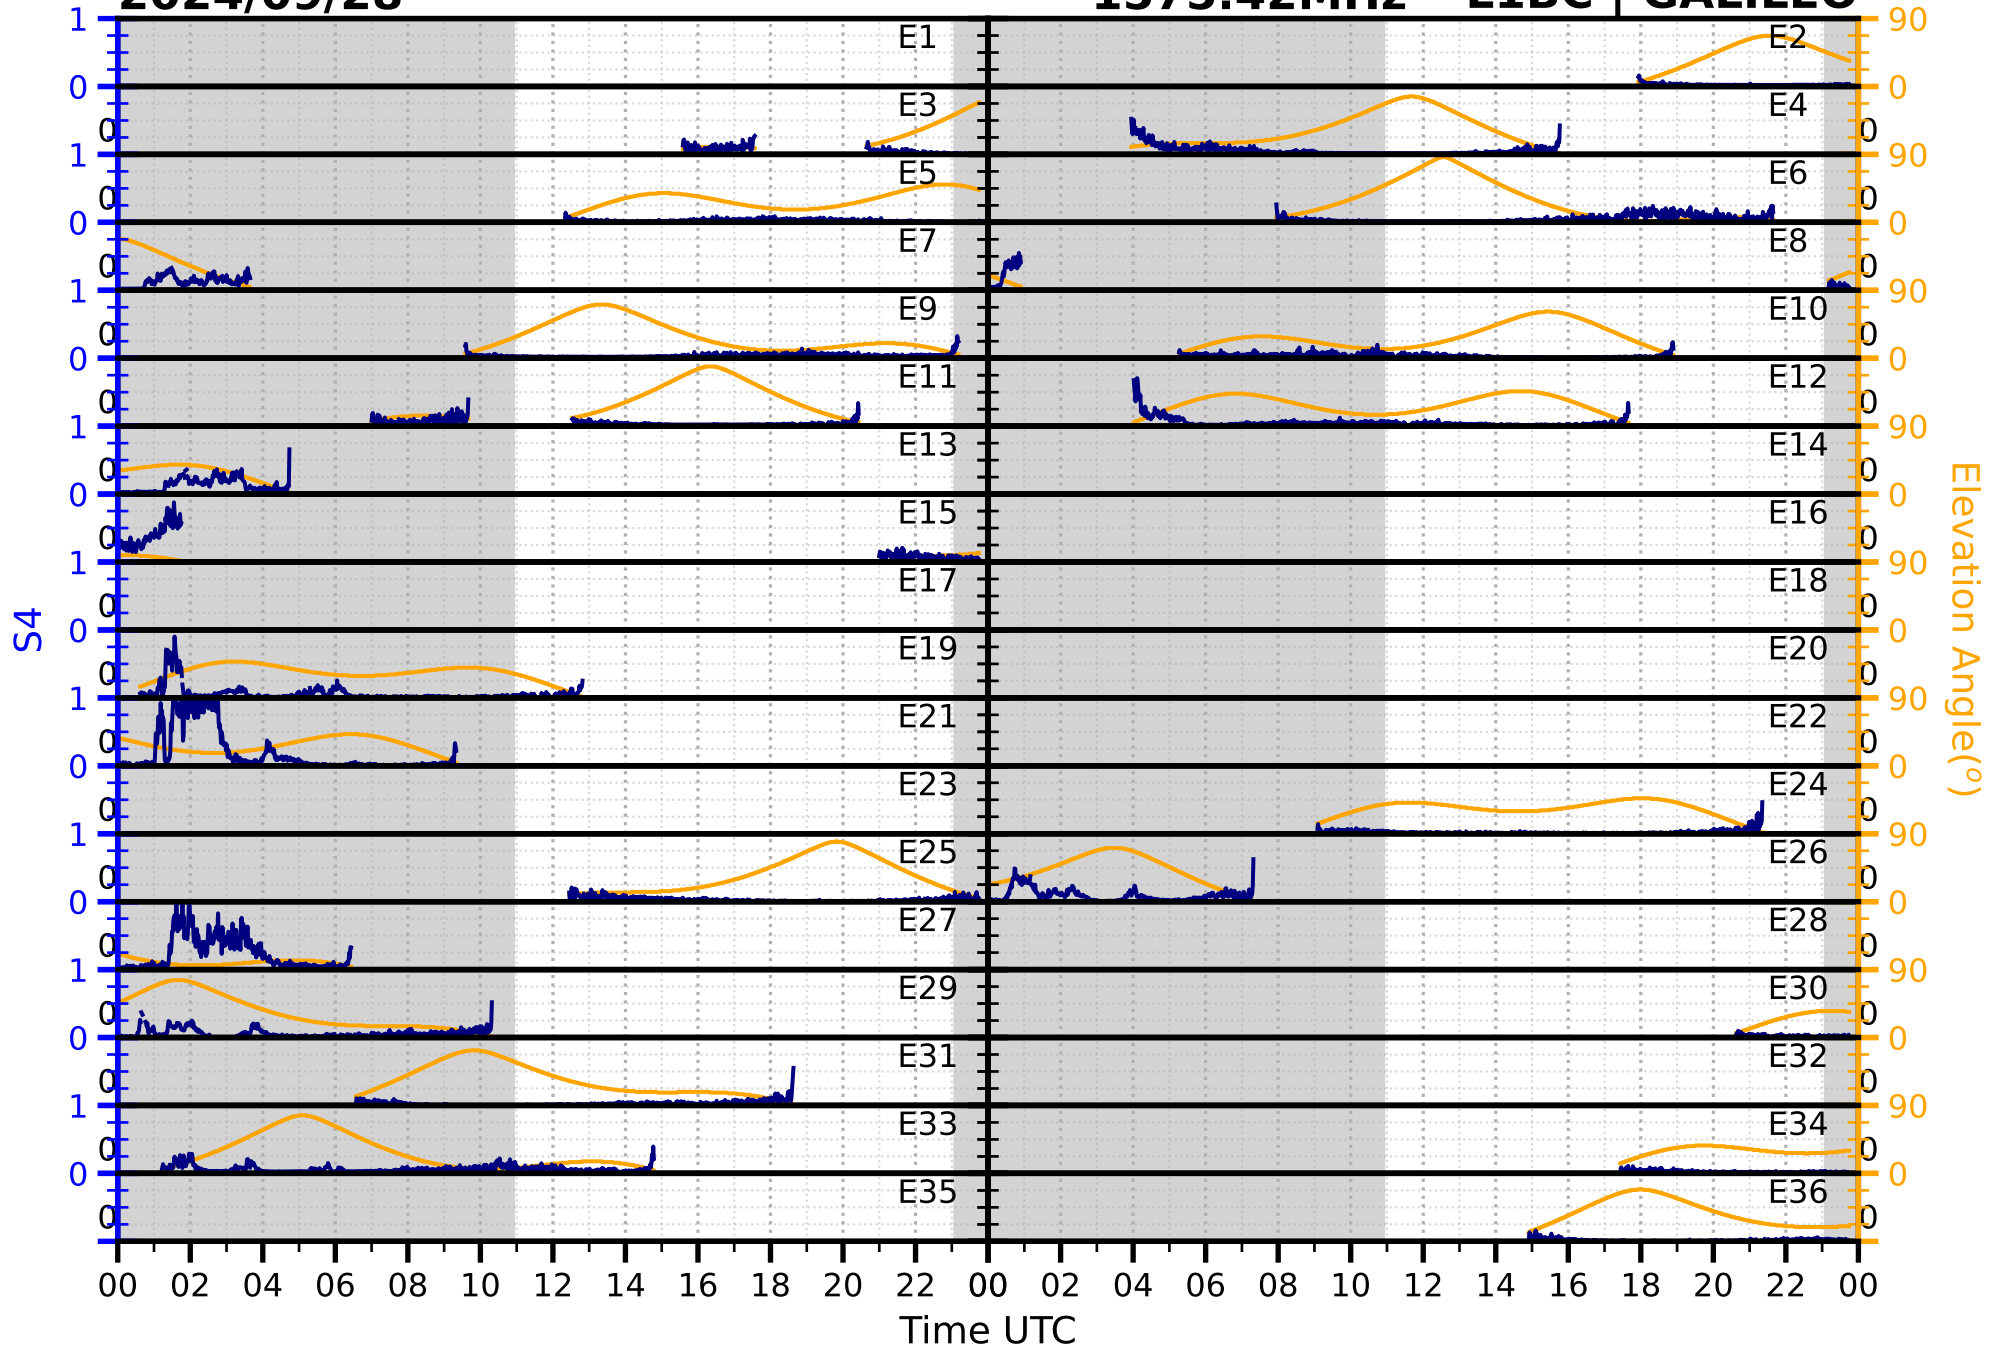

2024/09/28

S4

1575.42MHz

L1CA | GPS

2024/09/28

S4

1575.42MHz

L1BC | GALILEO

2024/09/28

S4

1602MHz

L1CA | GLONASS