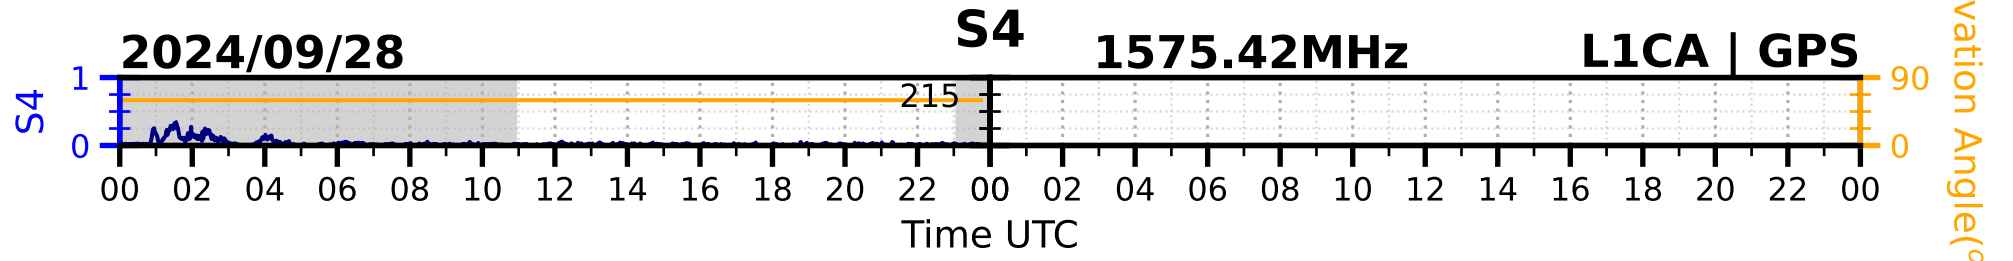

2024/09/28

S4

1575.42MHz

L1CA | GPS

2024/09/28

S4

1575.42MHz

L1BC | GALILEO

2024/09/28

S4

1602MHz

L1CA | GLONASS