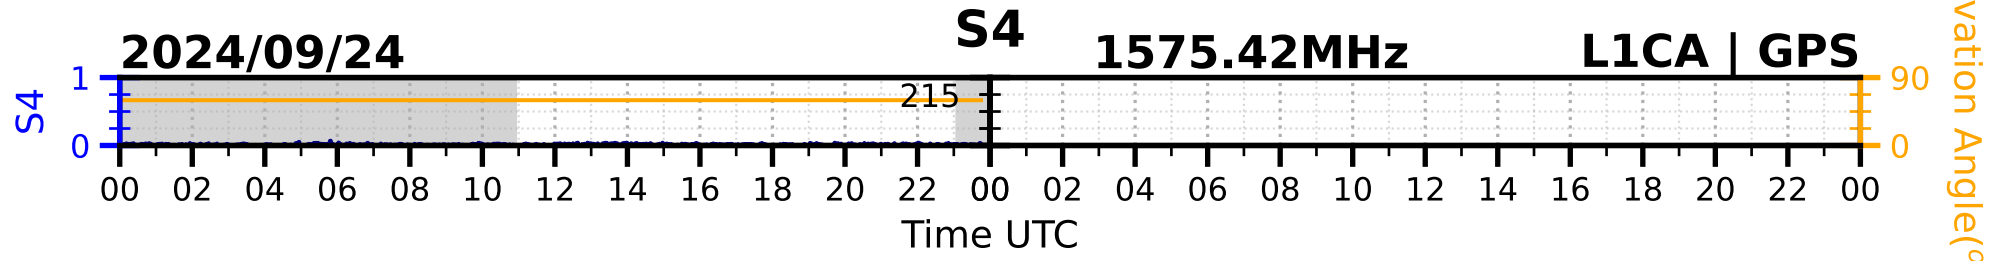

2024/09/24

S4

1575.42MHz

L1CA | GPS

2024/09/24

S4

1575.42MHz

L1BC | GALILEO

2024/09/24

S4

1602MHz

L1CA | GLONASS