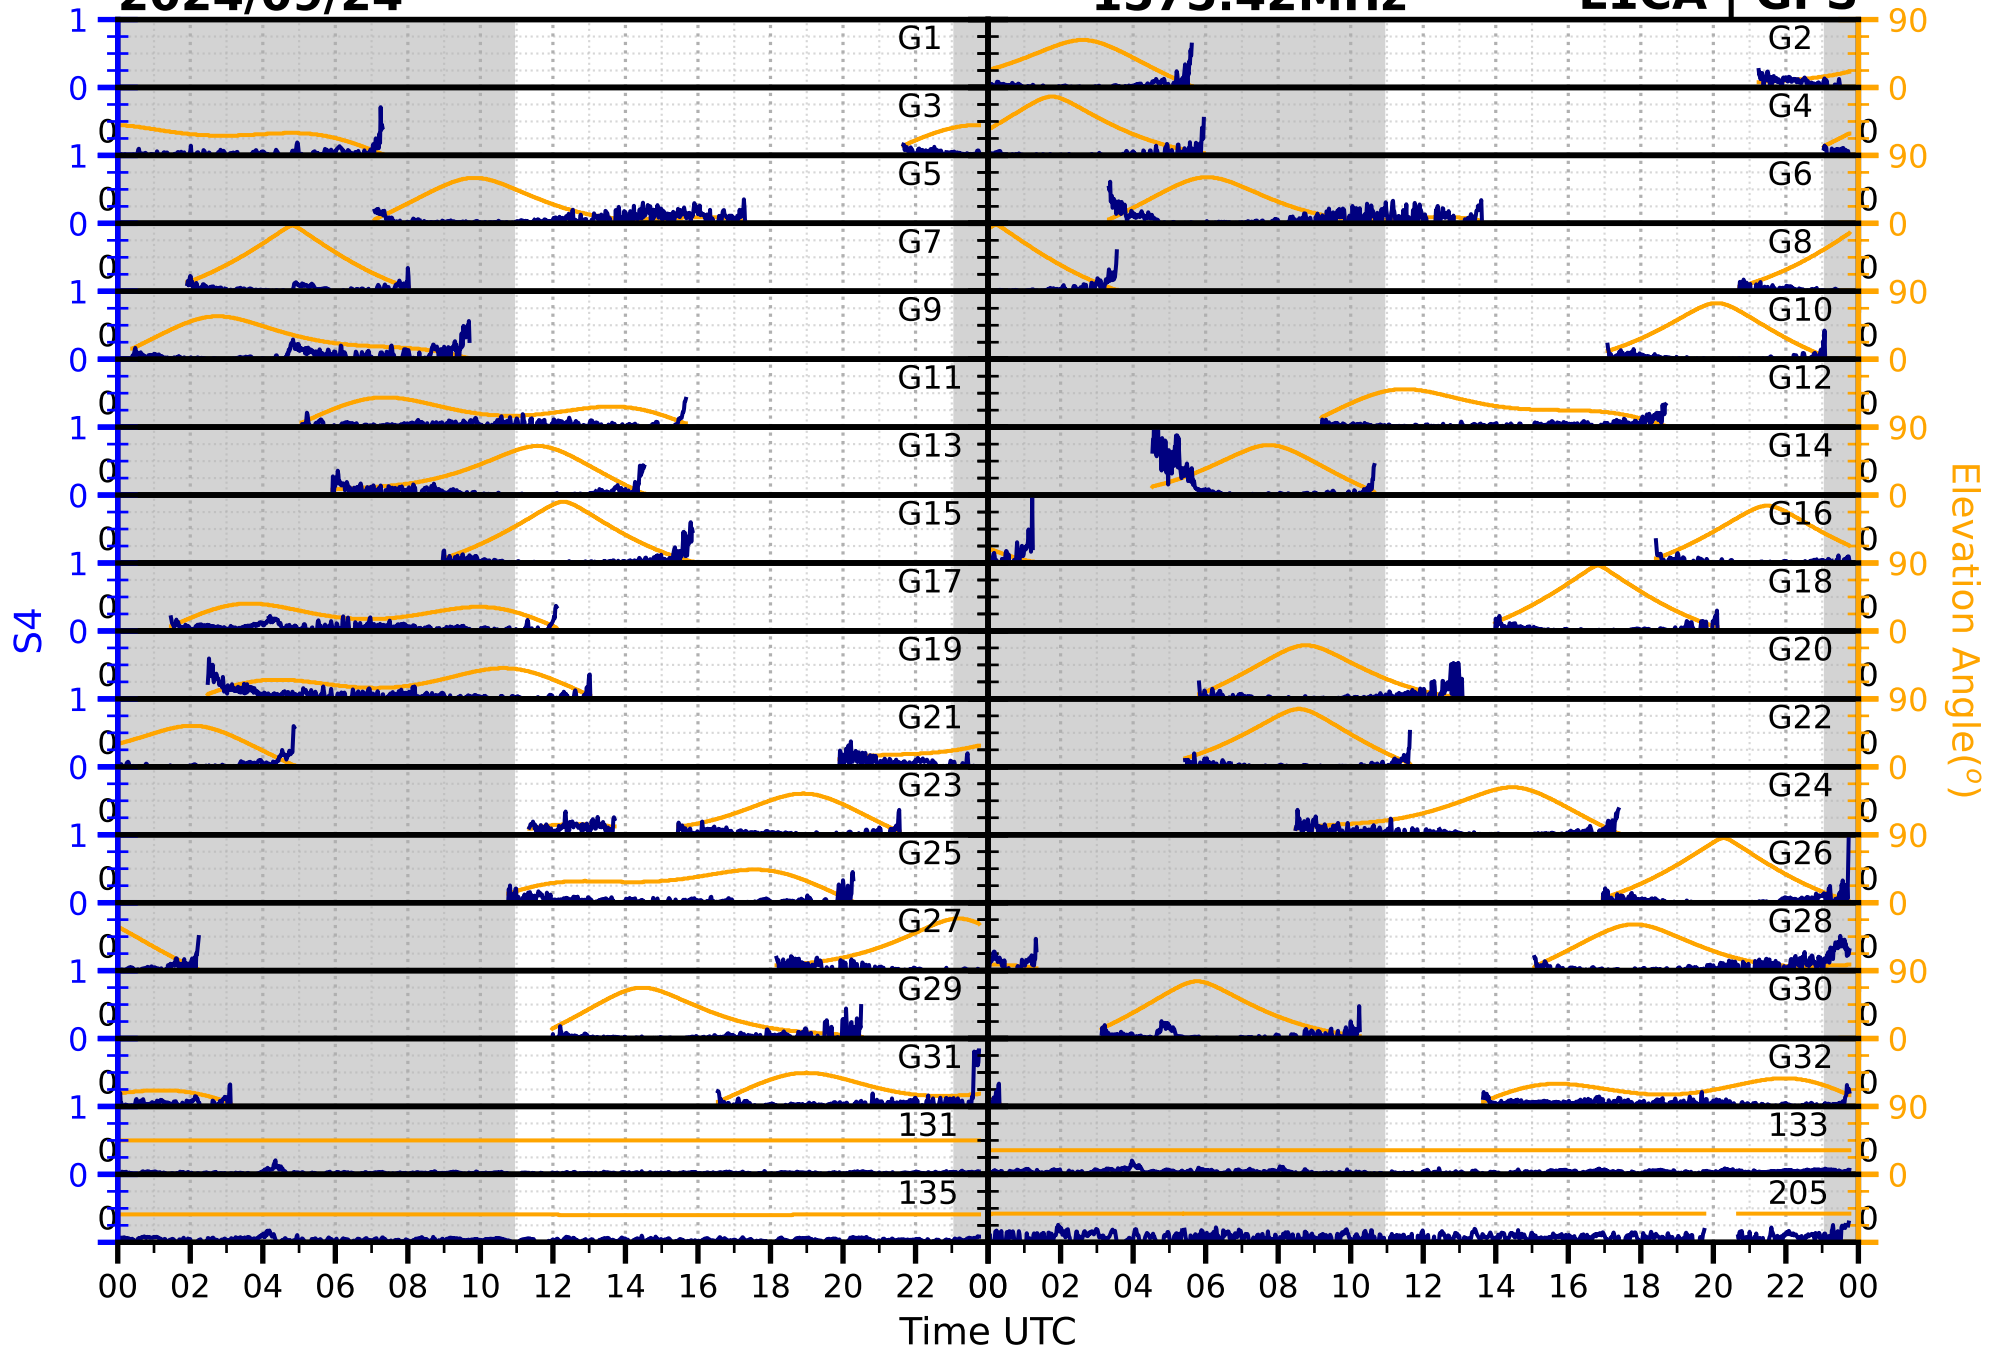

2024/09/24

S4

1575.42MHz

L1CA | GPS

2024/09/24

S4

1575.42MHz

L1BC | GALILEO

2024/09/24

S4

1602MHz

L1CA | GLONASS