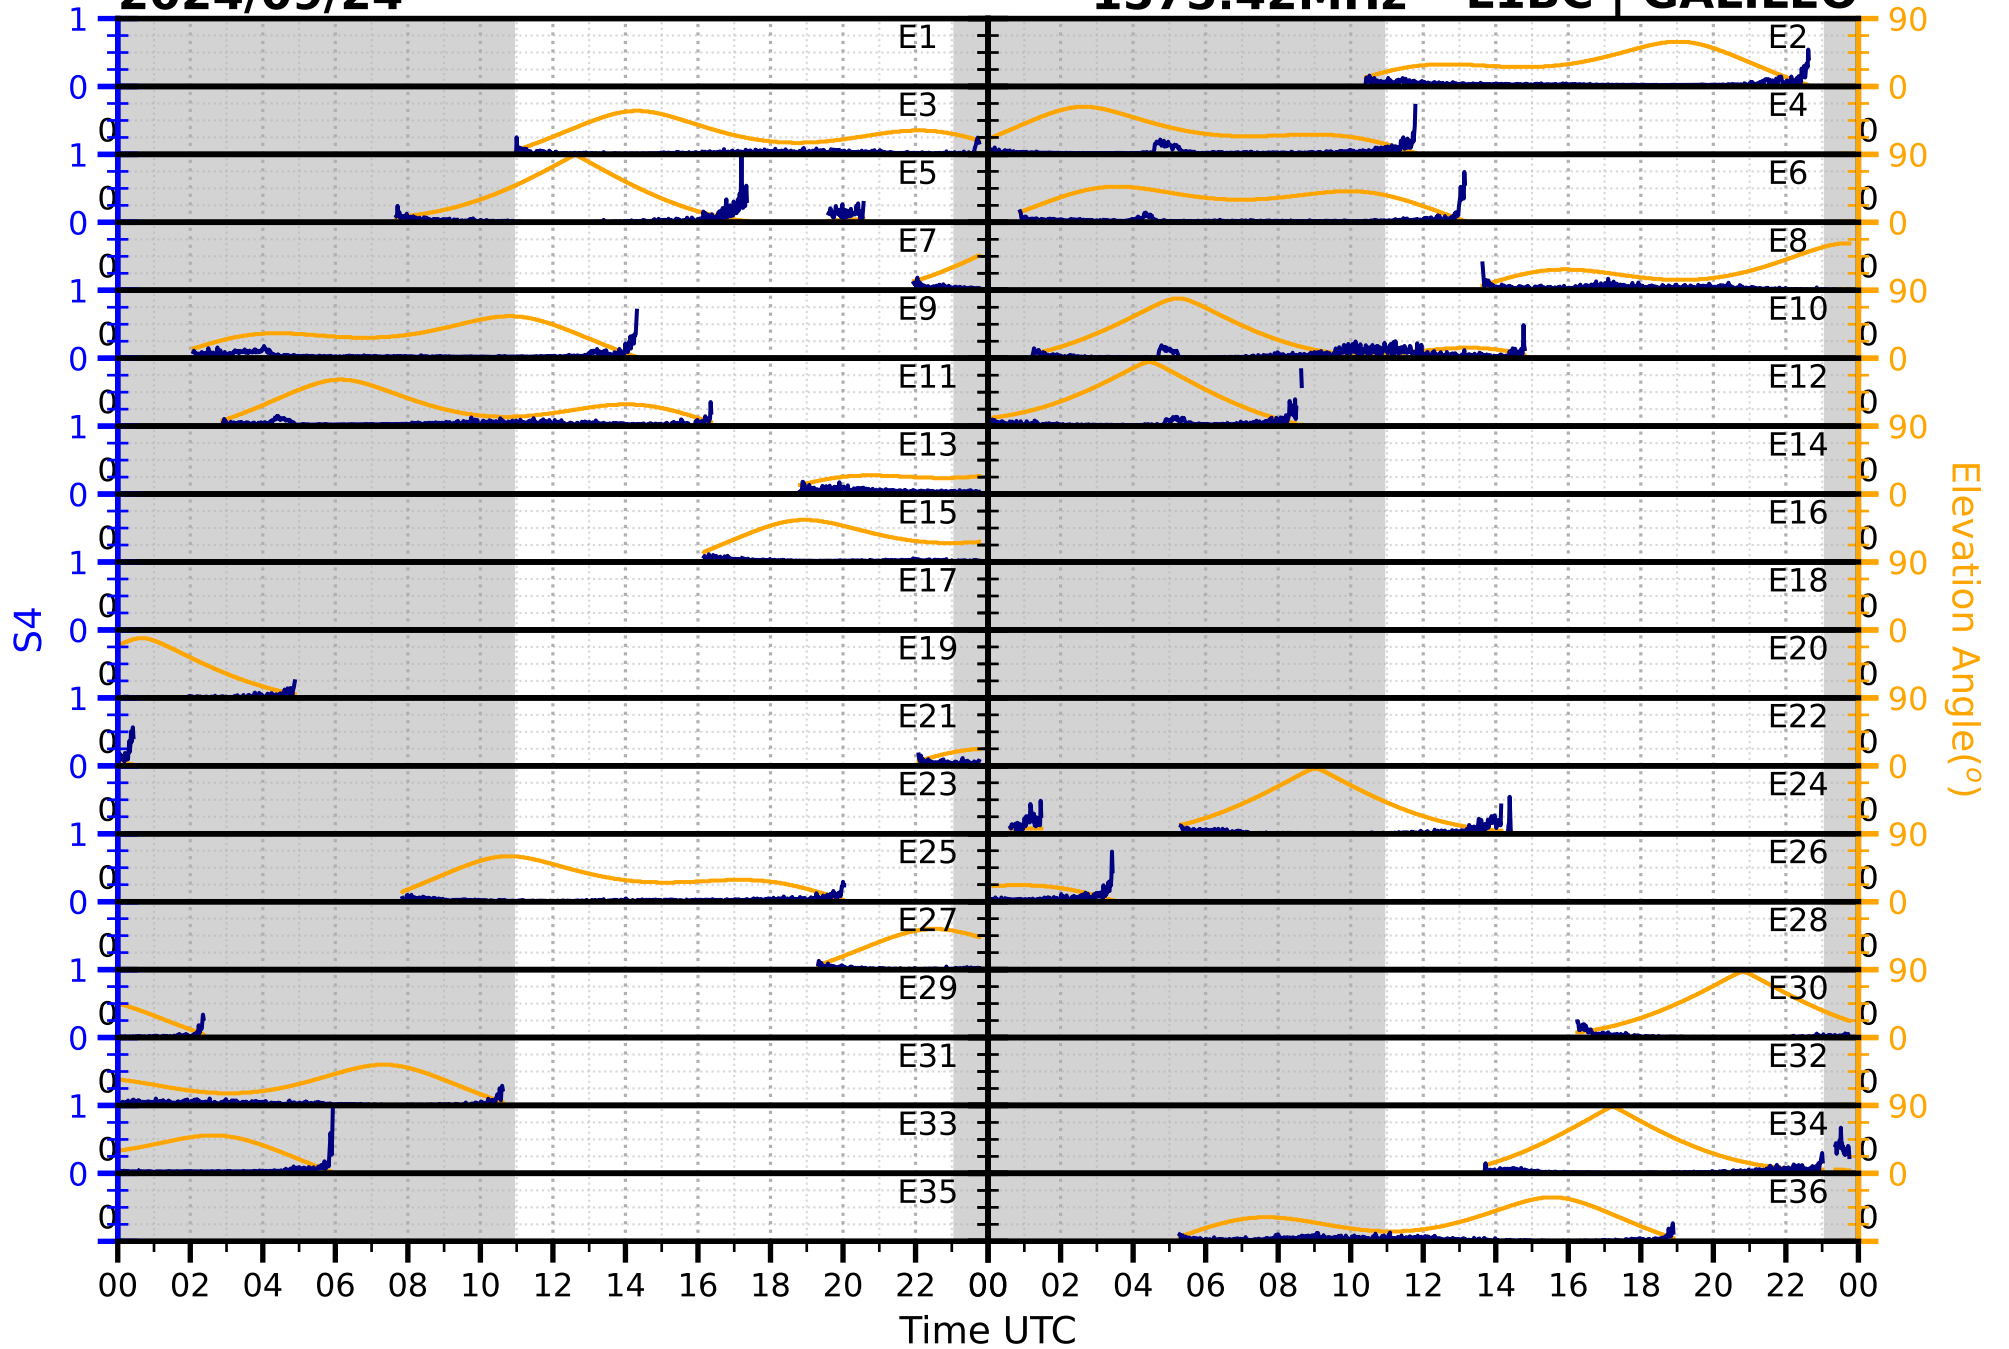

2024/09/24

S4

1575.42MHz

L1CA | GPS

2024/09/24

S4

1575.42MHz

L1BC | GALILEO

2024/09/24

S4

1602MHz

L1CA | GLONASS