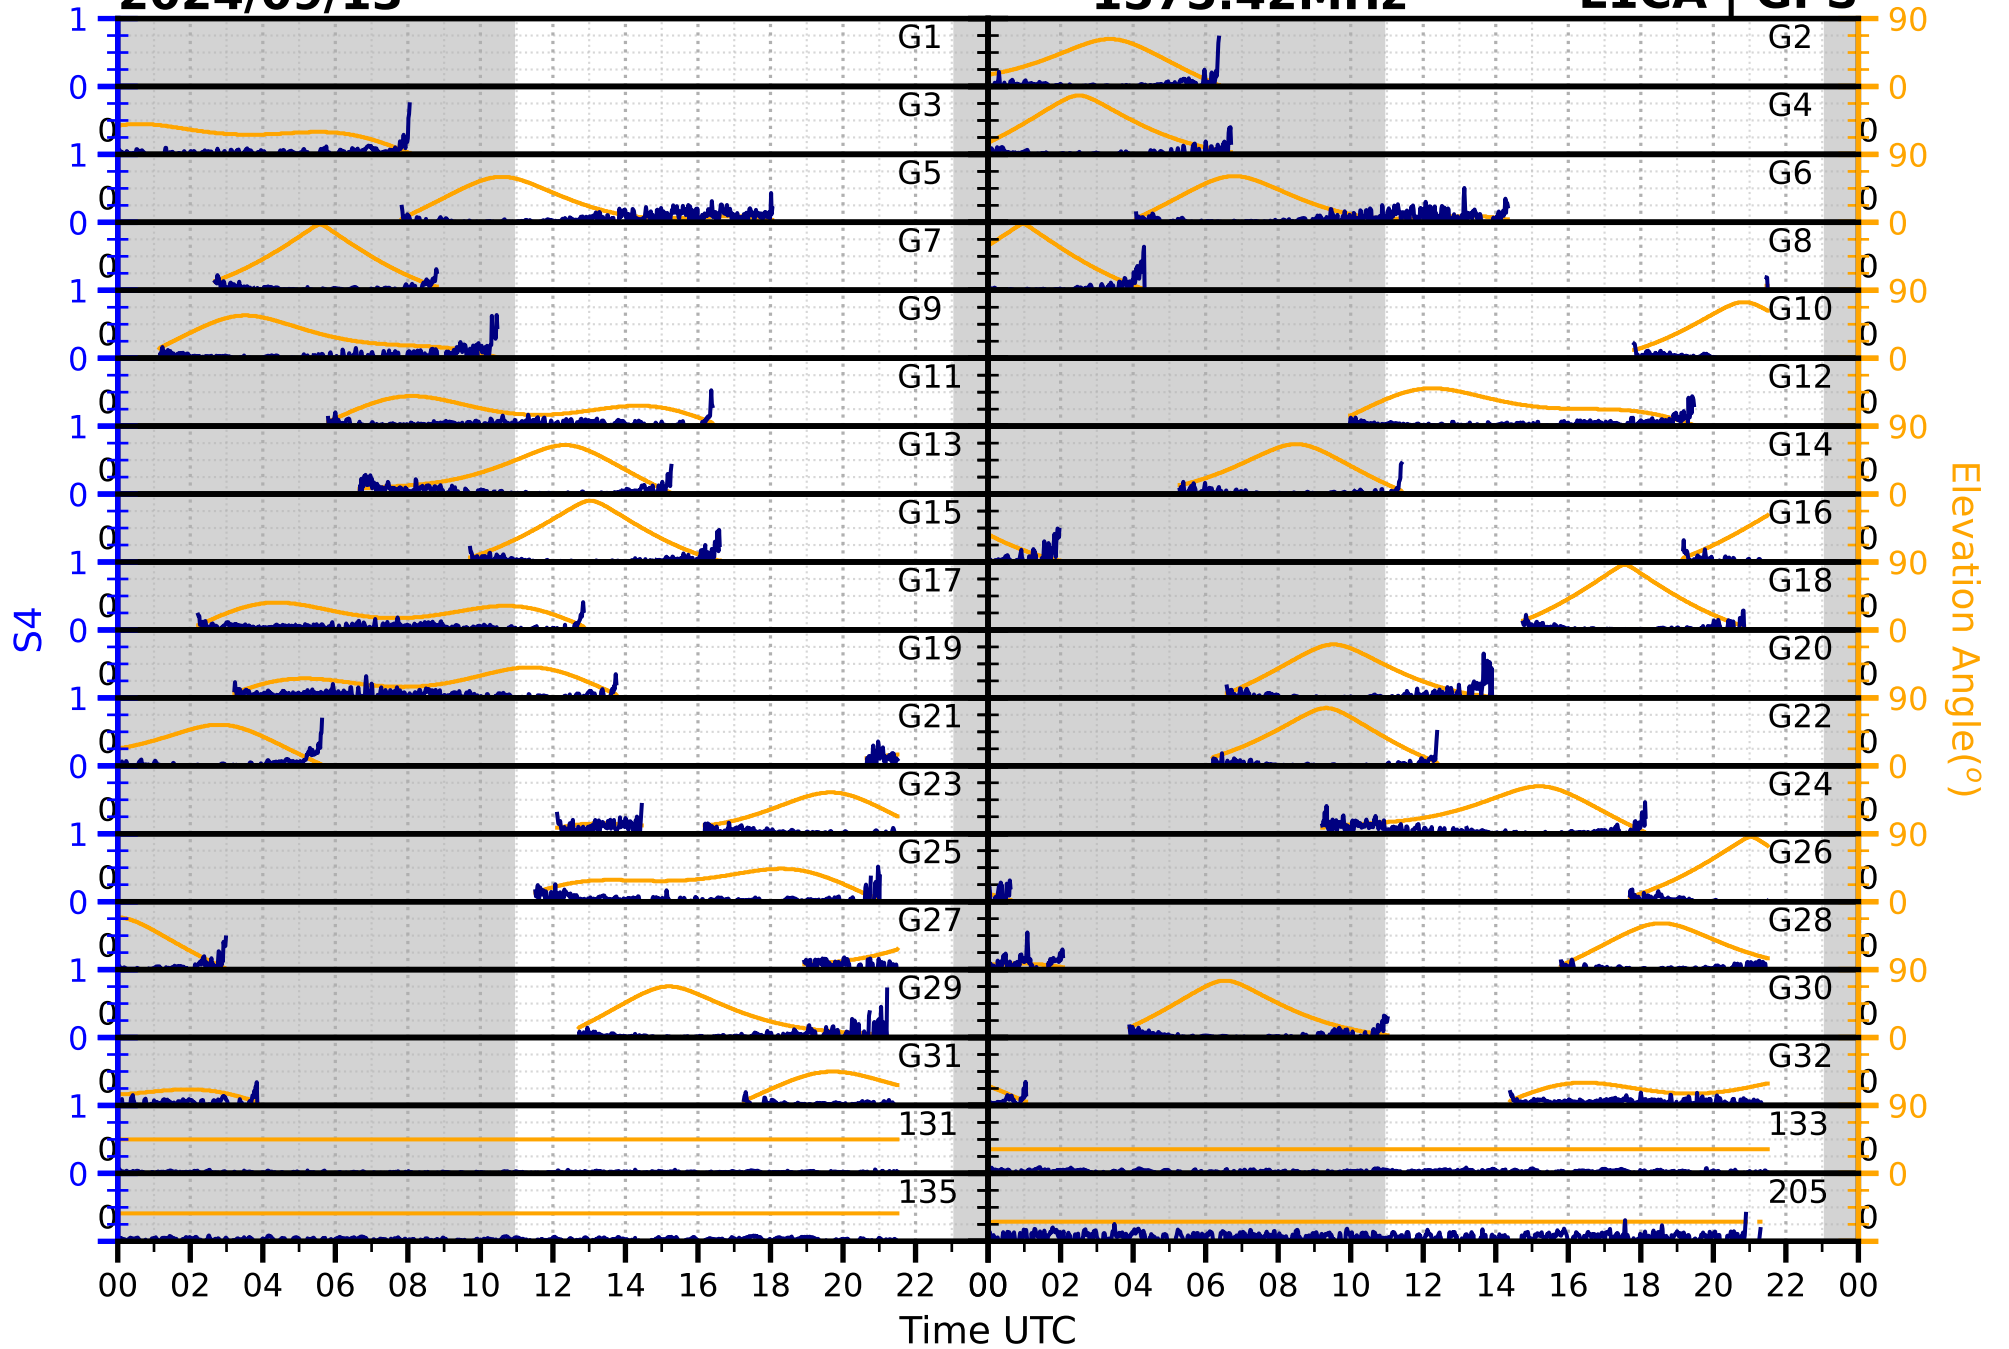

2024/09/13

S4

1575.42MHz

L1CA | GPS

2024/09/13

S4

1575.42MHz

L1BC | GALILEO

2024/09/13

S4

1602MHz

L1CA | GLONASS