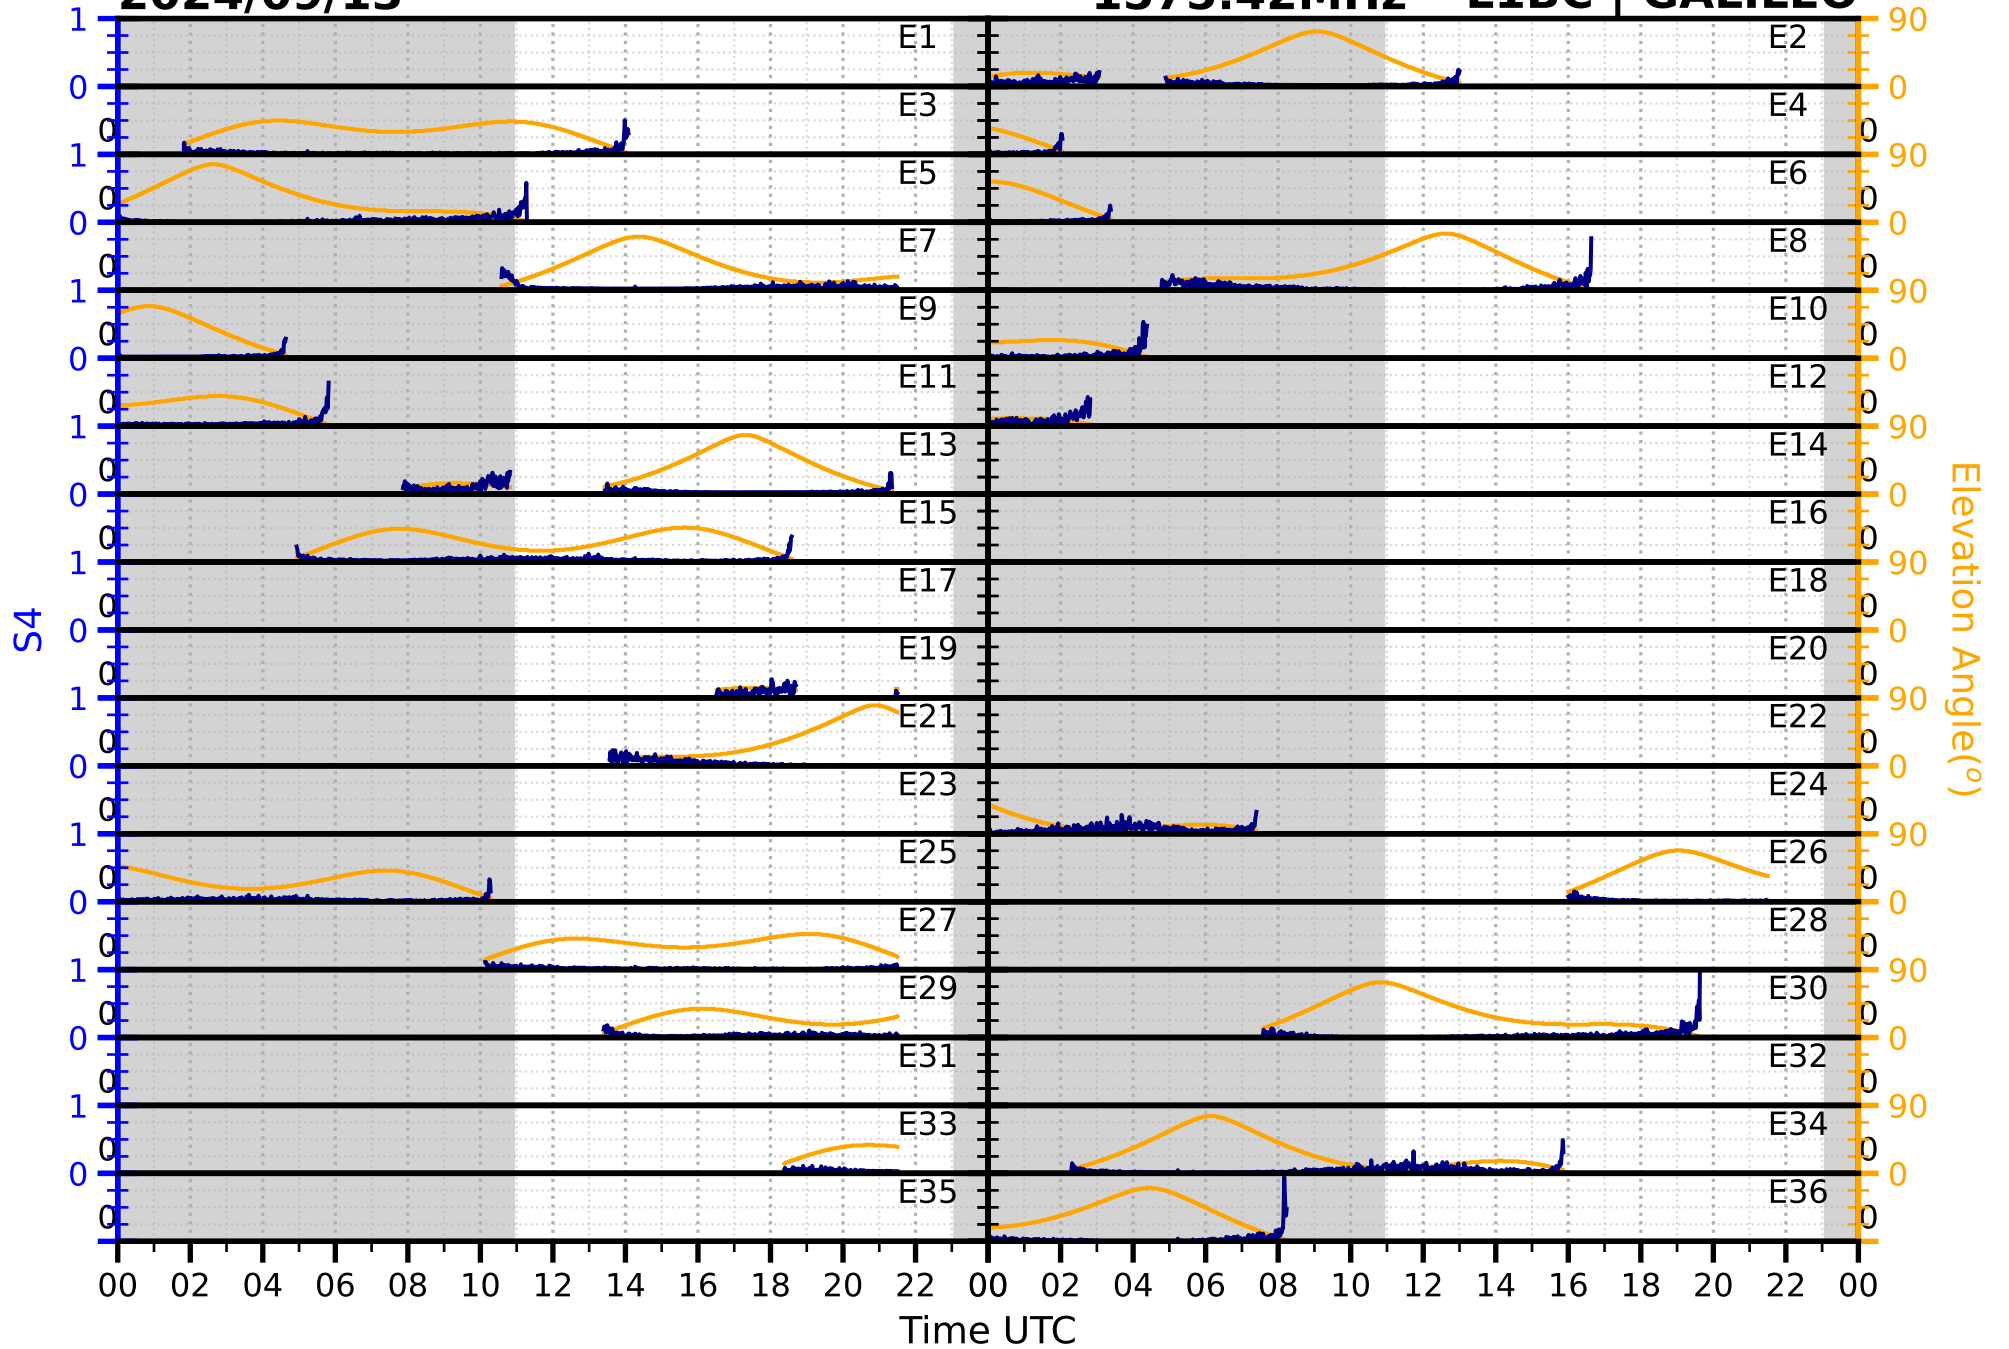

2024/09/13

S4

1575.42MHz

L1CA | GPS

2024/09/13

S4

1575.42MHz

L1BC | GALILEO

2024/09/13

S4

1602MHz

L1CA | GLONASS