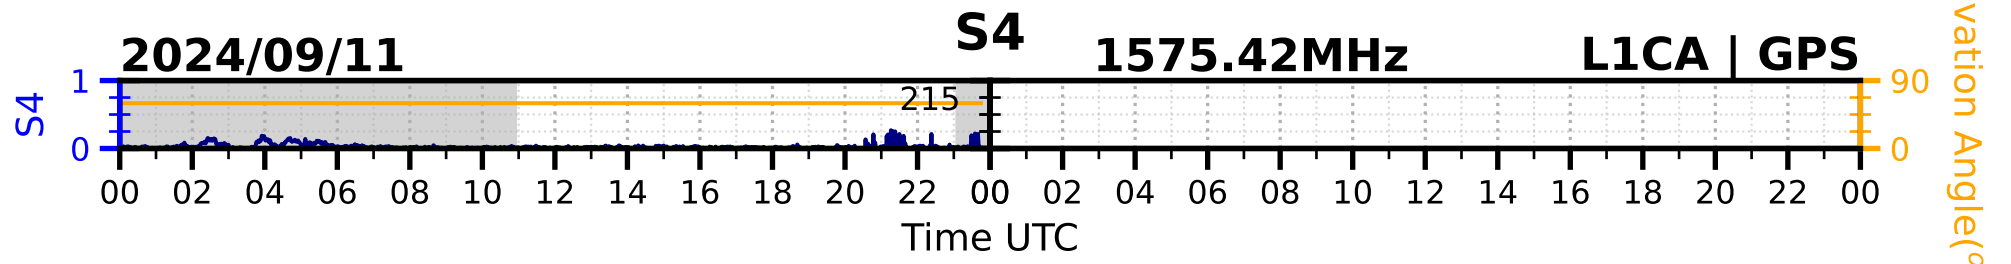

2024/09/11

S4

1575.42MHz

L1CA | GPS

2024/09/11

S4

1575.42MHz

L1BC | GALILEO

2024/09/11

S4

1602MHz

L1CA | GLONASS