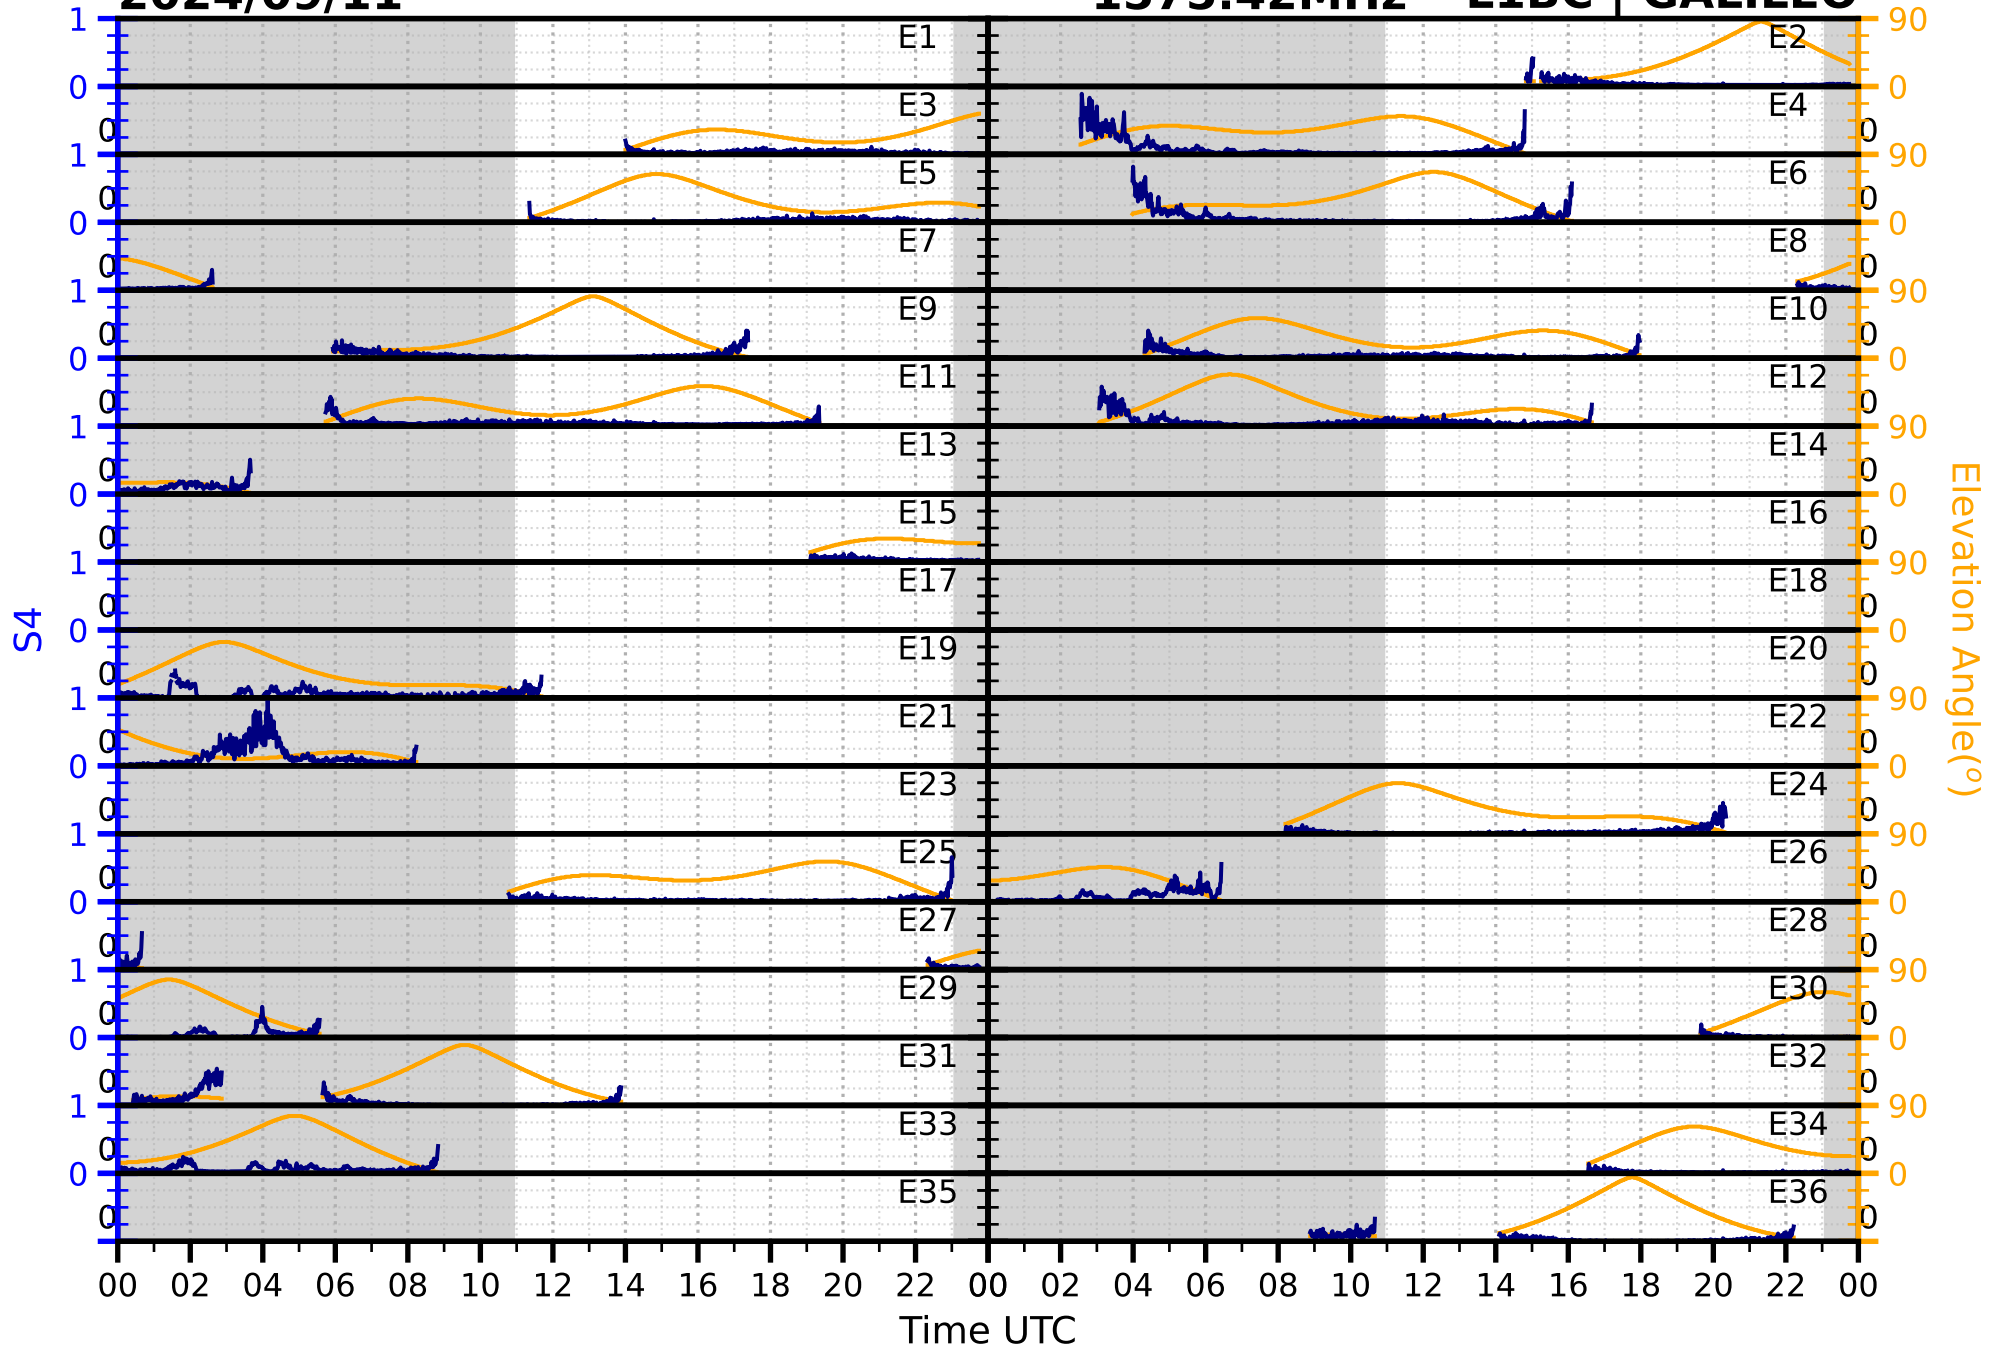

2024/09/11

S4

1575.42MHz

L1CA | GPS

2024/09/11

S4

1575.42MHz

L1BC | GALILEO

2024/09/11

S4

1602MHz

L1CA | GLONASS