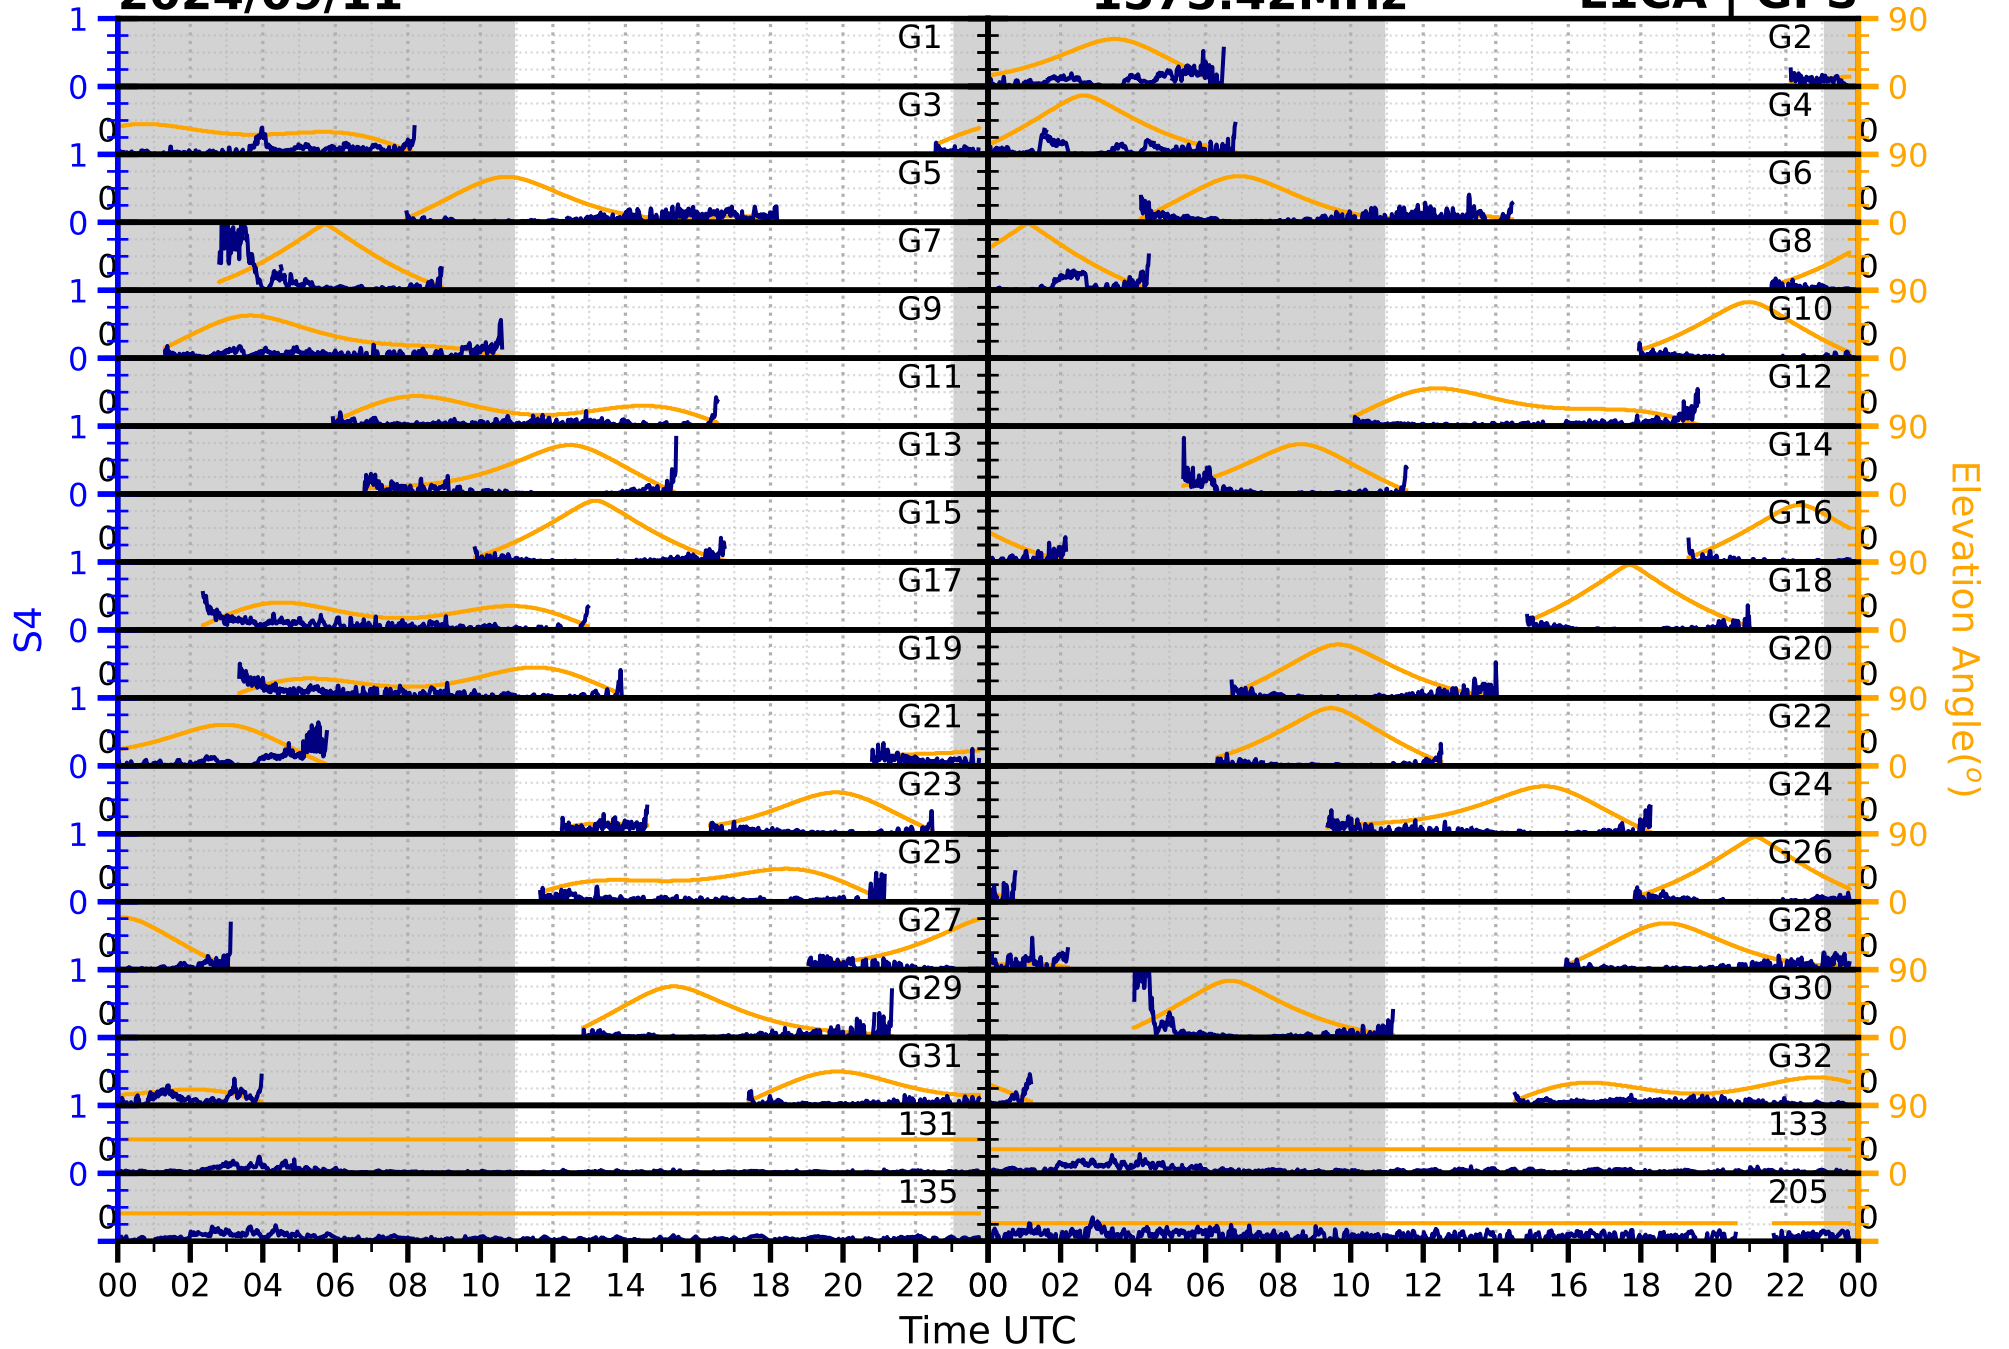

2024/09/11

S4

1575.42MHz

L1CA | GPS

2024/09/11

S4

1575.42MHz

L1BC | GALILEO

2024/09/11

S4

1602MHz

L1CA | GLONASS