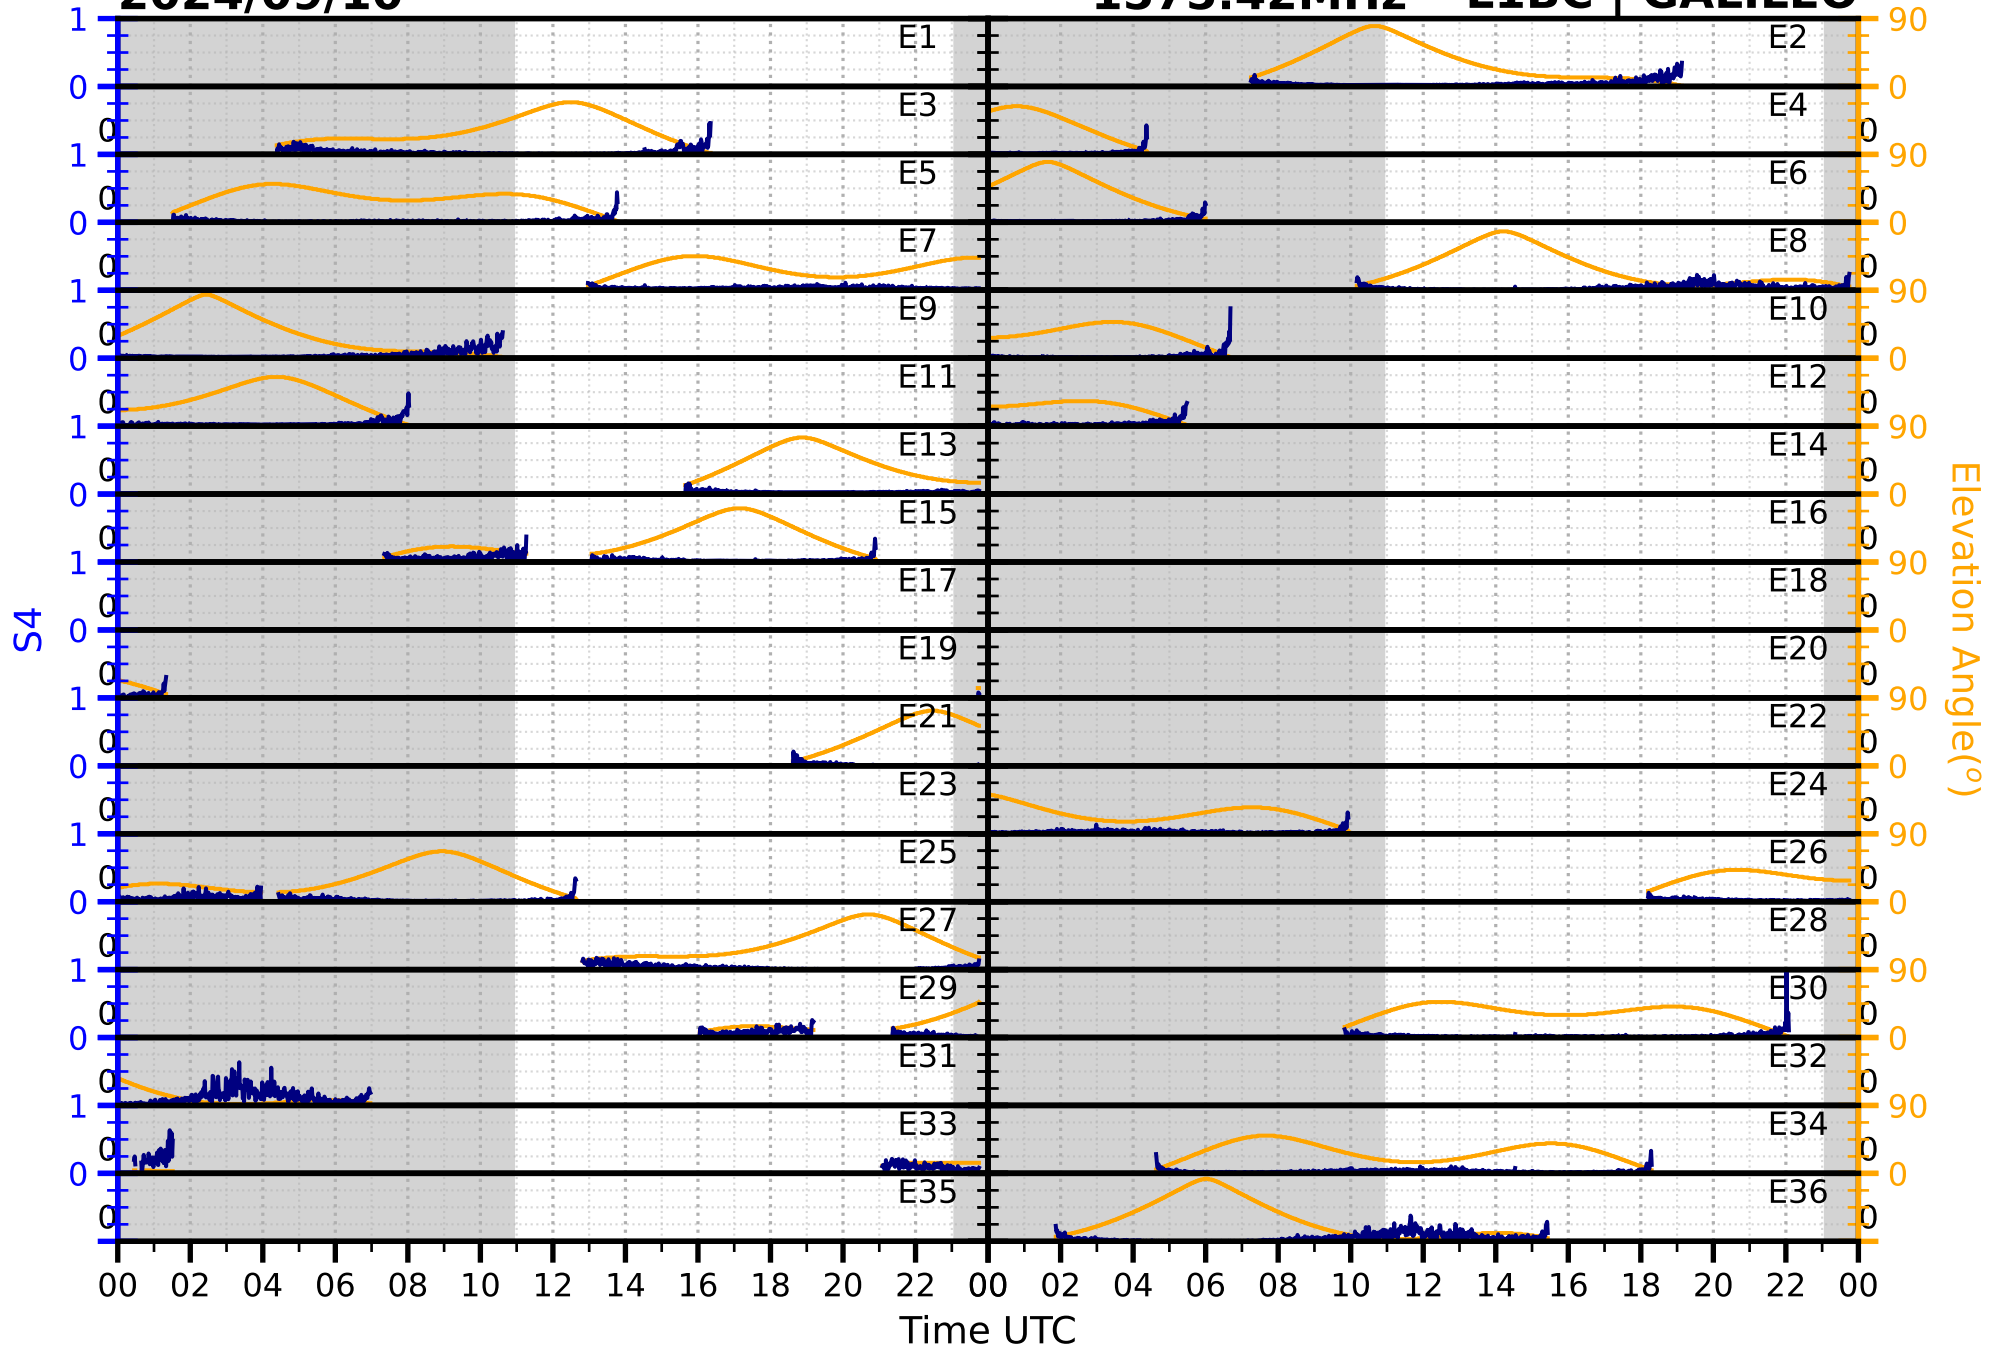

2024/09/10

S4

1575.42MHz

L1CA | GPS

2024/09/10

S4

1575.42MHz

L1BC | GALILEO

2024/09/10

S4

1602MHz

L1CA | GLONASS