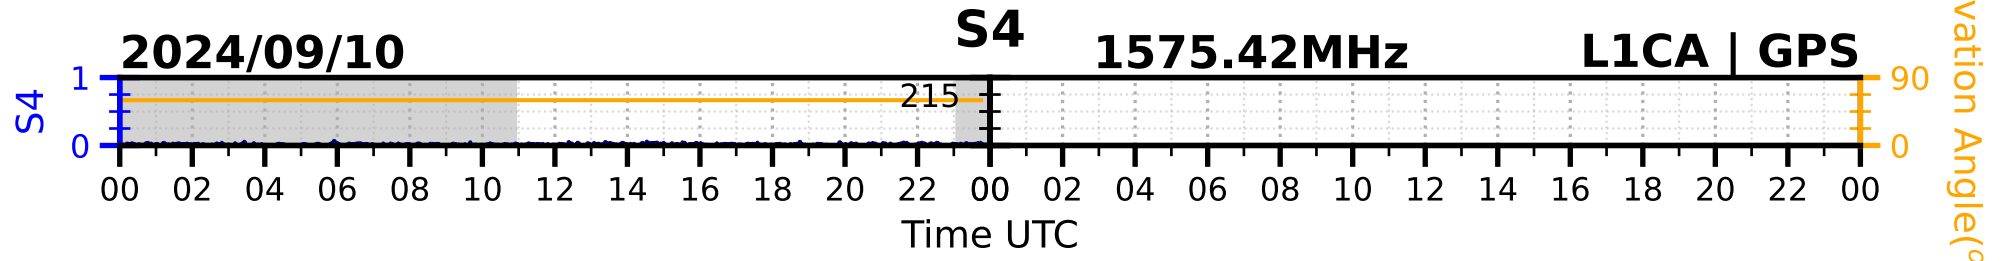

2024/09/10

S4

1575.42MHz

L1CA | GPS

2024/09/10

S4

1575.42MHz

L1BC | GALILEO

2024/09/10

S4

1602MHz

L1CA | GLONASS