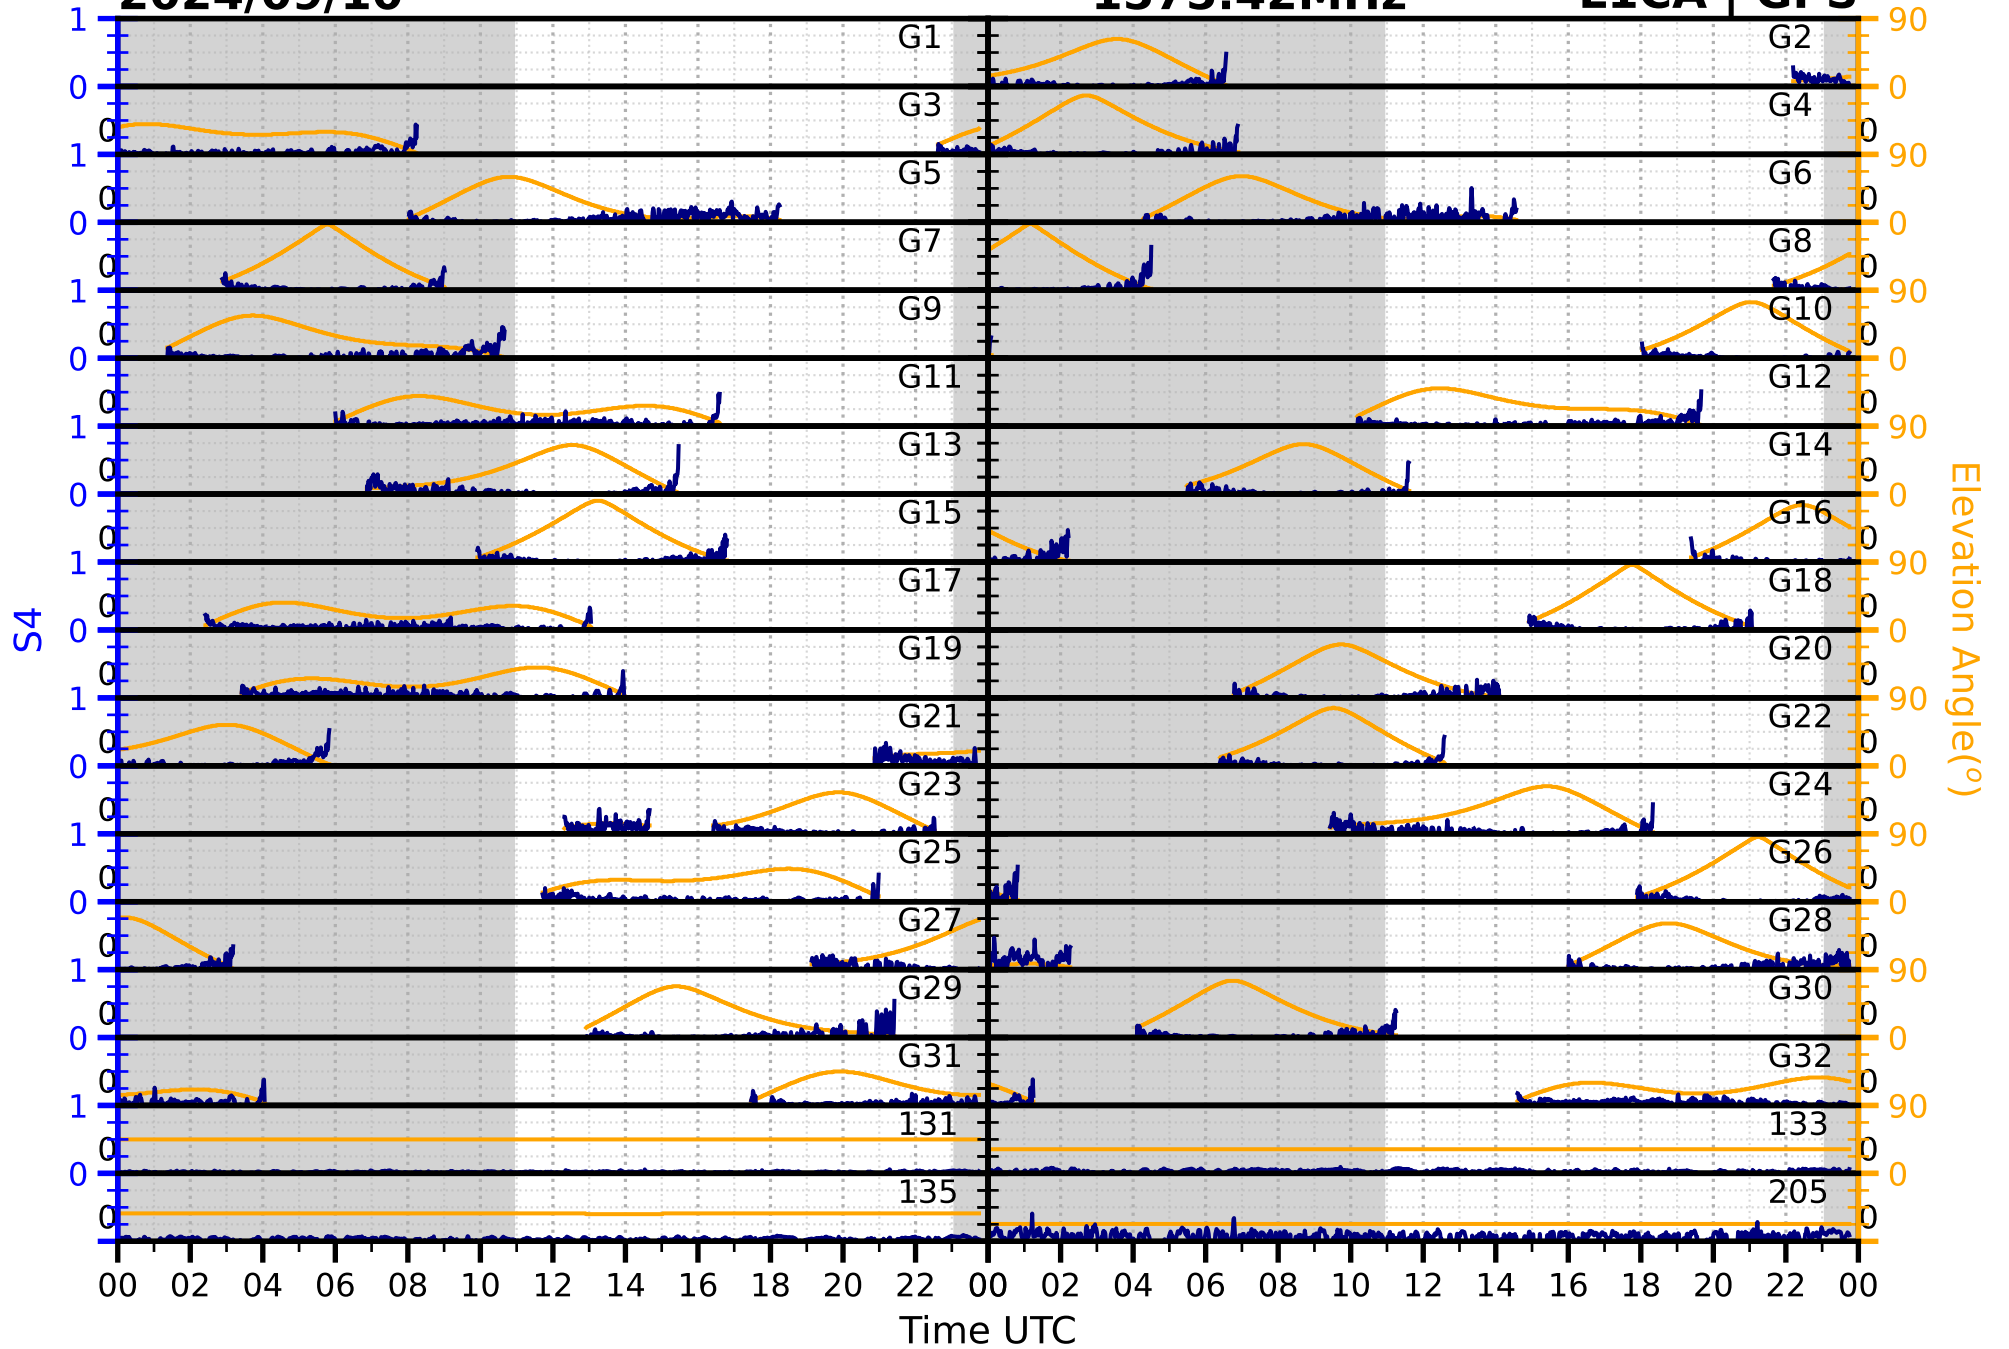

2024/09/10

S4

1575.42MHz

L1CA | GPS

2024/09/10

S4

1575.42MHz

L1BC | GALILEO

2024/09/10

S4

1602MHz

L1CA | GLONASS