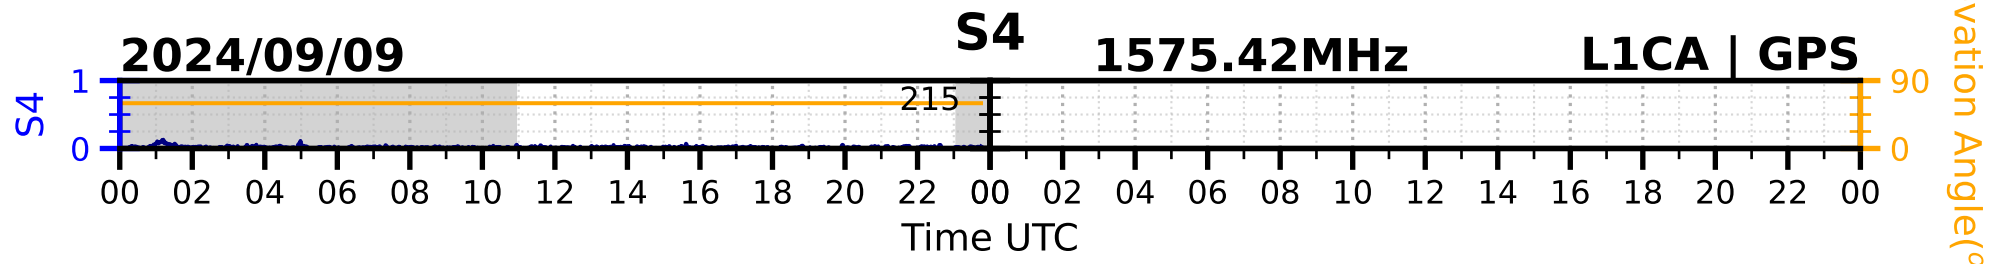

2024/09/09

S4

1575.42MHz

L1CA | GPS

2024/09/09

S4

1575.42MHz

L1BC | GALILEO

2024/09/09

S4

1602MHz

L1CA | GLONASS