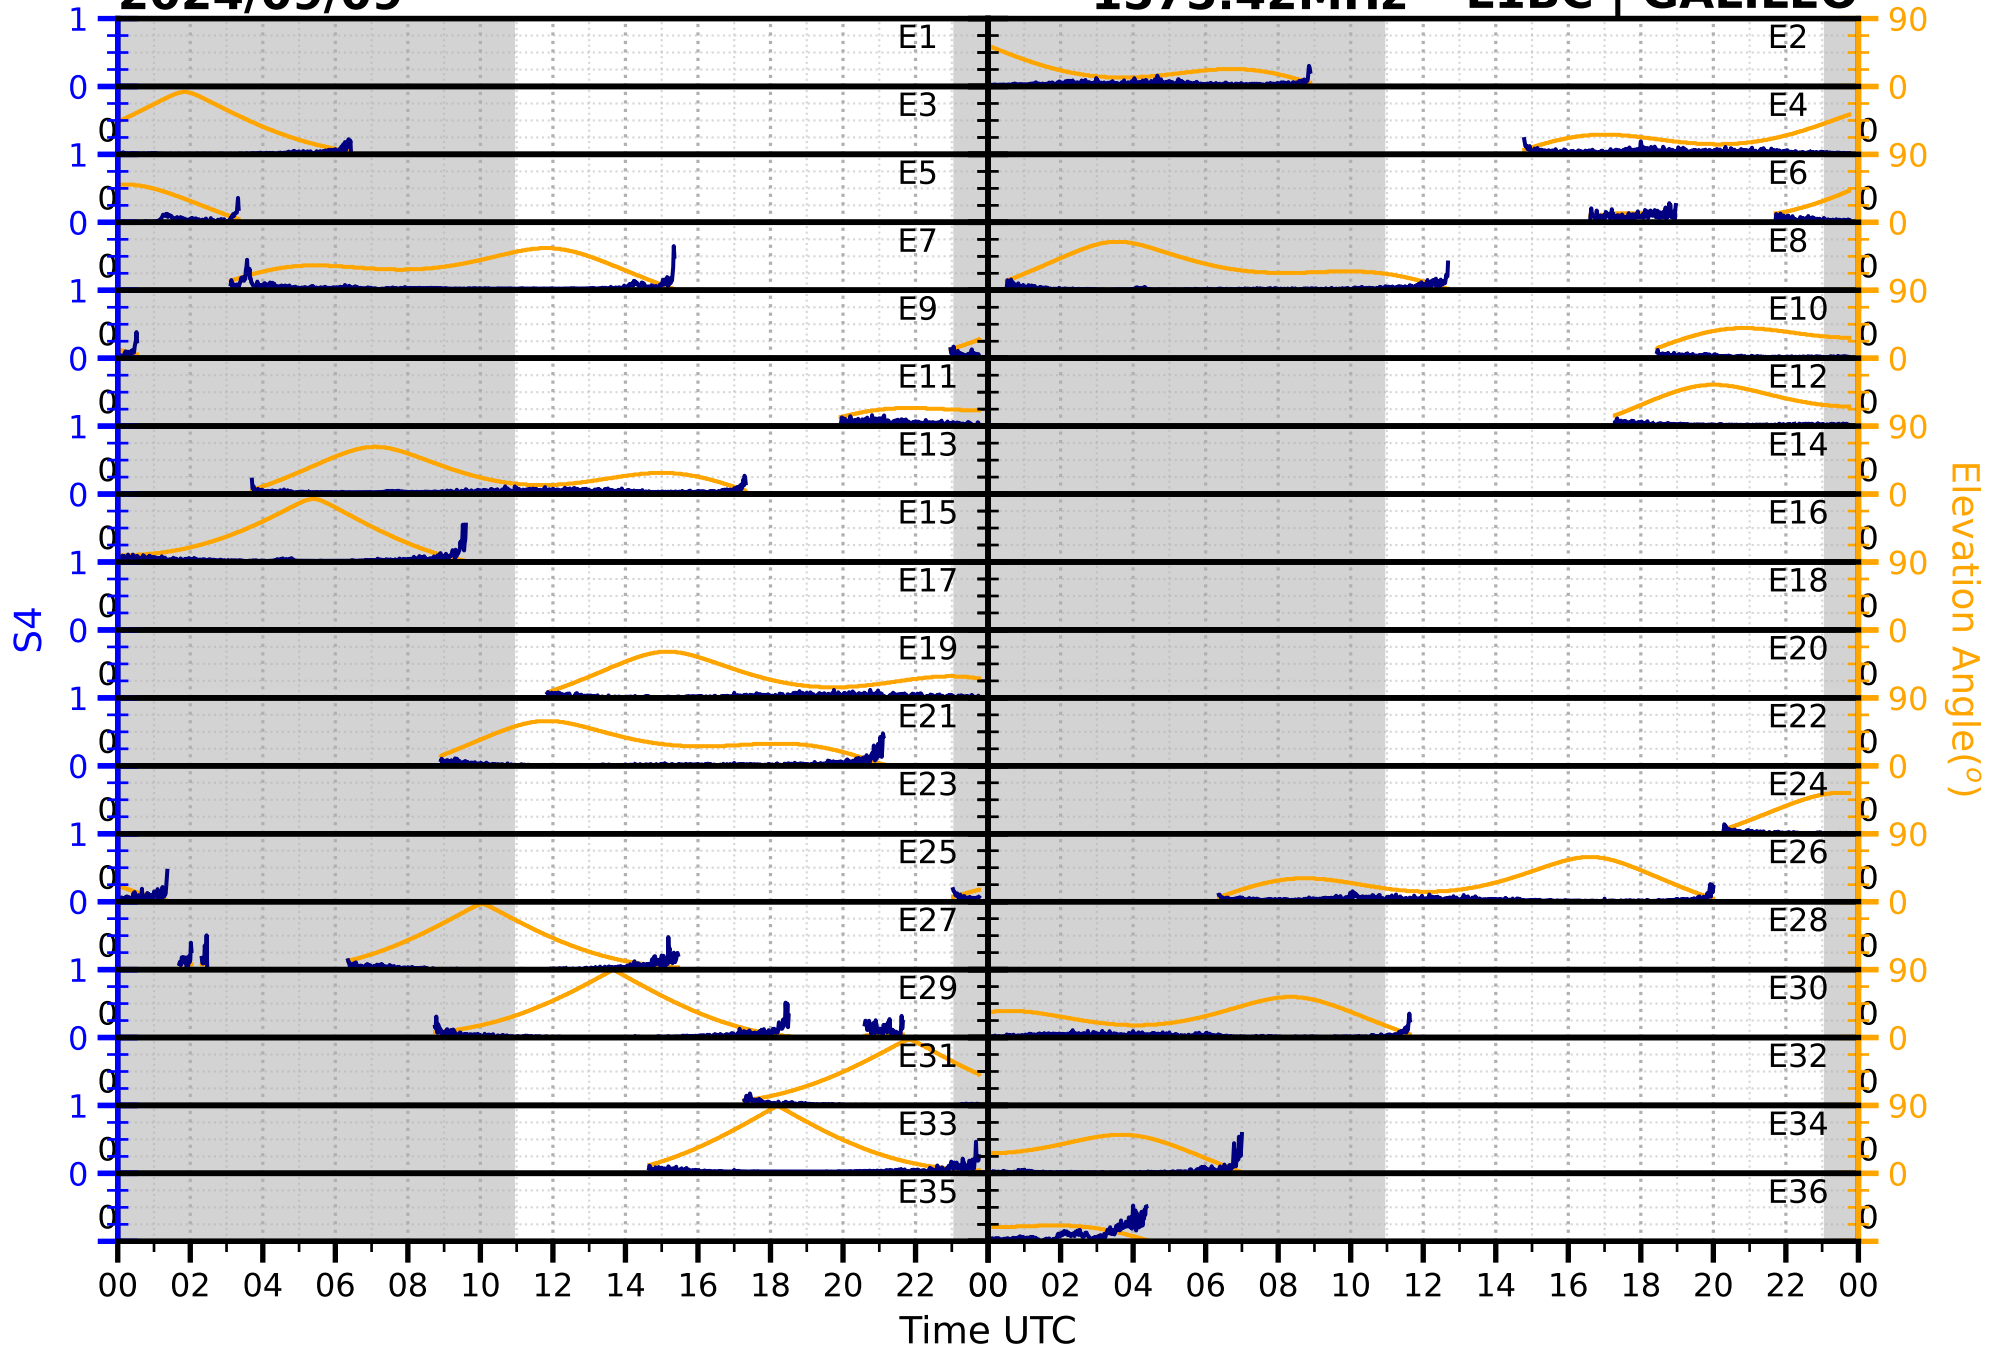

2024/09/09

S4

1575.42MHz

L1CA | GPS

2024/09/09

S4

1575.42MHz

L1BC | GALILEO

2024/09/09

S4

1602MHz

L1CA | GLONASS