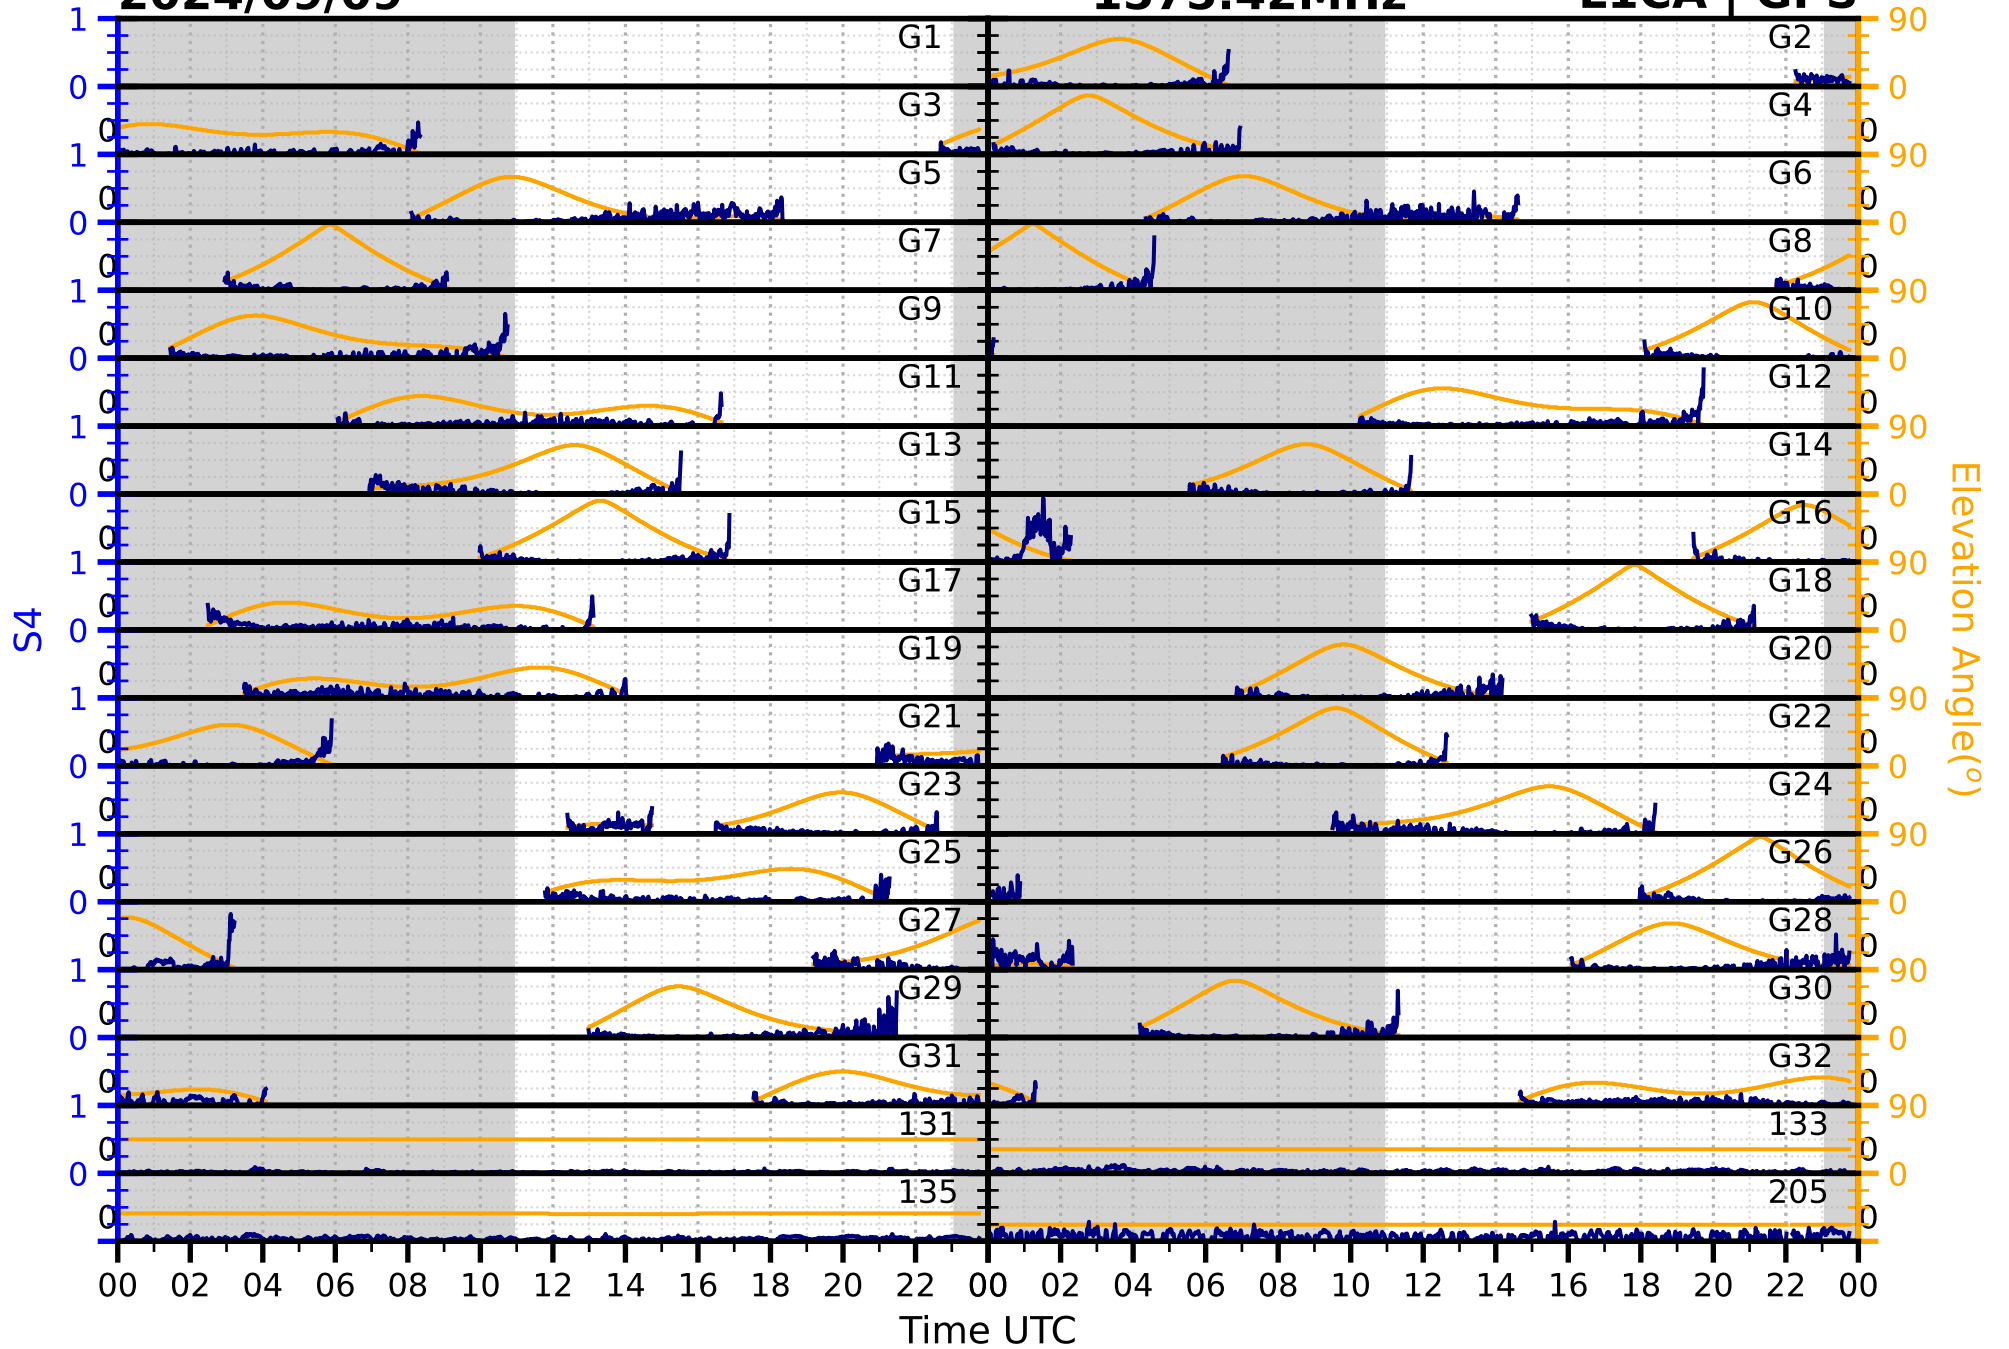

2024/09/09

S4

1575.42MHz

L1CA | GPS

2024/09/09

S4

1575.42MHz

L1BC | GALILEO

2024/09/09

S4

1602MHz

L1CA | GLONASS