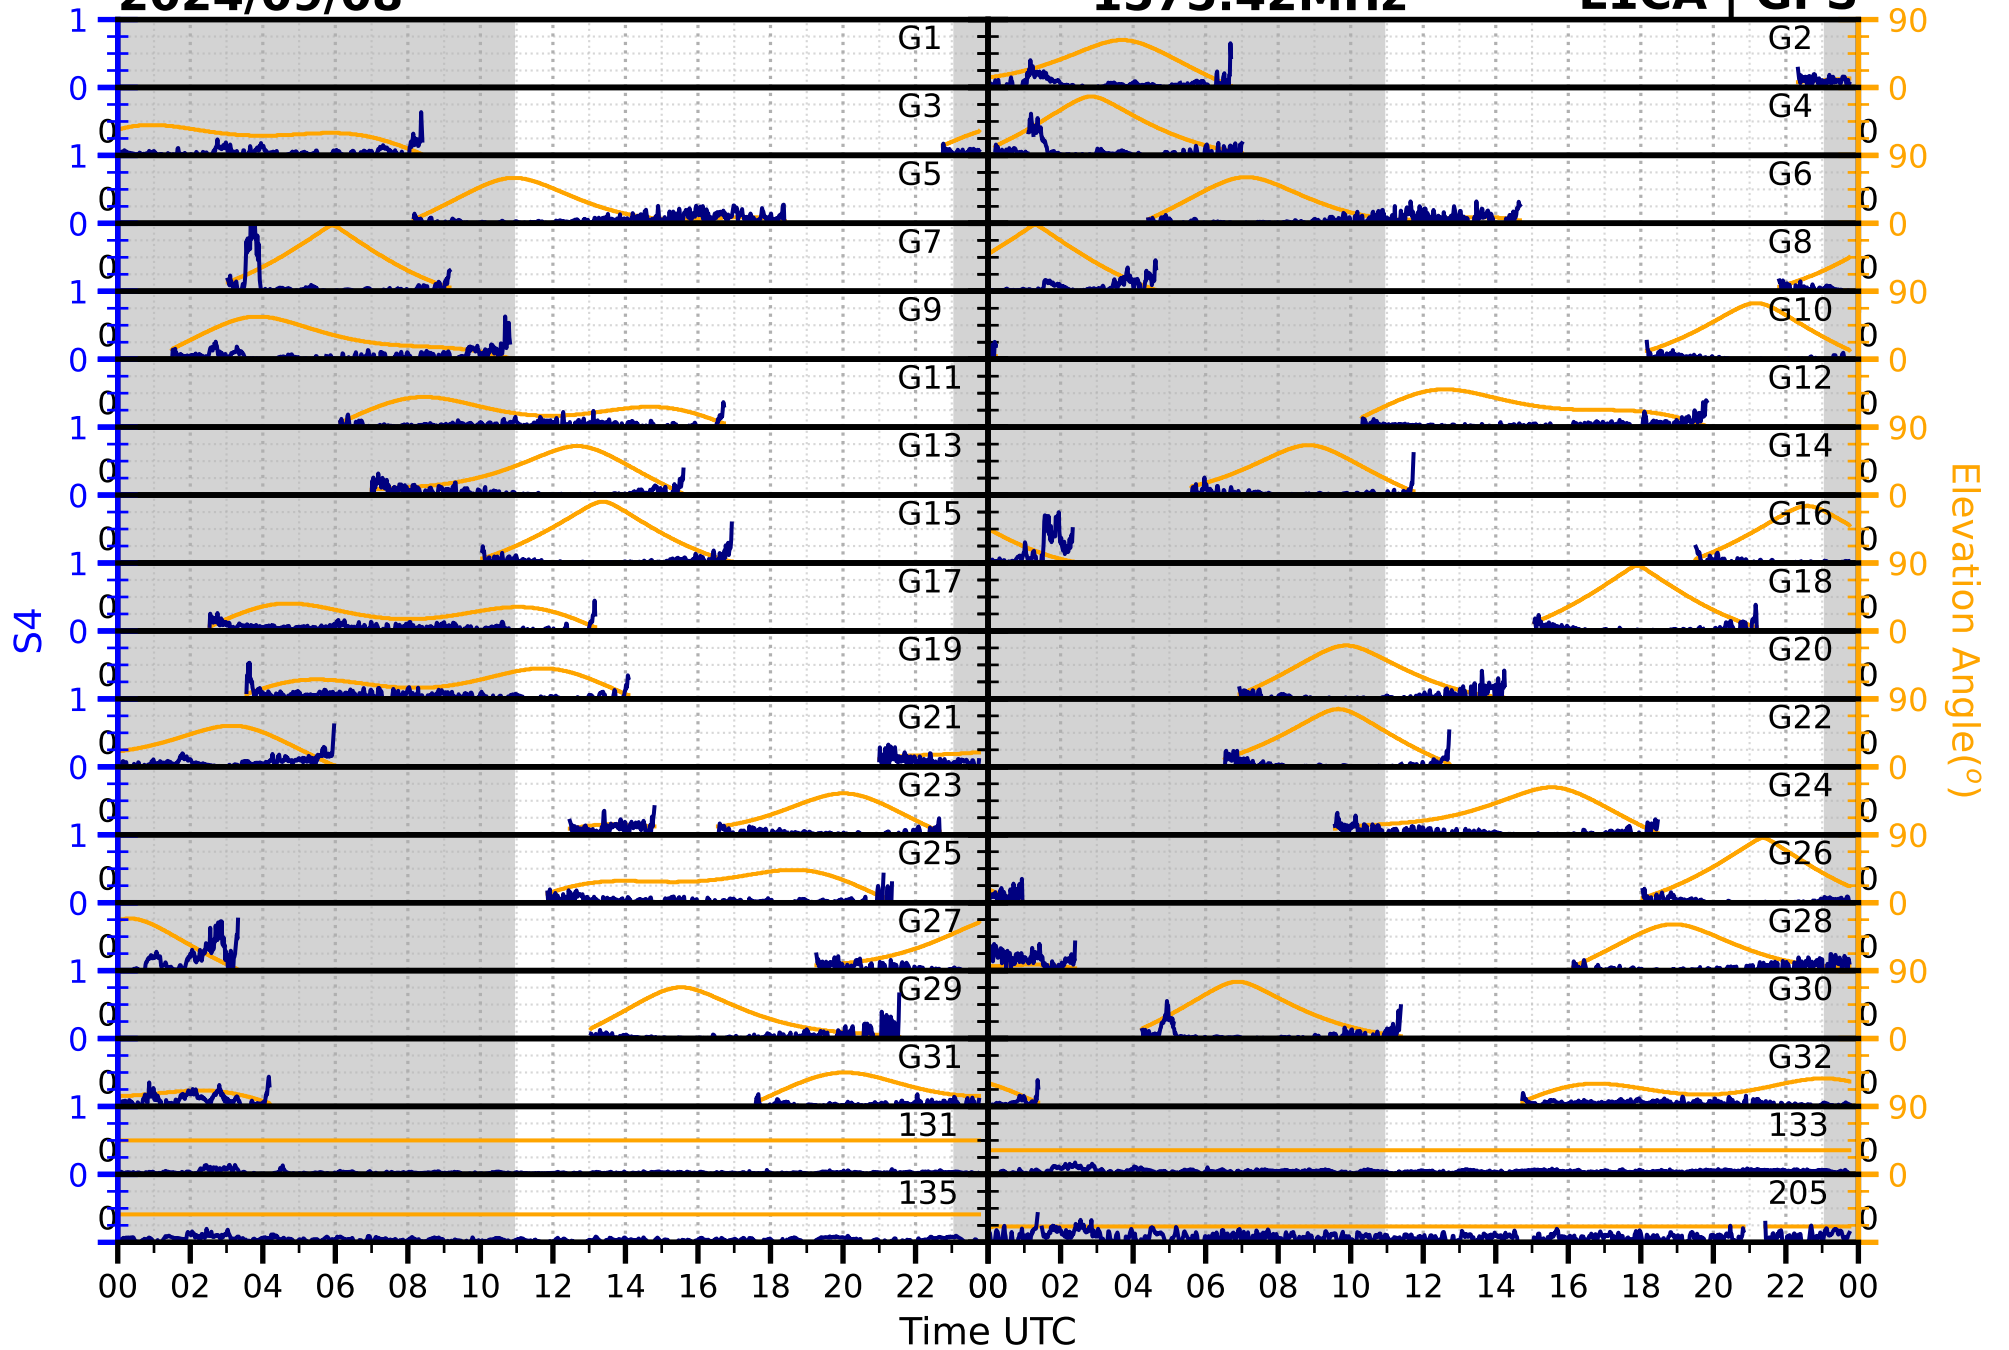

2024/09/08

S4

1575.42MHz

L1CA | GPS

2024/09/08

S4

1575.42MHz

L1BC | GALILEO

2024/09/08

S4

1602MHz

L1CA | GLONASS