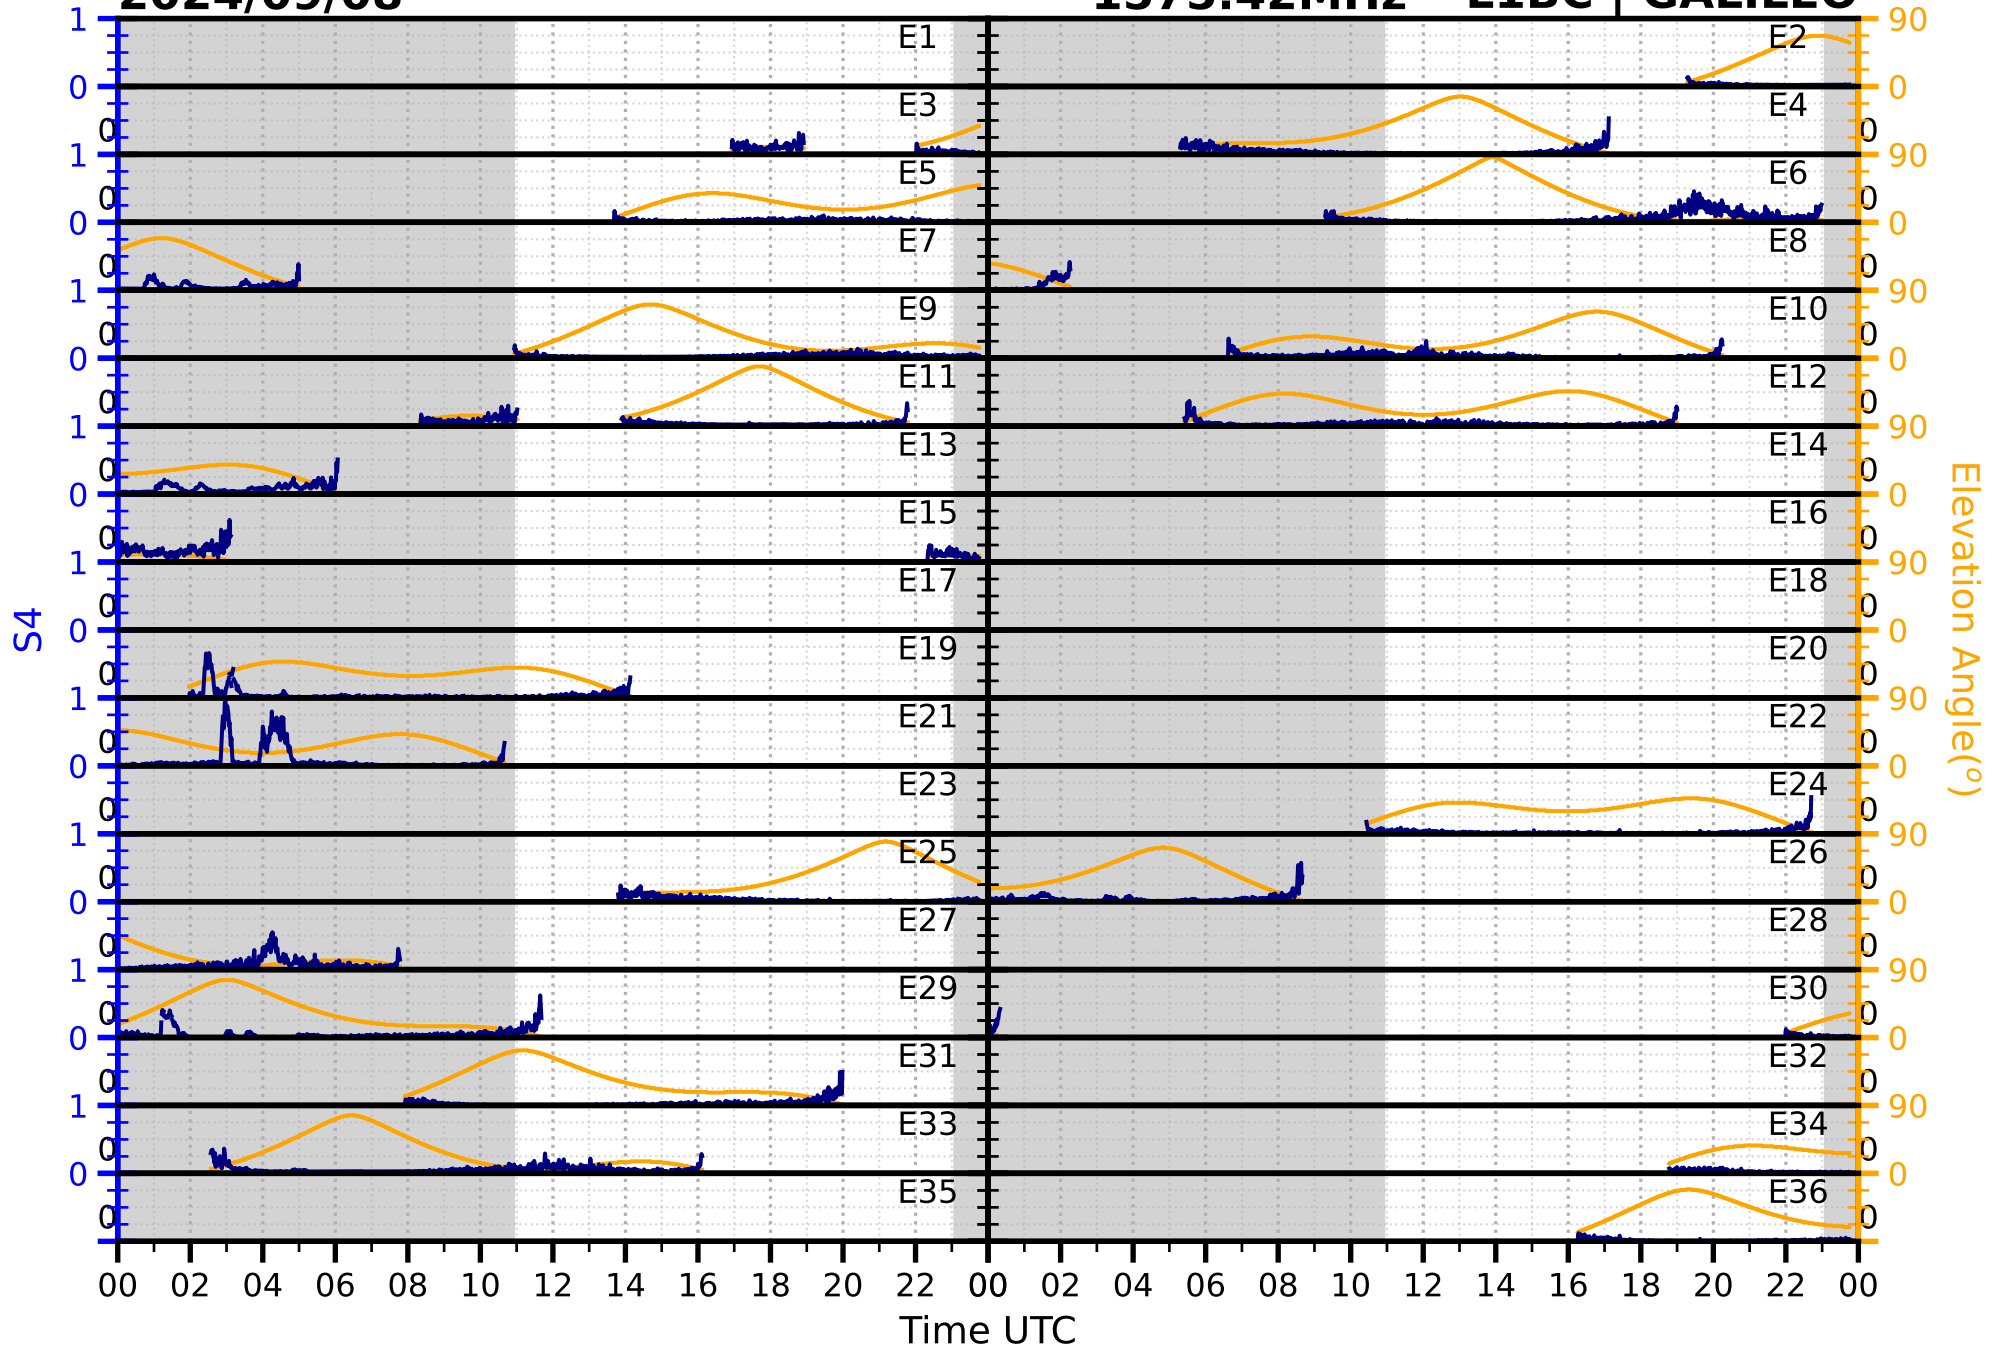

2024/09/08

S4

1575.42MHz

L1CA | GPS

2024/09/08

S4

1575.42MHz

L1BC | GALILEO

2024/09/08

S4

1602MHz

L1CA | GLONASS