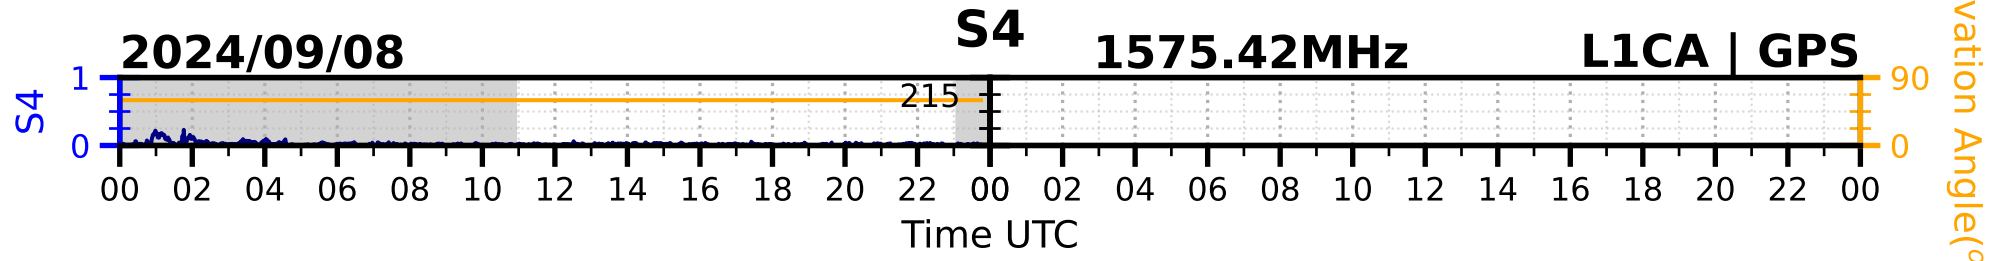

2024/09/08

S4

1575.42MHz

L1CA | GPS

2024/09/08

S4

1575.42MHz

L1BC | GALILEO

2024/09/08

S4

1602MHz

L1CA | GLONASS