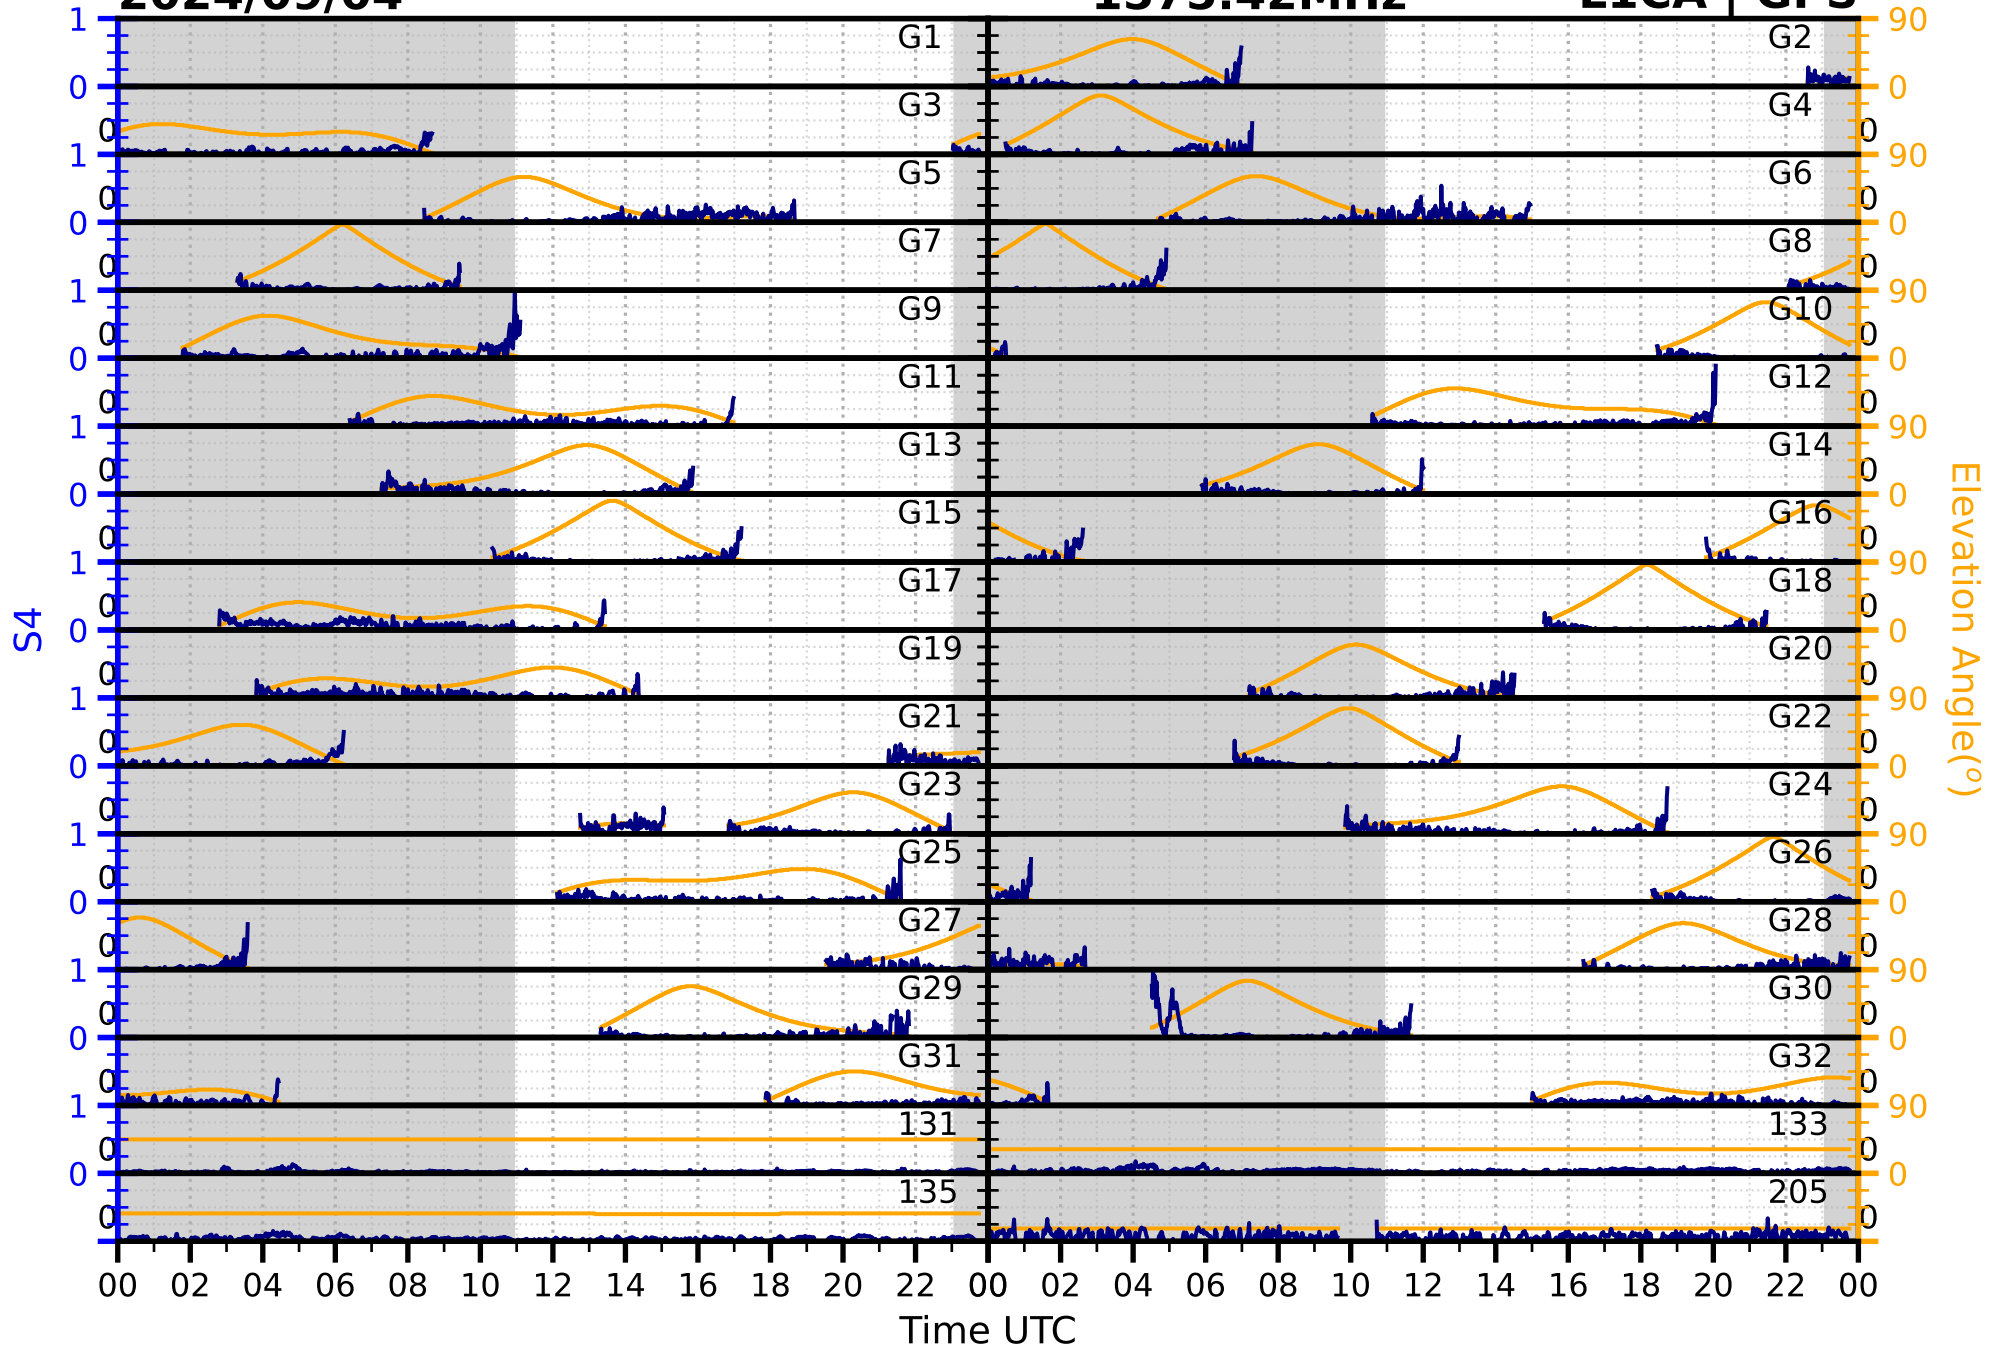

2024/09/04

S4

1575.42MHz

L1CA | GPS

2024/09/04

S4 1575.42MHz L1BC | GALILEO

2024/09/04

S4

1602MHz

L1CA | GLONASS