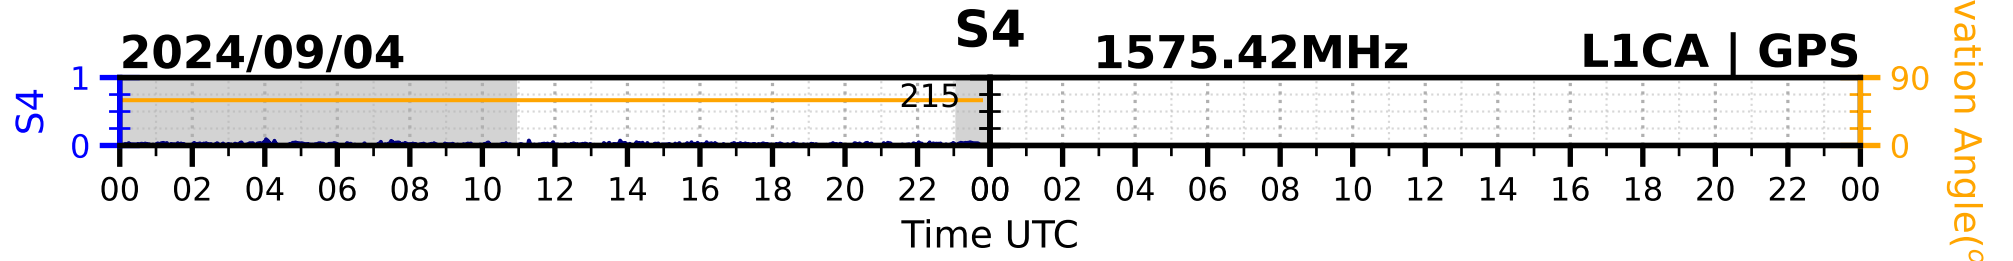

2024/09/04

S4

1575.42MHz

L1CA | GPS

2024/09/04

S4 1575.42MHz L1BC | GALILEO

2024/09/04

S4

1602MHz

L1CA | GLONASS