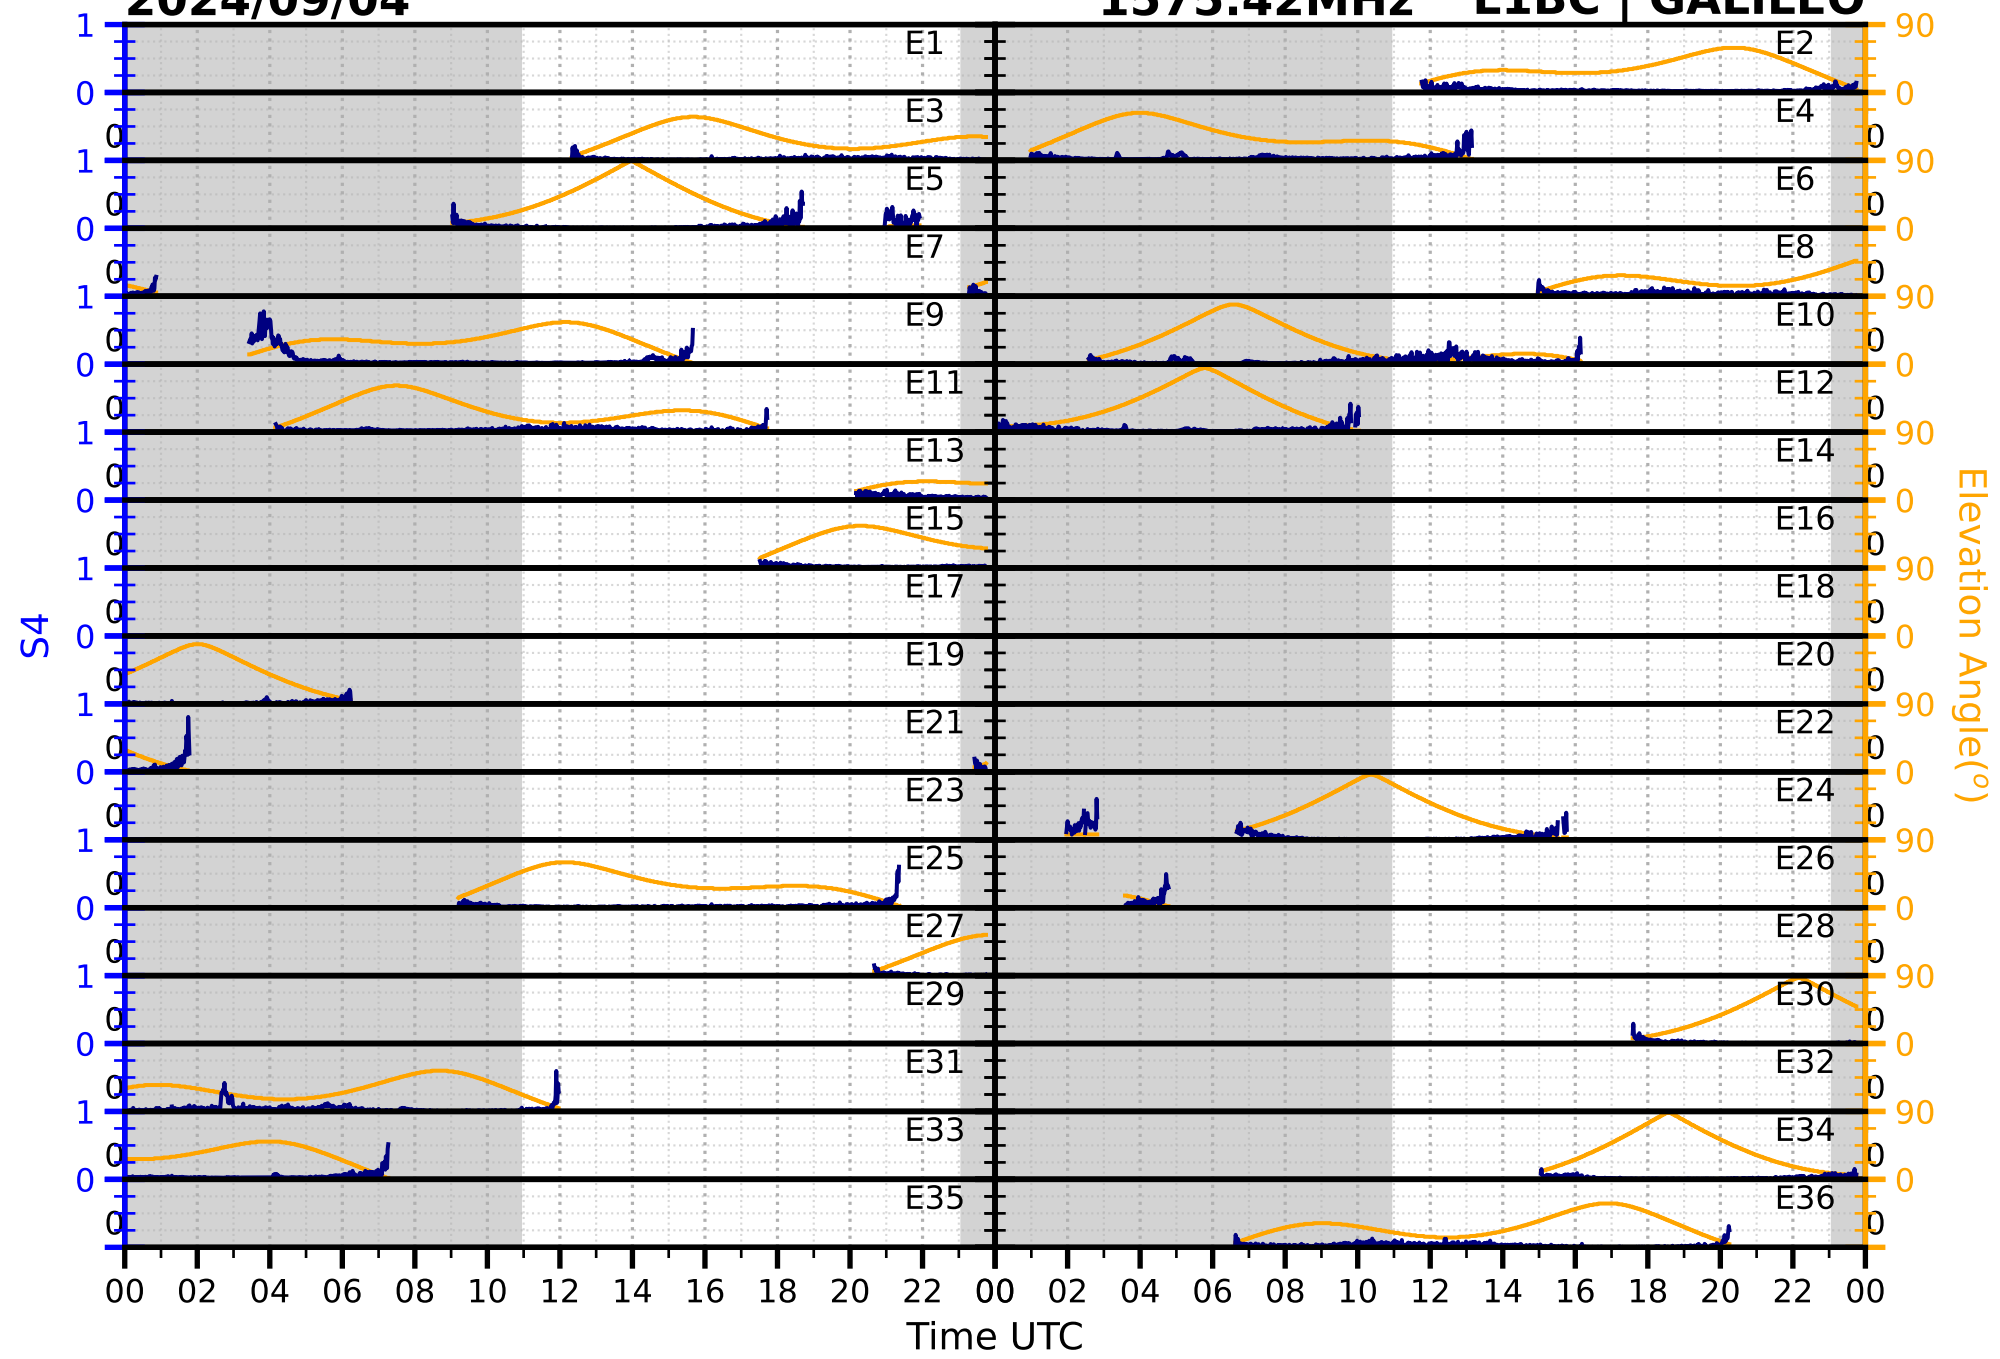

2024/09/04

S4

1575.42MHz

L1CA | GPS

2024/09/04

S4 1575.42MHz L1BC | GALILEO

2024/09/04

S4

1602MHz

L1CA | GLONASS