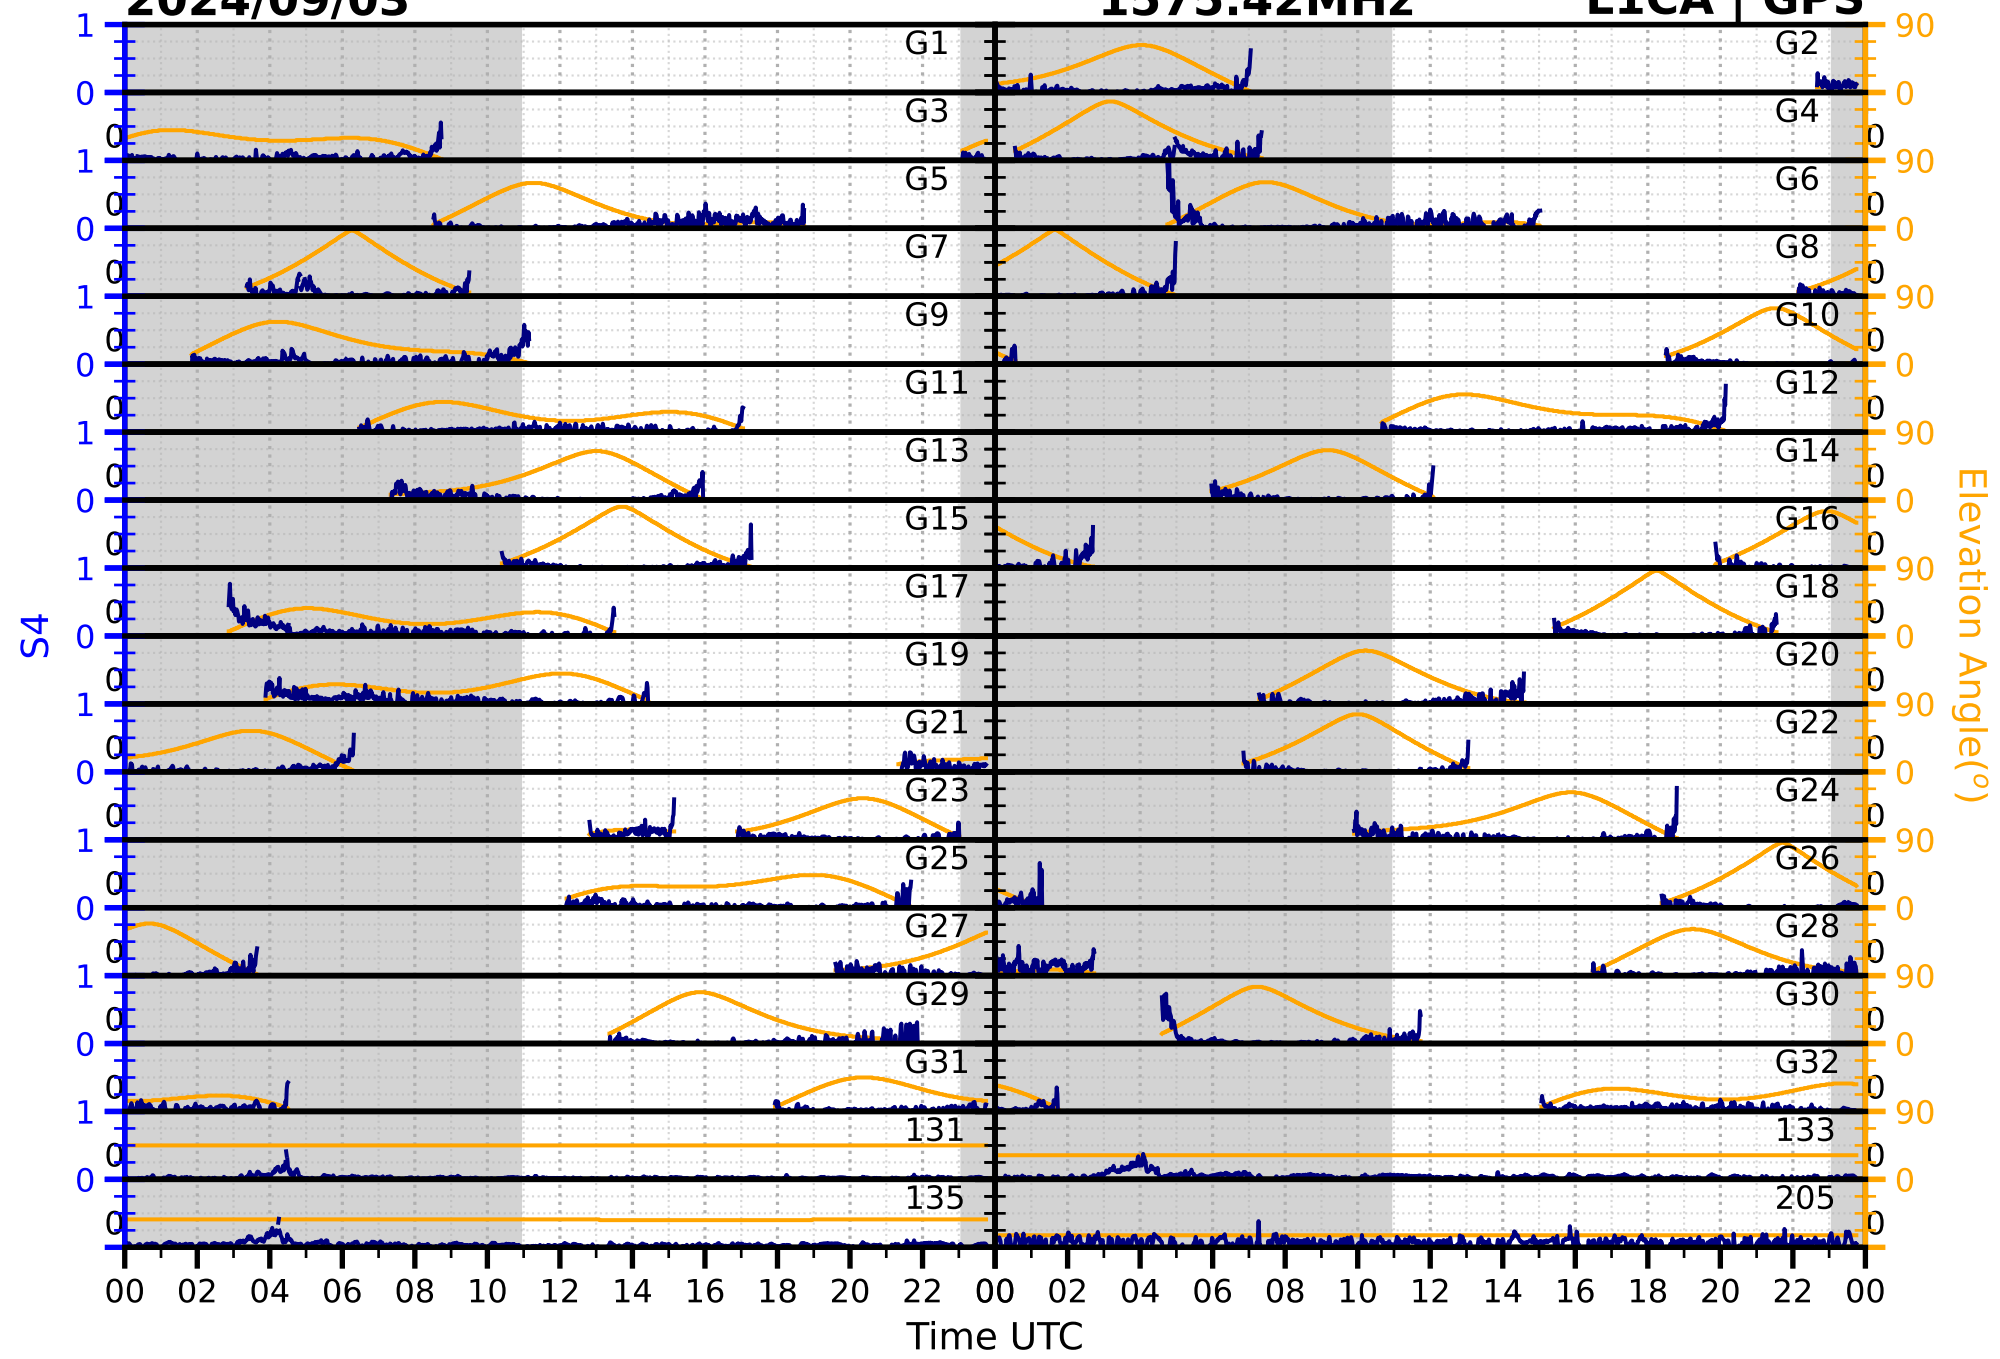

2024/09/03

S4 1575.42MHz

L1CA | GPS

2024/09/03

S4 1575.42MHz L1BC | GALILEO

2024/09/03

S4

1602MHz

L1CA | GLONASS