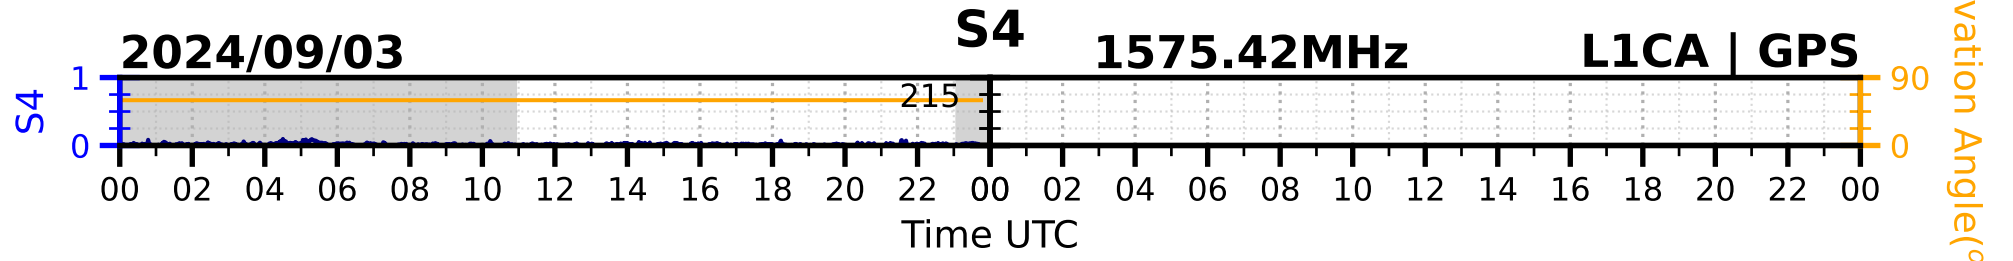

2024/09/03

S4 1575.42MHz

L1CA | GPS

2024/09/03

S4 1575.42MHz L1BC | GALILEO

2024/09/03

S4

1602MHz