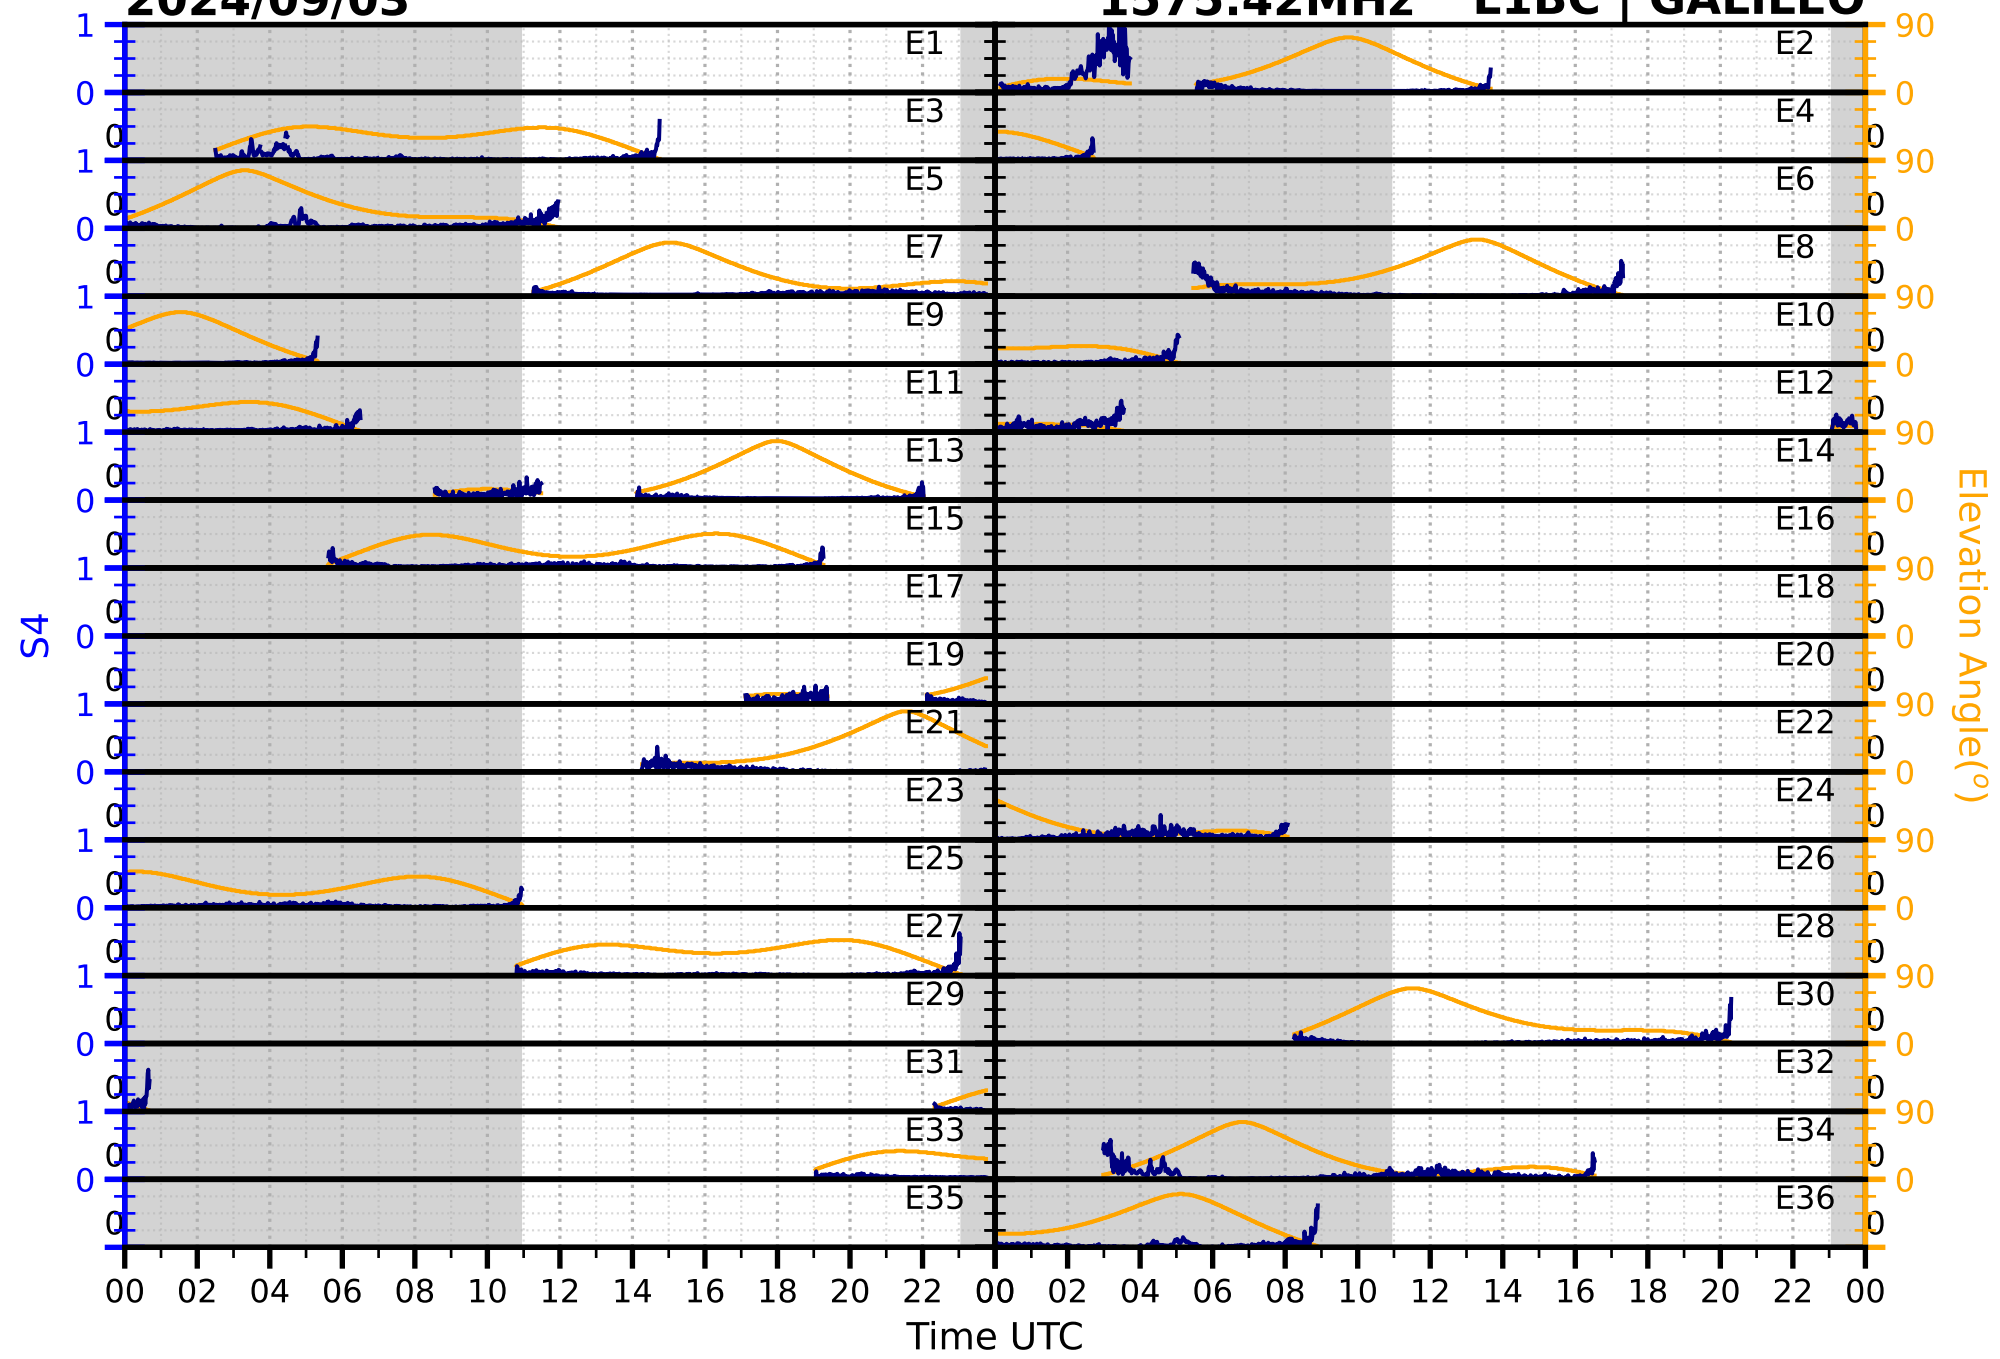

2024/09/03

S4 1575.42MHz

L1CA | GPS

2024/09/03

S4 1575.42MHz L1BC | GALILEO

2024/09/03

S4

1602MHz