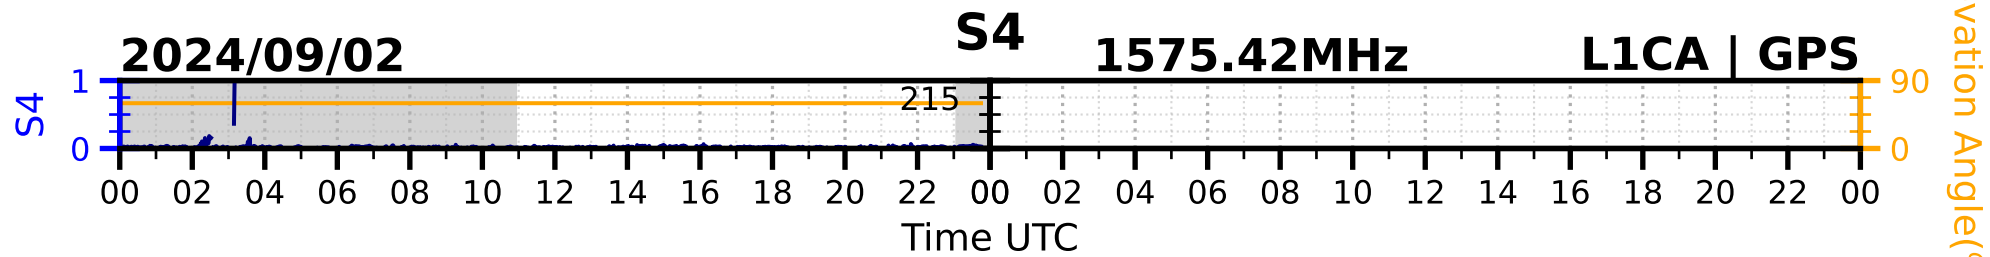

2024/09/02

S4

1575.42MHz

L1CA | GPS

2024/09/02

S4

1575.42MHz

L1BC | GALILEO

2024/09/02

S4

1602MHz

L1CA | GLONASS