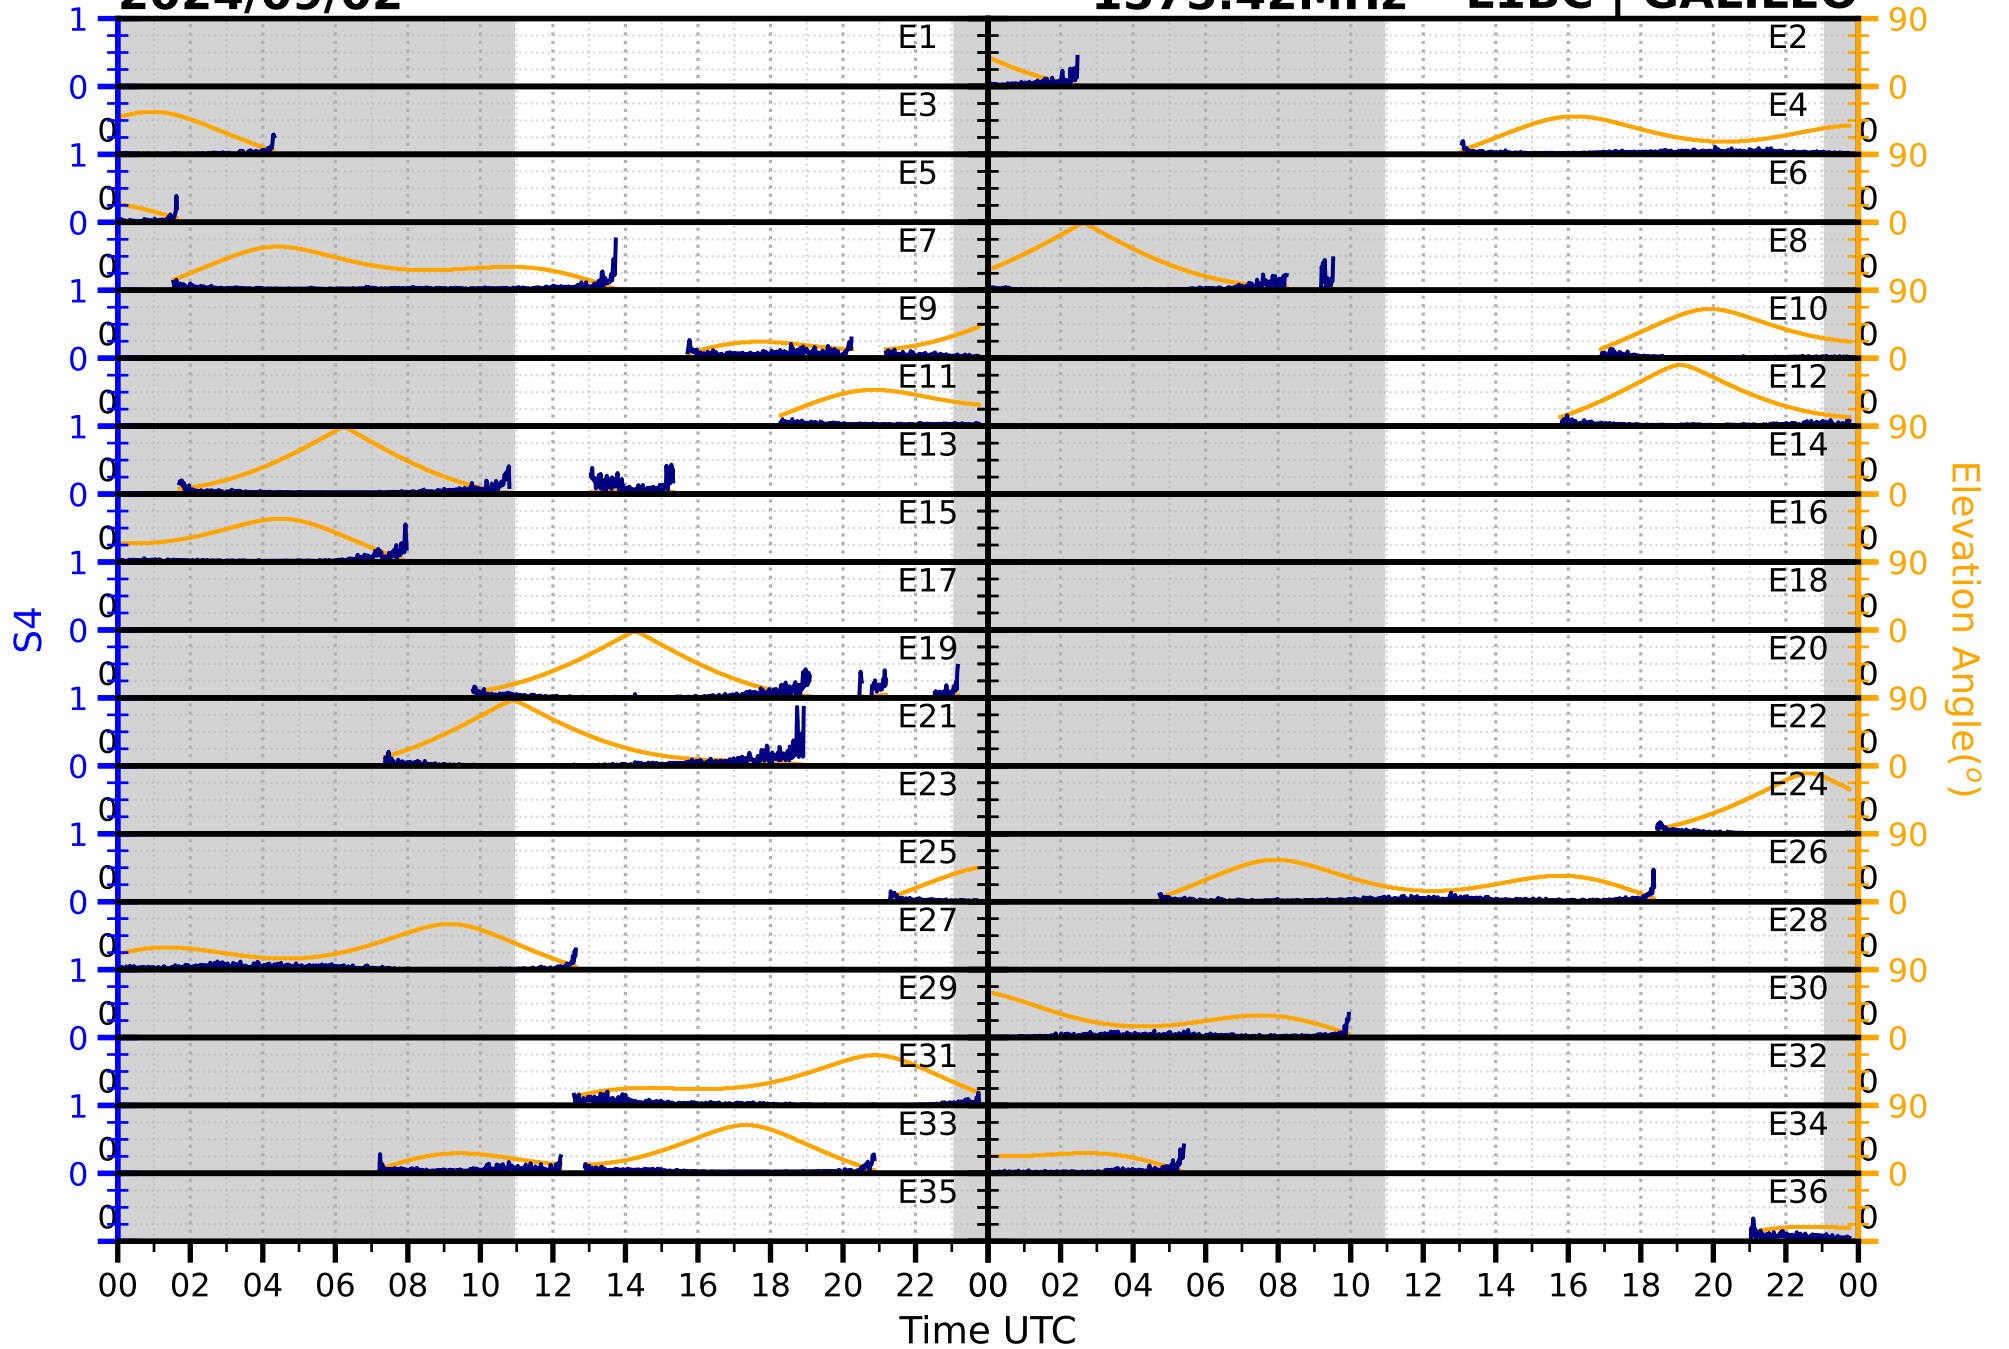

2024/09/02

S4

1575.42MHz

L1CA | GPS

2024/09/02

S4

1575.42MHz

L1BC | GALILEO

2024/09/02

S4

1602MHz

L1CA | GLONASS