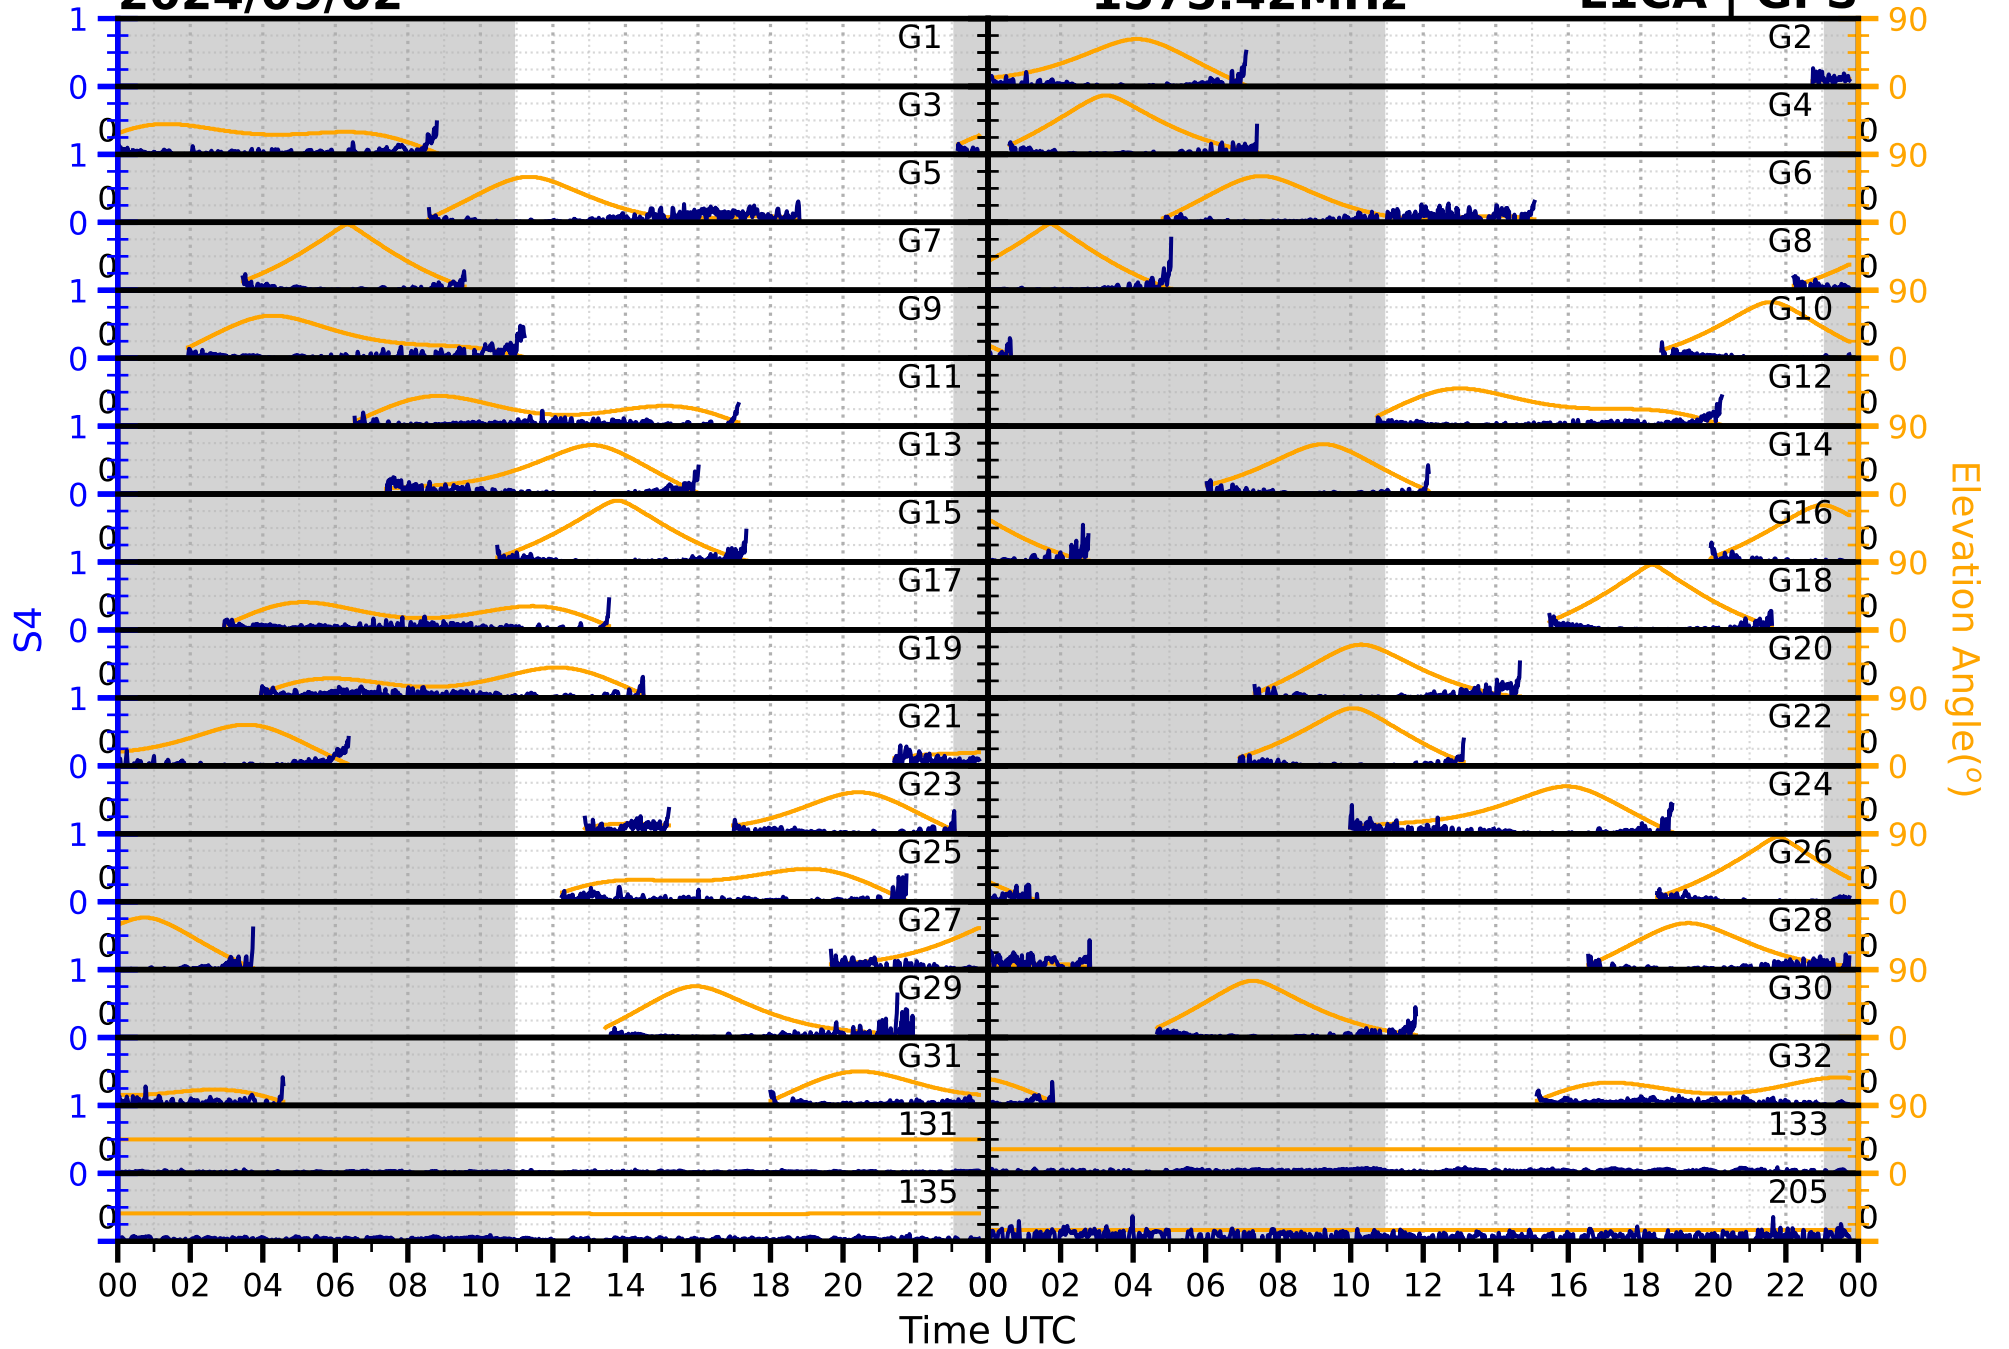

2024/09/02

S4

1575.42MHz

L1CA | GPS

2024/09/02

S4

1575.42MHz

L1BC | GALILEO

2024/09/02

S4

1602MHz

L1CA | GLONASS