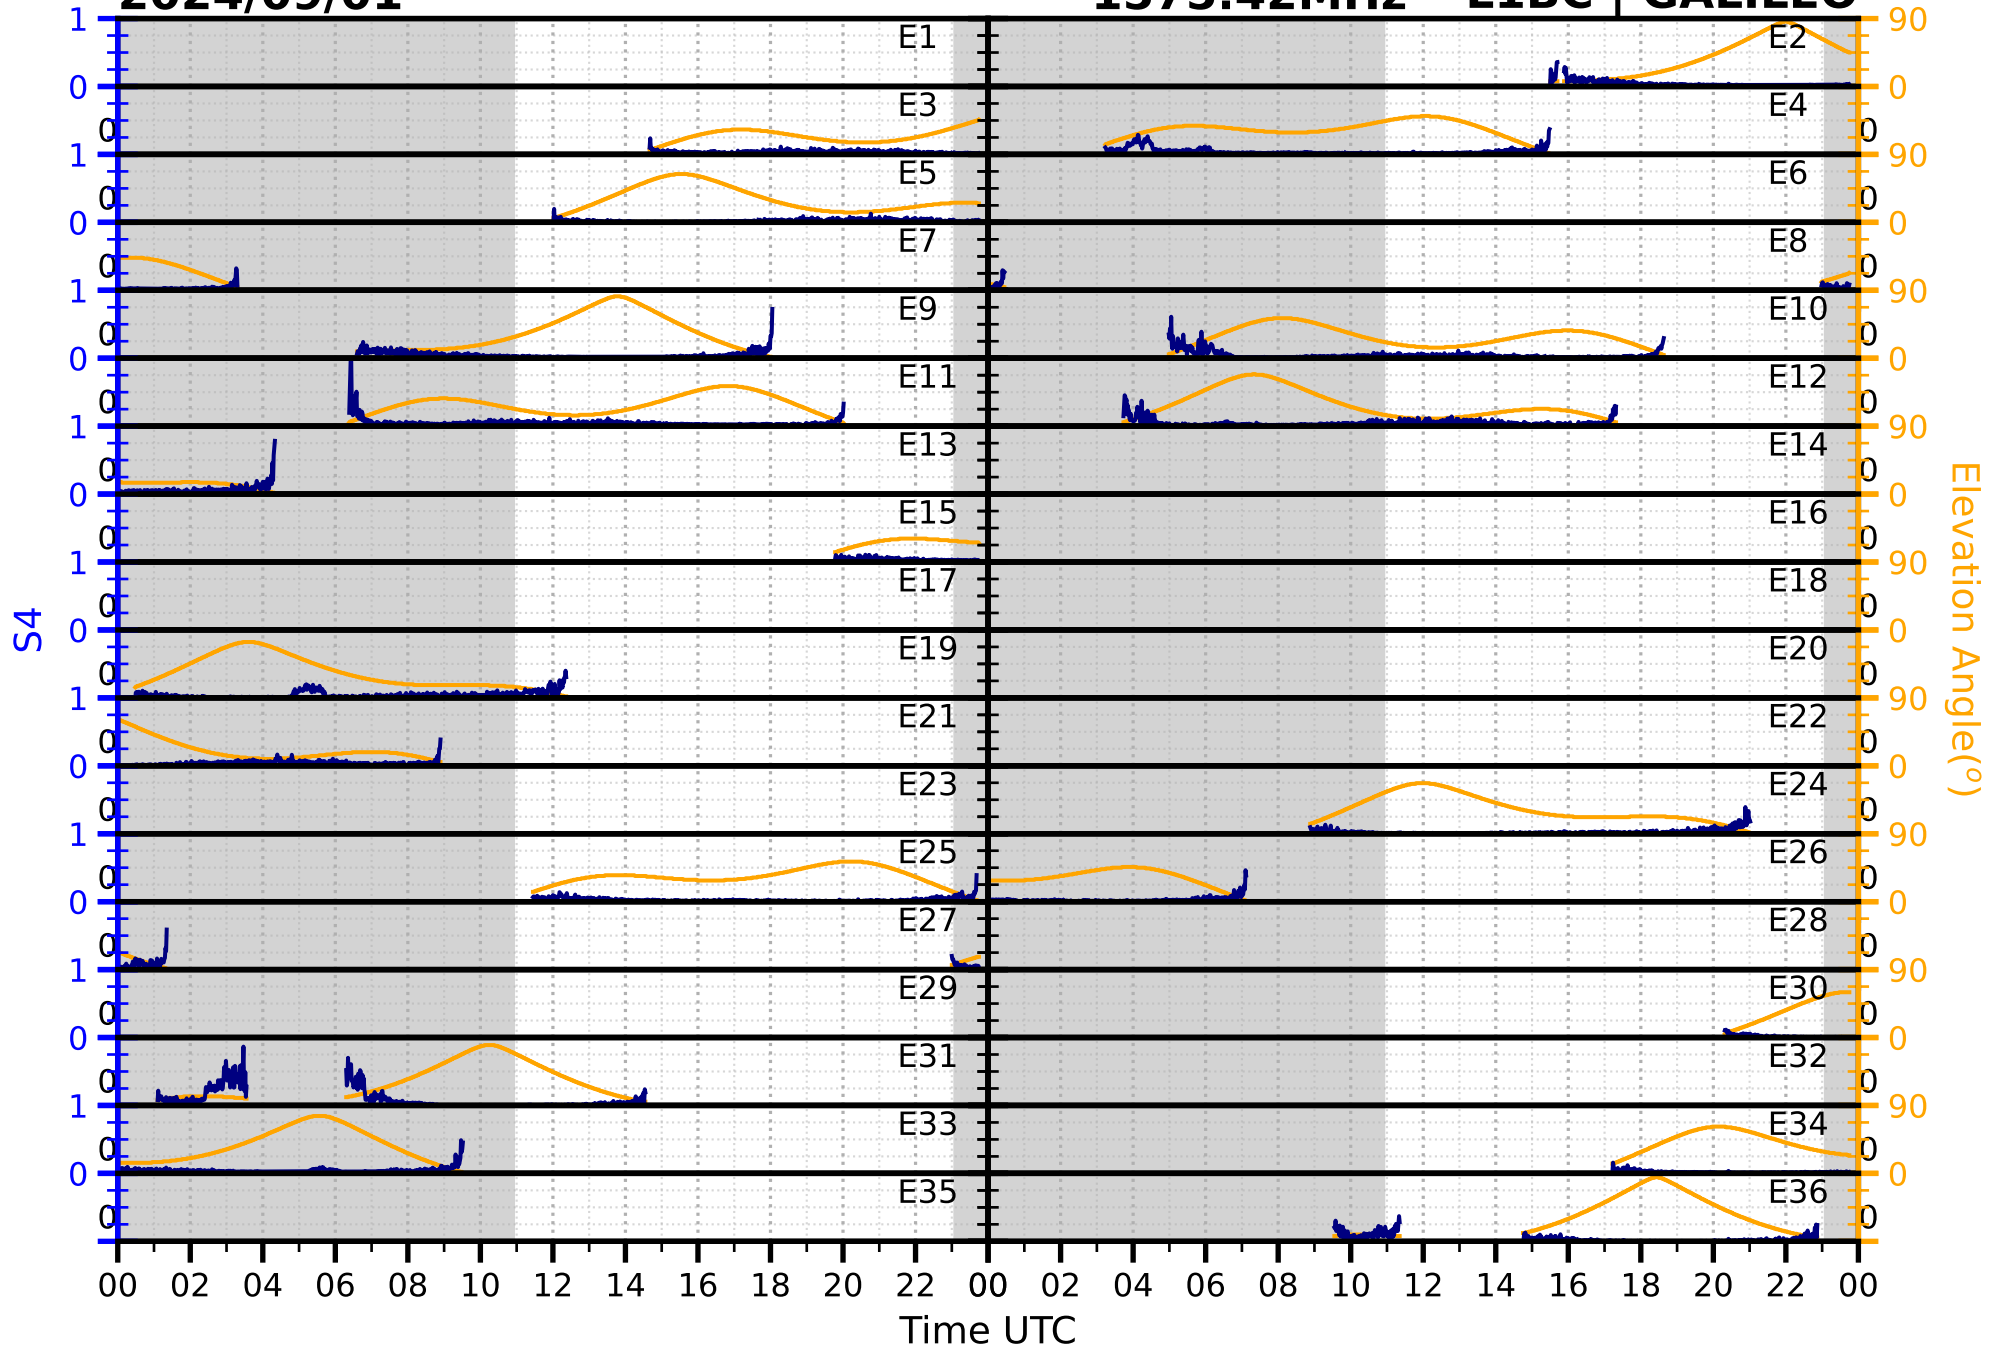

2024/09/01

S4

1575.42MHz

L1CA | GPS

2024/09/01

S4

1575.42MHz

L1BC | GALILEO

2024/09/01

S4

1602MHz

L1CA | GLONASS