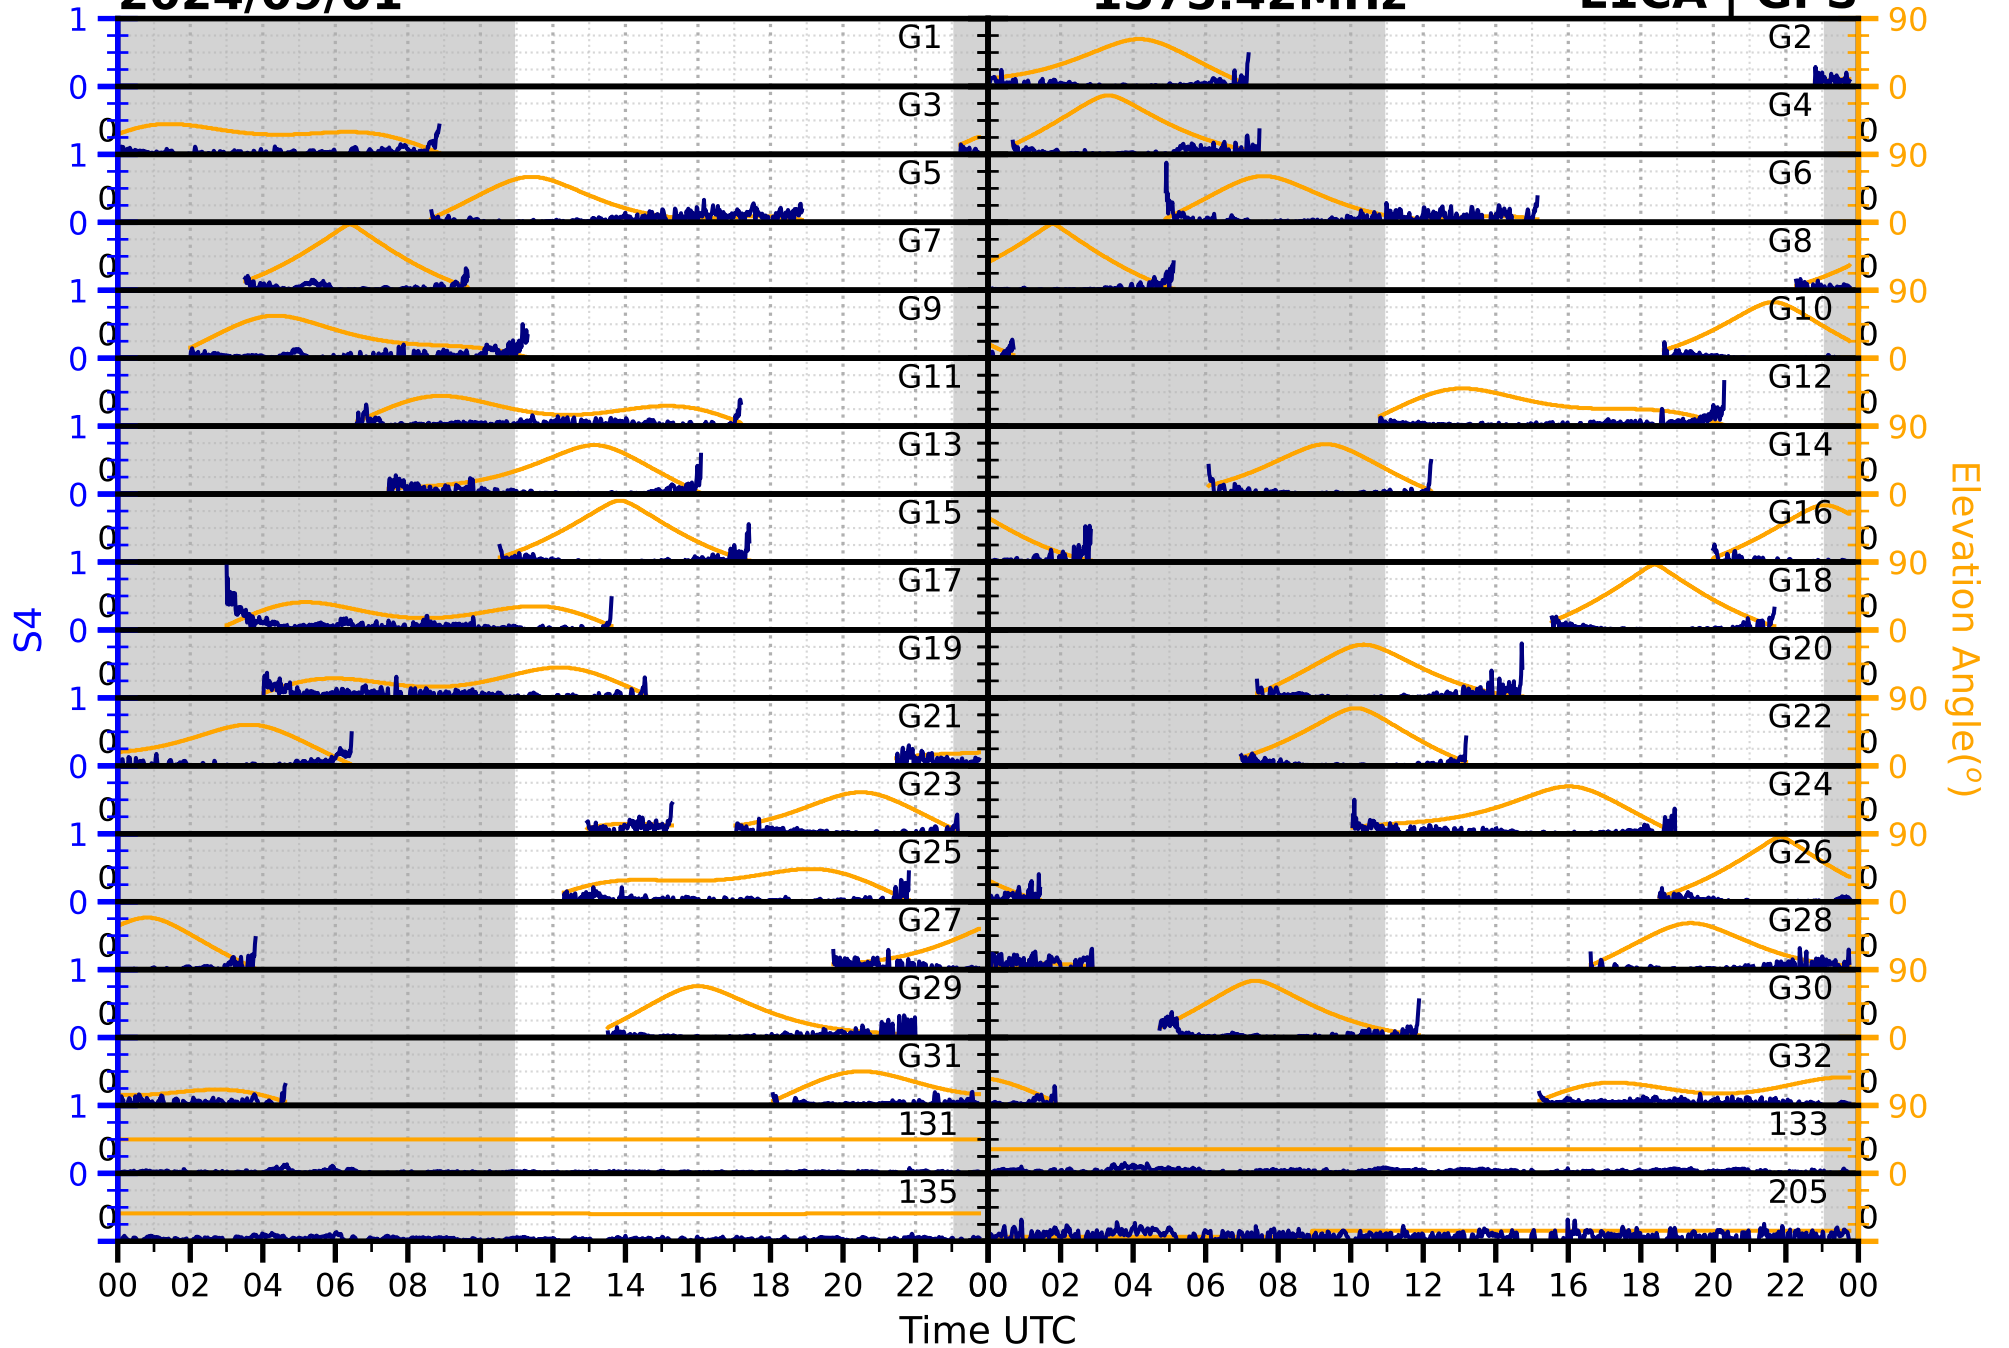

2024/09/01

S4

1575.42MHz

L1CA | GPS

2024/09/01

S4

1575.42MHz

L1BC | GALILEO

2024/09/01

S4

1602MHz

L1CA | GLONASS