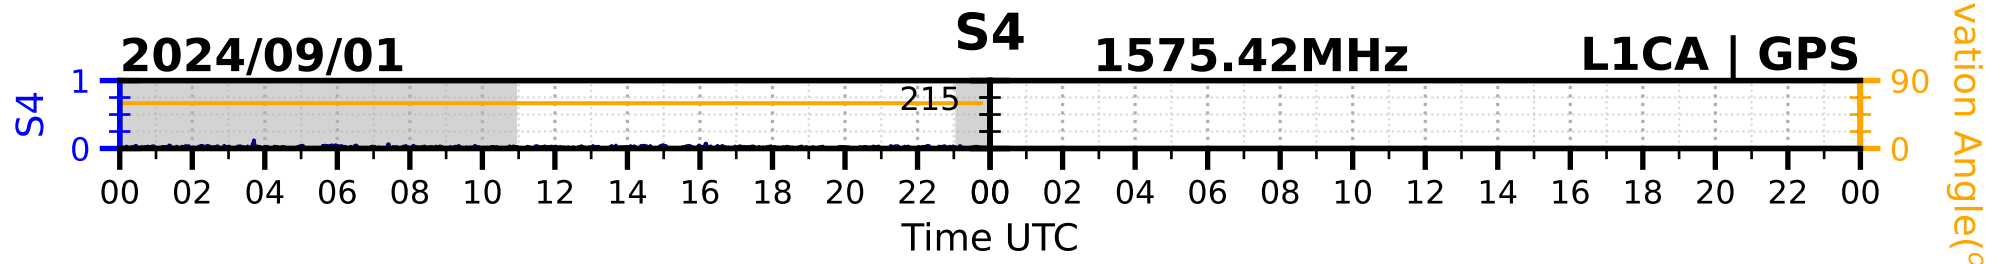

2024/09/01

S4

1575.42MHz

L1CA | GPS

2024/09/01

S4

1575.42MHz

L1BC | GALILEO

2024/09/01

S4

1602MHz

L1CA | GLONASS