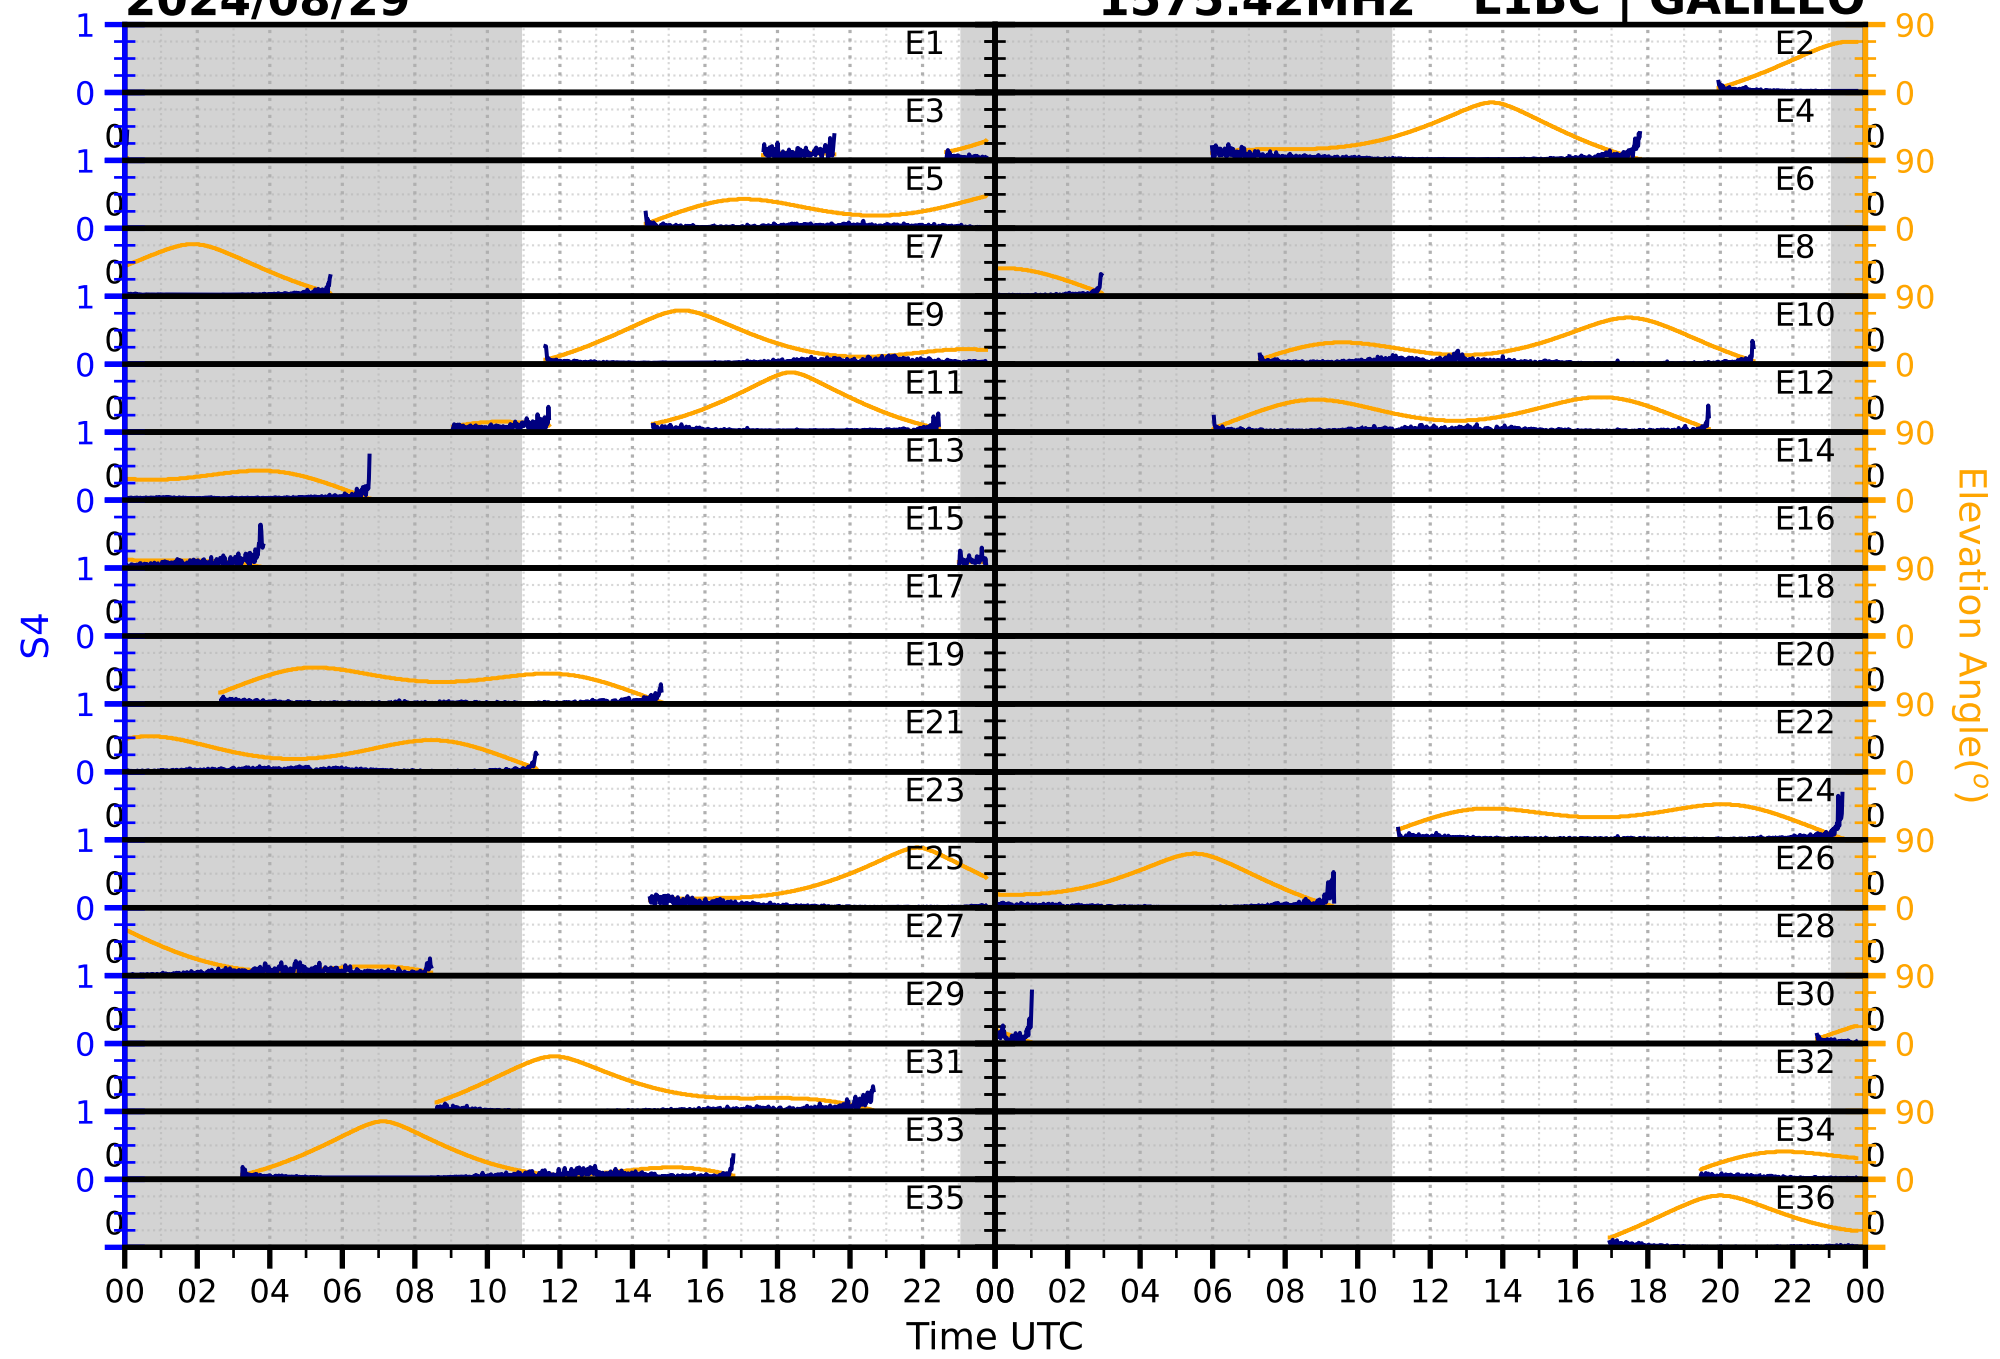

2024/08/29

S4 1575.42MHz

L1CA | GPS

2024/08/29

S4 1575.42MHz L1BC | GALILEO

2024/08/29

S4

1602MHz