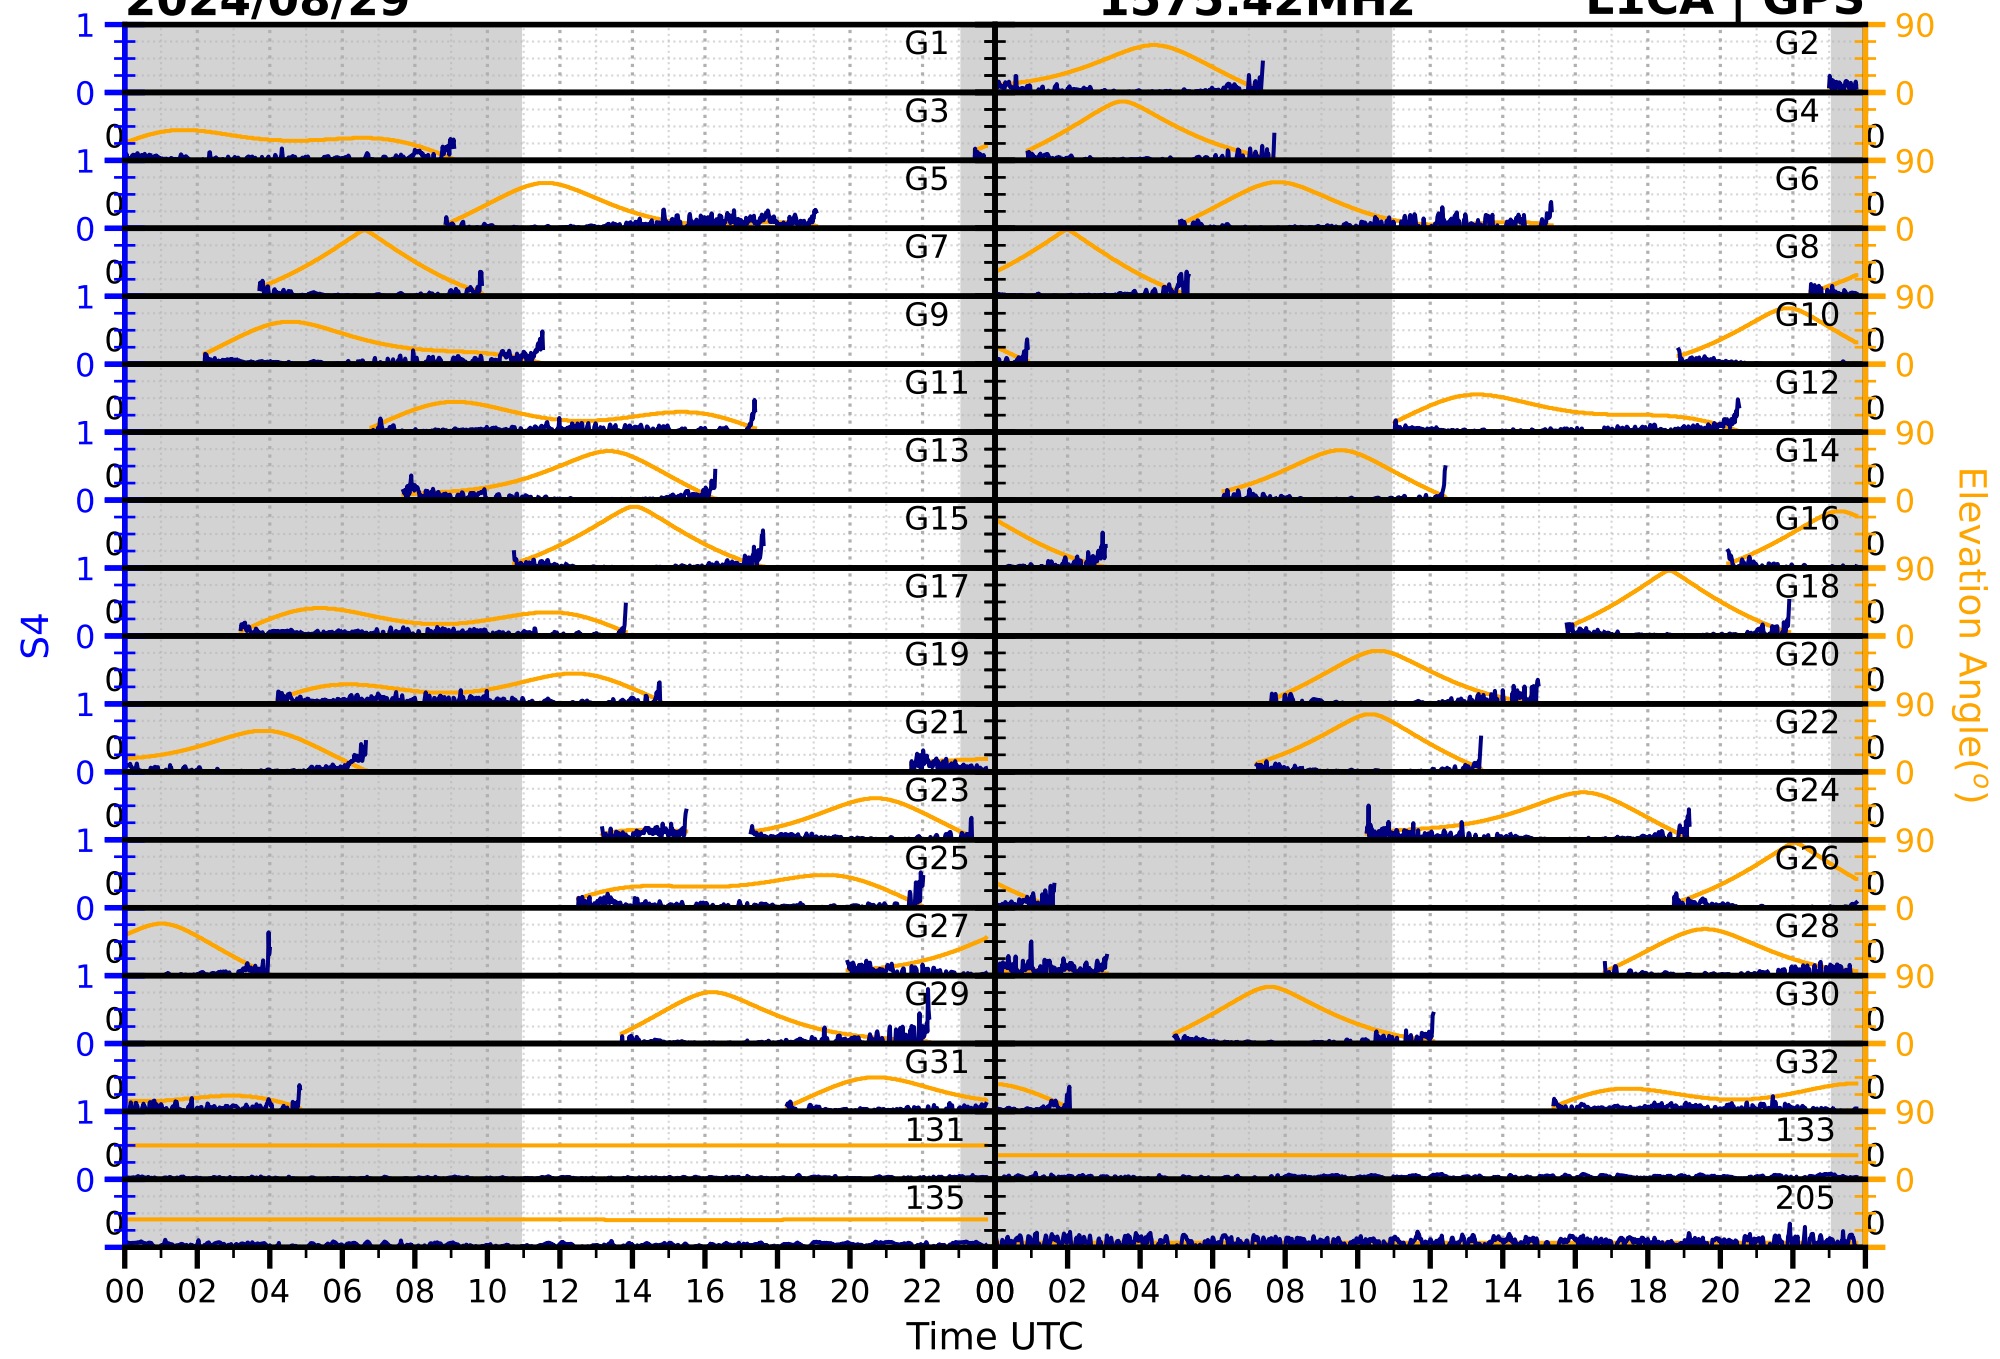

2024/08/29

S4 1575.42MHz

L1CA | GPS

2024/08/29

S4 1575.42MHz L1BC | GALILEO

2024/08/29

S4

1602MHz

L1CA | GLONASS