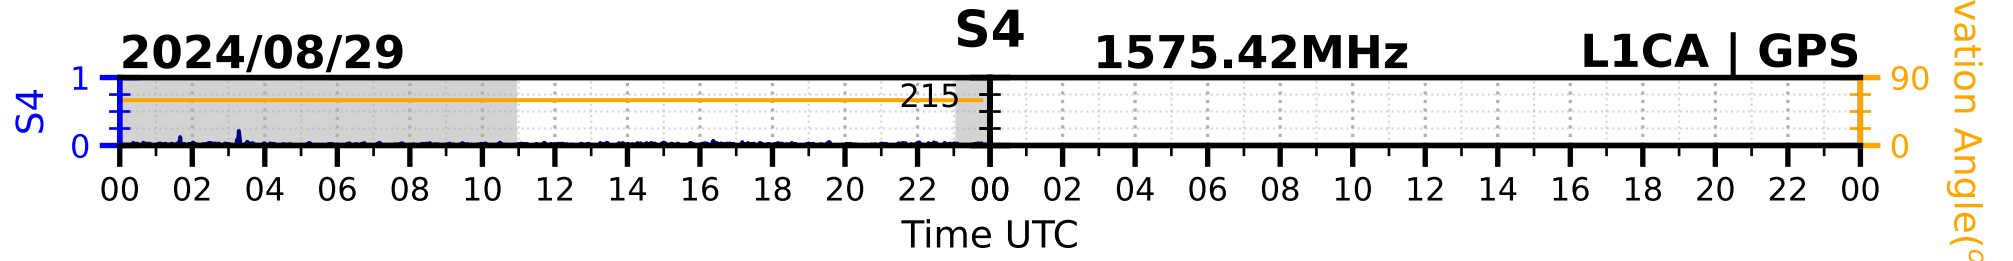

2024/08/29

S4 1575.42MHz

L1CA | GPS

2024/08/29

S4 1575.42MHz L1BC | GALILEO

2024/08/29

S4

1602MHz