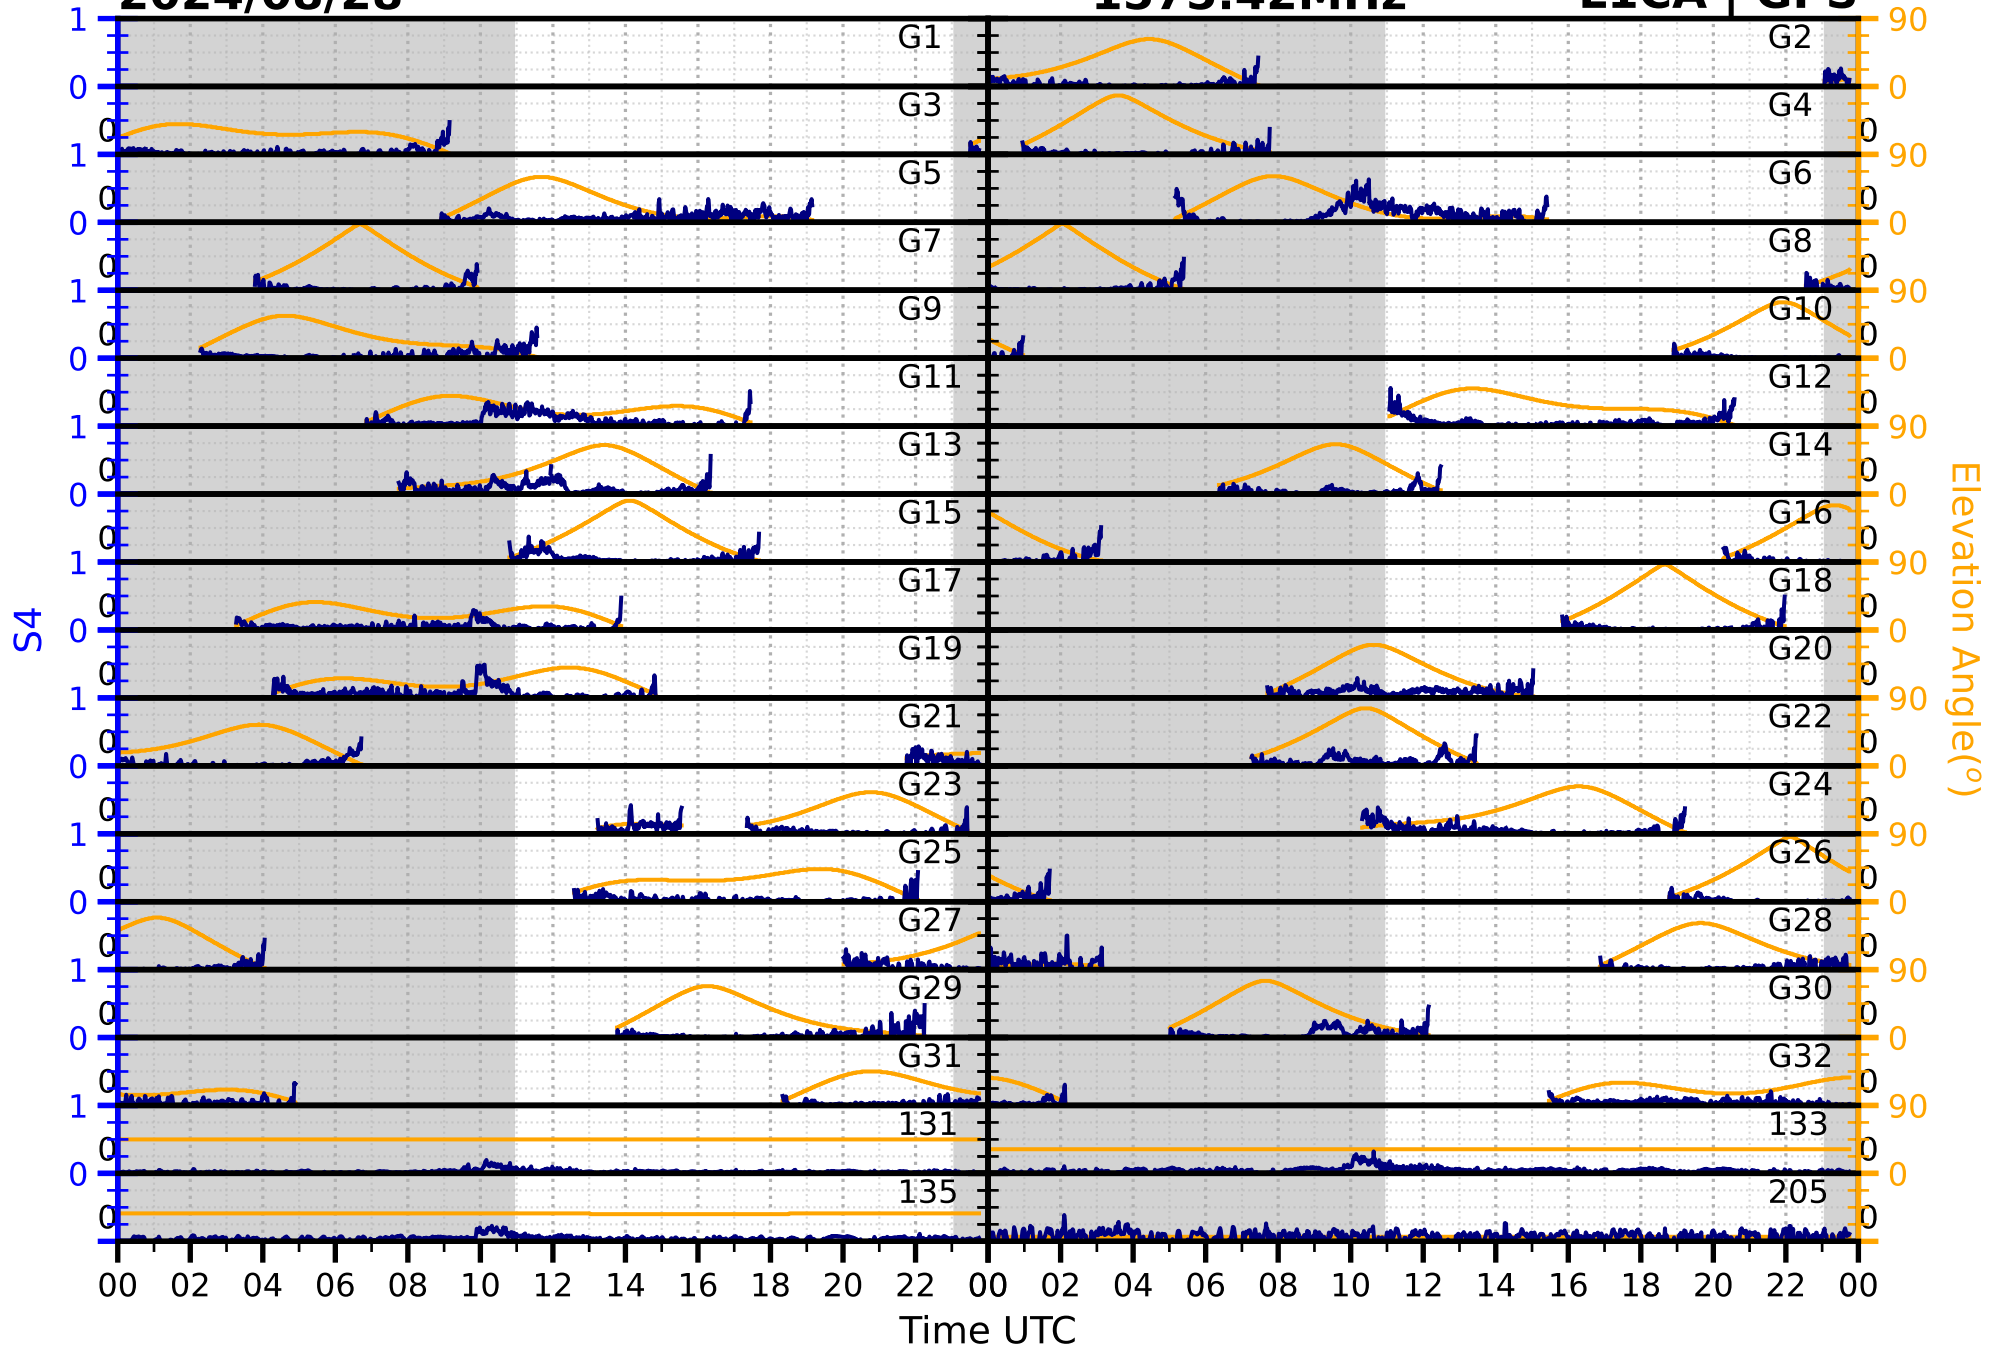

2024/08/28

S4

1575.42MHz

L1CA | GPS

2024/08/28

S4

1575.42MHz

L1BC | GALILEO

2024/08/28

S4

1602MHz

L1CA | GLONASS