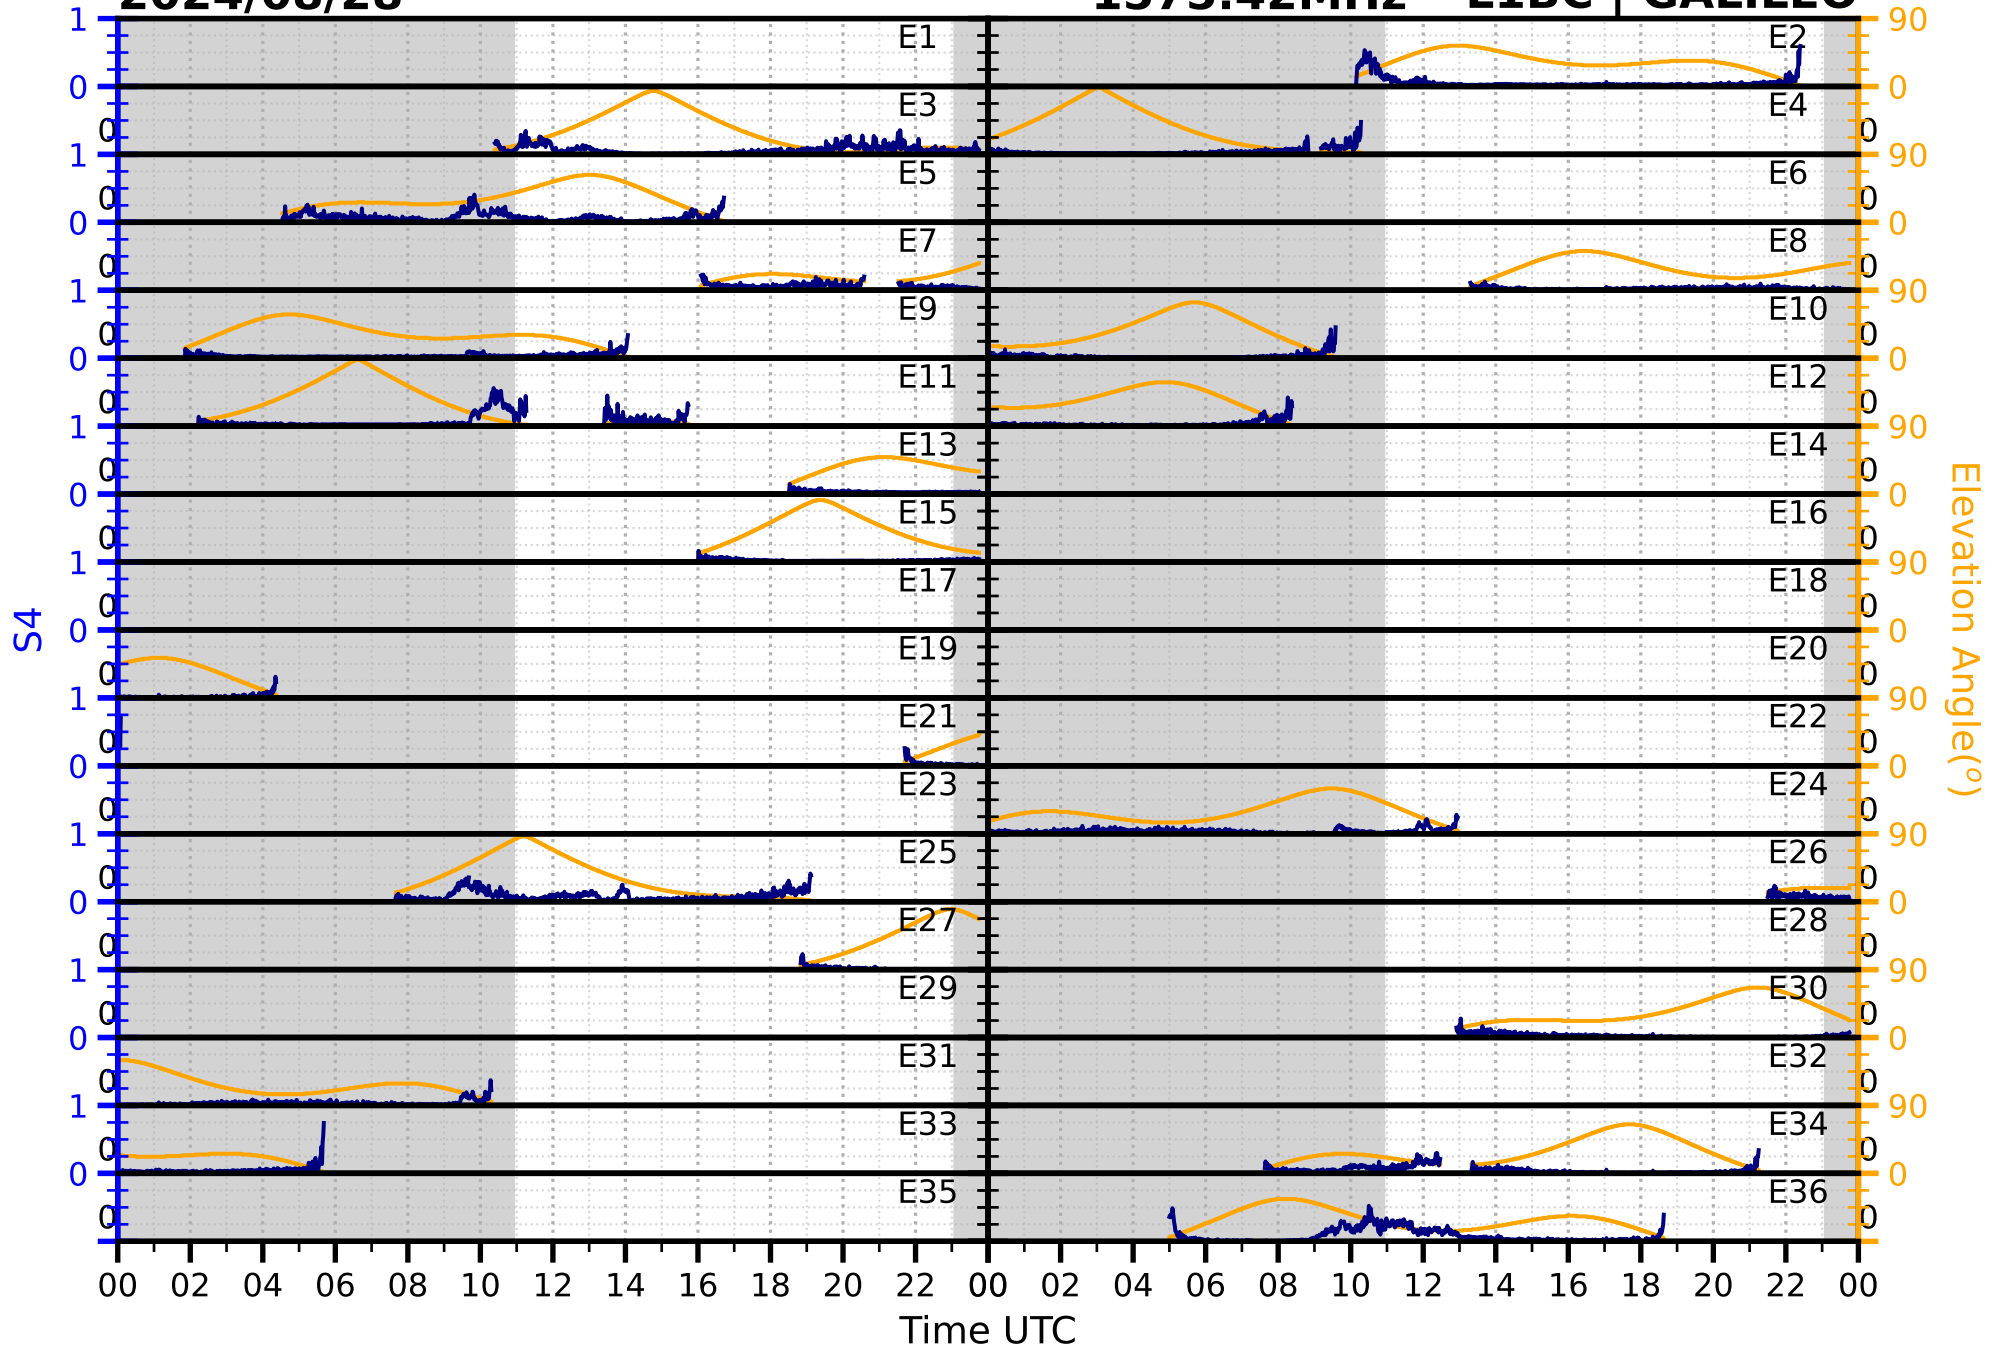

2024/08/28

S4

1575.42MHz

L1CA | GPS

2024/08/28

S4

1575.42MHz

L1BC | GALILEO

2024/08/28

S4

1602MHz

L1CA | GLONASS