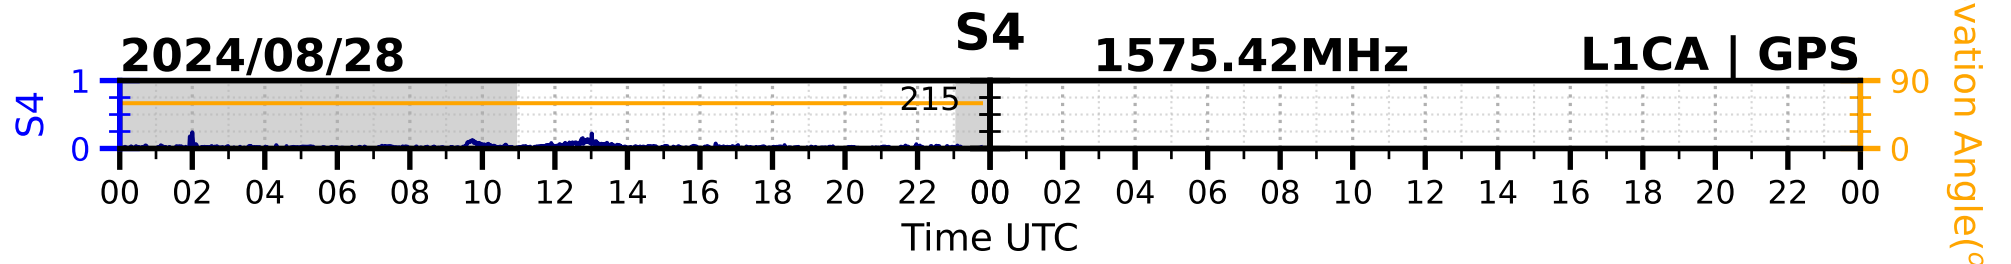

2024/08/28

S4

1575.42MHz

L1CA | GPS

2024/08/28

S4

1575.42MHz

L1BC | GALILEO

2024/08/28

S4

1602MHz

L1CA | GLONASS