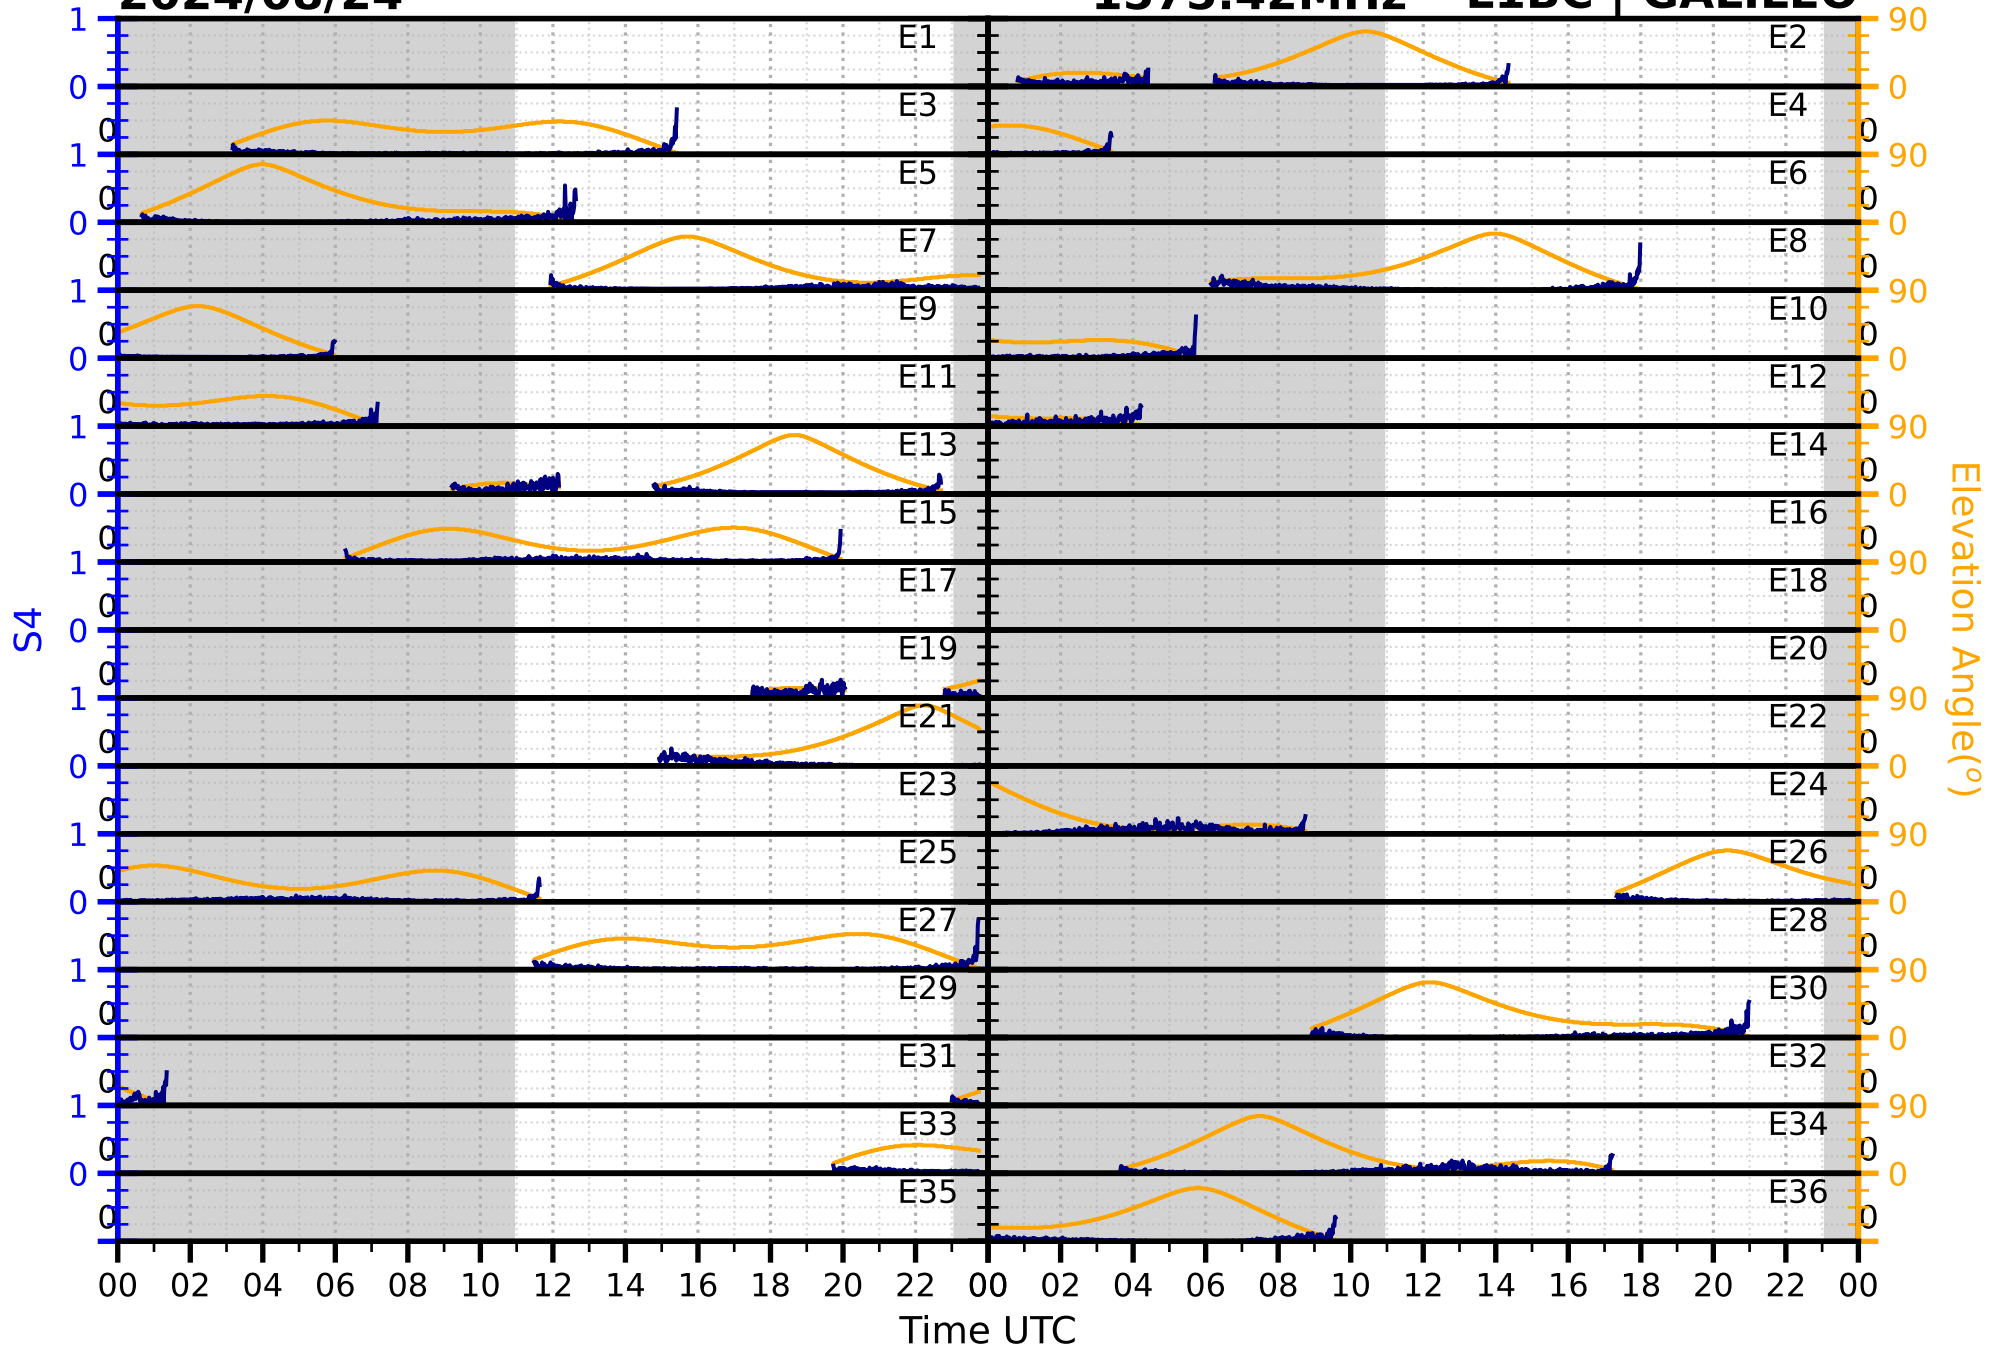

2024/08/24

S4

1575.42MHz

L1CA | GPS

2024/08/24

S4

1575.42MHz

L1BC | GALILEO

2024/08/24

S4

1602MHz

L1CA | GLONASS