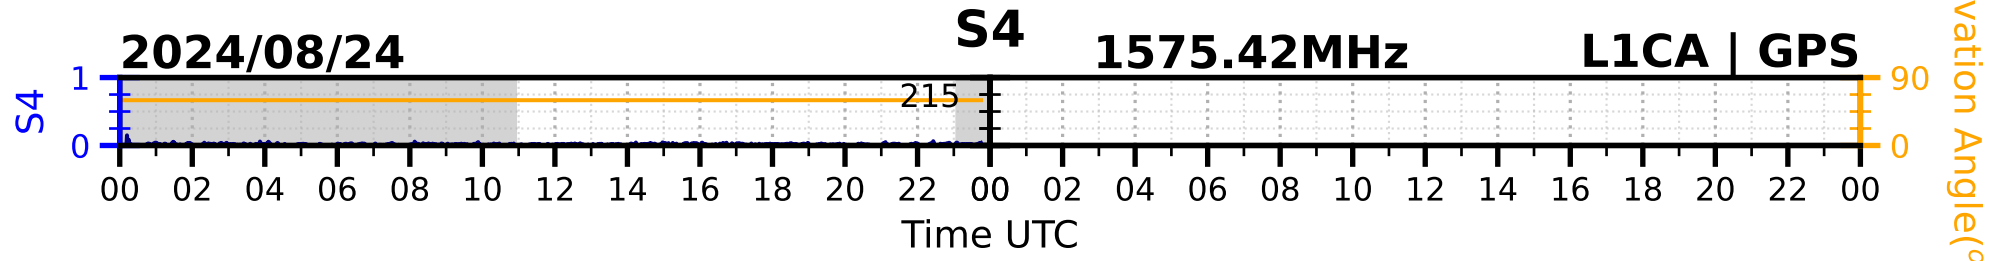

2024/08/24

S4

1575.42MHz

L1CA | GPS

2024/08/24

S4

1575.42MHz

L1BC | GALILEO

2024/08/24

S4

1602MHz

L1CA | GLONASS