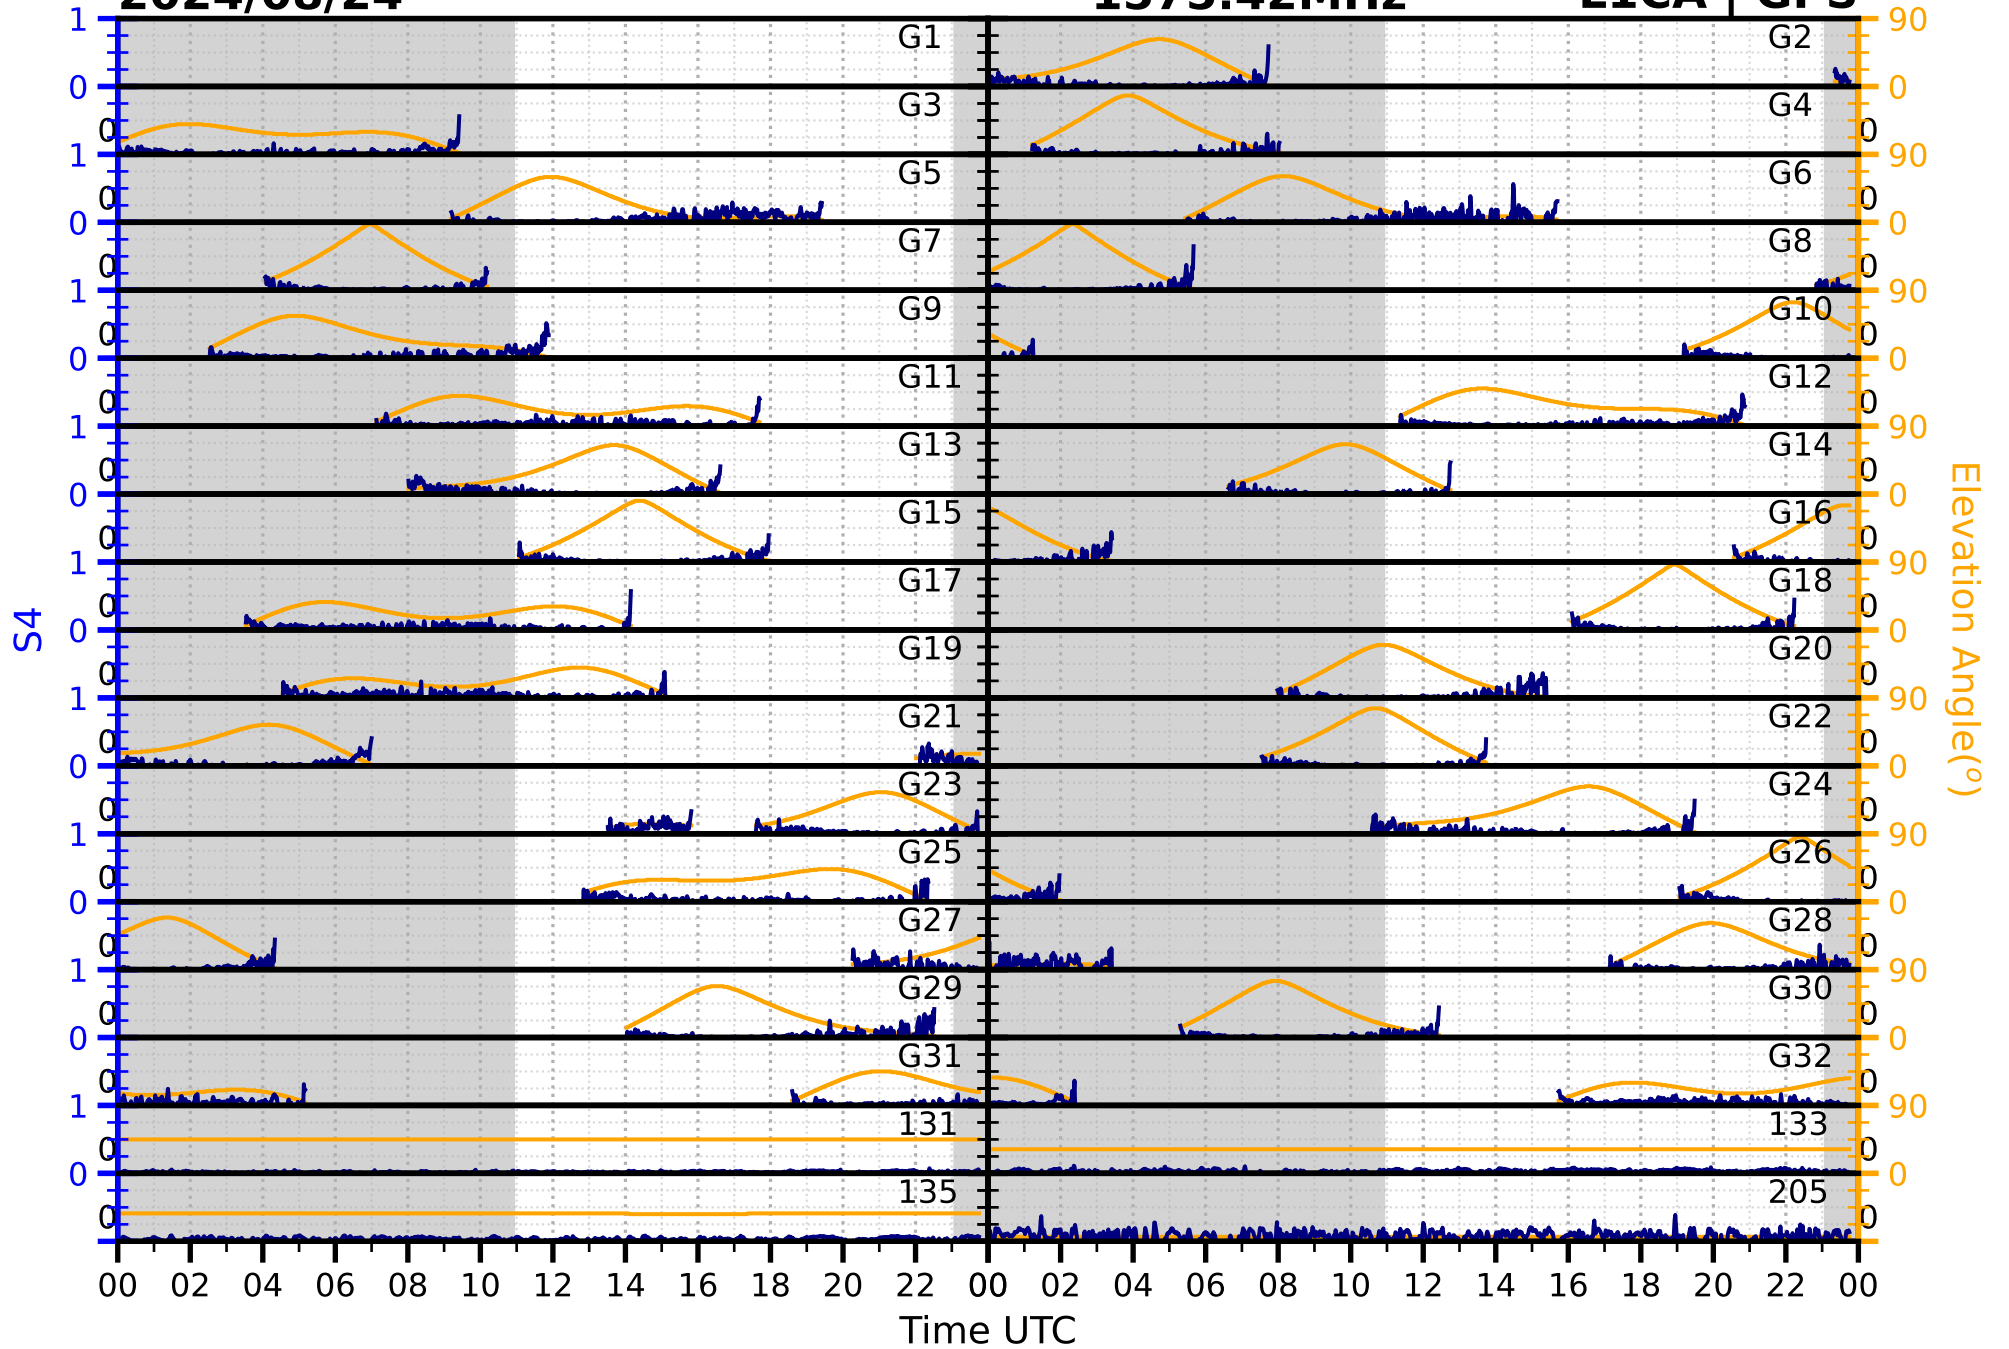

2024/08/24

S4

1575.42MHz

L1CA | GPS

2024/08/24

S4

1575.42MHz

L1BC | GALILEO

2024/08/24

S4

1602MHz

L1CA | GLONASS