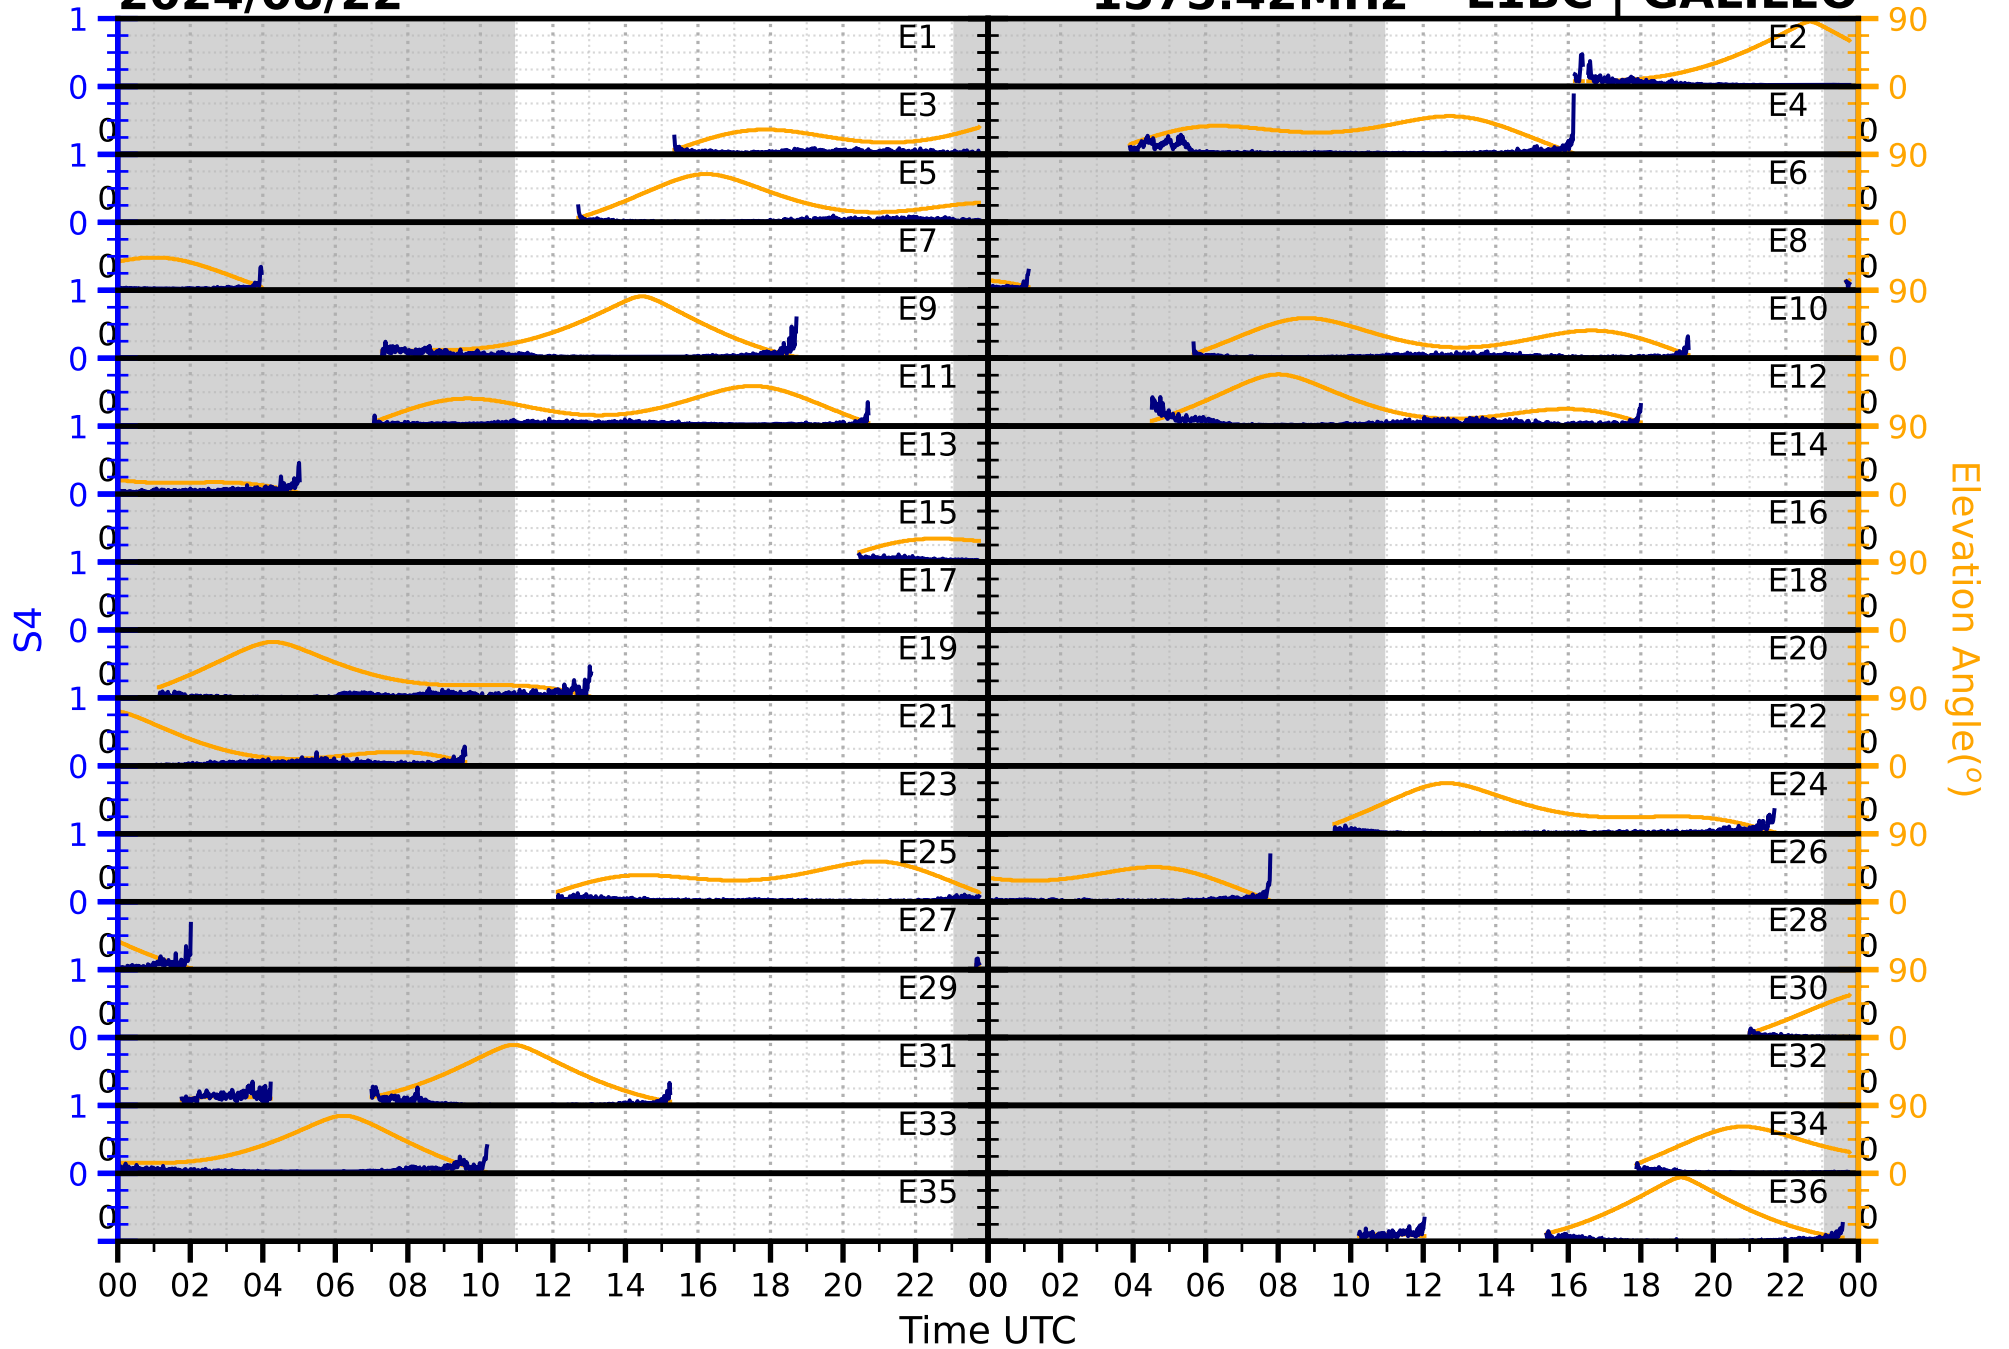

2024/08/22

S4

1575.42MHz

L1CA | GPS

2024/08/22

S4

1575.42MHz

L1BC | GALILEO

2024/08/22

S4

1602MHz

L1CA | GLONASS