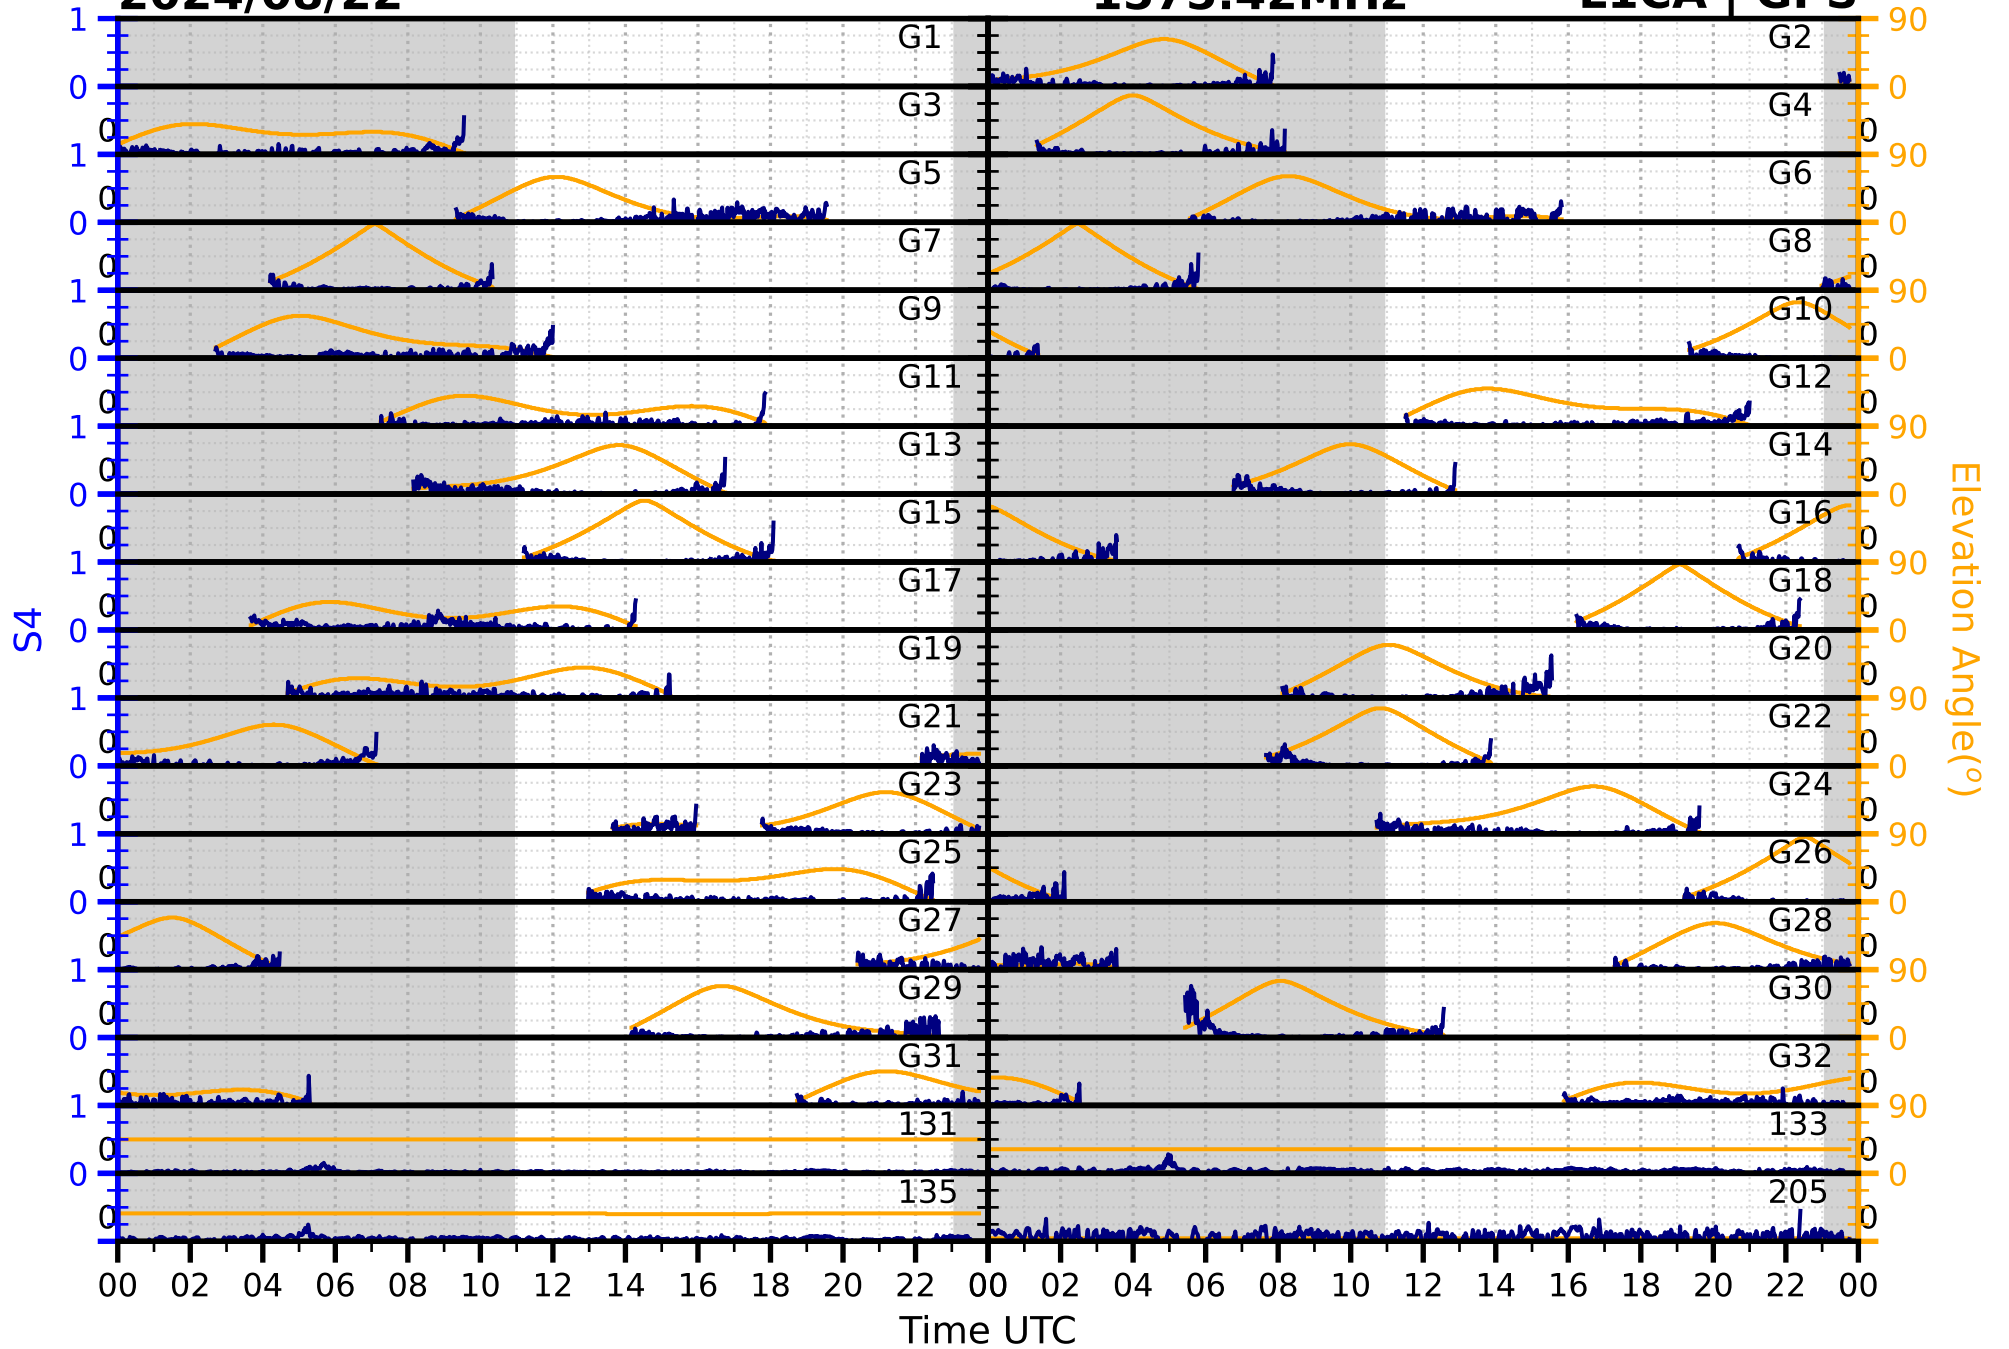

2024/08/22

S4

1575.42MHz

L1CA | GPS

2024/08/22

S4

1575.42MHz

L1BC | GALILEO

2024/08/22

S4

1602MHz

L1CA | GLONASS