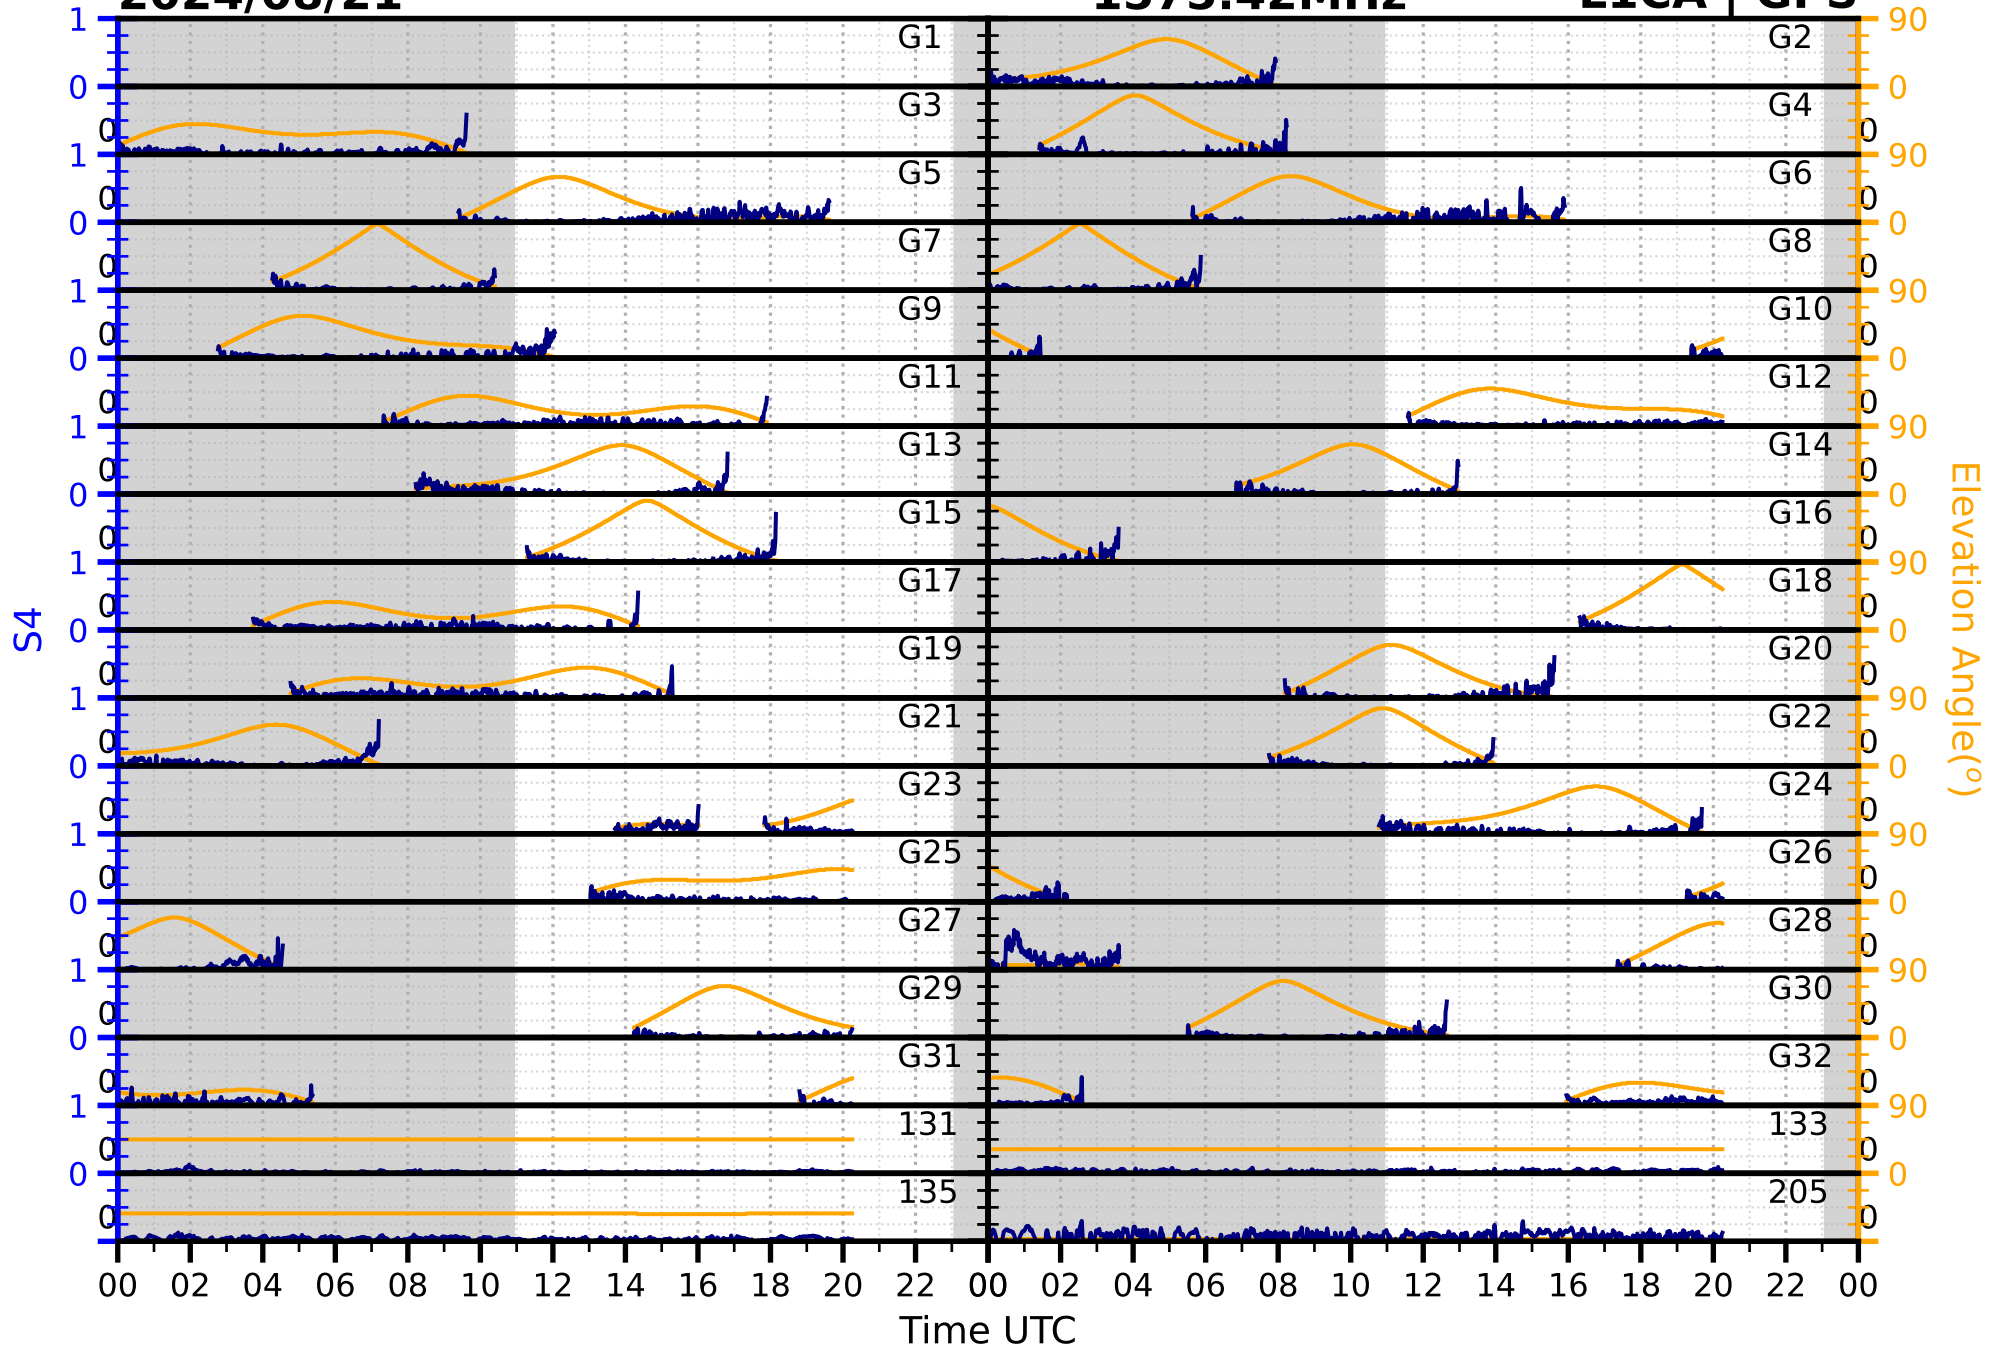

2024/08/21

S4

1575.42MHz

L1CA | GPS

2024/08/21

S4

1602MHz

L1CA | GLONASS