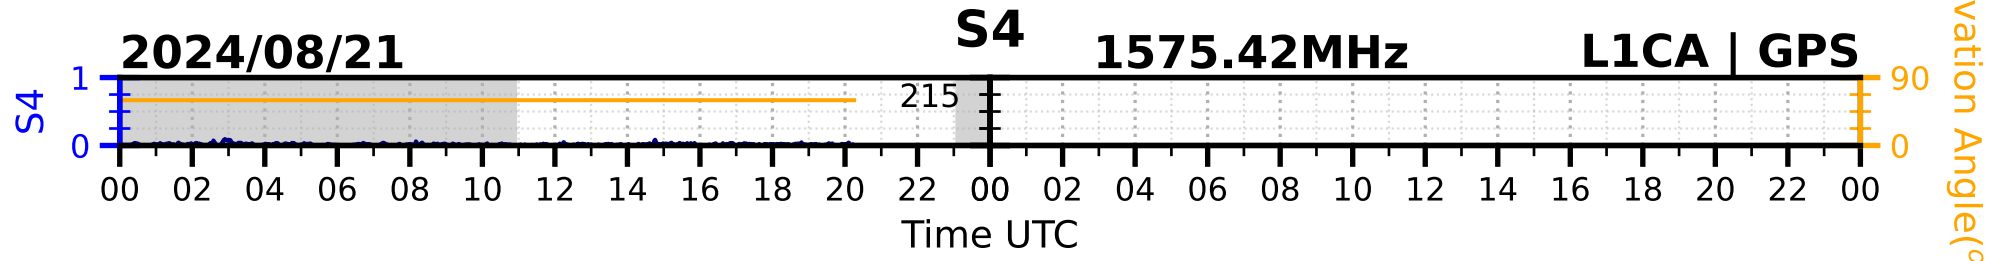

2024/08/21

S4

1575.42MHz

L1CA | GPS

2024/08/21

S4

1602MHz

L1CA | GLONASS