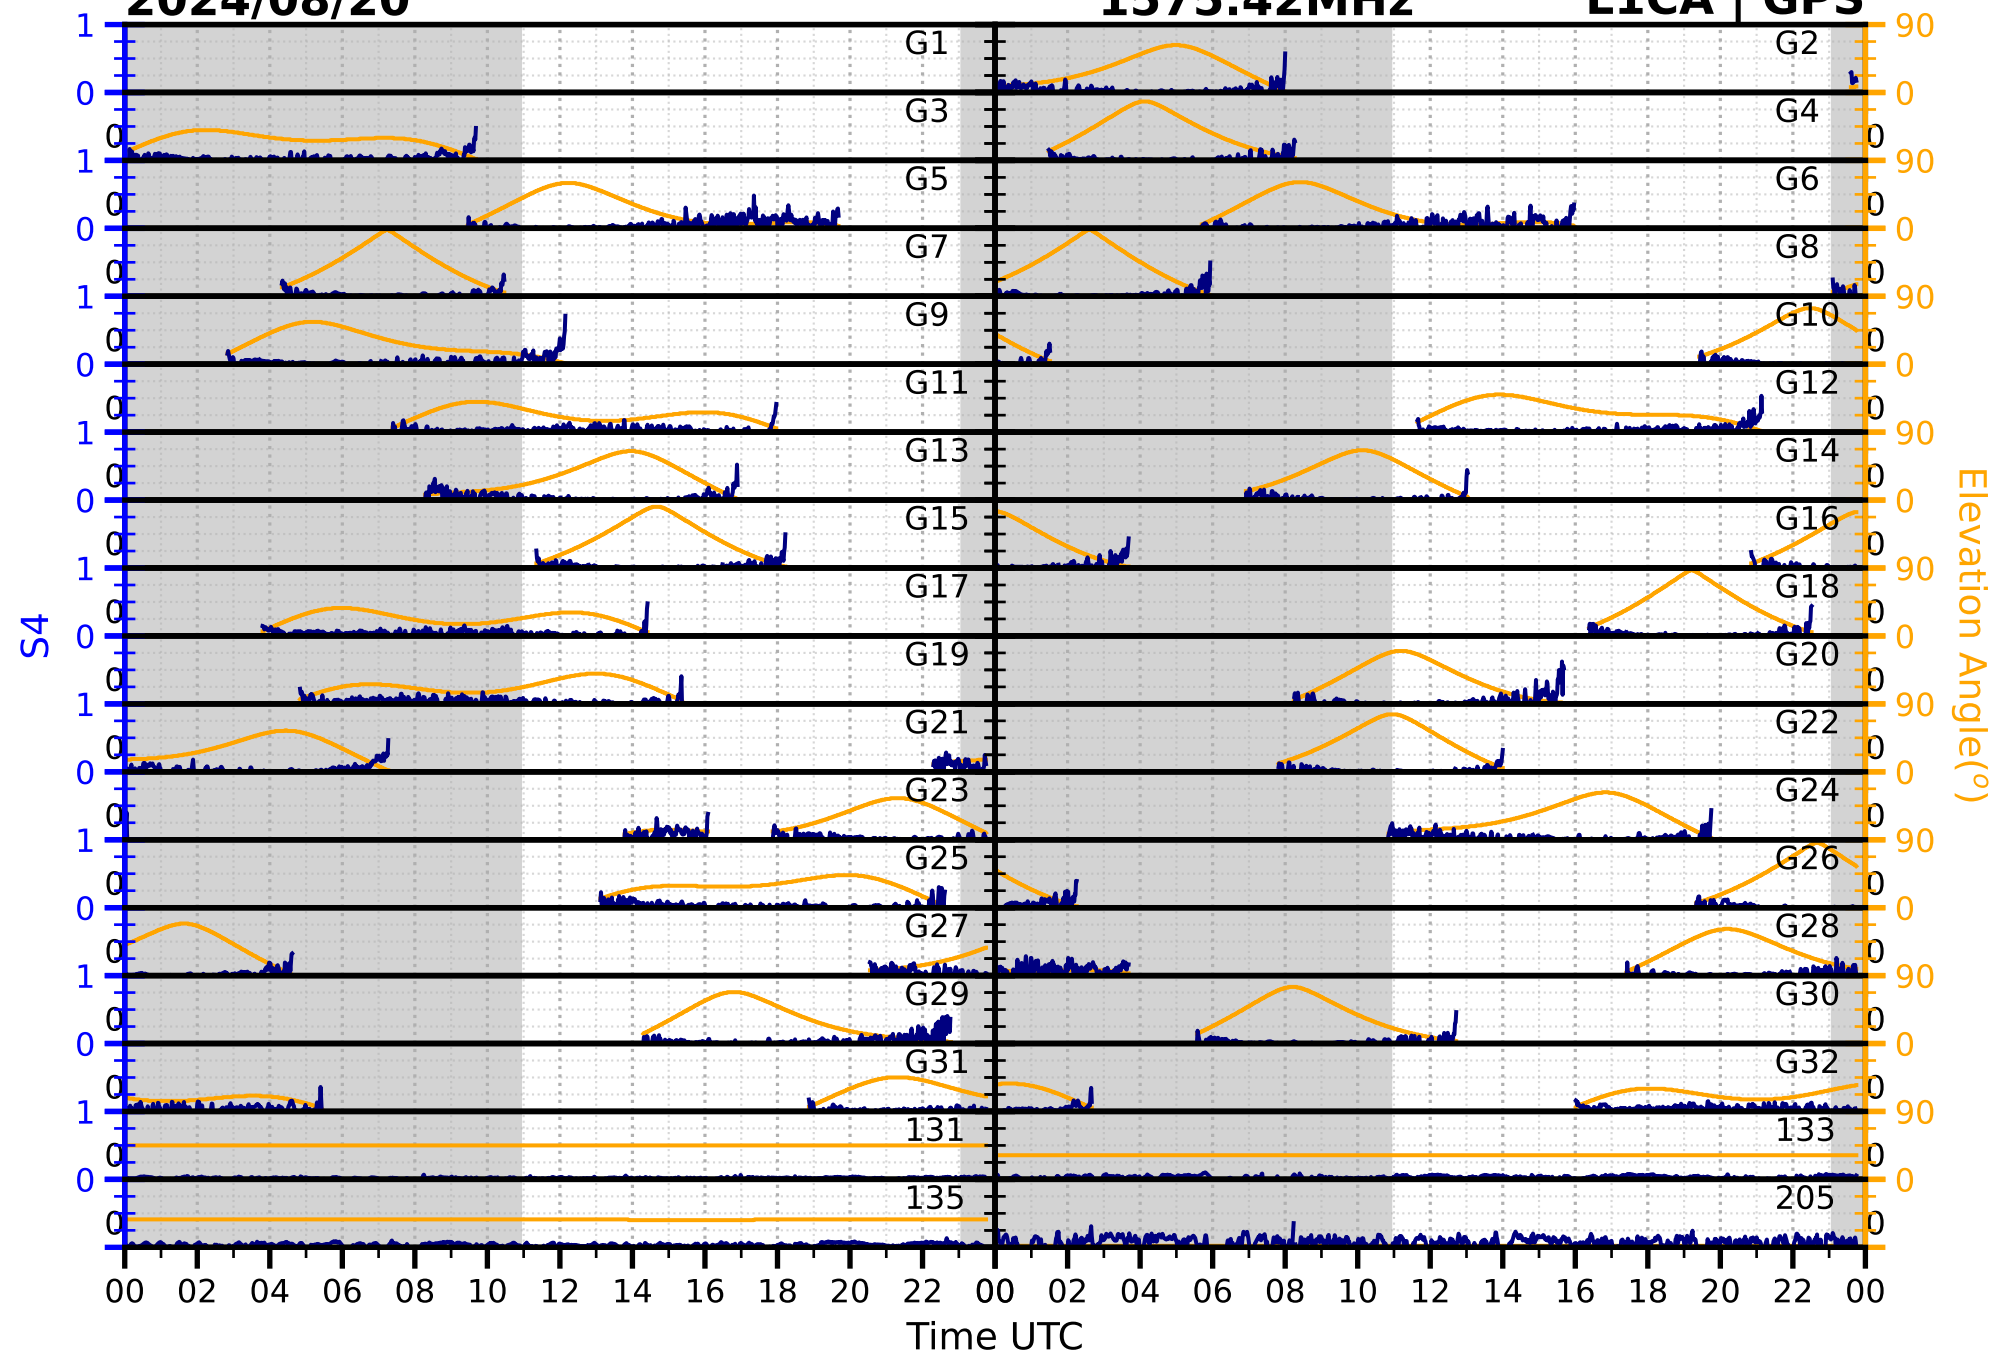

2024/08/20

S4 1575.42MHz

L1CA | GPS

2024/08/20

S4

1575.42MHz

L1BC | GALILEO

2024/08/20

S4

1602MHz

L1CA | GLONASS