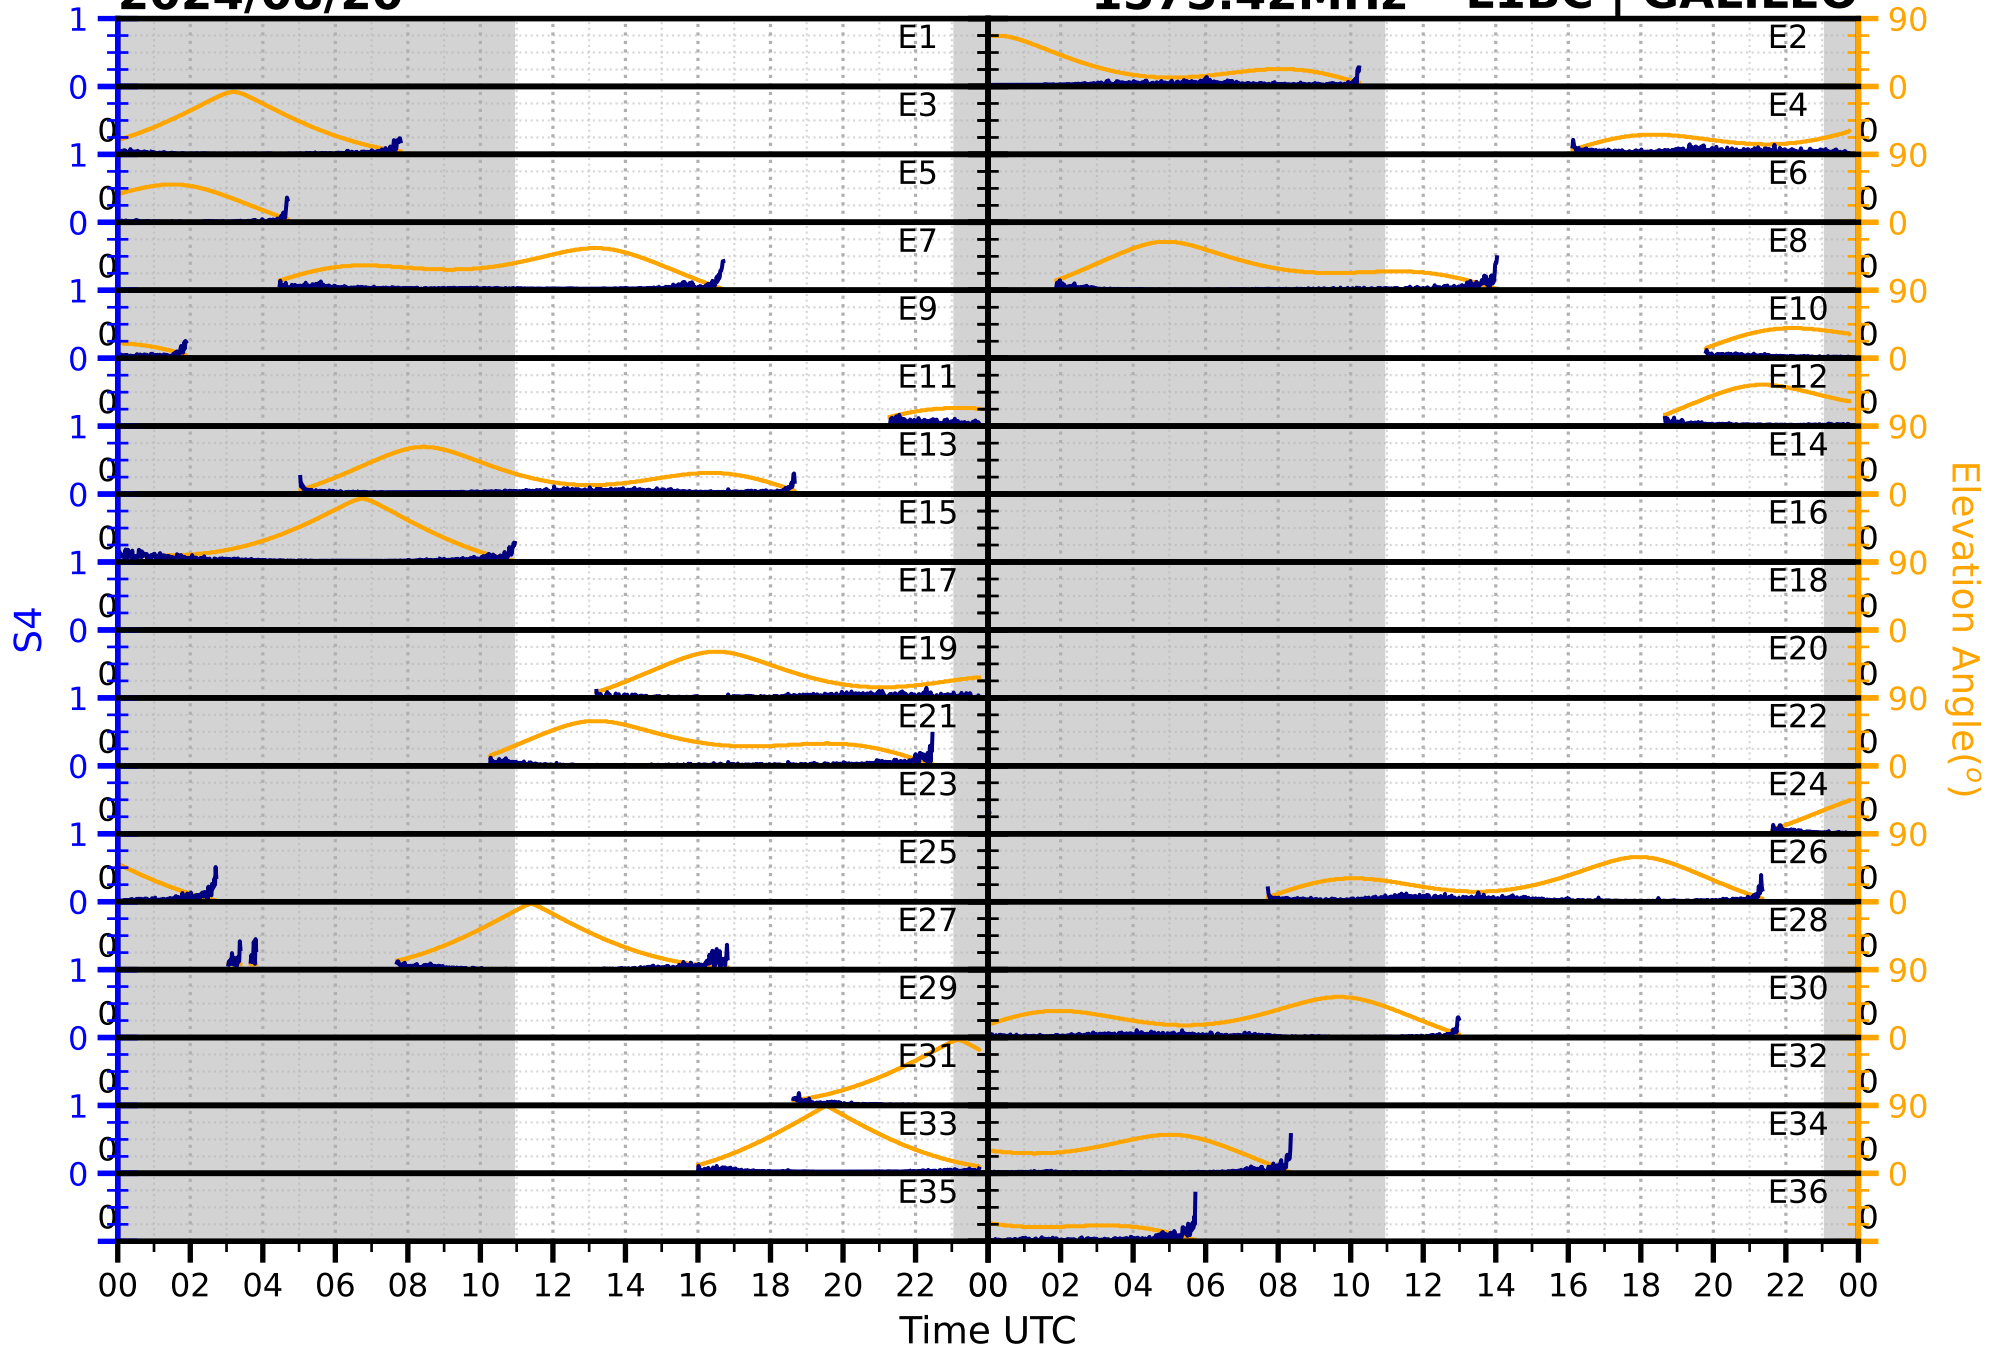

2024/08/20

S4 1575.42MHz

L1CA | GPS

2024/08/20

S4

1575.42MHz

L1BC | GALILEO

2024/08/20

S4

1602MHz

L1CA | GLONASS