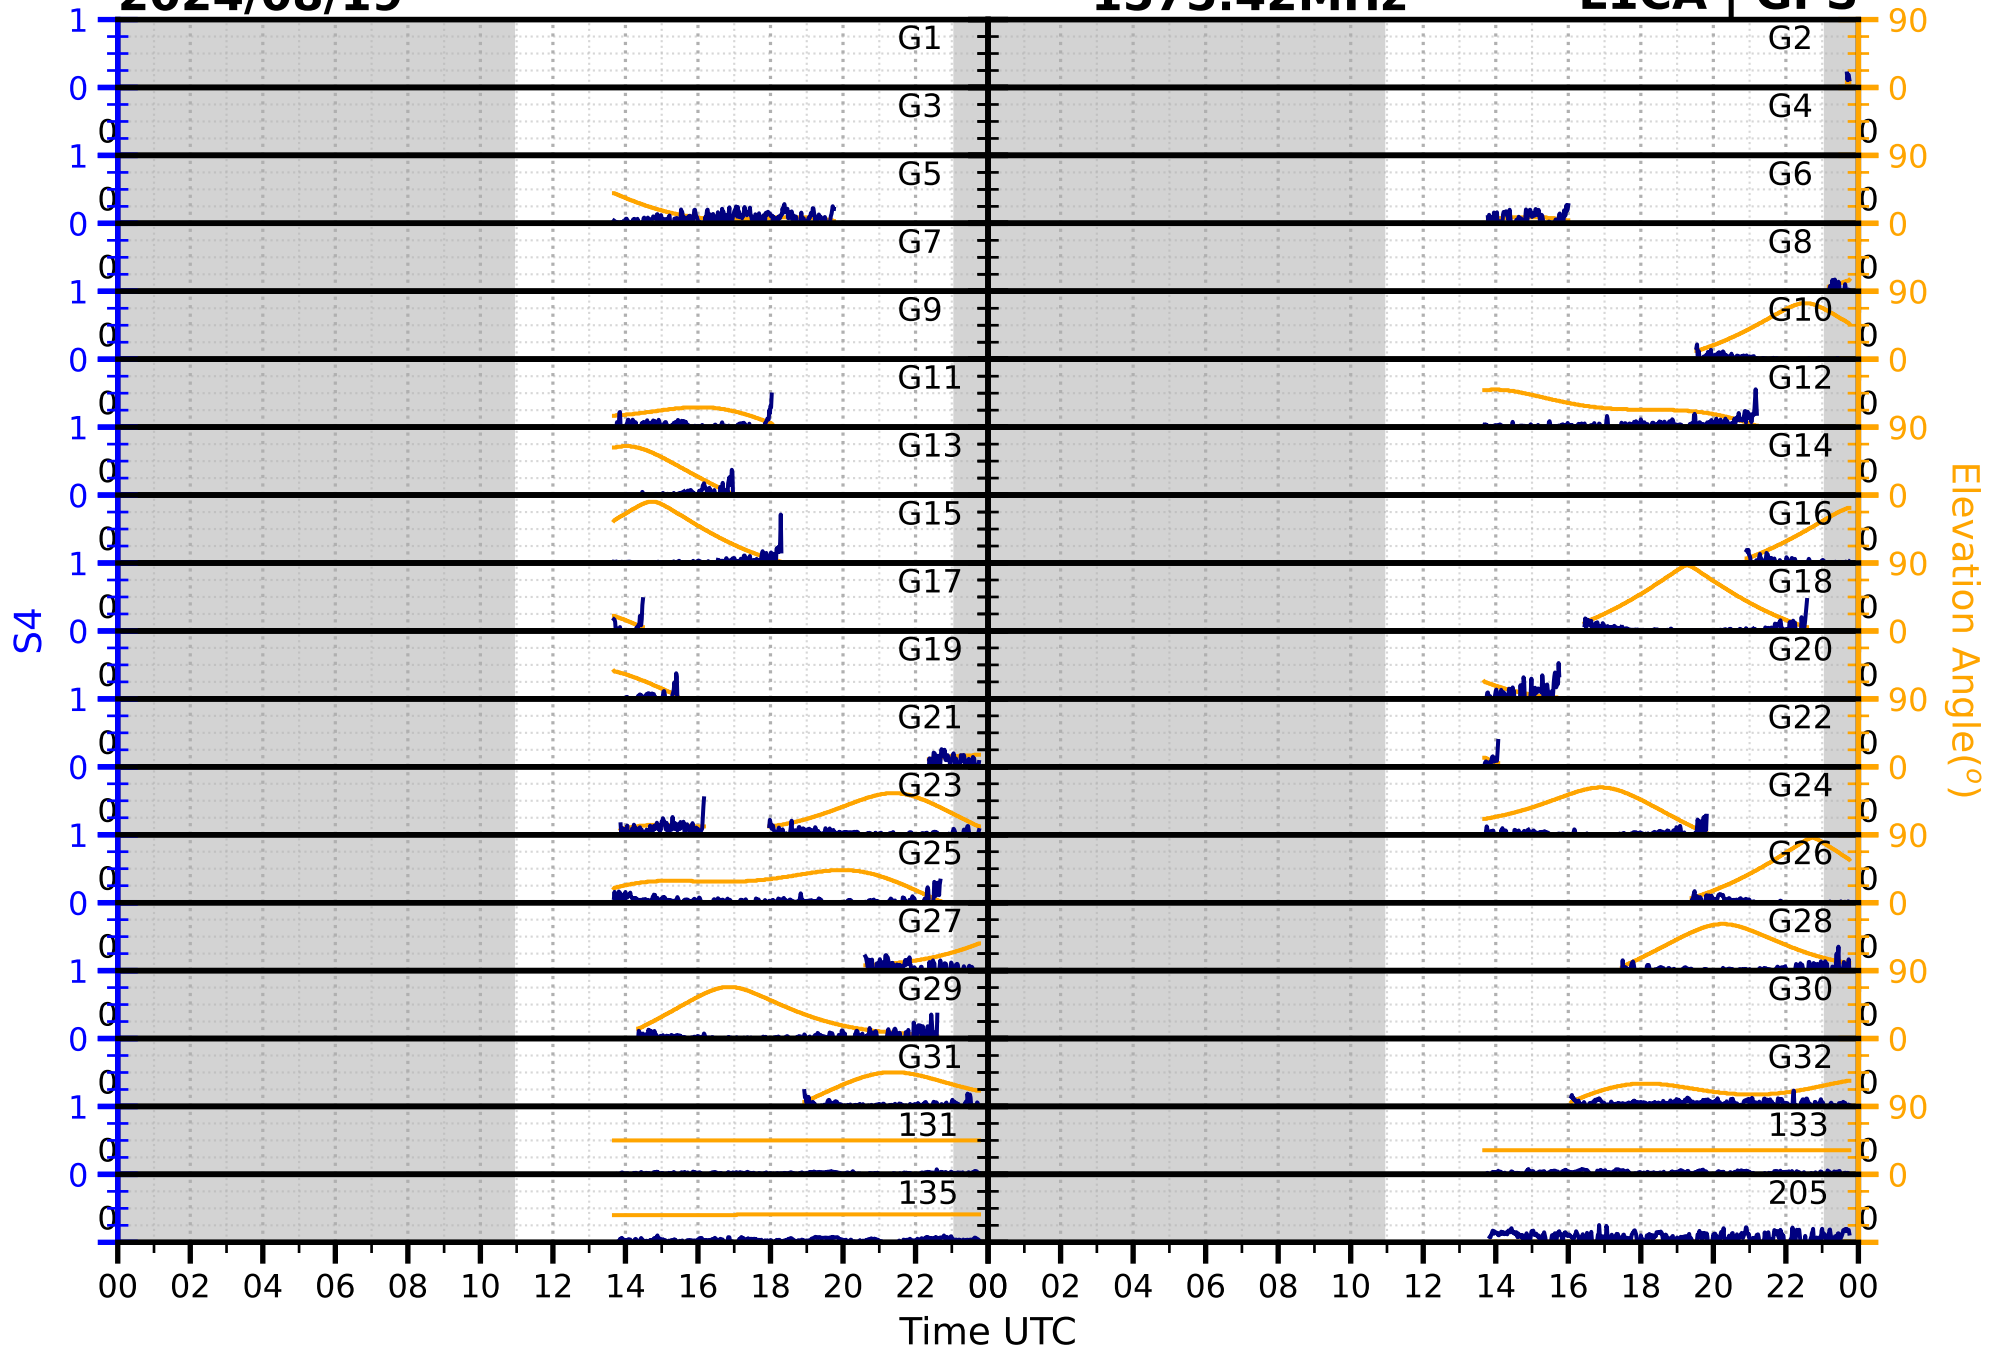

2024/08/19

S4

1575.42MHz

L1CA | GPS

2024/08/19

S4

1602MHz

L1CA | GLONASS