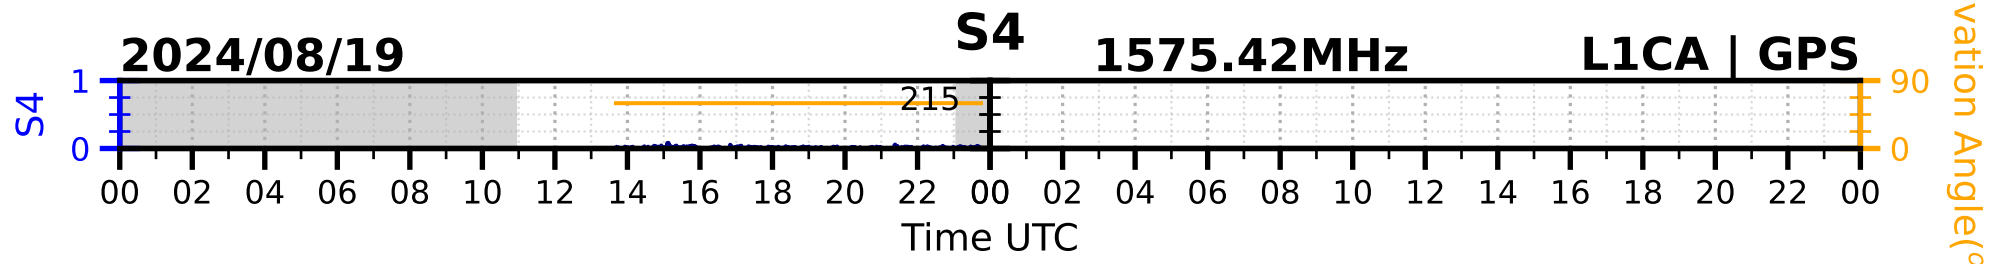

2024/08/19

S4

1575.42MHz

L1CA | GPS

2024/08/19

S4

1602MHz

L1CA | GLONASS