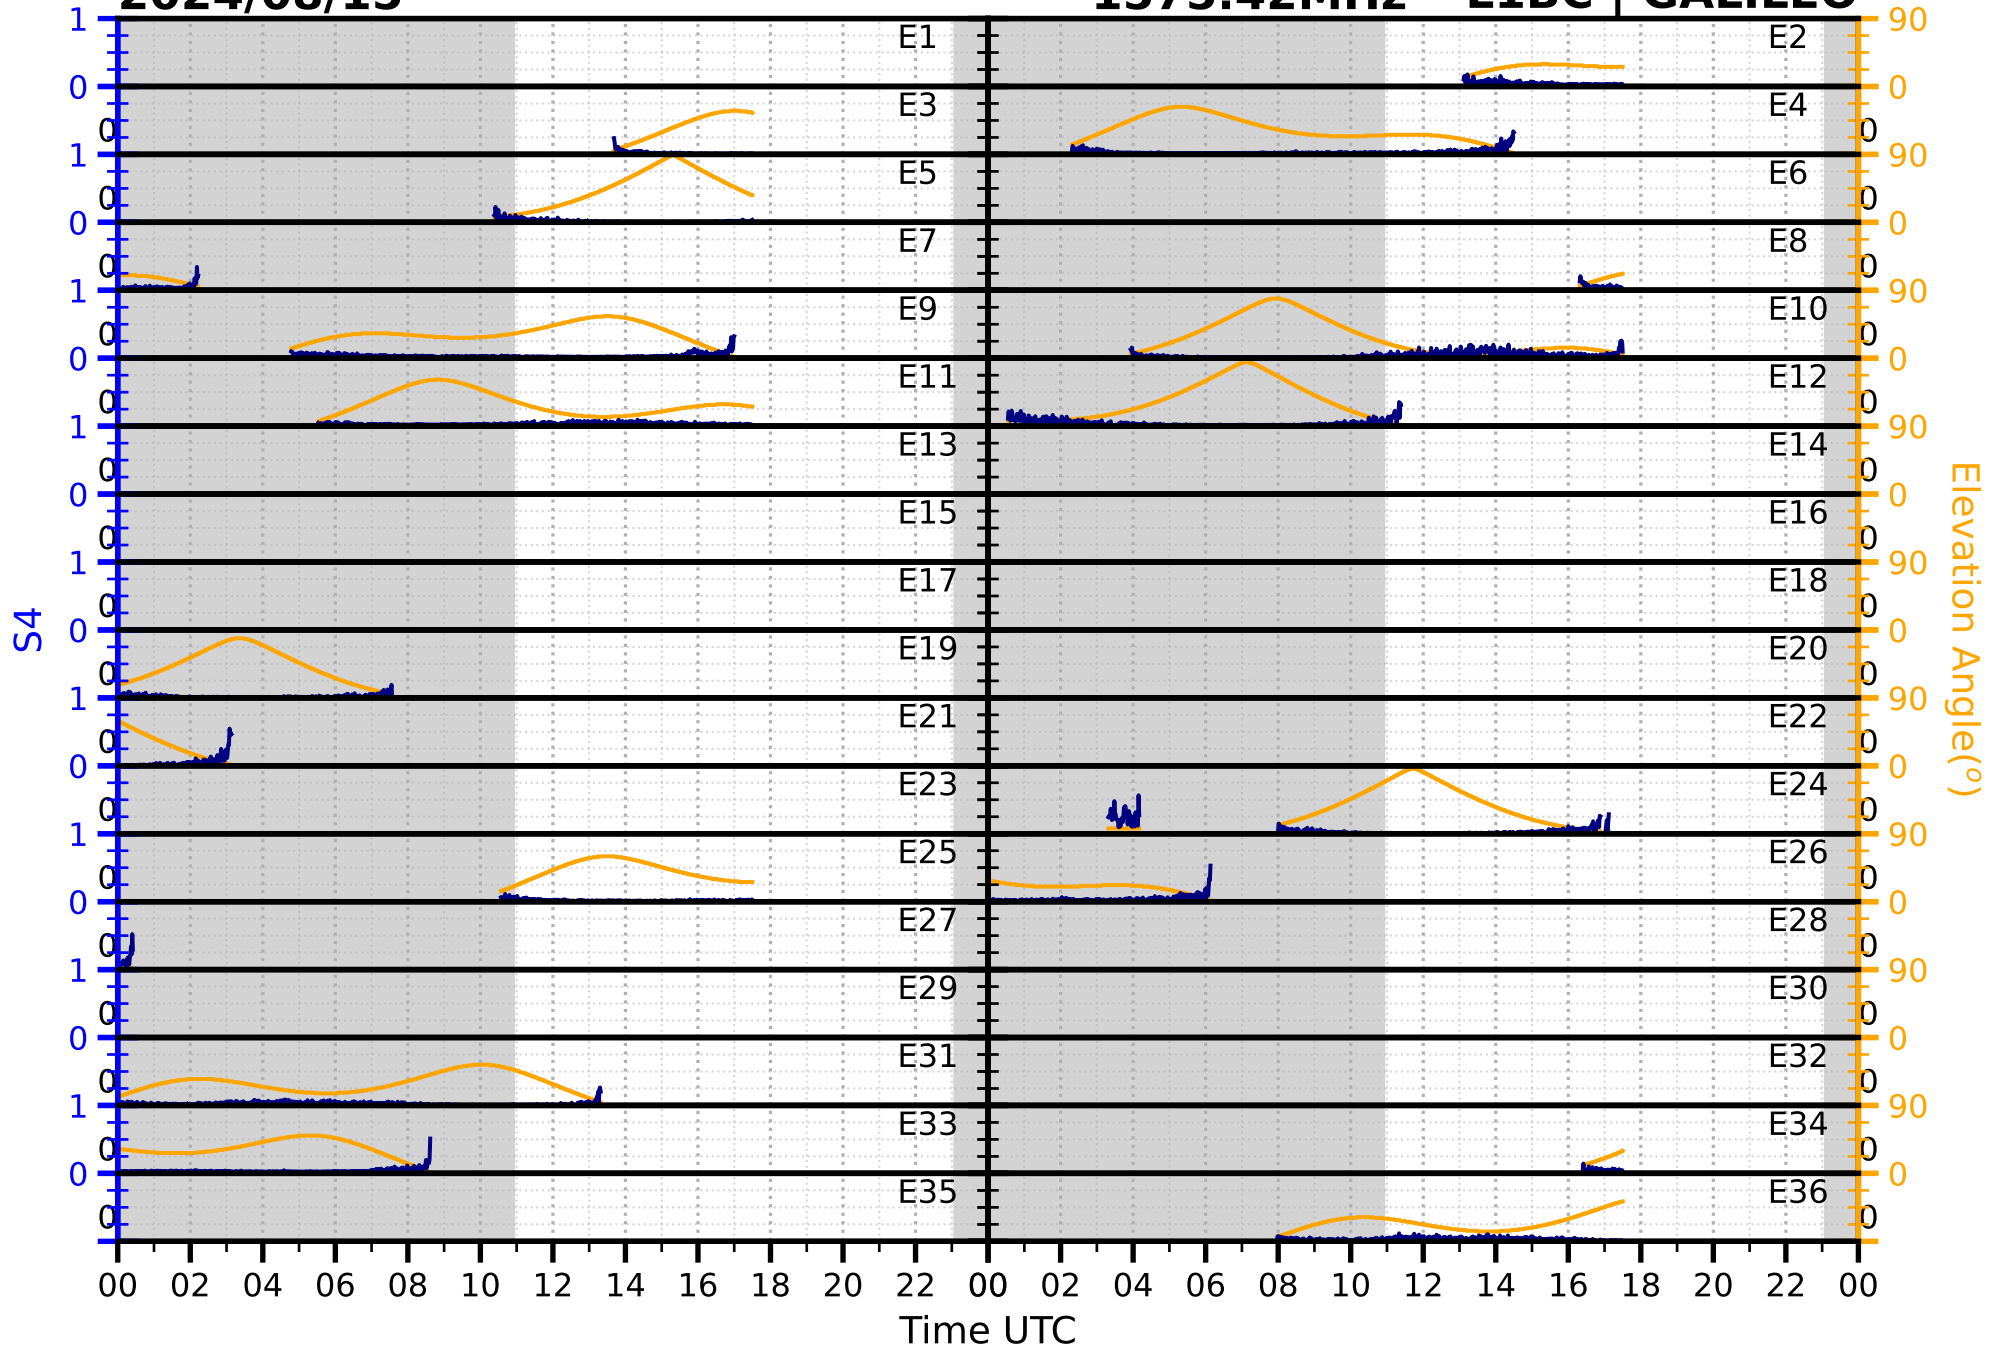

2024/08/15

S4

1575.42MHz

L1CA | GPS

2024/08/15

S4

1575.42MHz

L1BC | GALILEO

2024/08/15

S4

1602MHz

L1CA | GLONASS