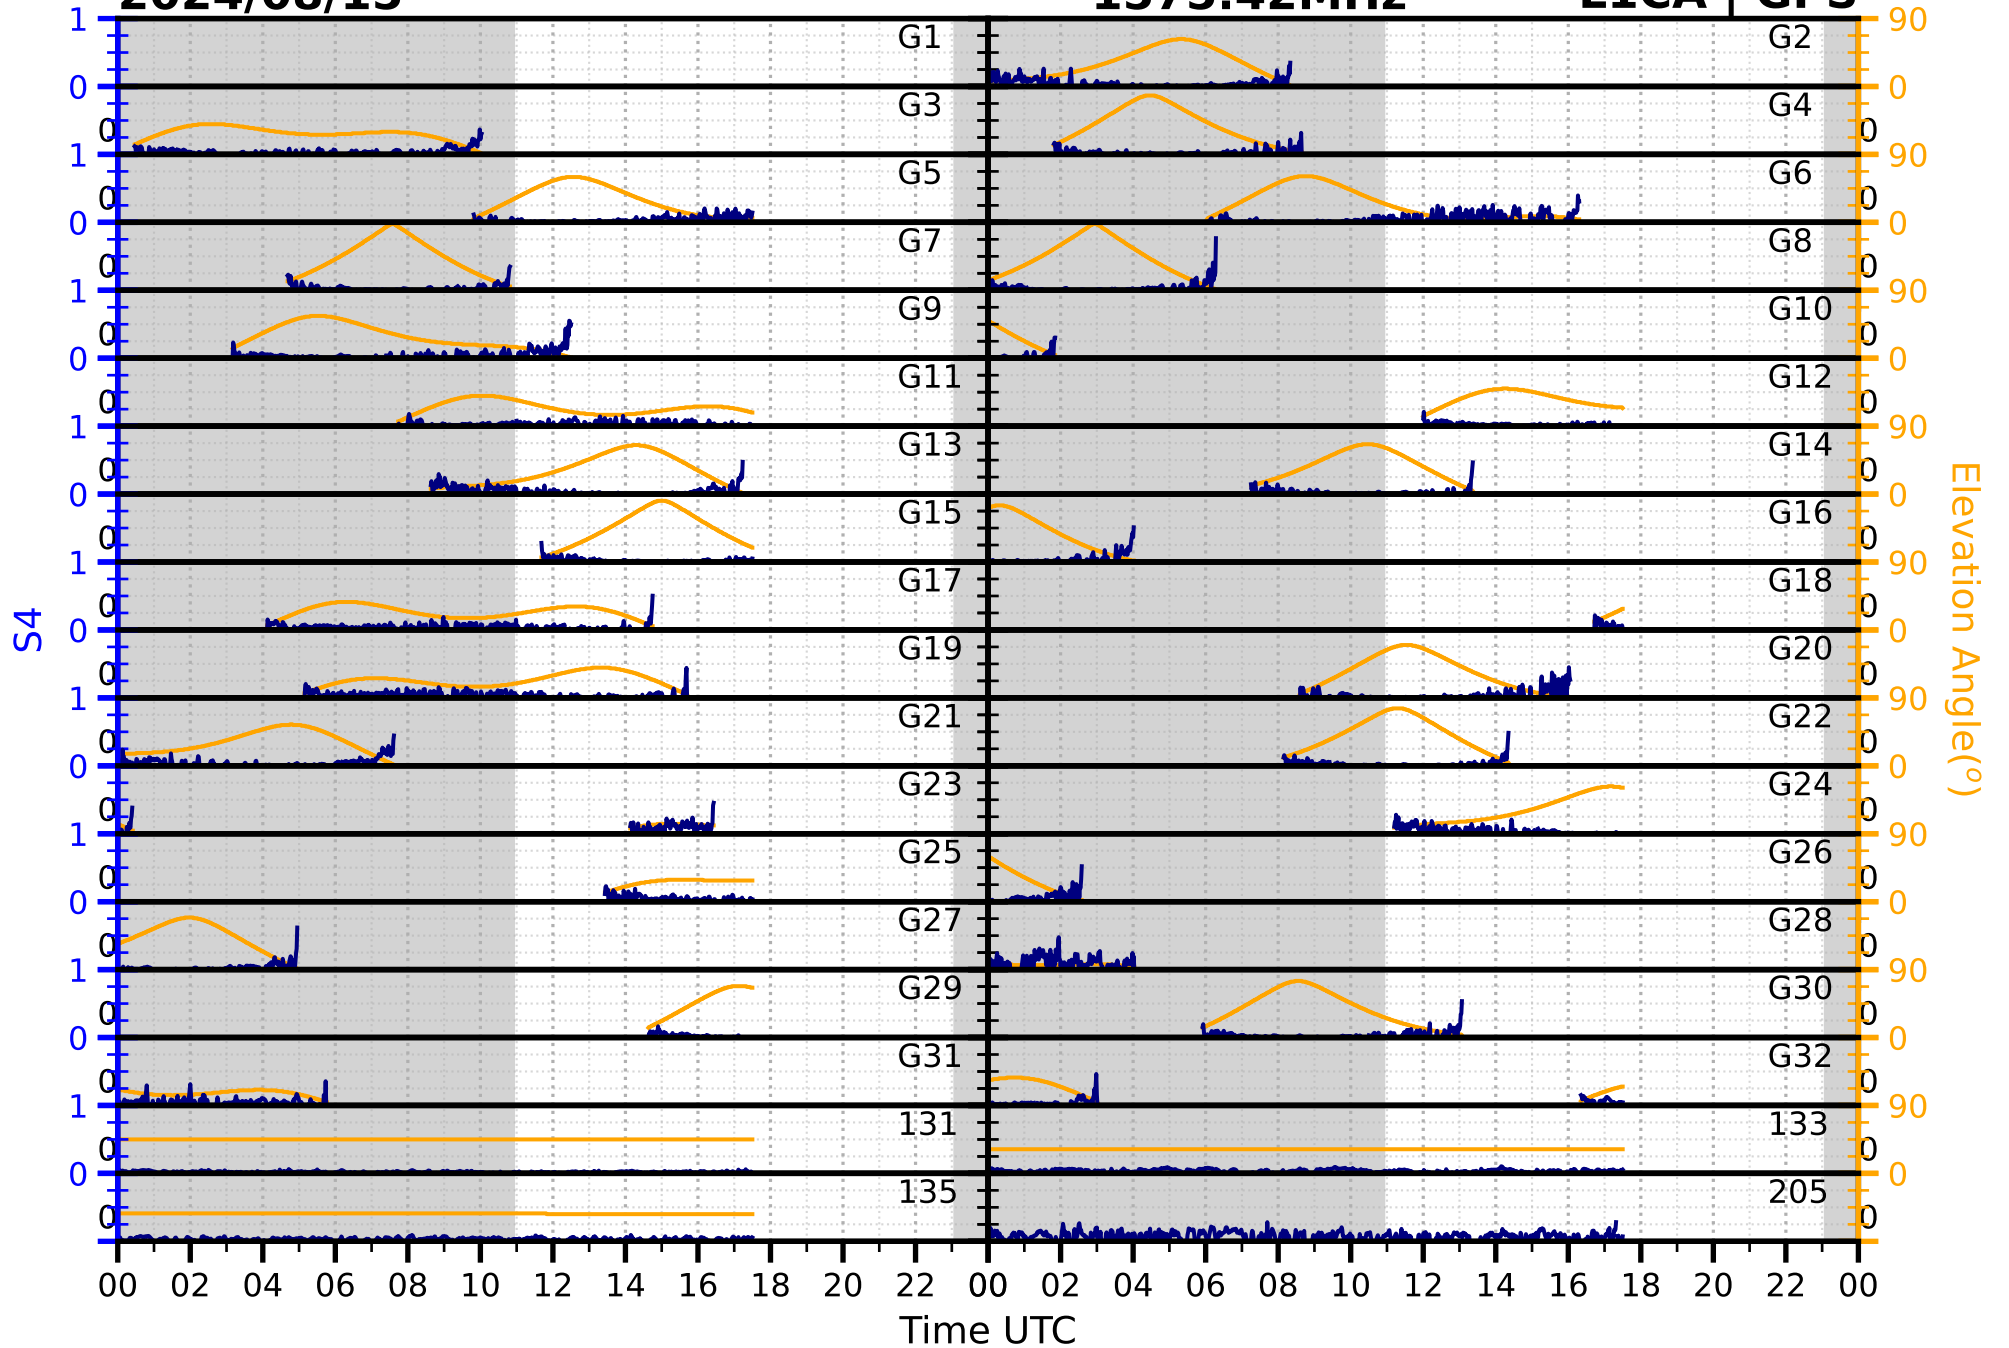

2024/08/15

S4

1575.42MHz

L1CA | GPS

2024/08/15

S4

1575.42MHz

L1BC | GALILEO

2024/08/15

S4

1602MHz

L1CA | GLONASS