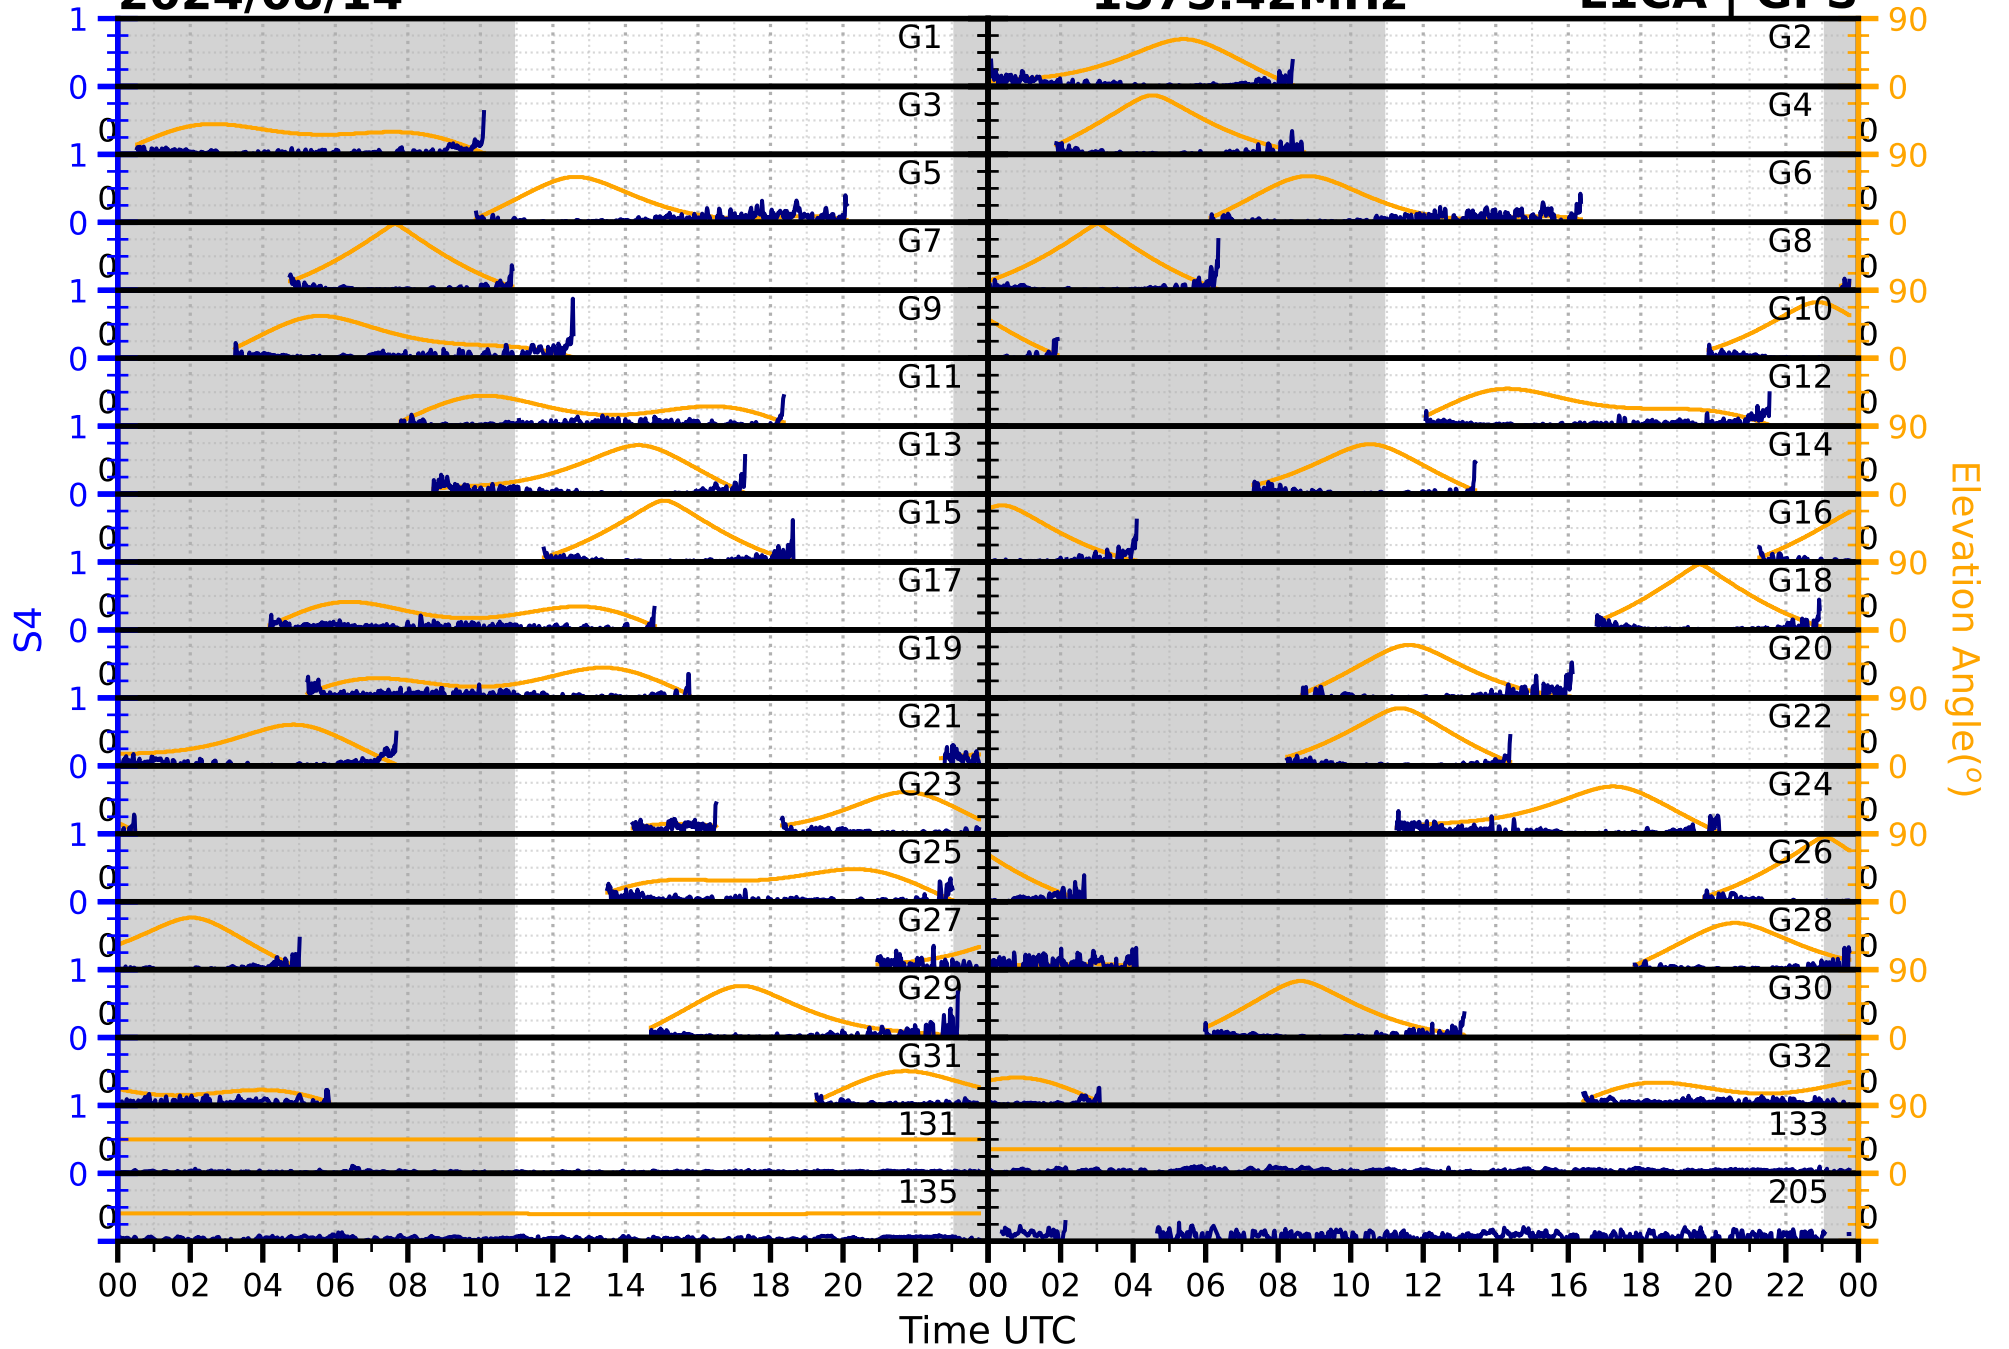

2024/08/14

S4

1575.42MHz

L1CA | GPS

2024/08/14

S4 1575.42MHz L1BC | GALILEO

2024/08/14

S4

1602MHz

L1CA | GLONASS