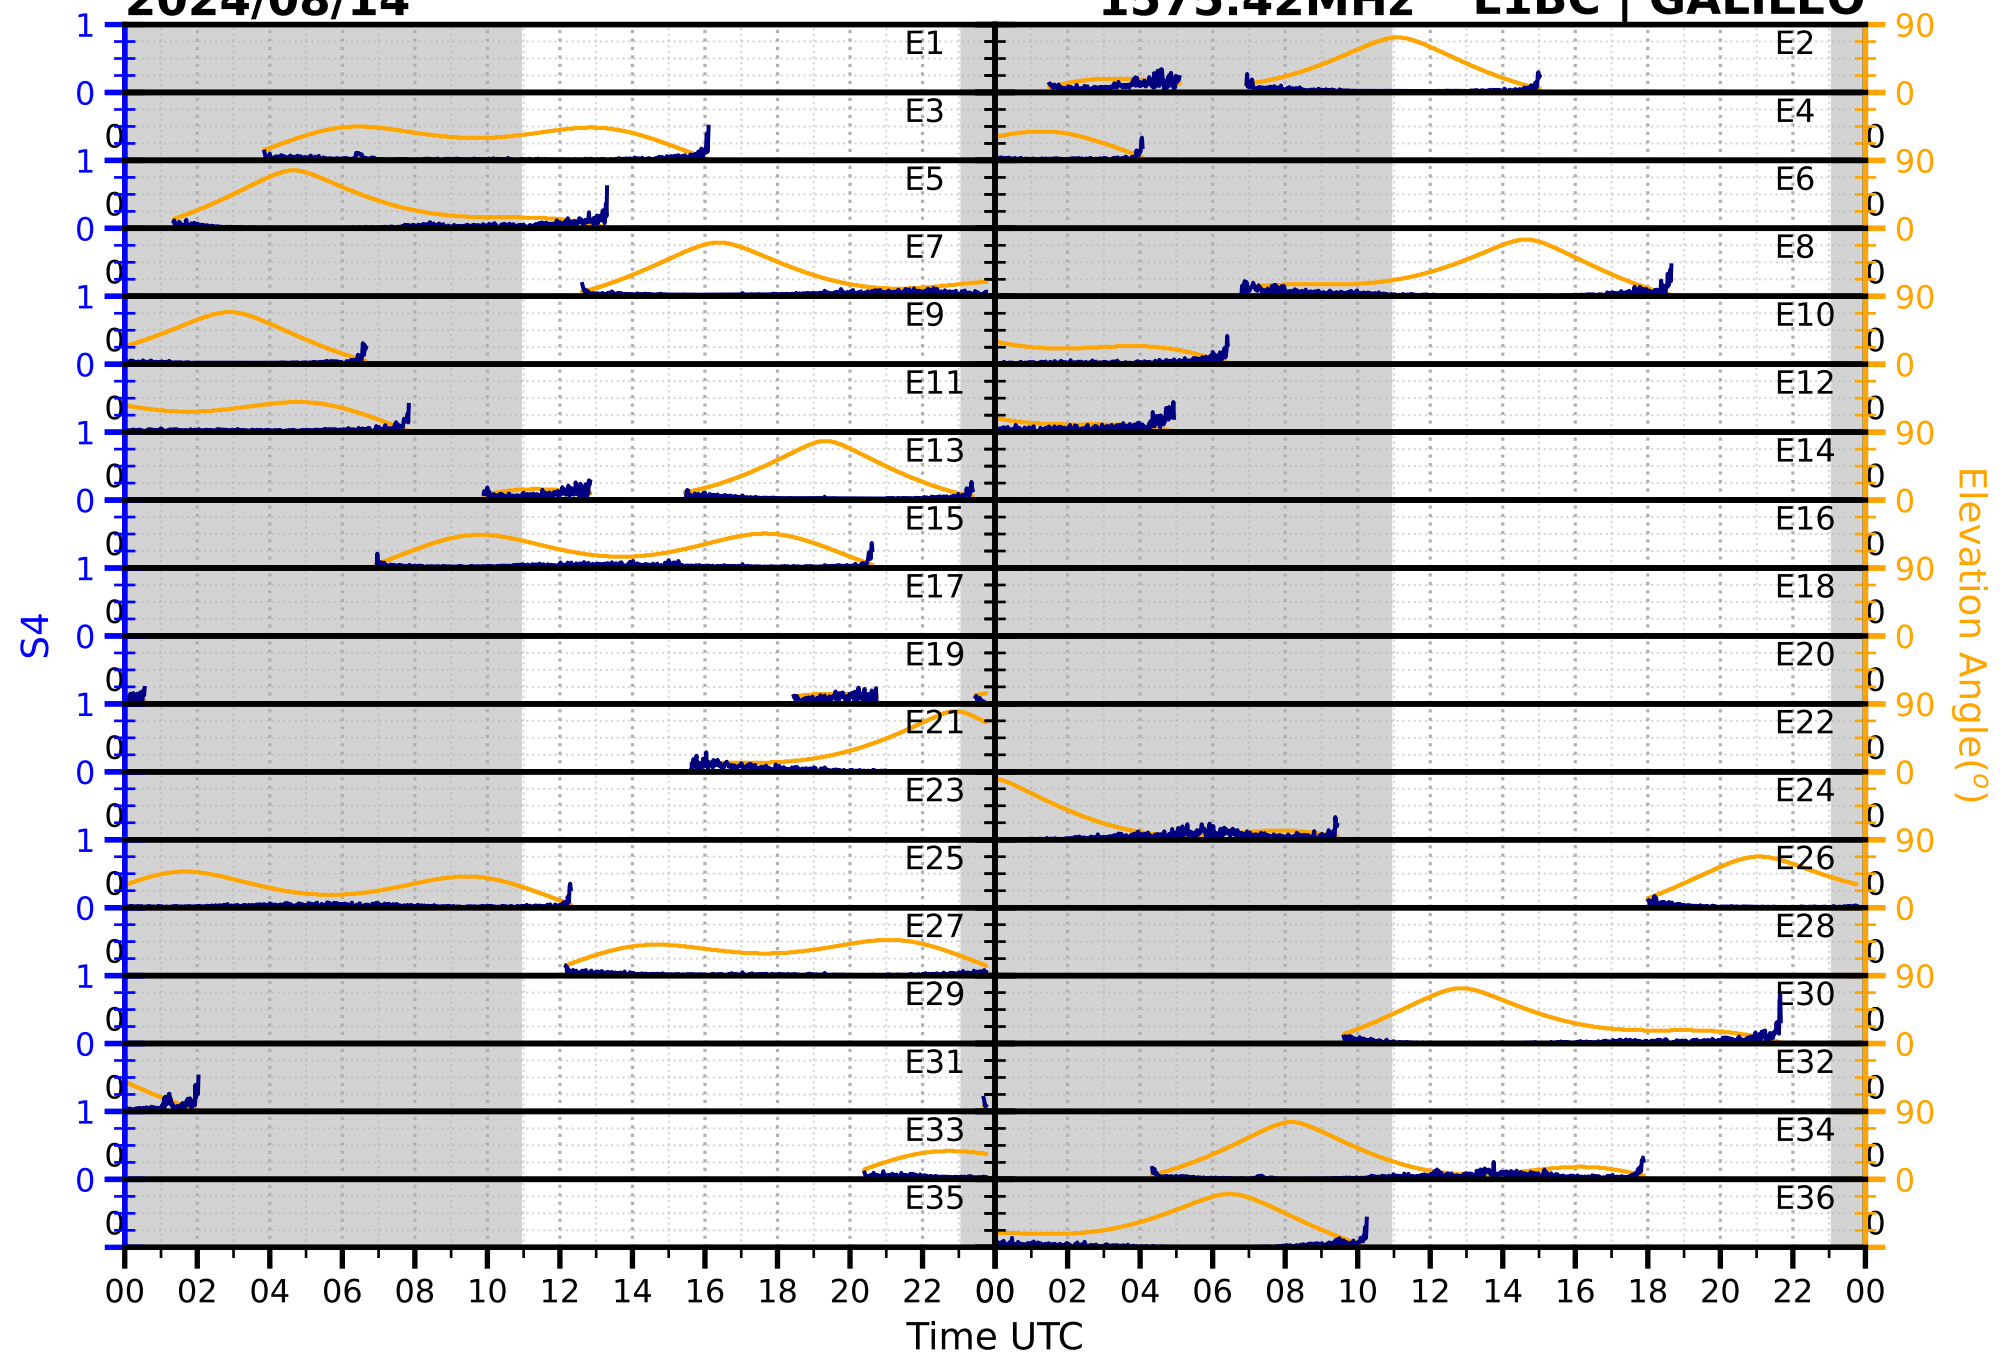

2024/08/14

S4

1575.42MHz

L1CA | GPS

2024/08/14

S4 1575.42MHz L1BC | GALILEO

2024/08/14

S4

1602MHz

L1CA | GLONASS