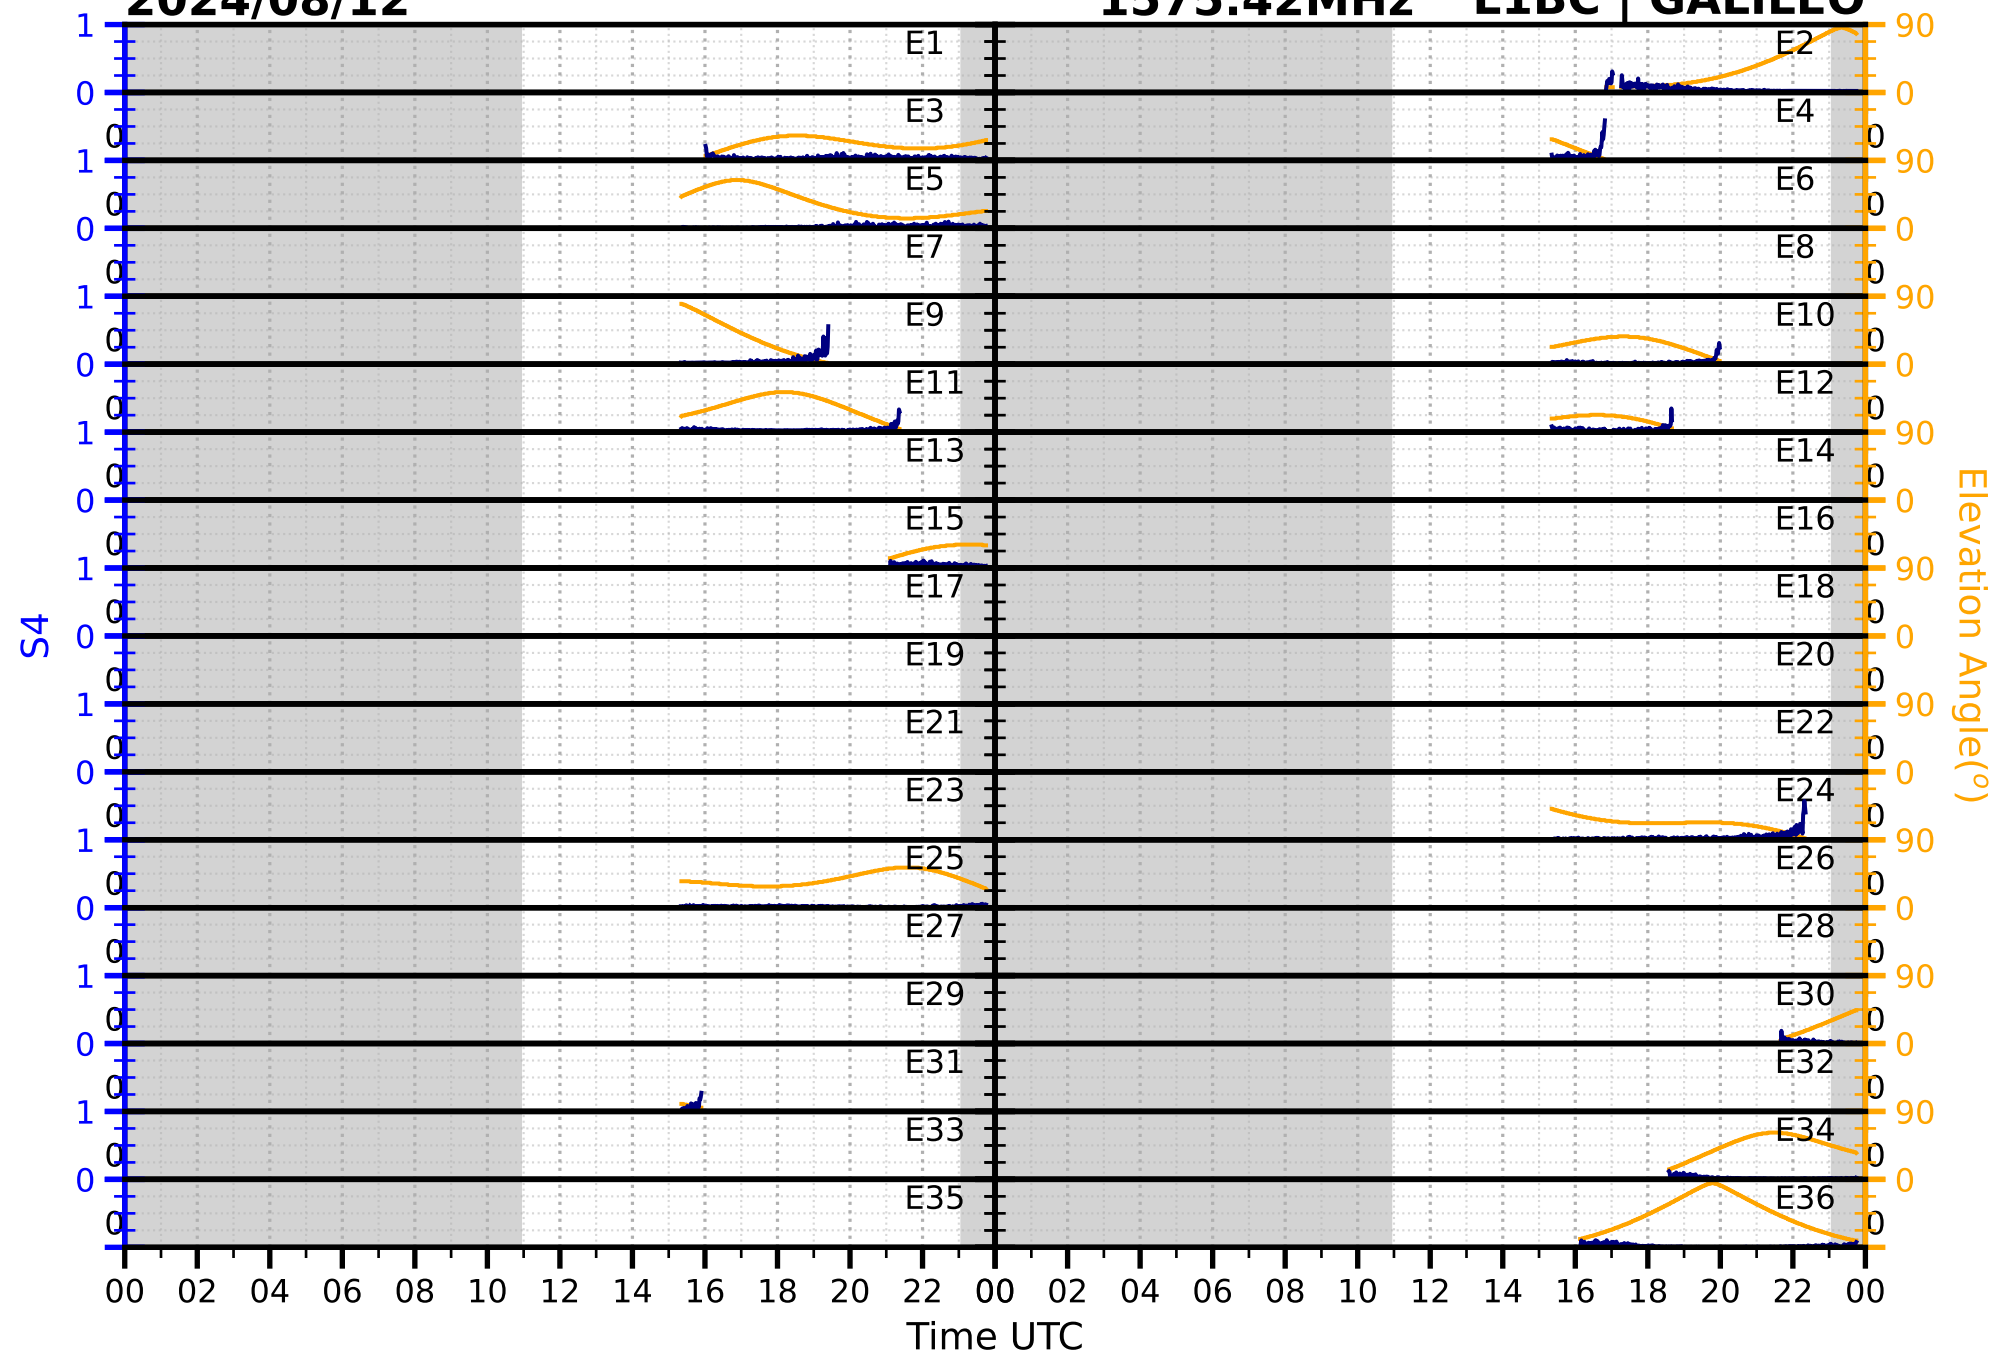

2024/08/12

S4

1575.42MHz

L1CA | GPS

2024/08/12

S4

1575.42MHz

L1BC | GALILEO

2024/08/12

S4

1602MHz

L1CA | GLONASS