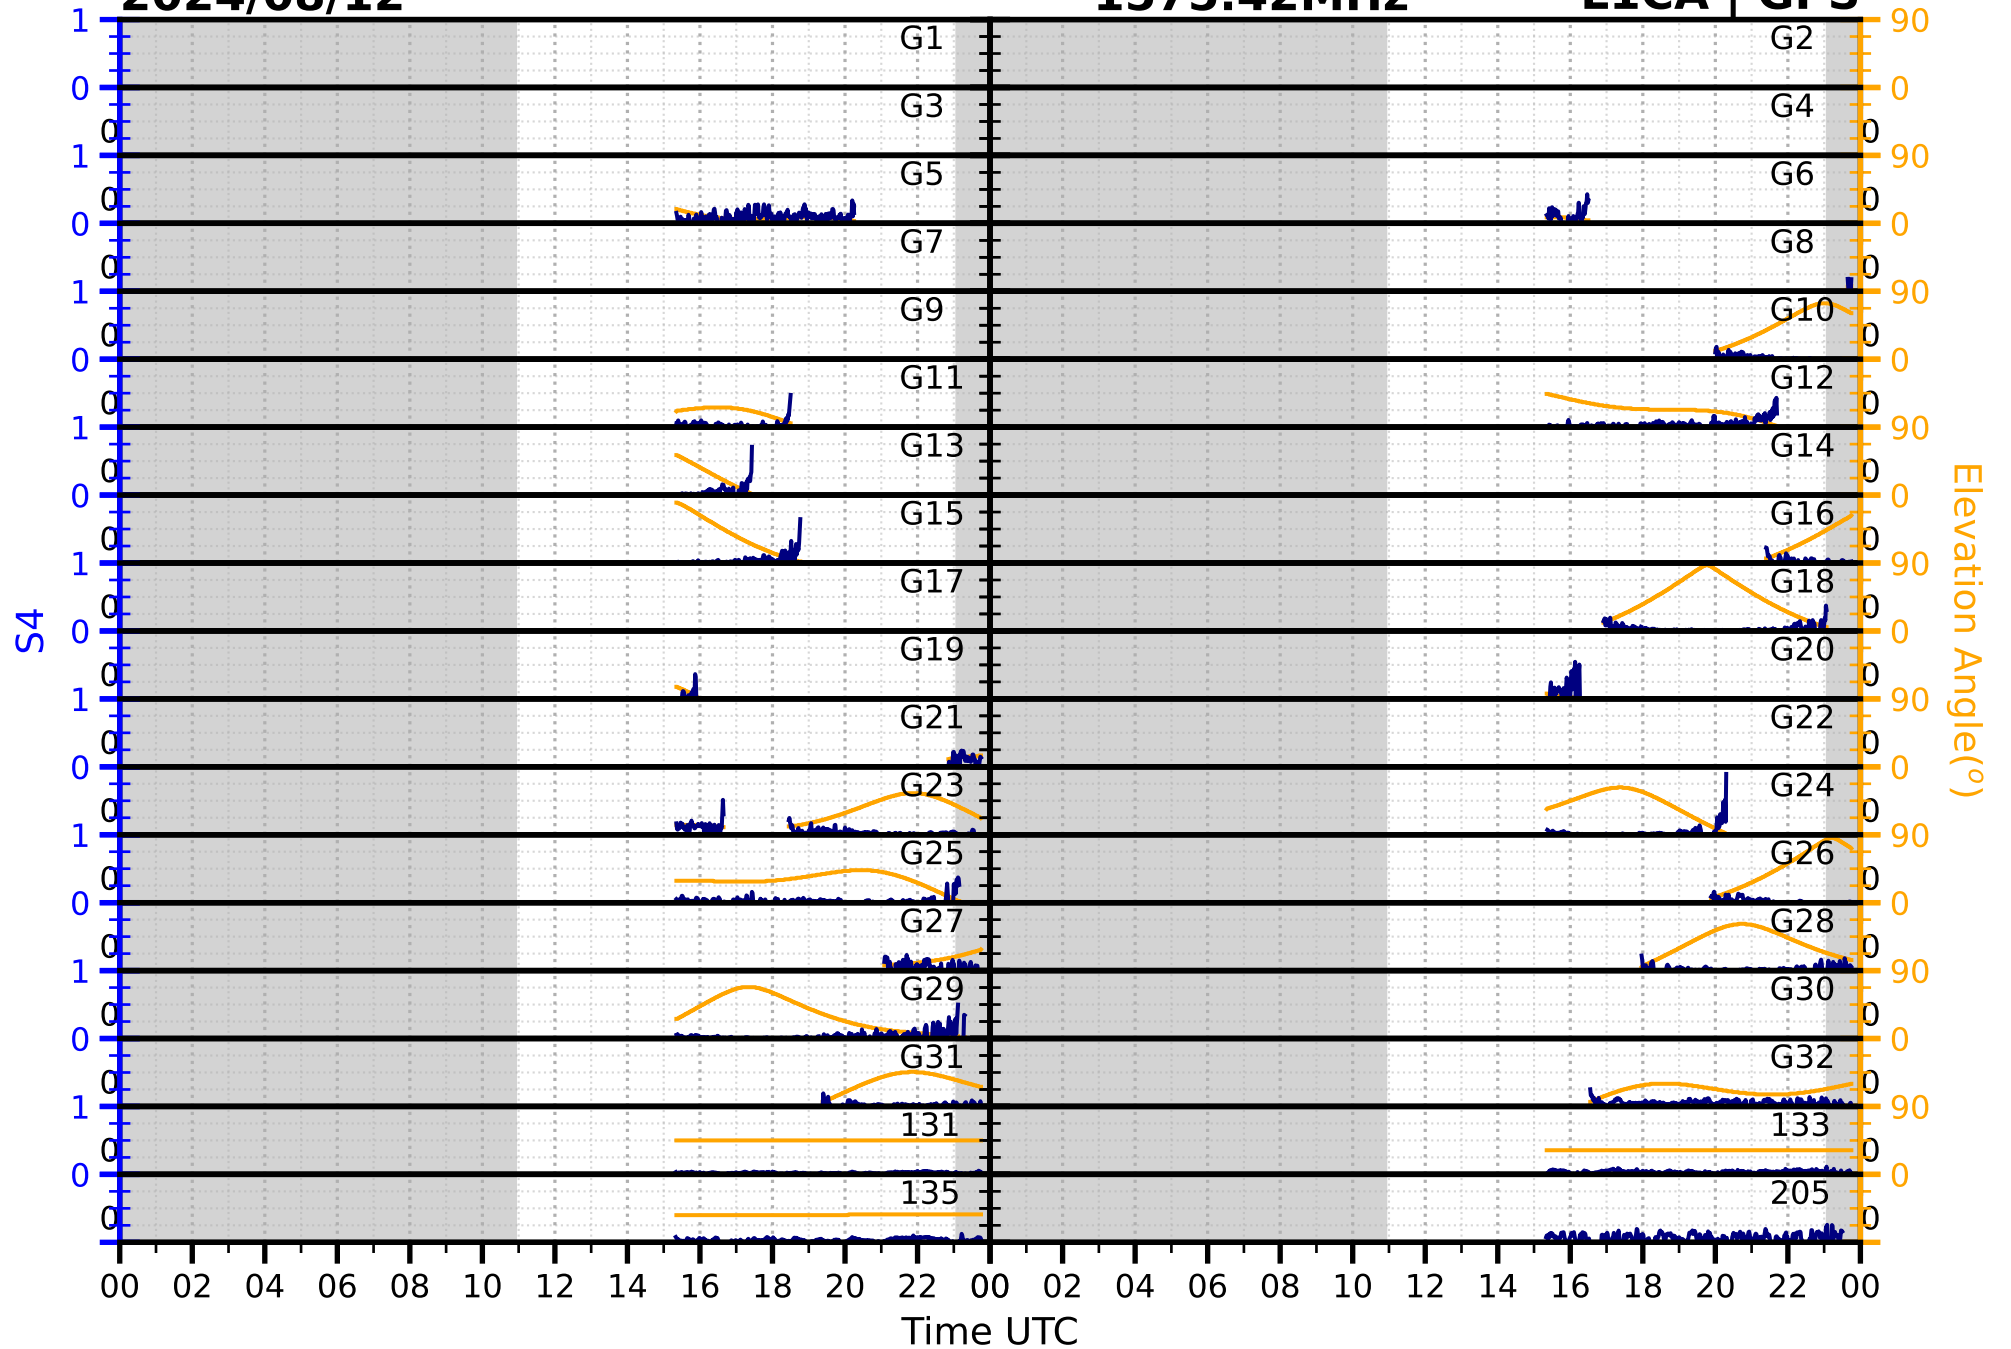

2024/08/12

S4

1575.42MHz

L1CA | GPS

2024/08/12

S4

1575.42MHz

L1BC | GALILEO

2024/08/12

S4

1602MHz

L1CA | GLONASS