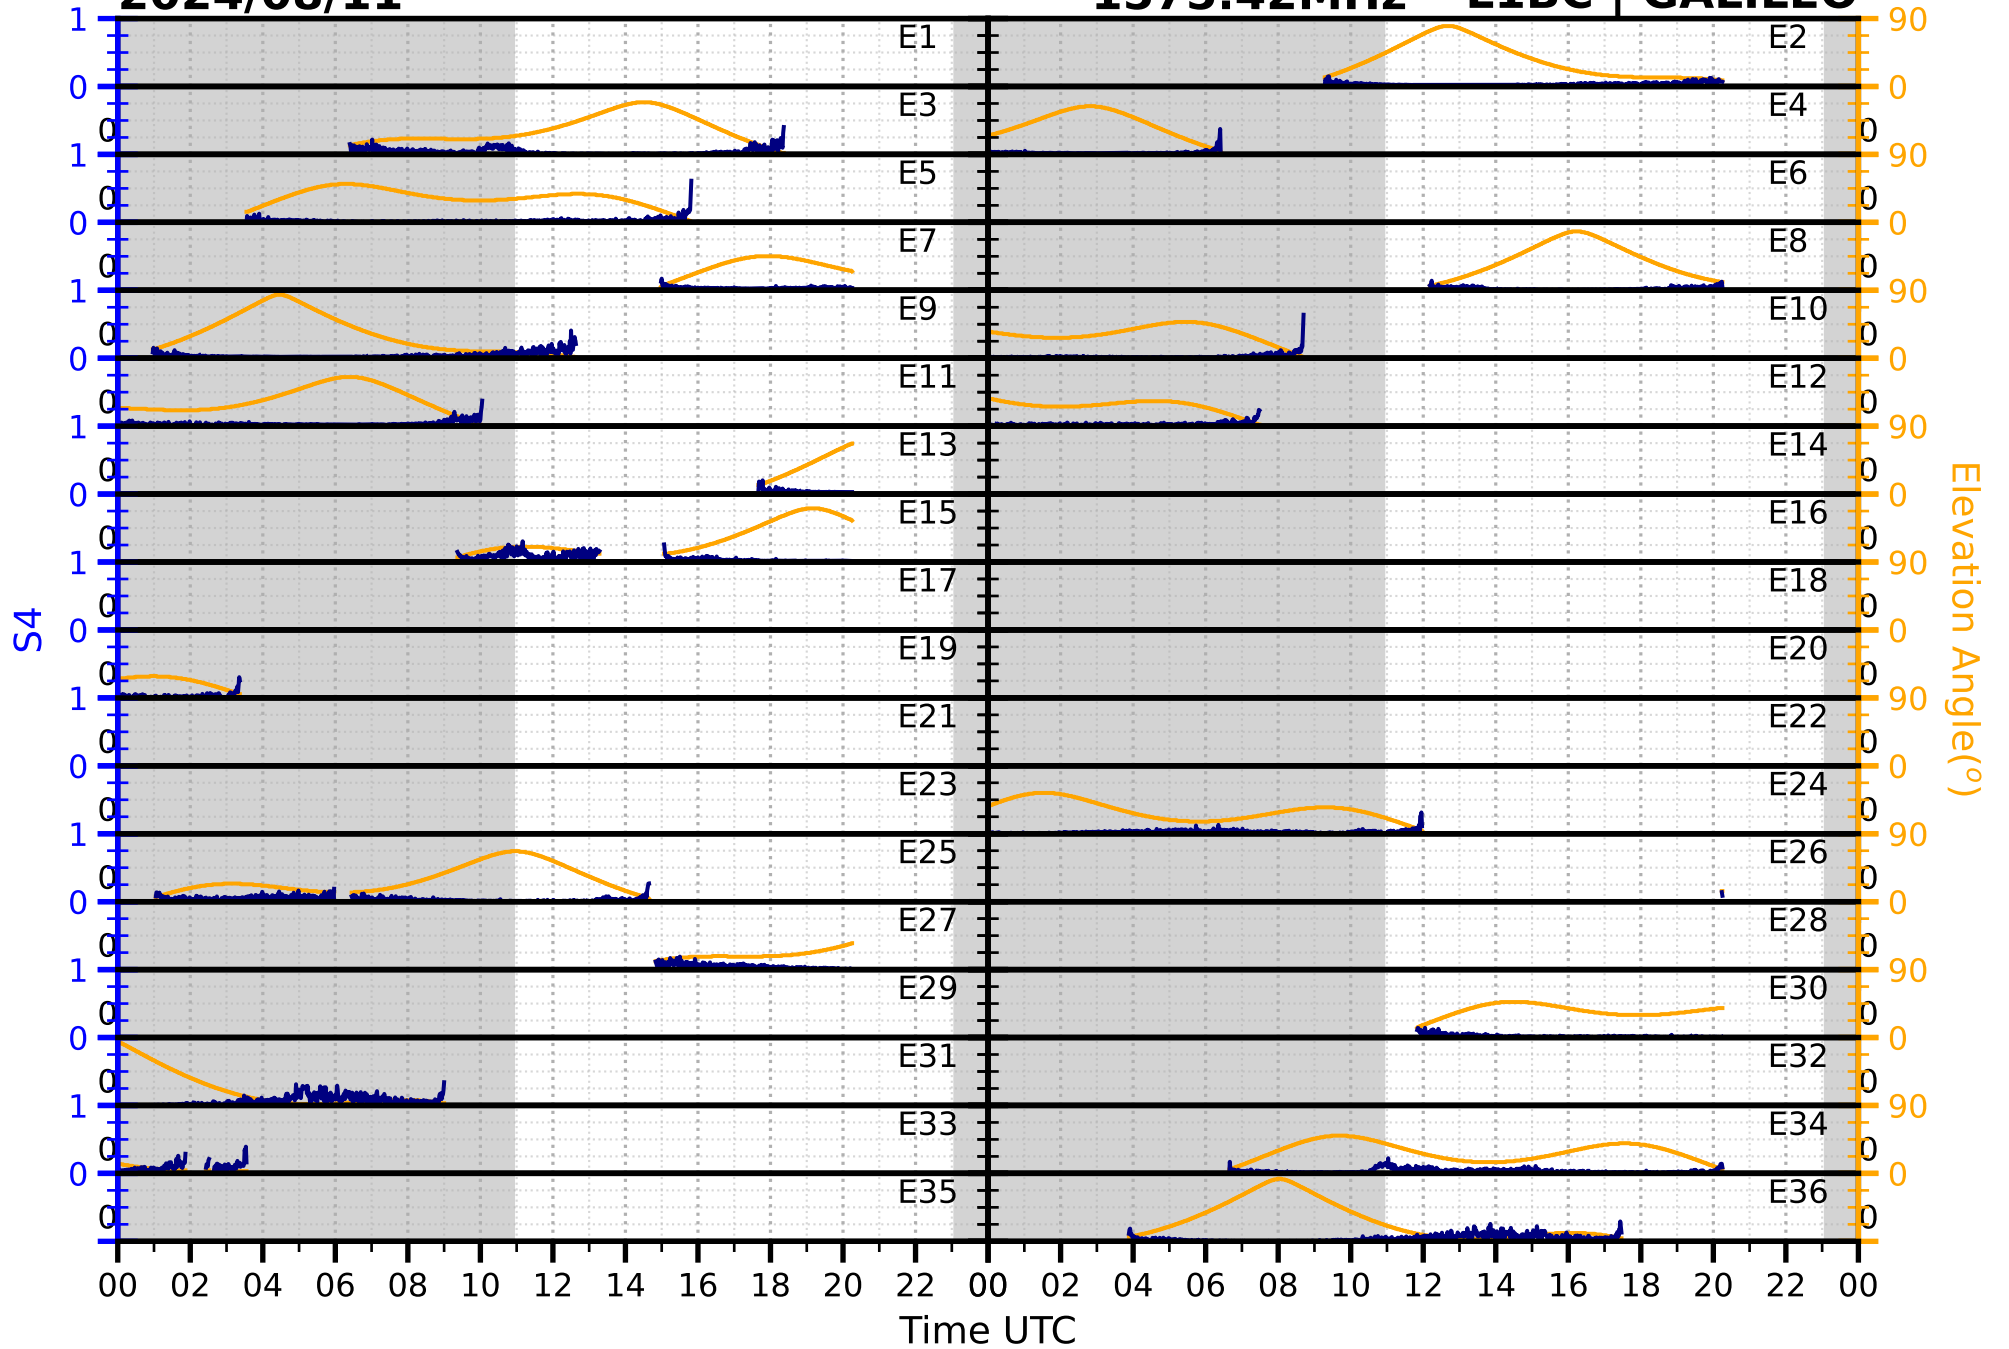

2024/08/11

S4

1575.42MHz

L1CA | GPS

2024/08/11

S4

1575.42MHz

L1BC | GALILEO

2024/08/11

S4

1602MHz

L1CA | GLONASS