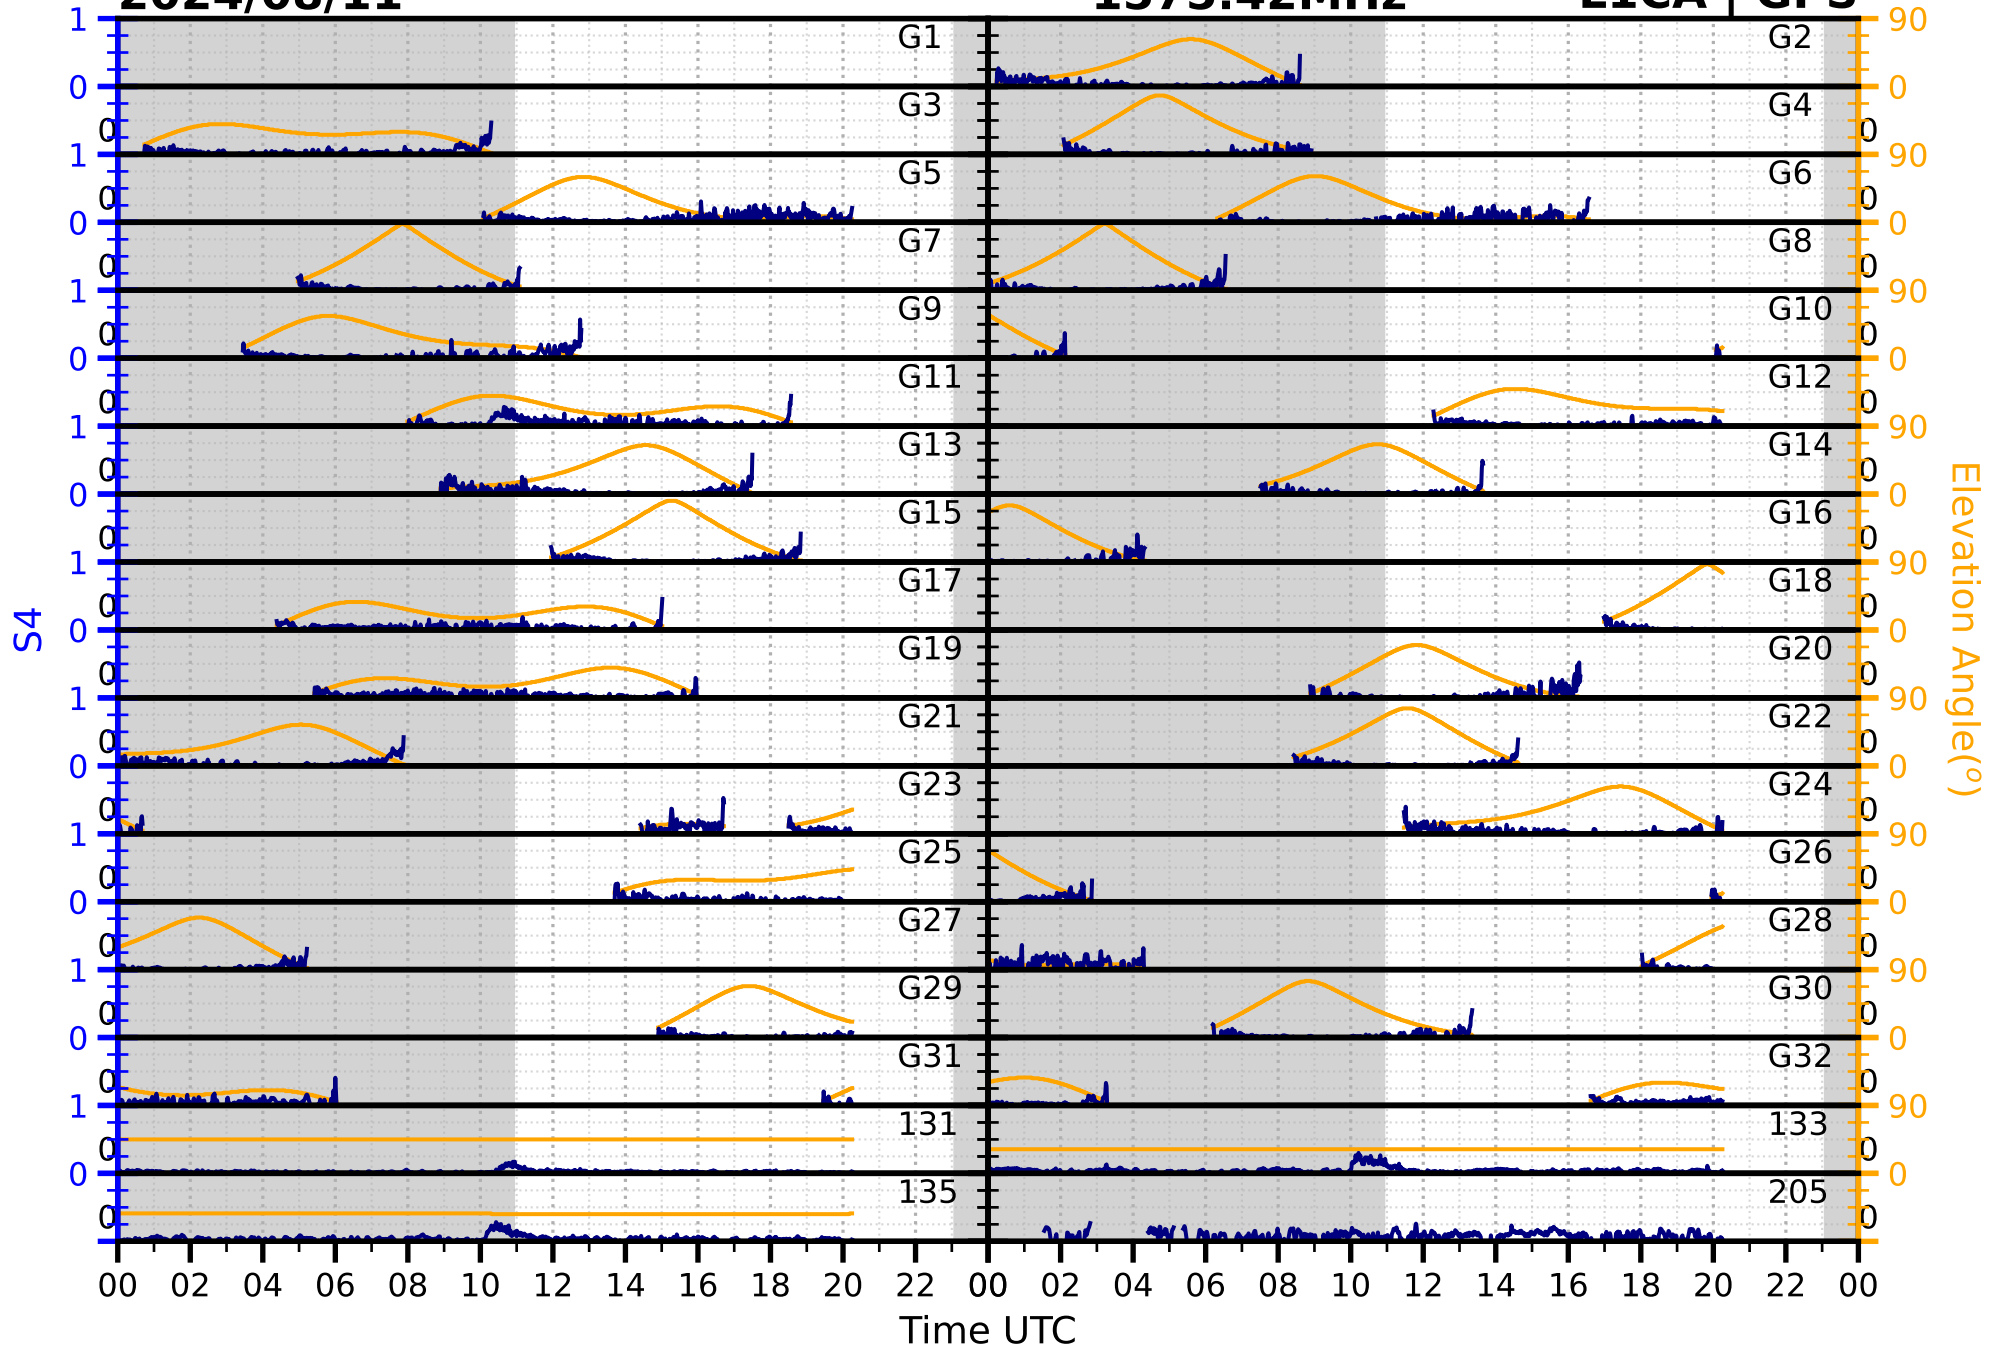

2024/08/11

S4

1575.42MHz

L1CA | GPS

2024/08/11

S4

1575.42MHz

L1BC | GALILEO

2024/08/11

S4

1602MHz

L1CA | GLONASS