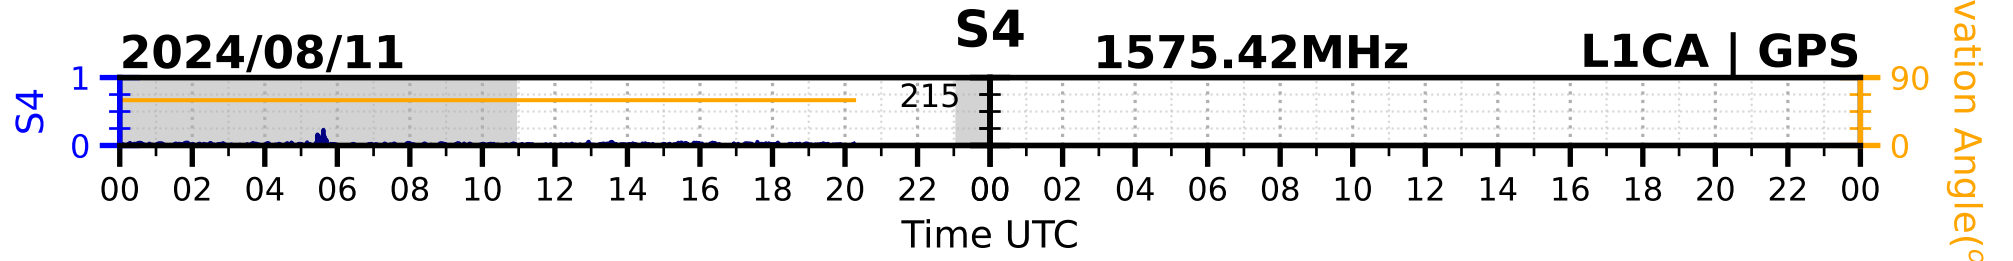

2024/08/11

S4

1575.42MHz

L1CA | GPS

2024/08/11

S4

1575.42MHz

L1BC | GALILEO

2024/08/11

S4

1602MHz

L1CA | GLONASS