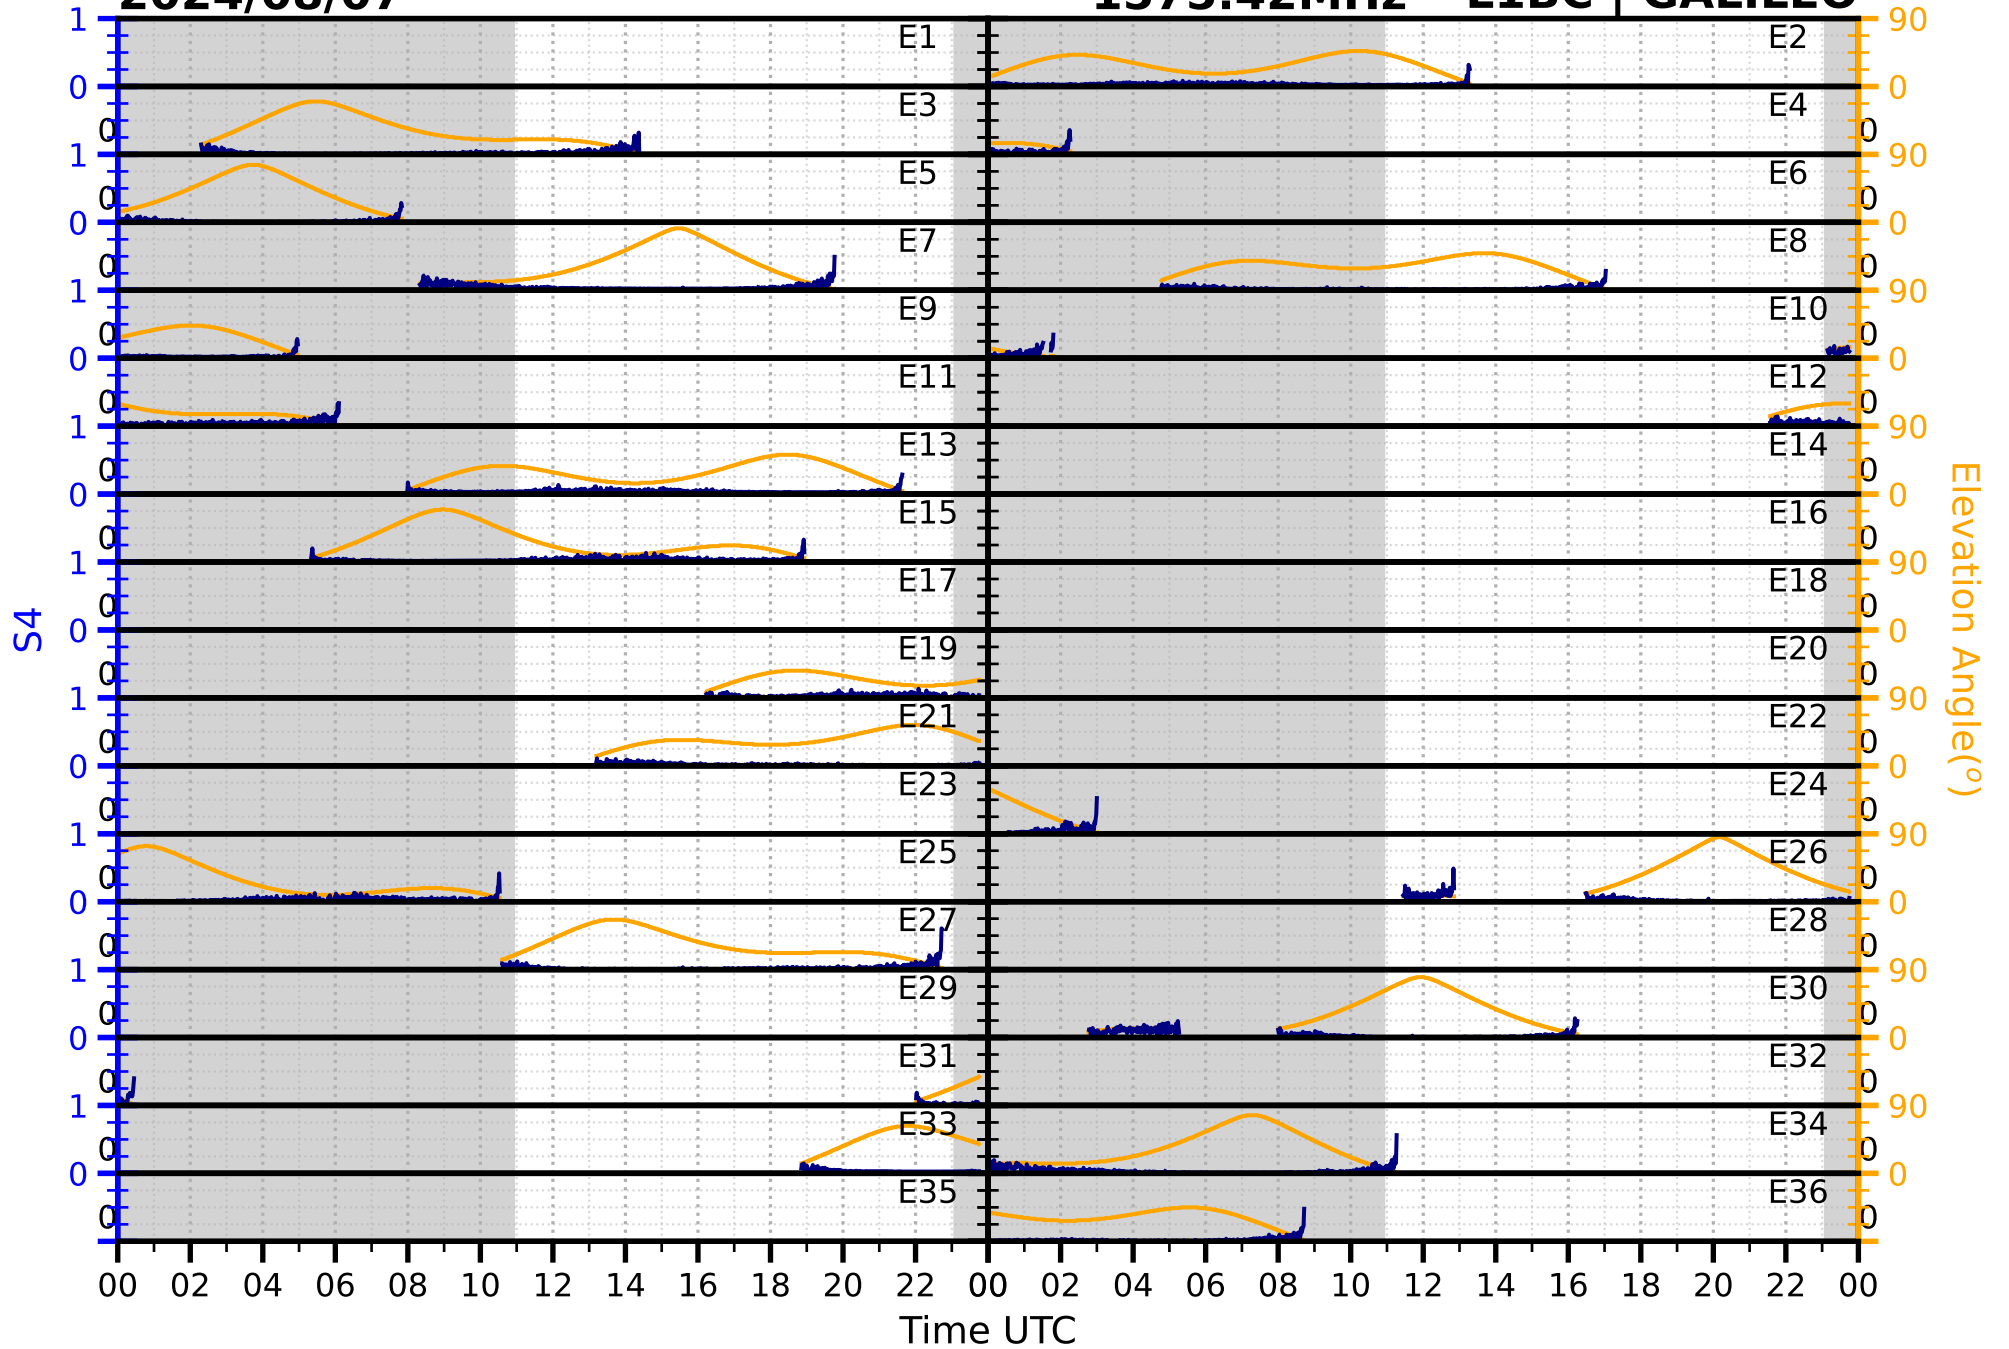

2024/08/07

S4

1575.42MHz

L1CA | GPS

2024/08/07

S4

1575.42MHz

L1BC | GALILEO

2024/08/07

S4

1602MHz

L1CA | GLONASS