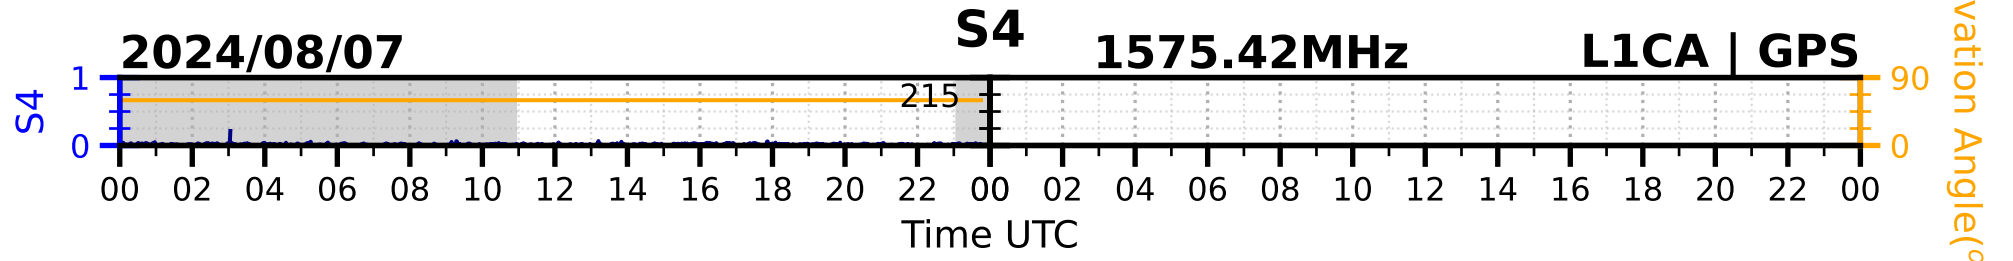

2024/08/07

S4

1575.42MHz

L1CA | GPS

2024/08/07

S4

1575.42MHz

L1BC | GALILEO

2024/08/07

S4

1602MHz

L1CA | GLONASS