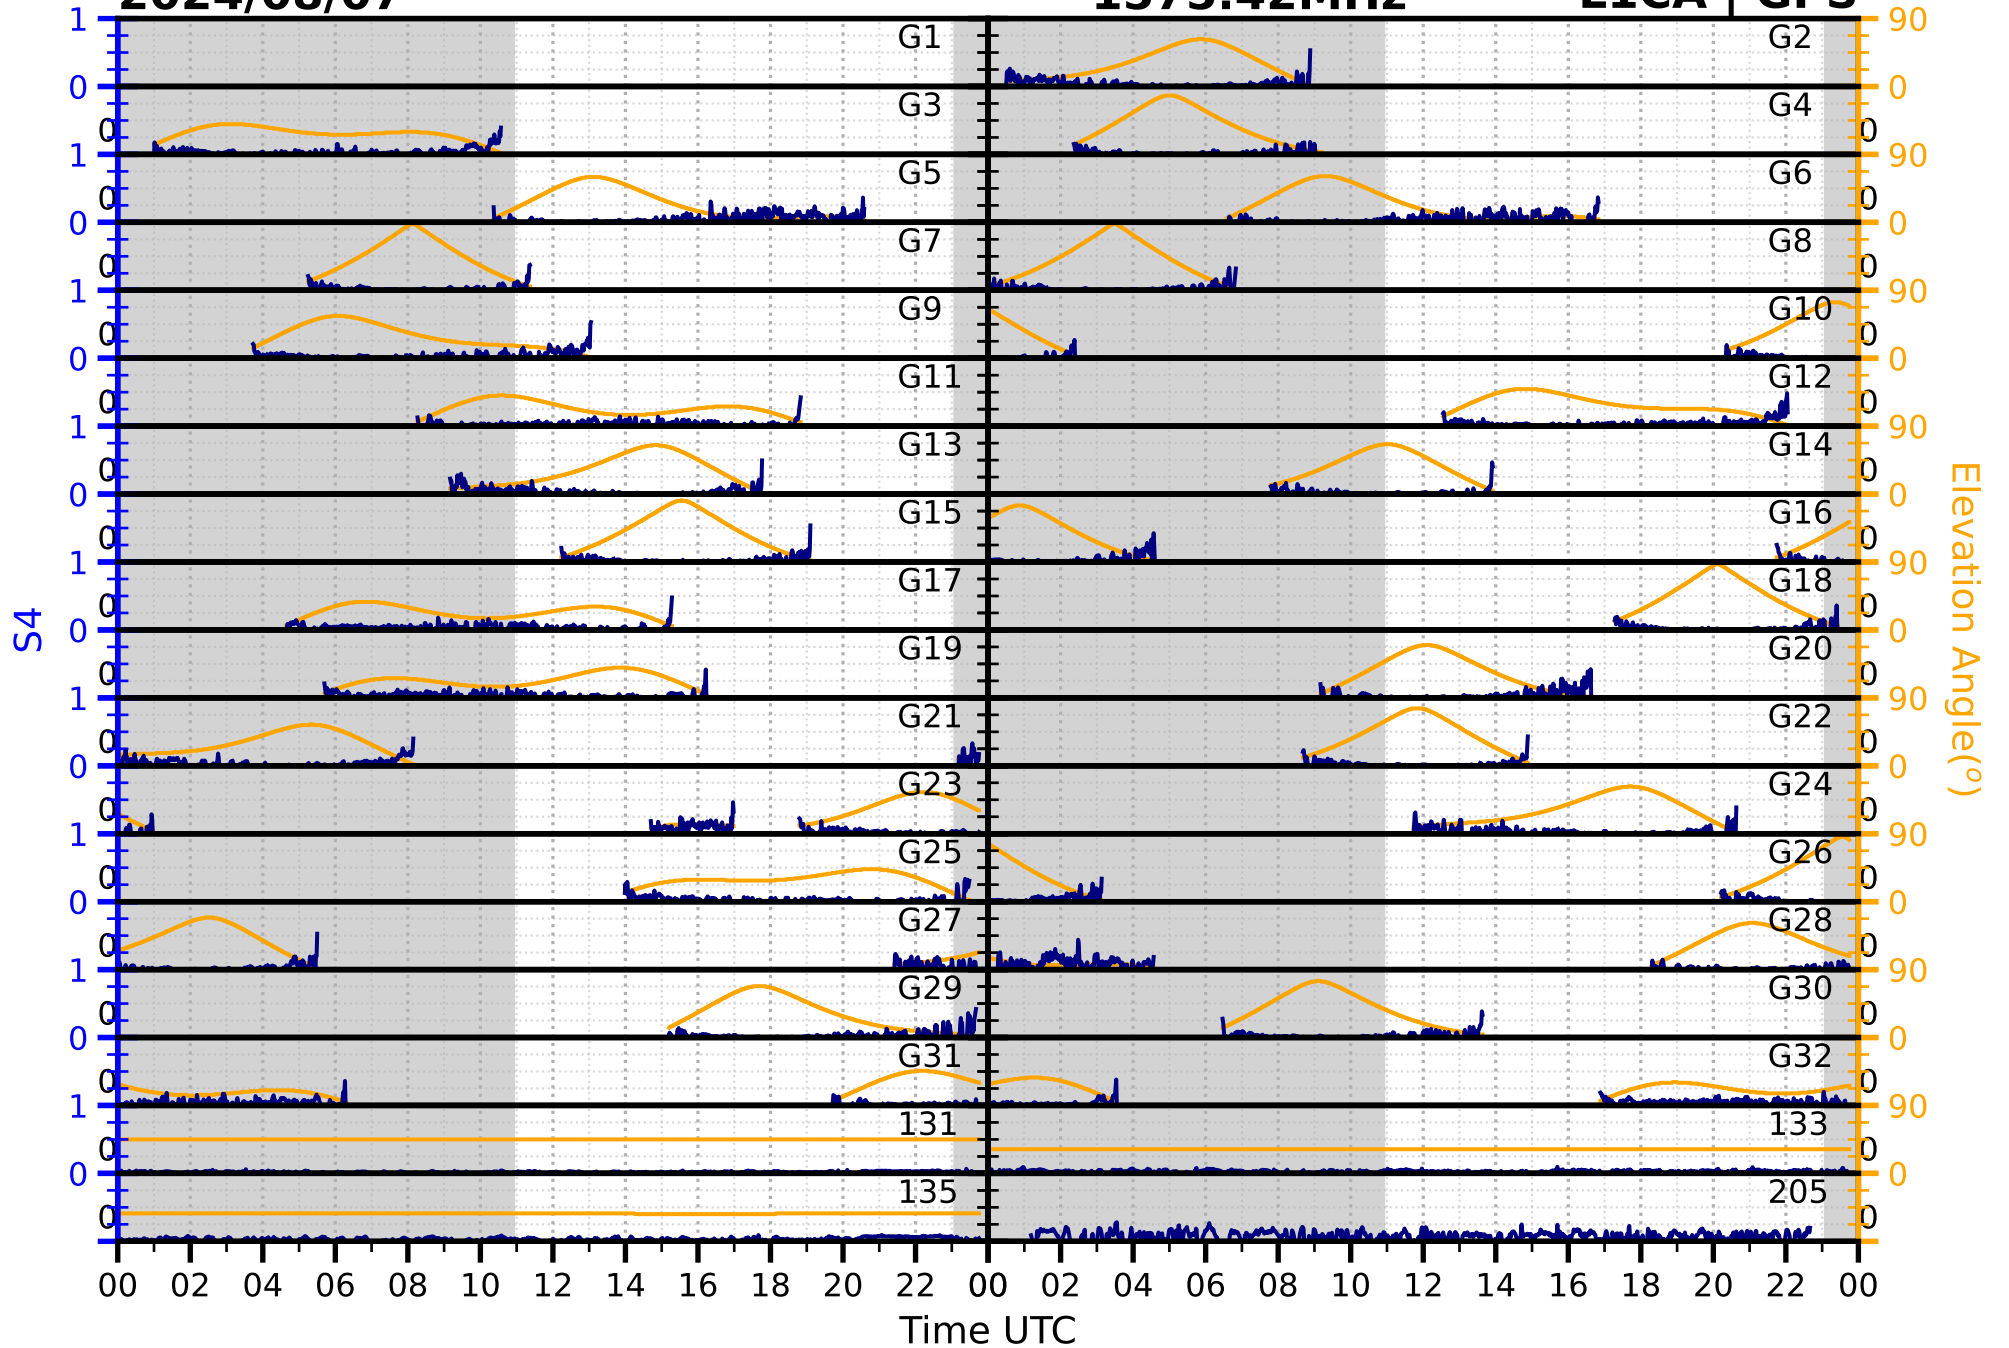

2024/08/07

S4

1575.42MHz

L1CA | GPS

2024/08/07

S4

1575.42MHz

L1BC | GALILEO

2024/08/07

S4

1602MHz

L1CA | GLONASS