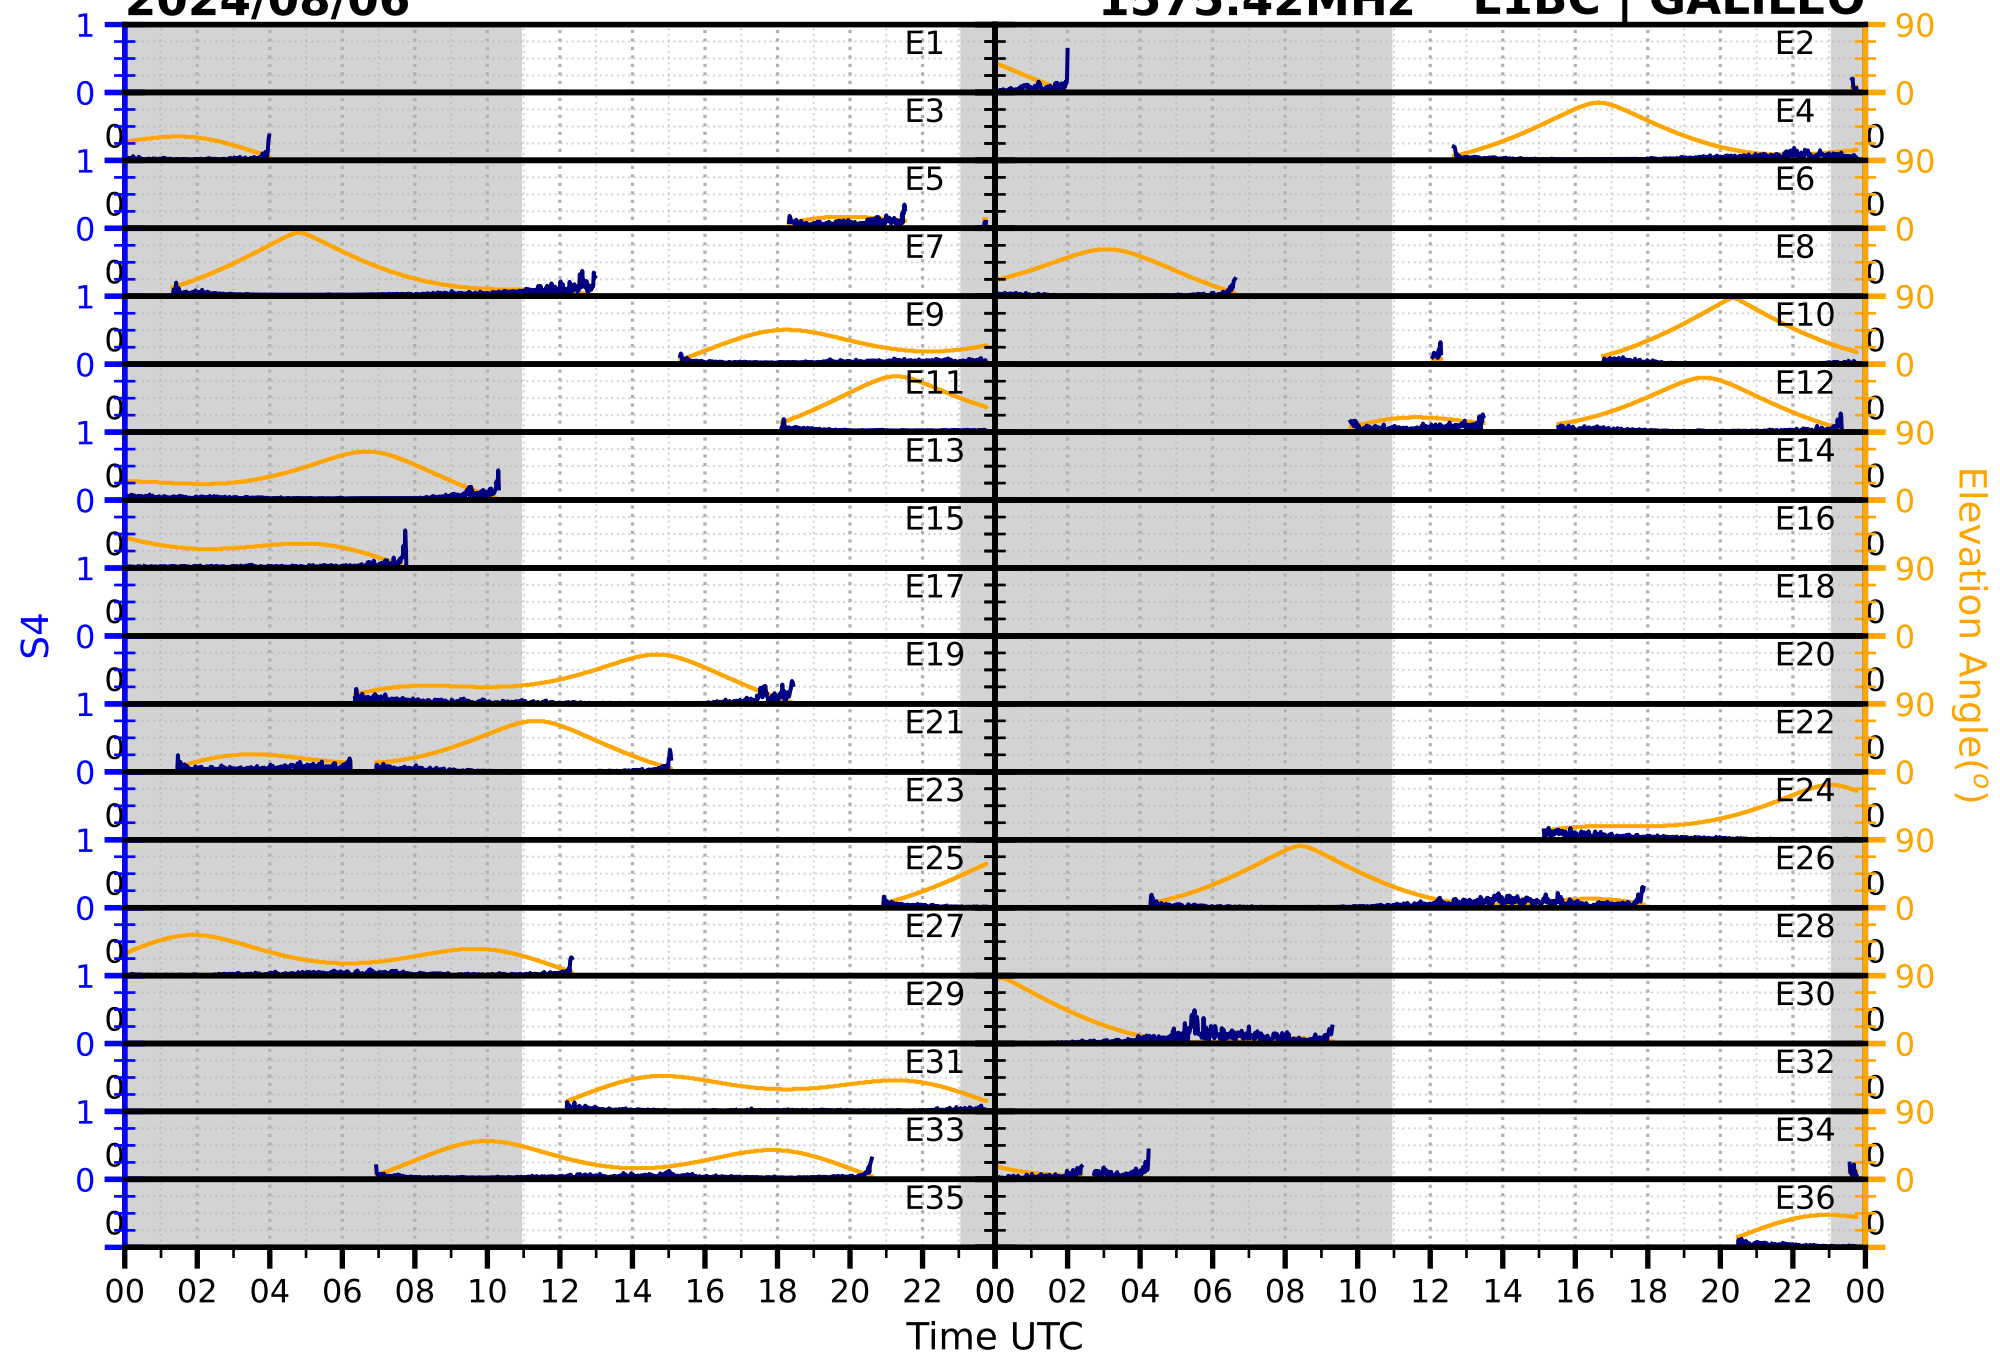

2024/08/06

S4

1575.42MHz

L1CA | GPS

2024/08/06

S4 1575.42MHz L1BC | GALILEO

2024/08/06

S4

1602MHz

L1CA | GLONASS