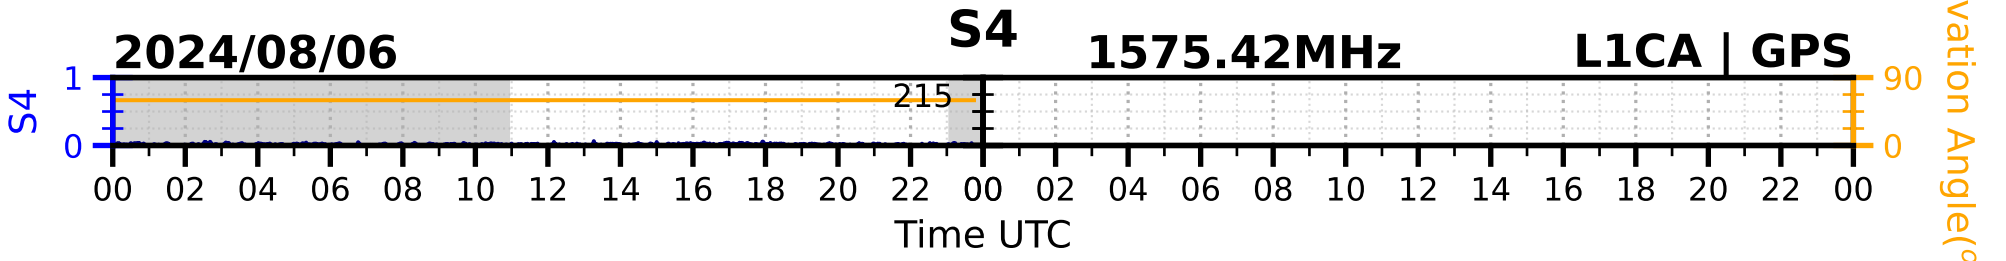

2024/08/06

S4

1575.42MHz

L1CA | GPS

2024/08/06

S4 1575.42MHz L1BC | GALILEO

2024/08/06

S4

1602MHz

L1CA | GLONASS