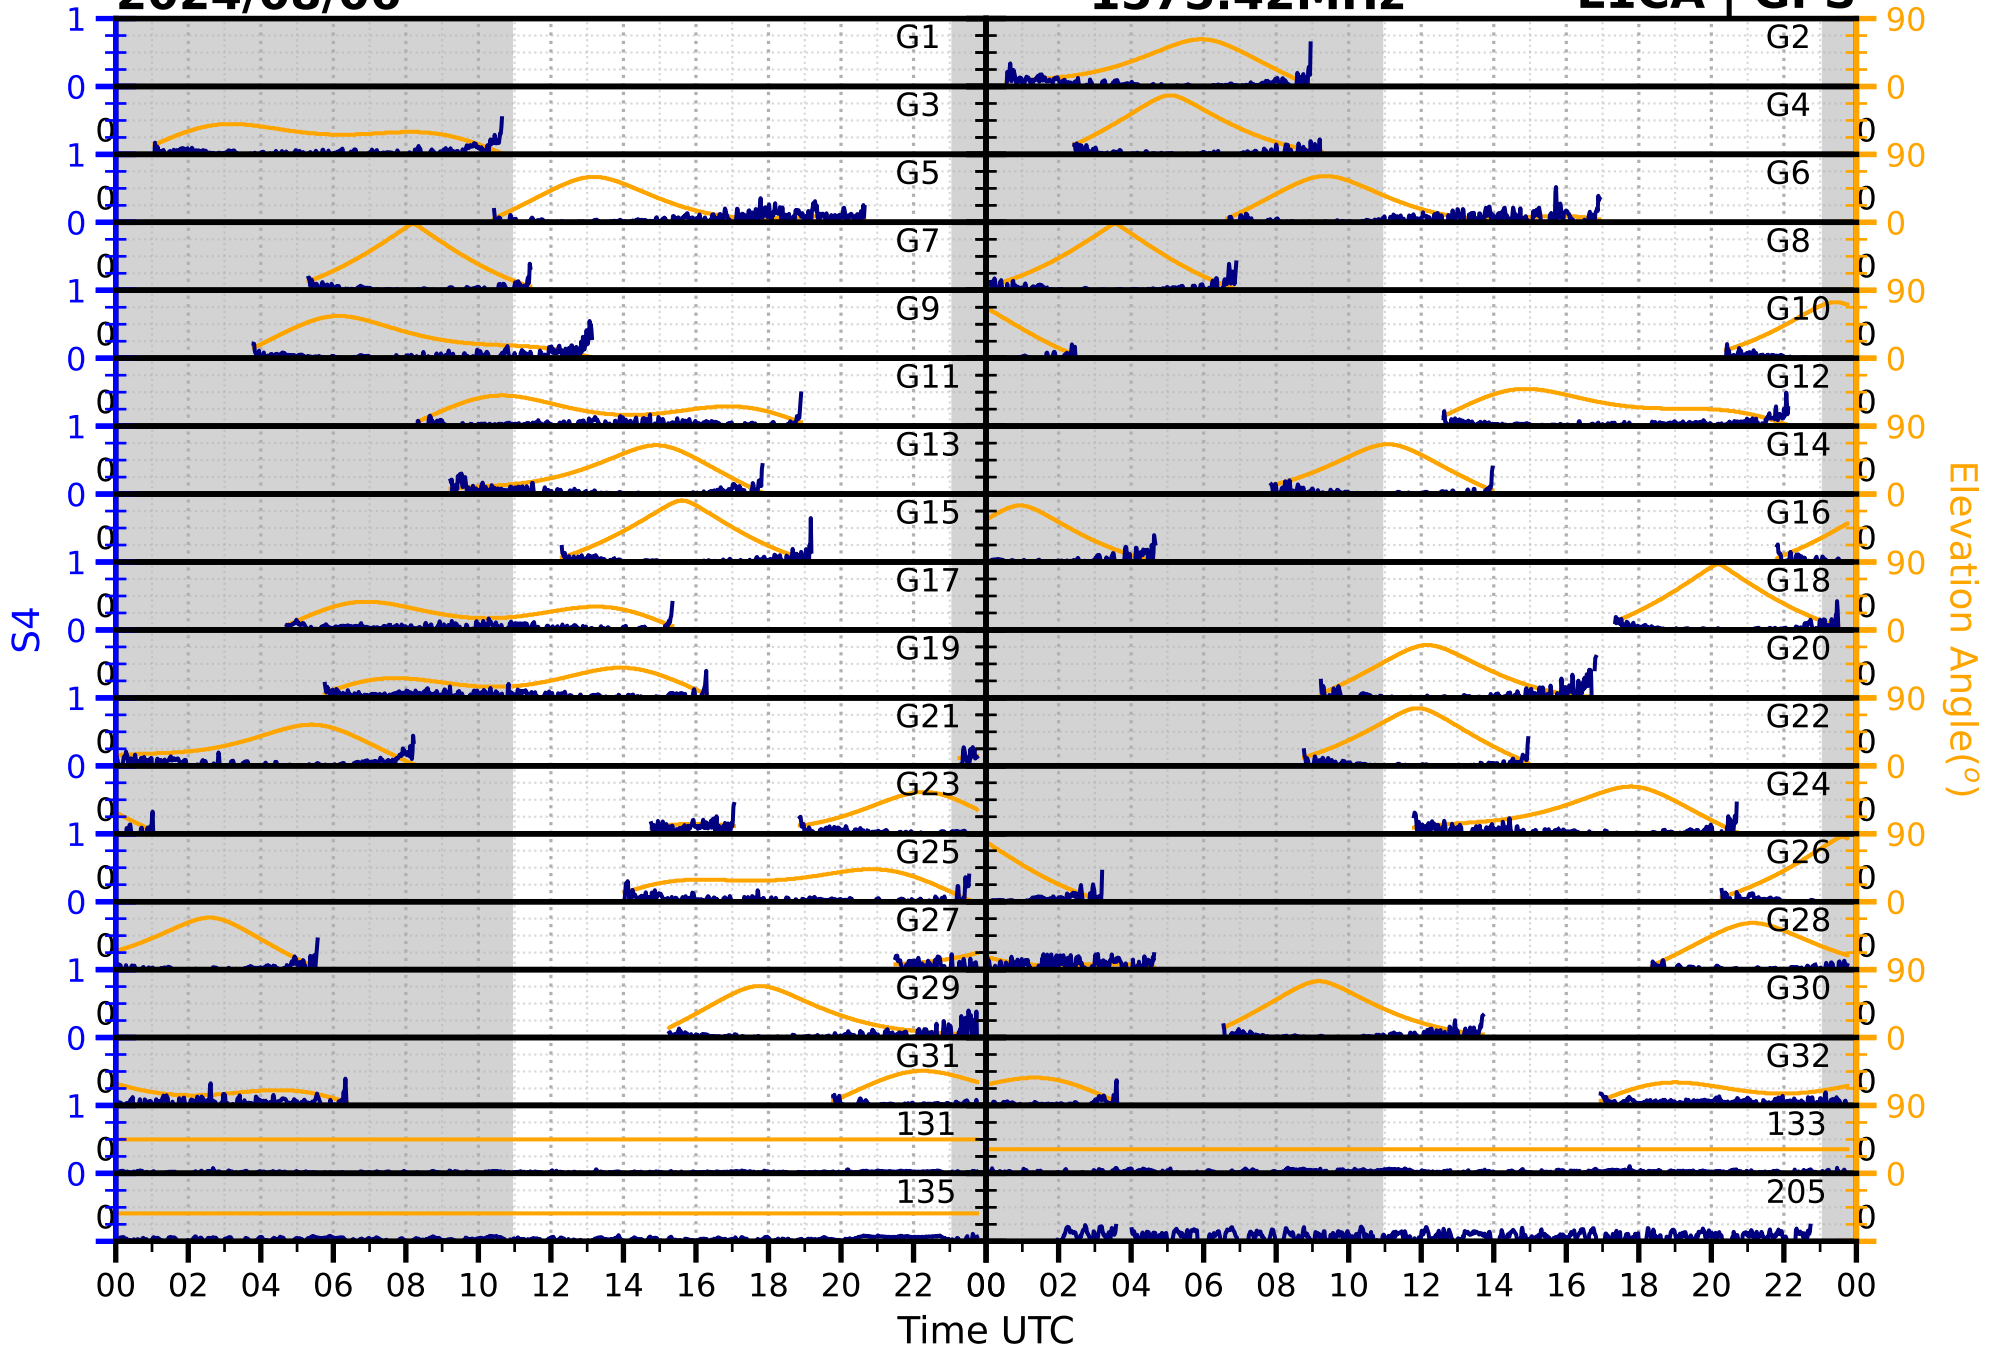

2024/08/06

S4

1575.42MHz

L1CA | GPS

2024/08/06

S4 1575.42MHz L1BC | GALILEO

2024/08/06

S4

1602MHz

L1CA | GLONASS