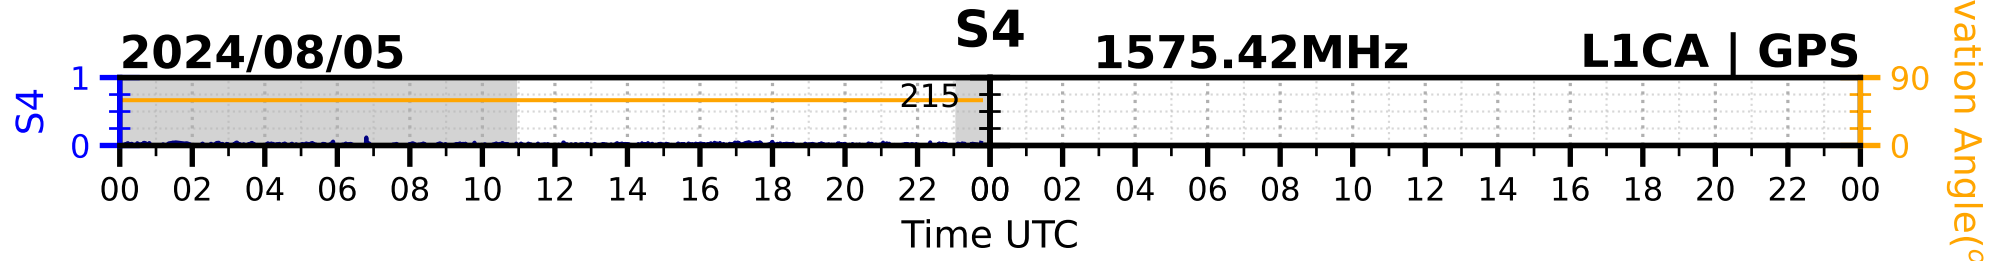

2024/08/05

S4 1575.42MHz

L1CA | GPS

2024/08/05

S4

1575.42MHz

L1BC | GALILEO

2024/08/05

S4

1602MHz

L1CA | GLONASS