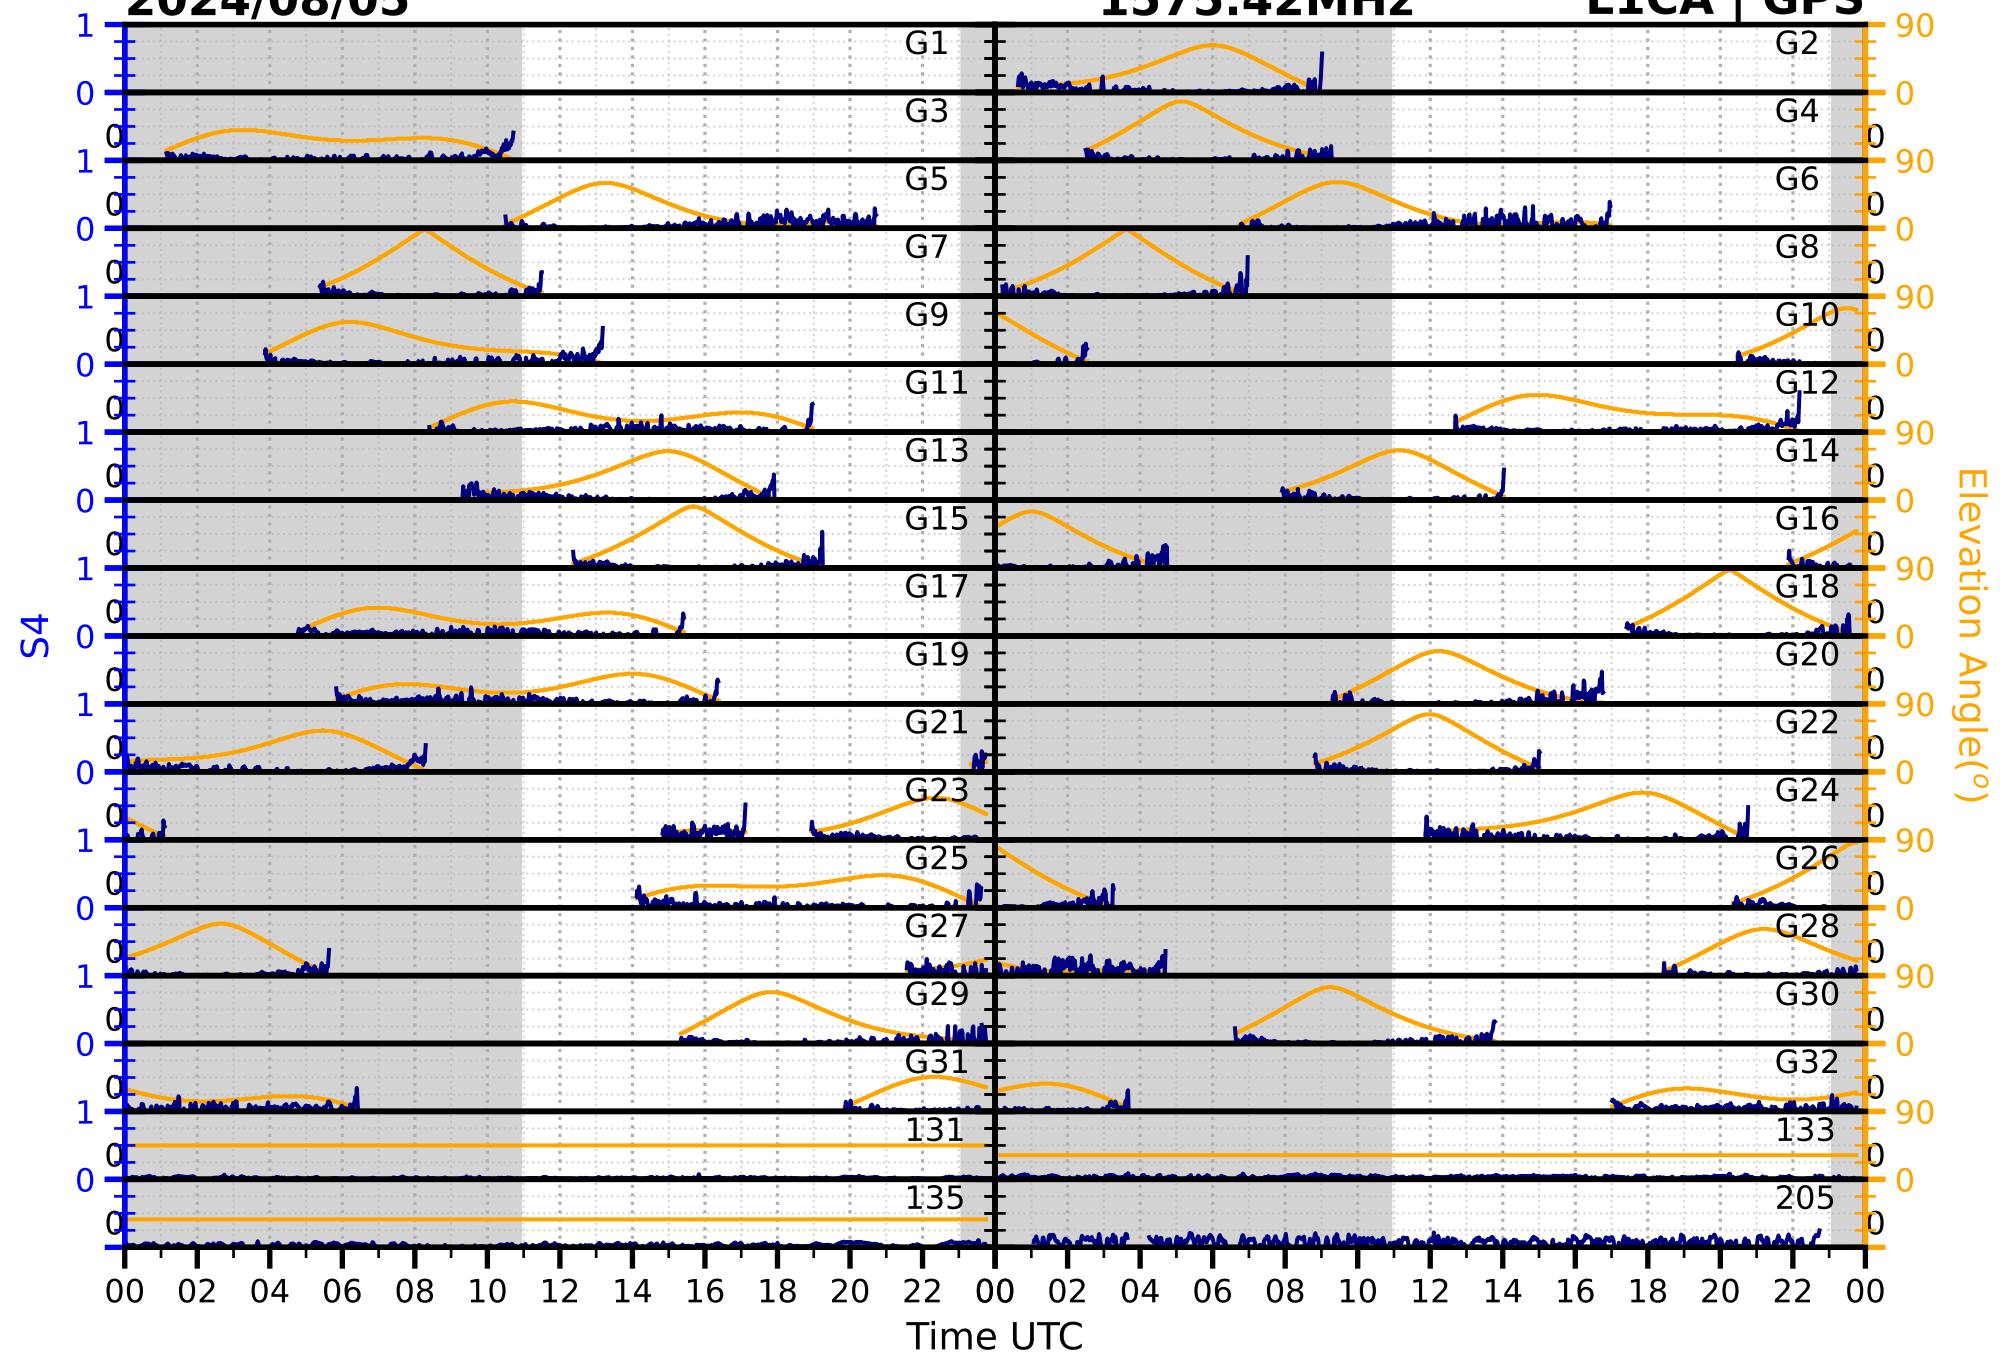

2024/08/05

S4 1575.42MHz

L1CA | GPS

2024/08/05

S4

1575.42MHz

L1BC | GALILEO

2024/08/05

S4

1602MHz

L1CA | GLONASS