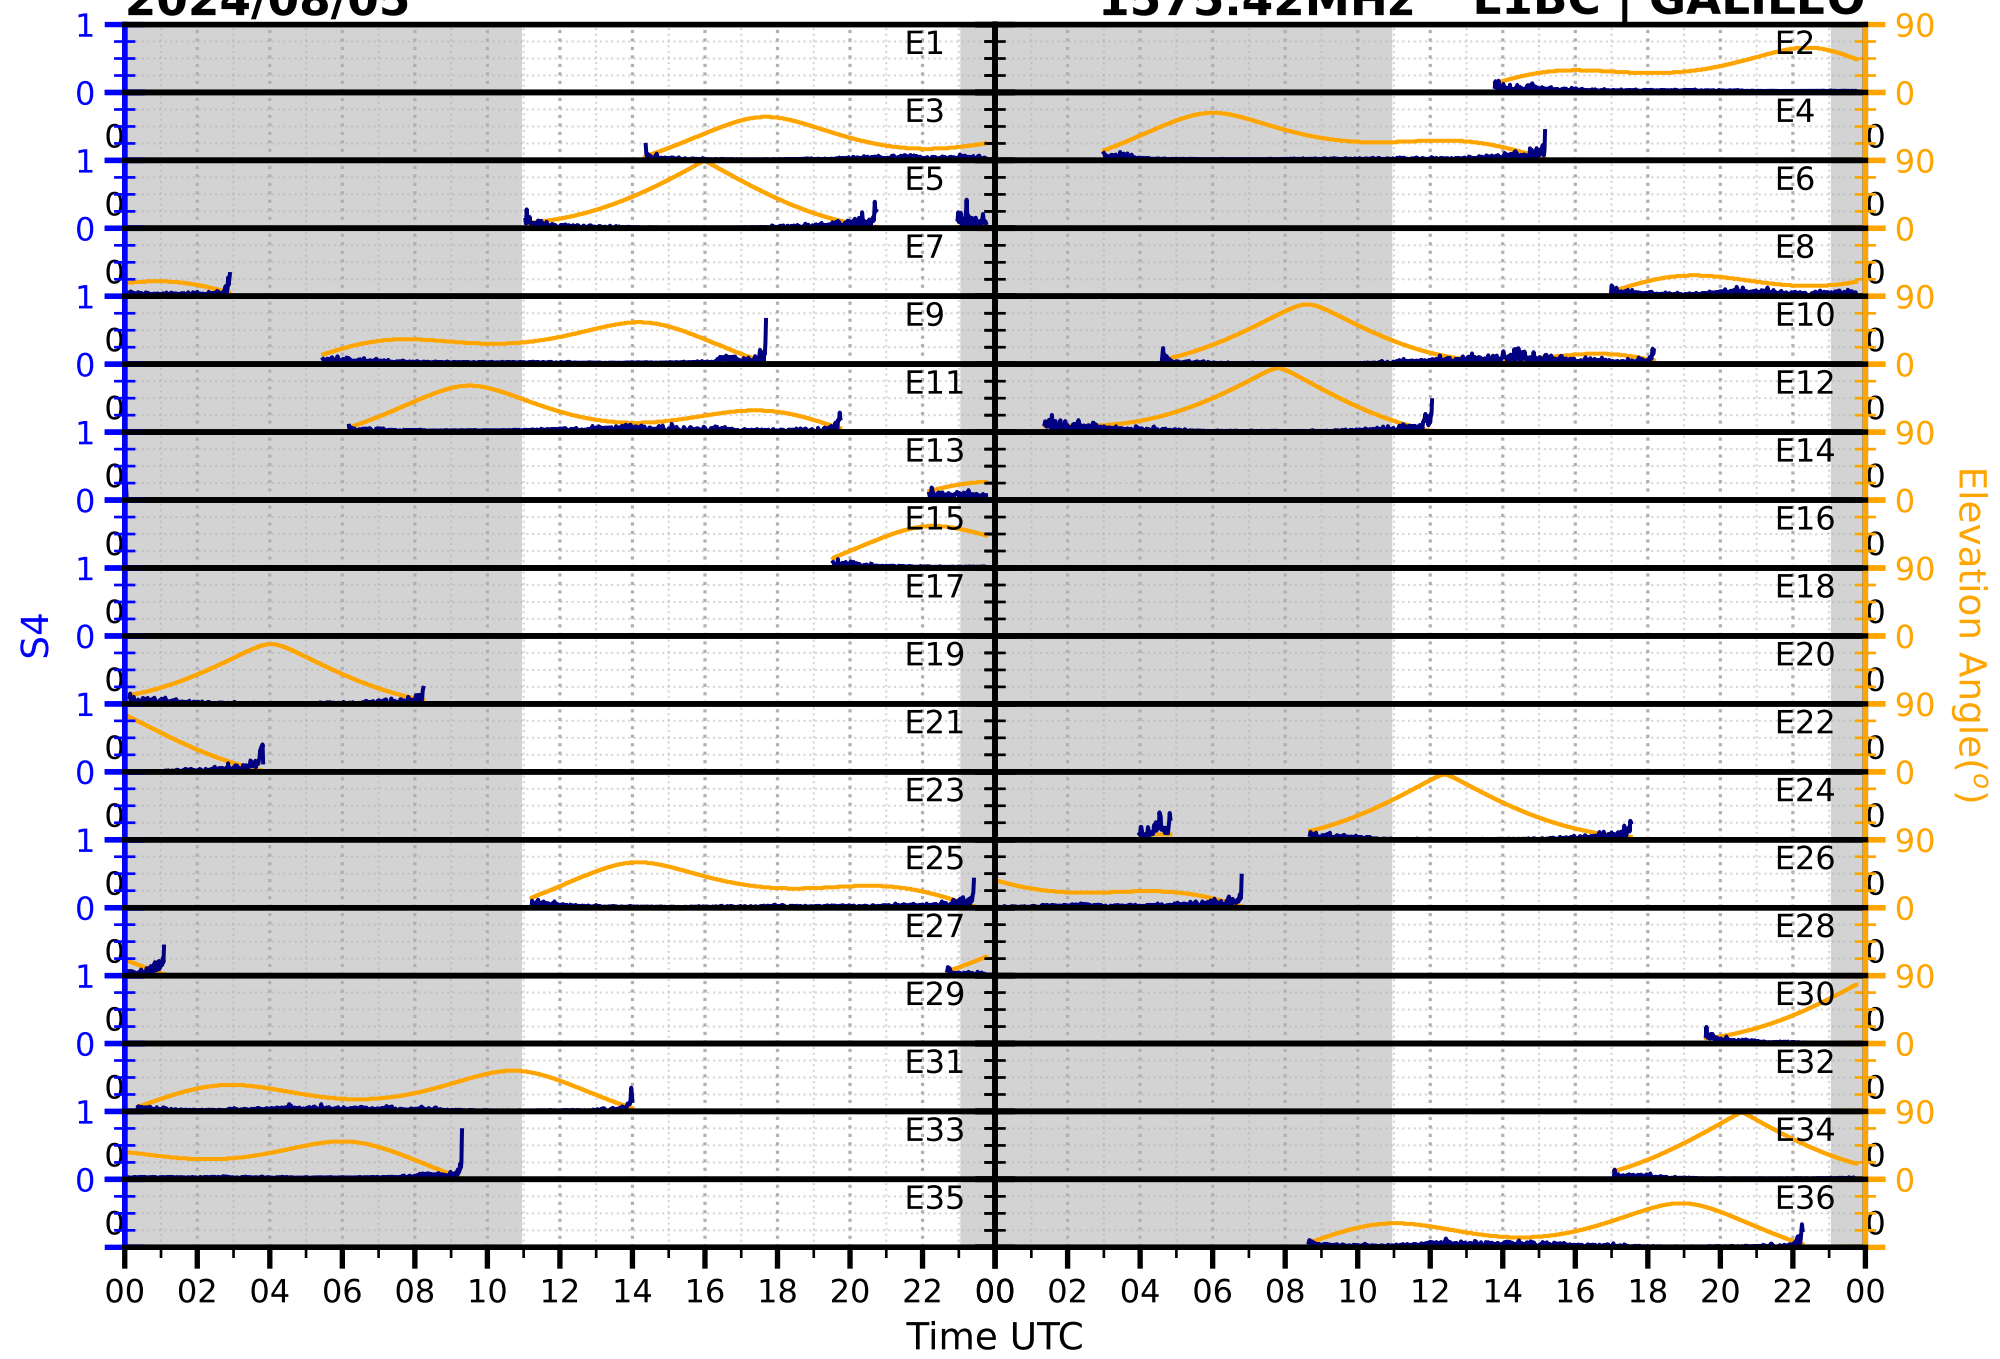

2024/08/05

S4 1575.42MHz

L1CA | GPS

2024/08/05

S4

1575.42MHz

L1BC | GALILEO

2024/08/05

S4

1602MHz

L1CA | GLONASS