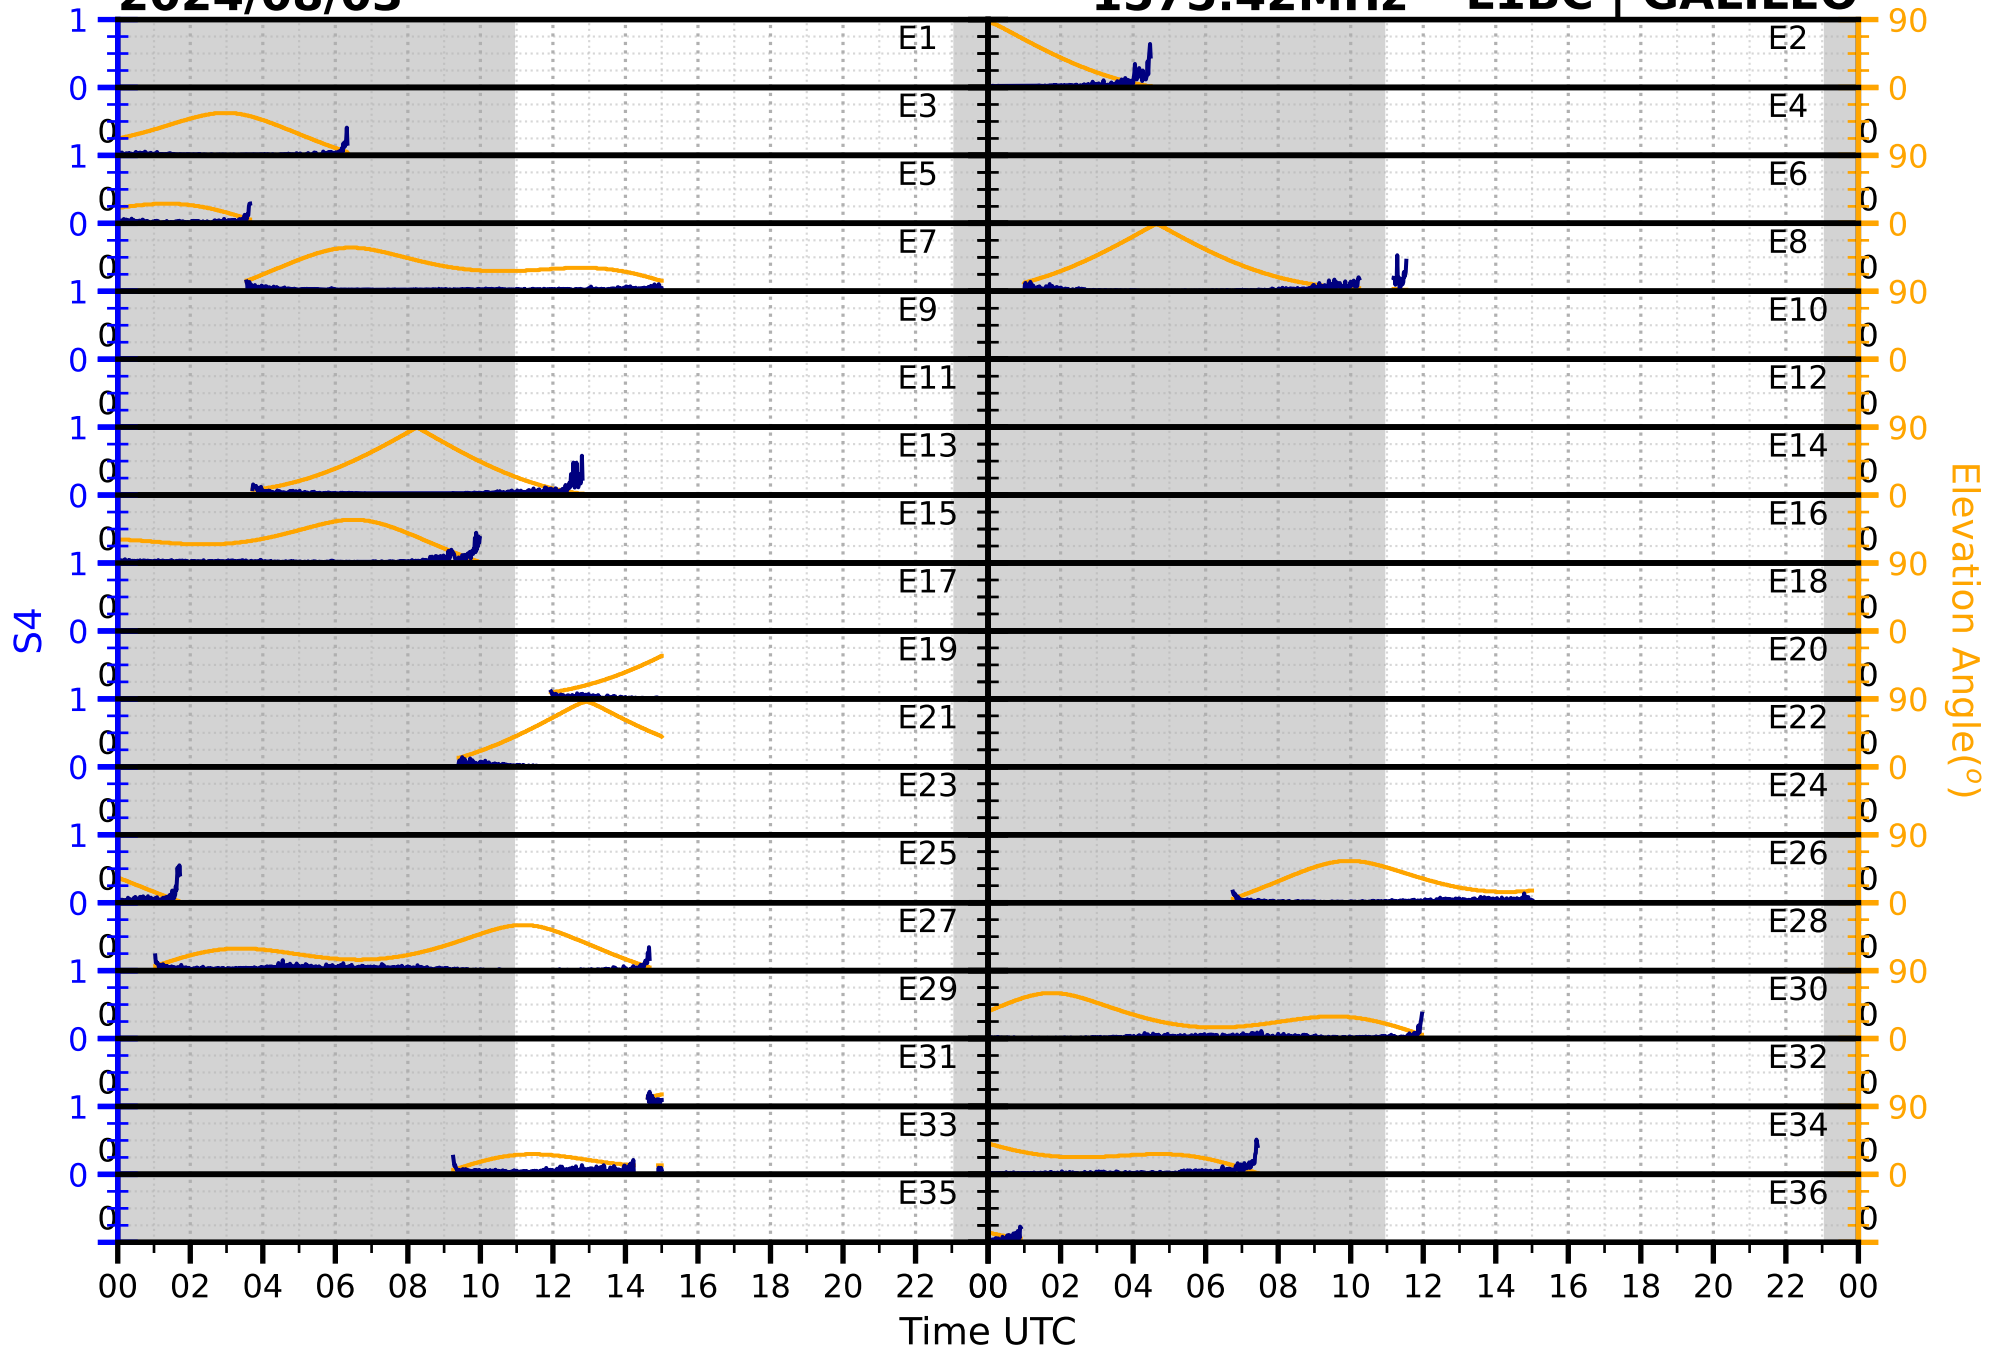

2024/08/03

S4

1575.42MHz

L1CA | GPS

2024/08/03

S4

1575.42MHz

L1BC | GALILEO

2024/08/03

S4

1602MHz

L1CA | GLONASS