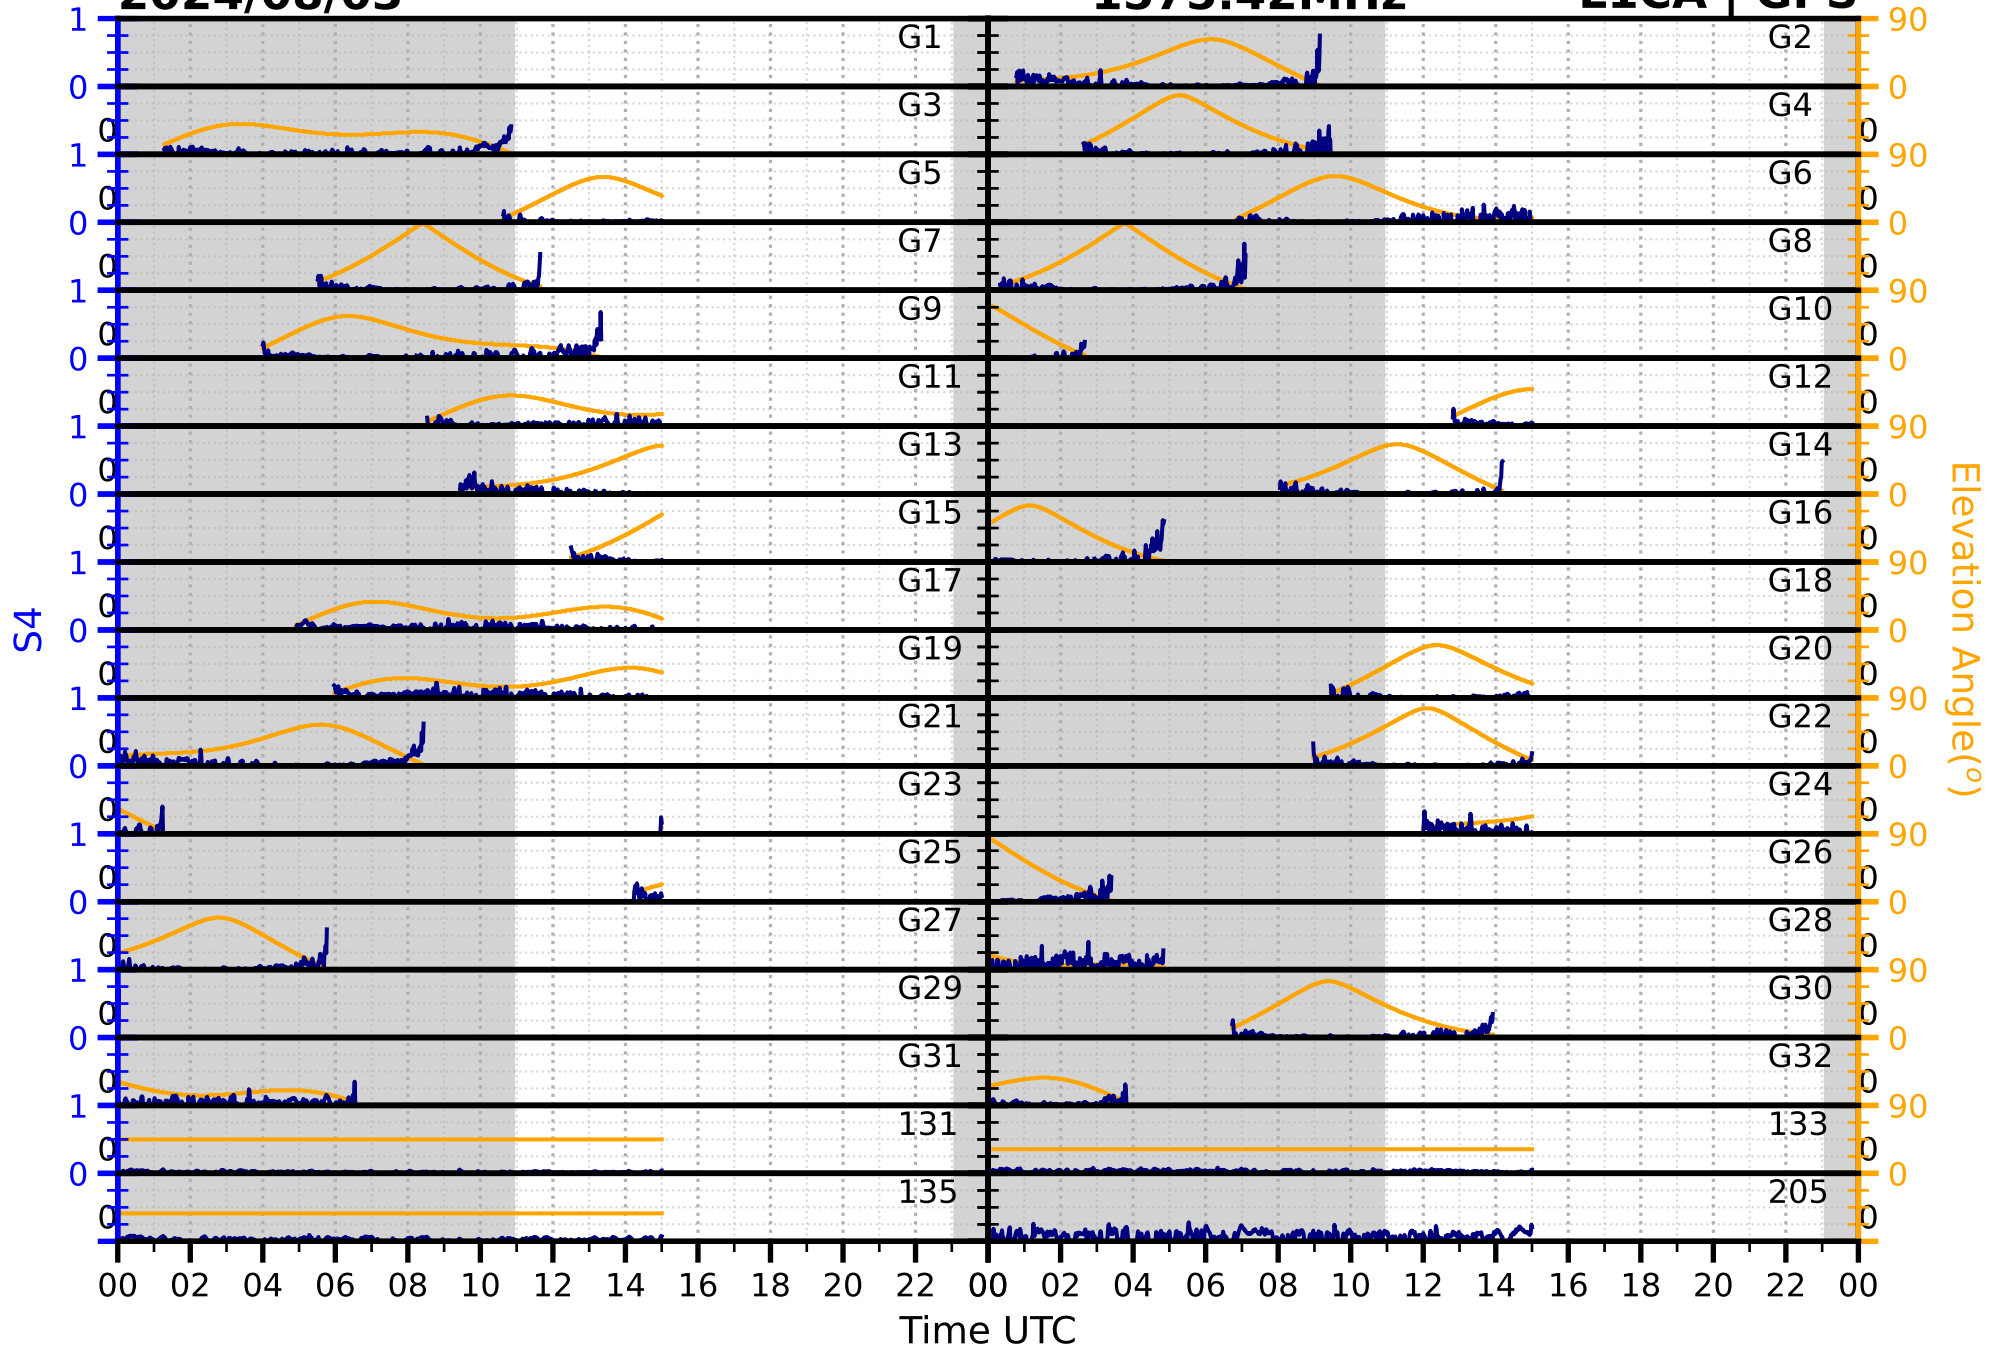

2024/08/03

S4

1575.42MHz

L1CA | GPS

2024/08/03

S4

1575.42MHz

L1BC | GALILEO

2024/08/03

S4

1602MHz

L1CA | GLONASS