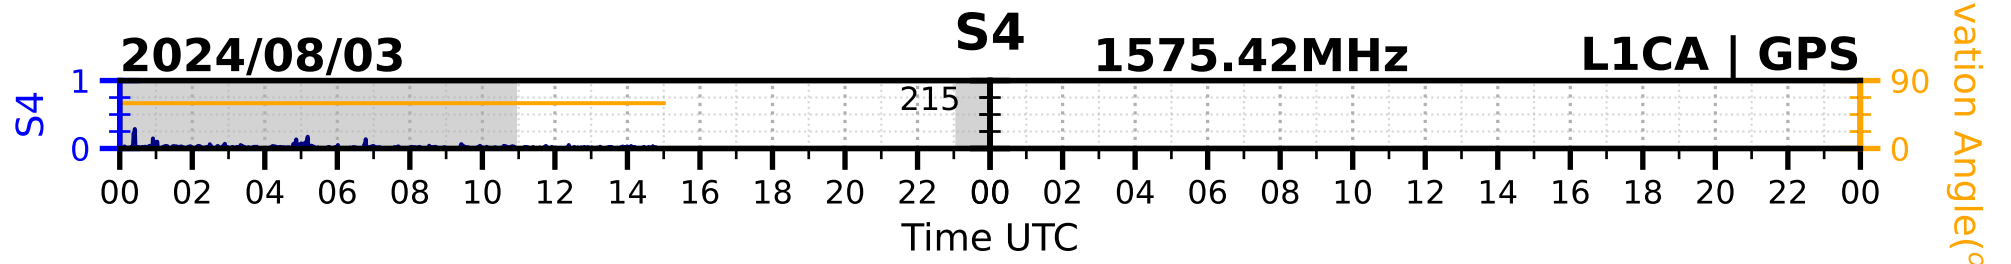

2024/08/03

S4

1575.42MHz

L1CA | GPS

2024/08/03

S4

1575.42MHz

L1BC | GALILEO

2024/08/03

S4

1602MHz

L1CA | GLONASS