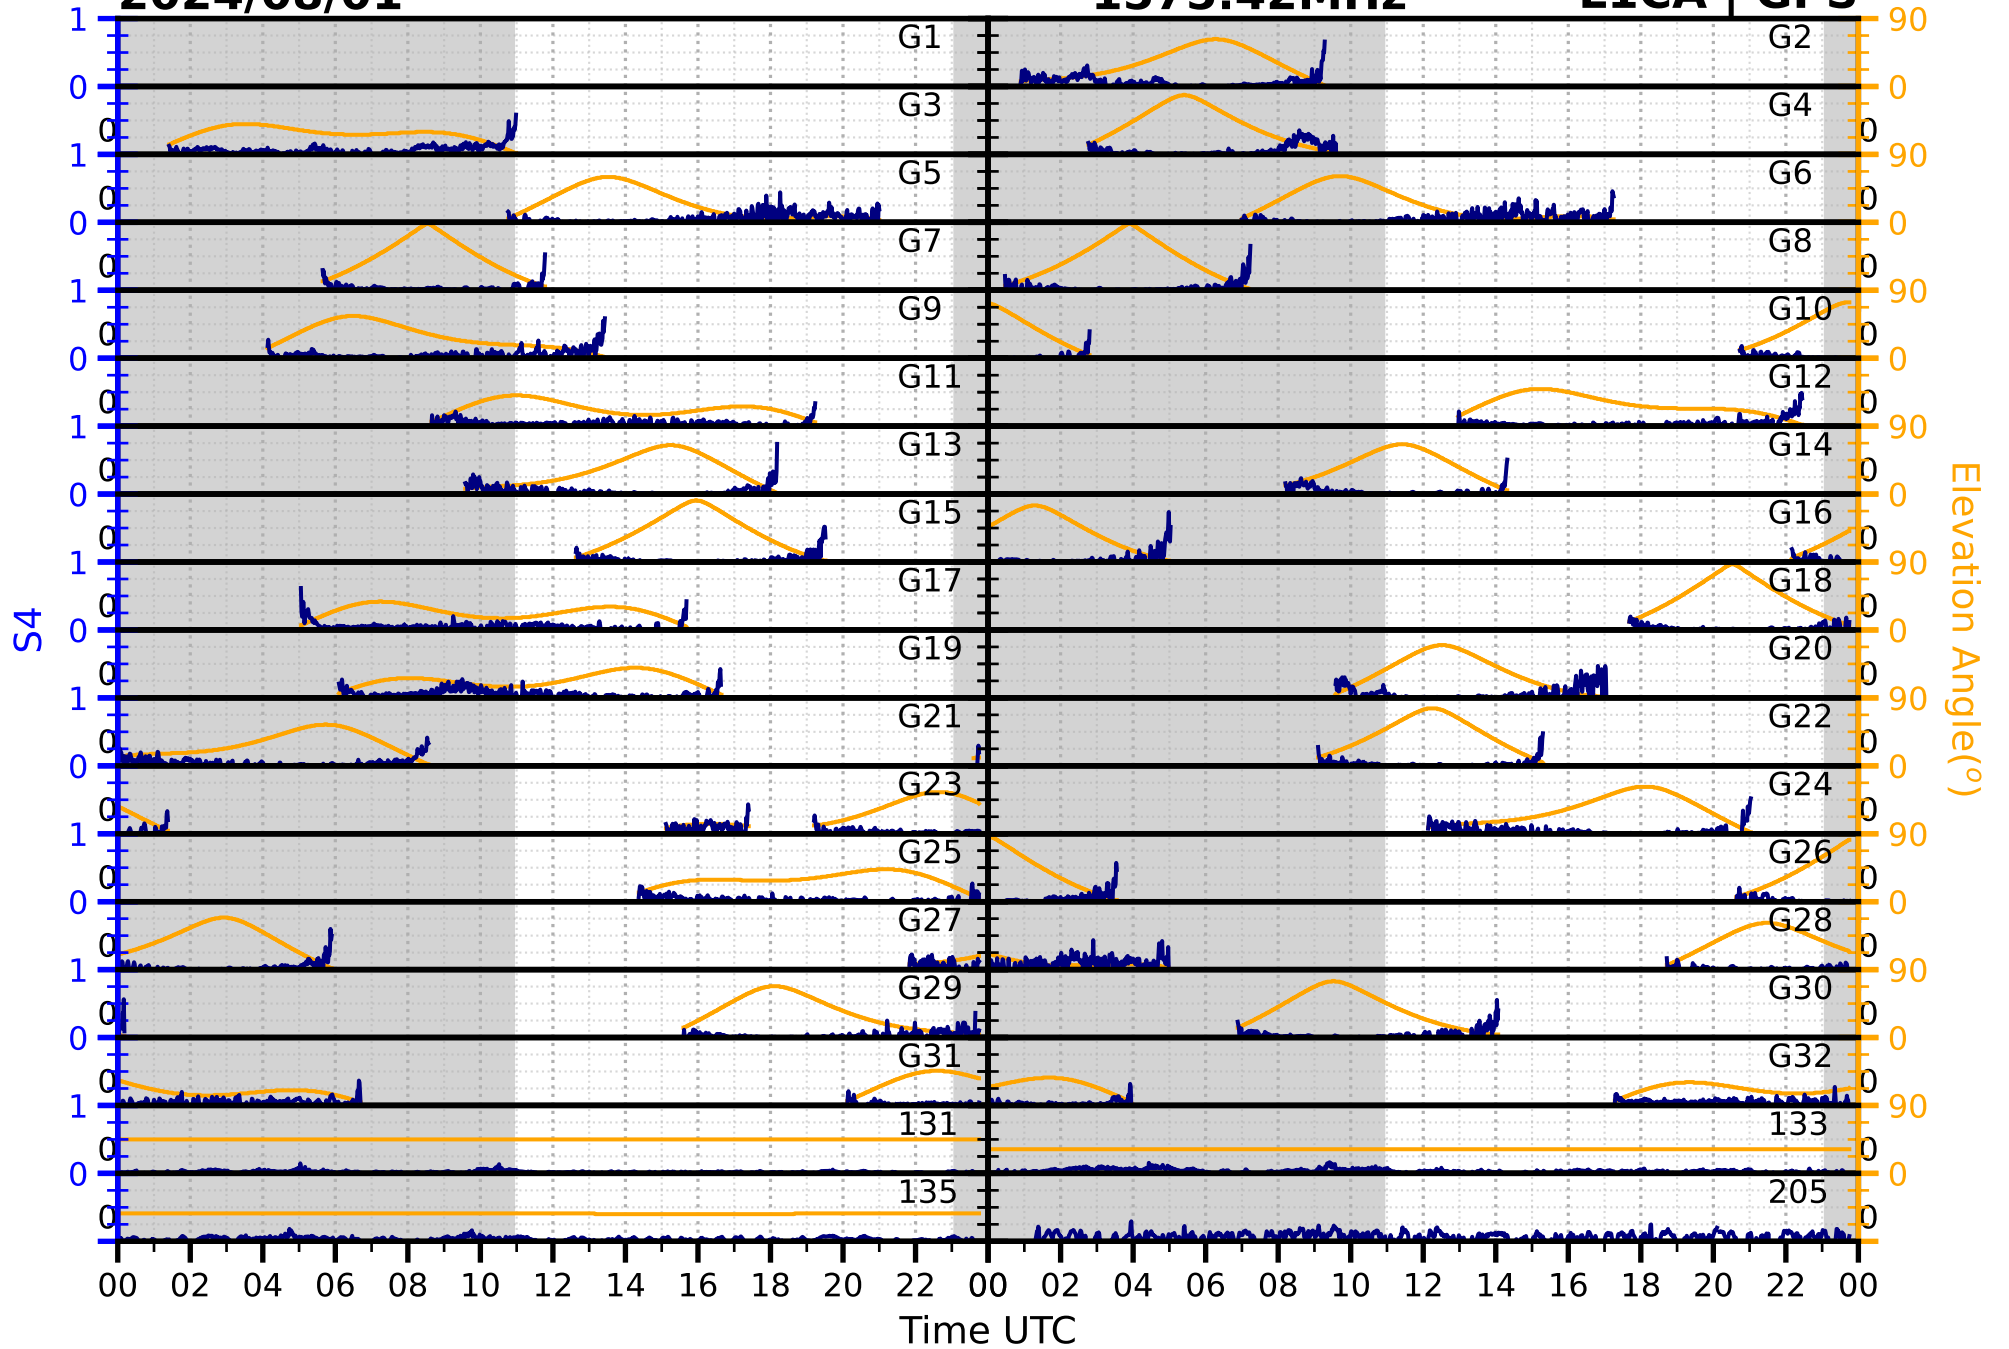

2024/08/01

S4

1575.42MHz

L1CA | GPS

2024/08/01

S4 1575.42MHz L1BC | GALILEO

2024/08/01

S4

1602MHz

L1CA | GLONASS