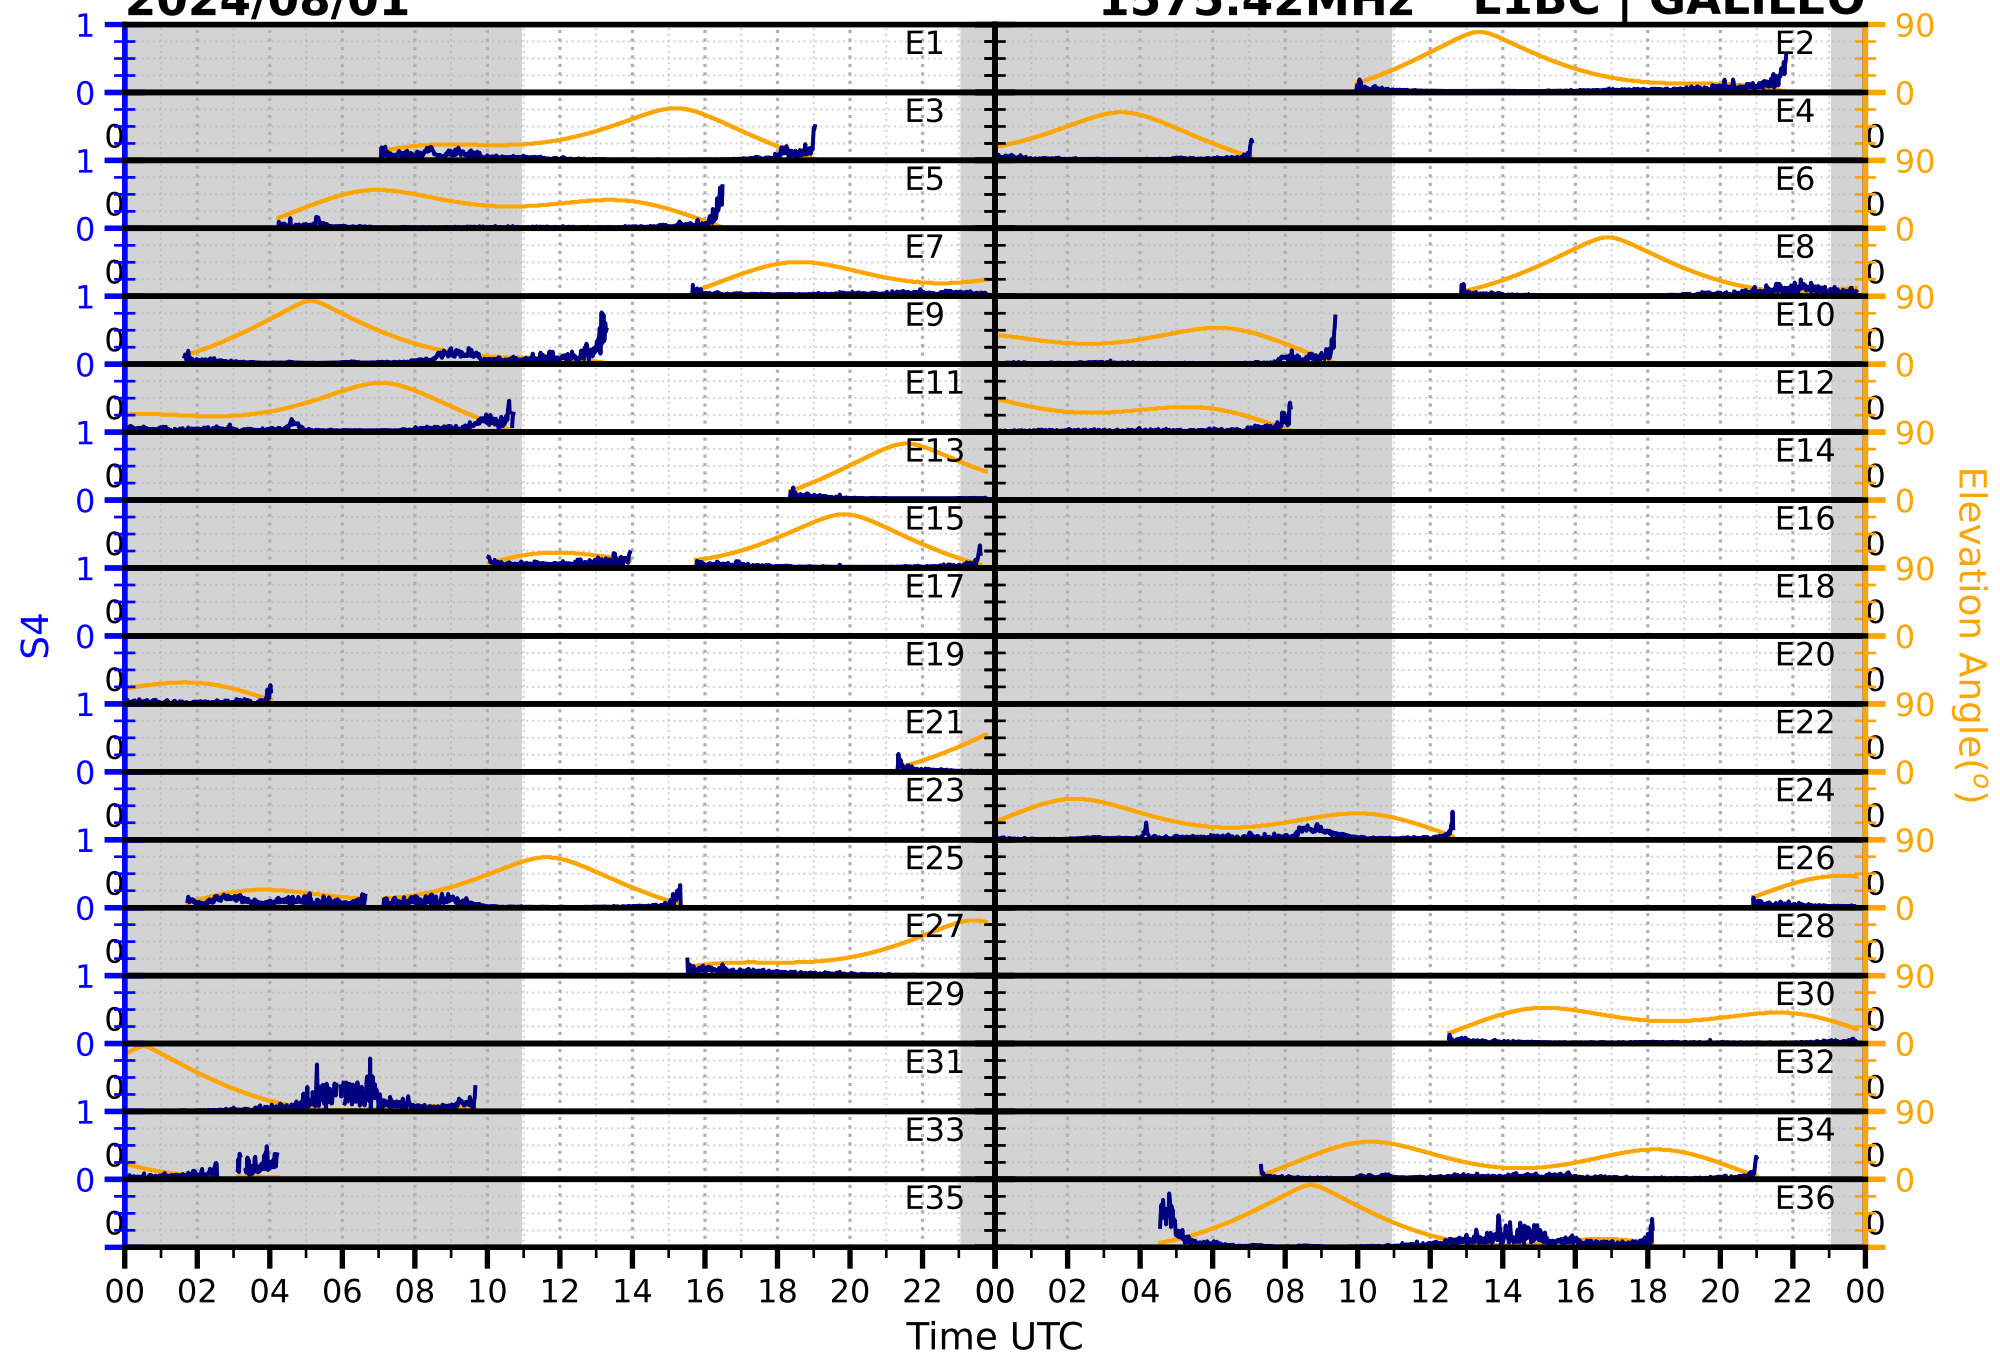

2024/08/01

S4

1575.42MHz

L1CA | GPS

2024/08/01

S4 1575.42MHz L1BC | GALILEO

2024/08/01

S4

1602MHz

L1CA | GLONASS