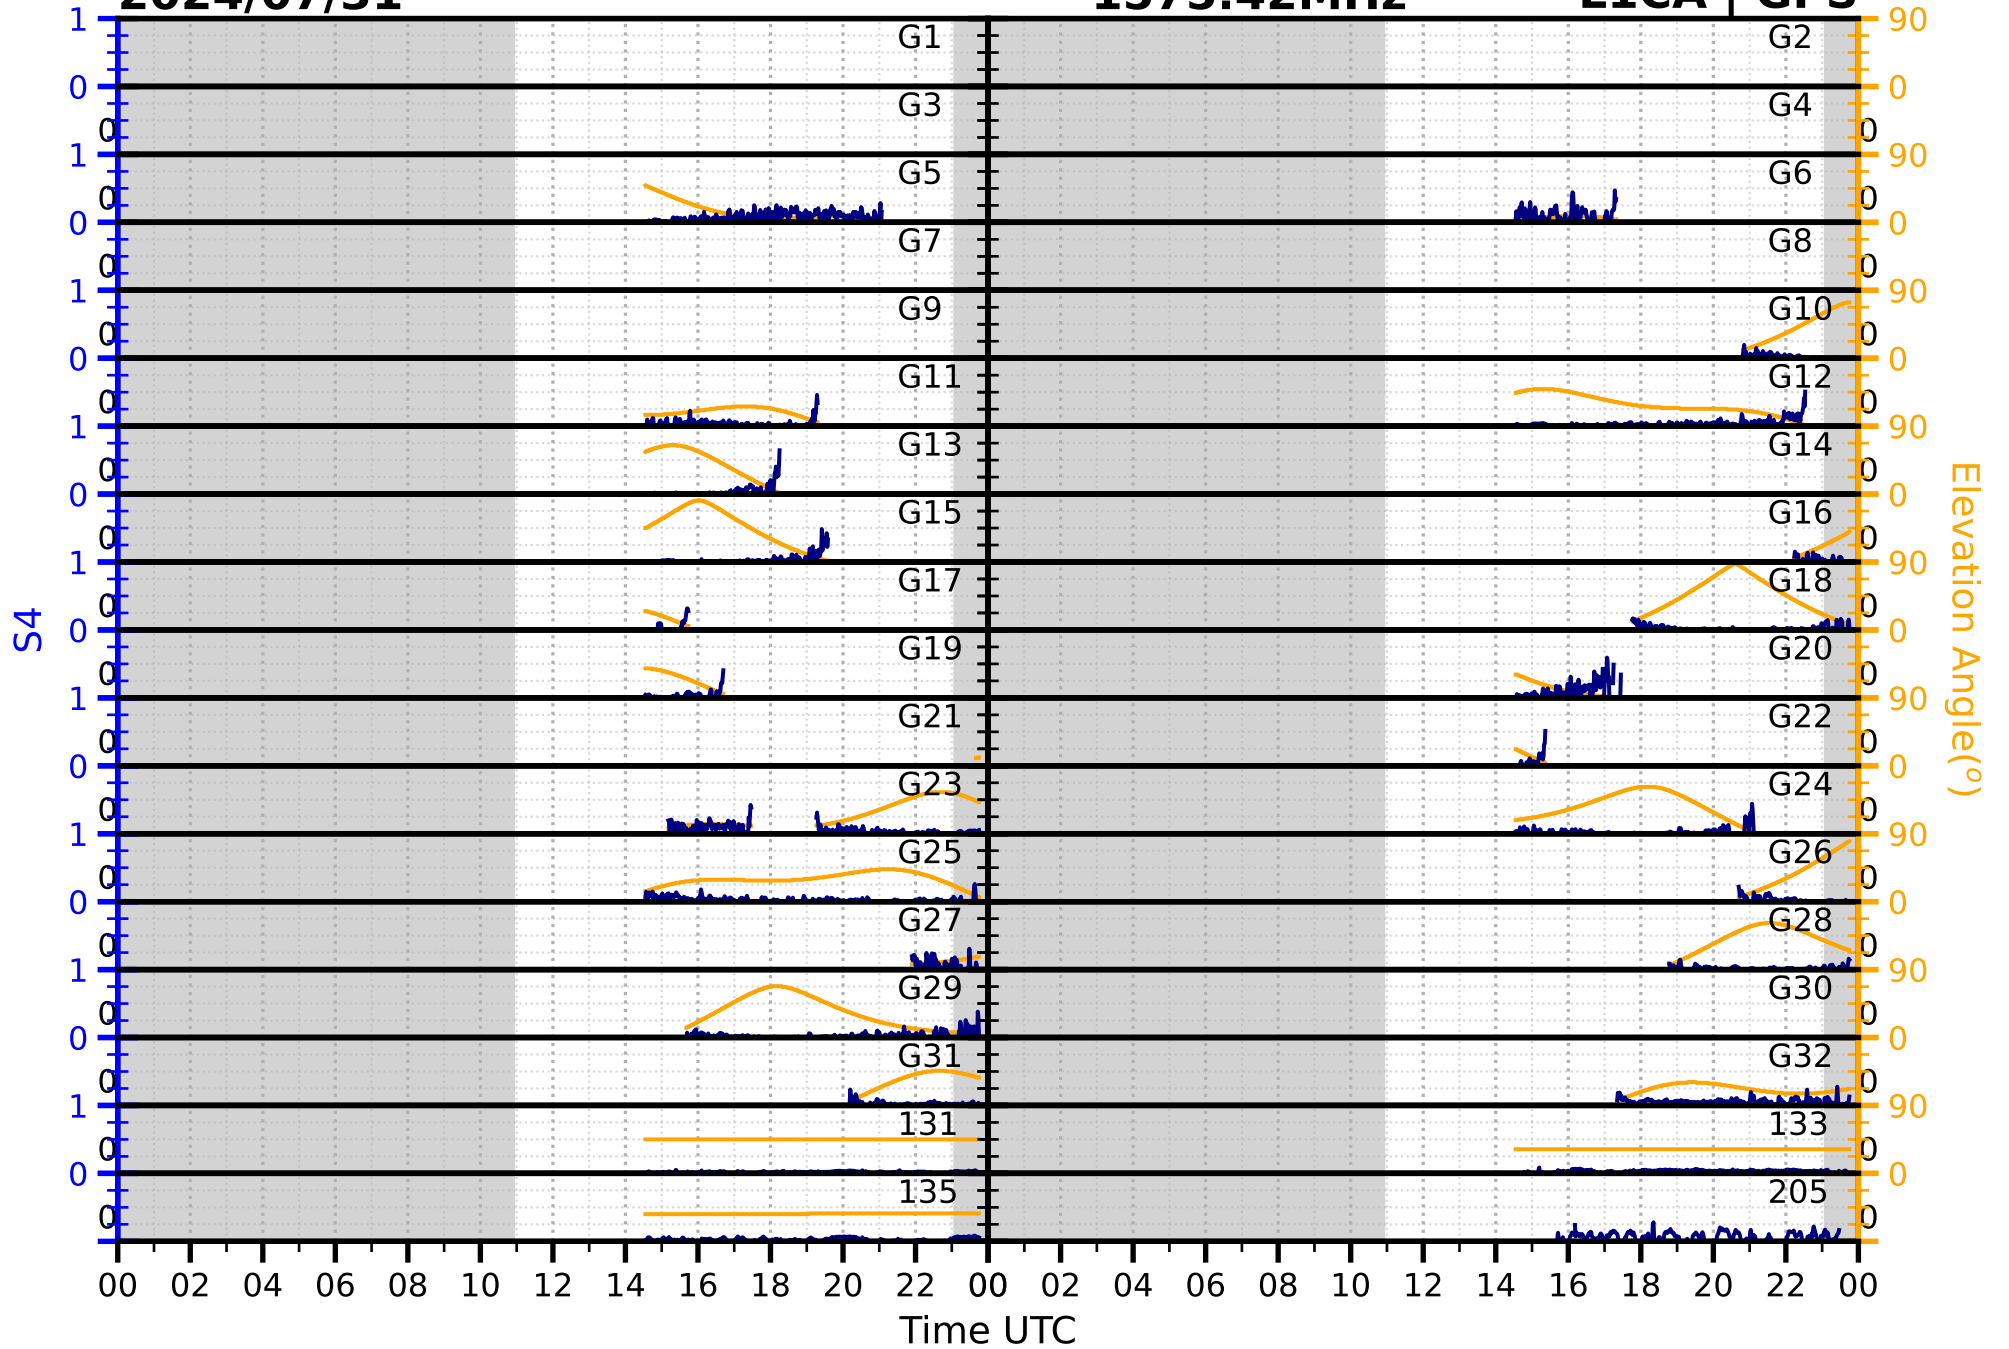

2024/07/31

S4

1575.42MHz

L1CA | GPS

2024/07/31

S4

1575.42MHz

L1BC | GALILEO

2024/07/31

S4

1602MHz

L1CA | GLONASS