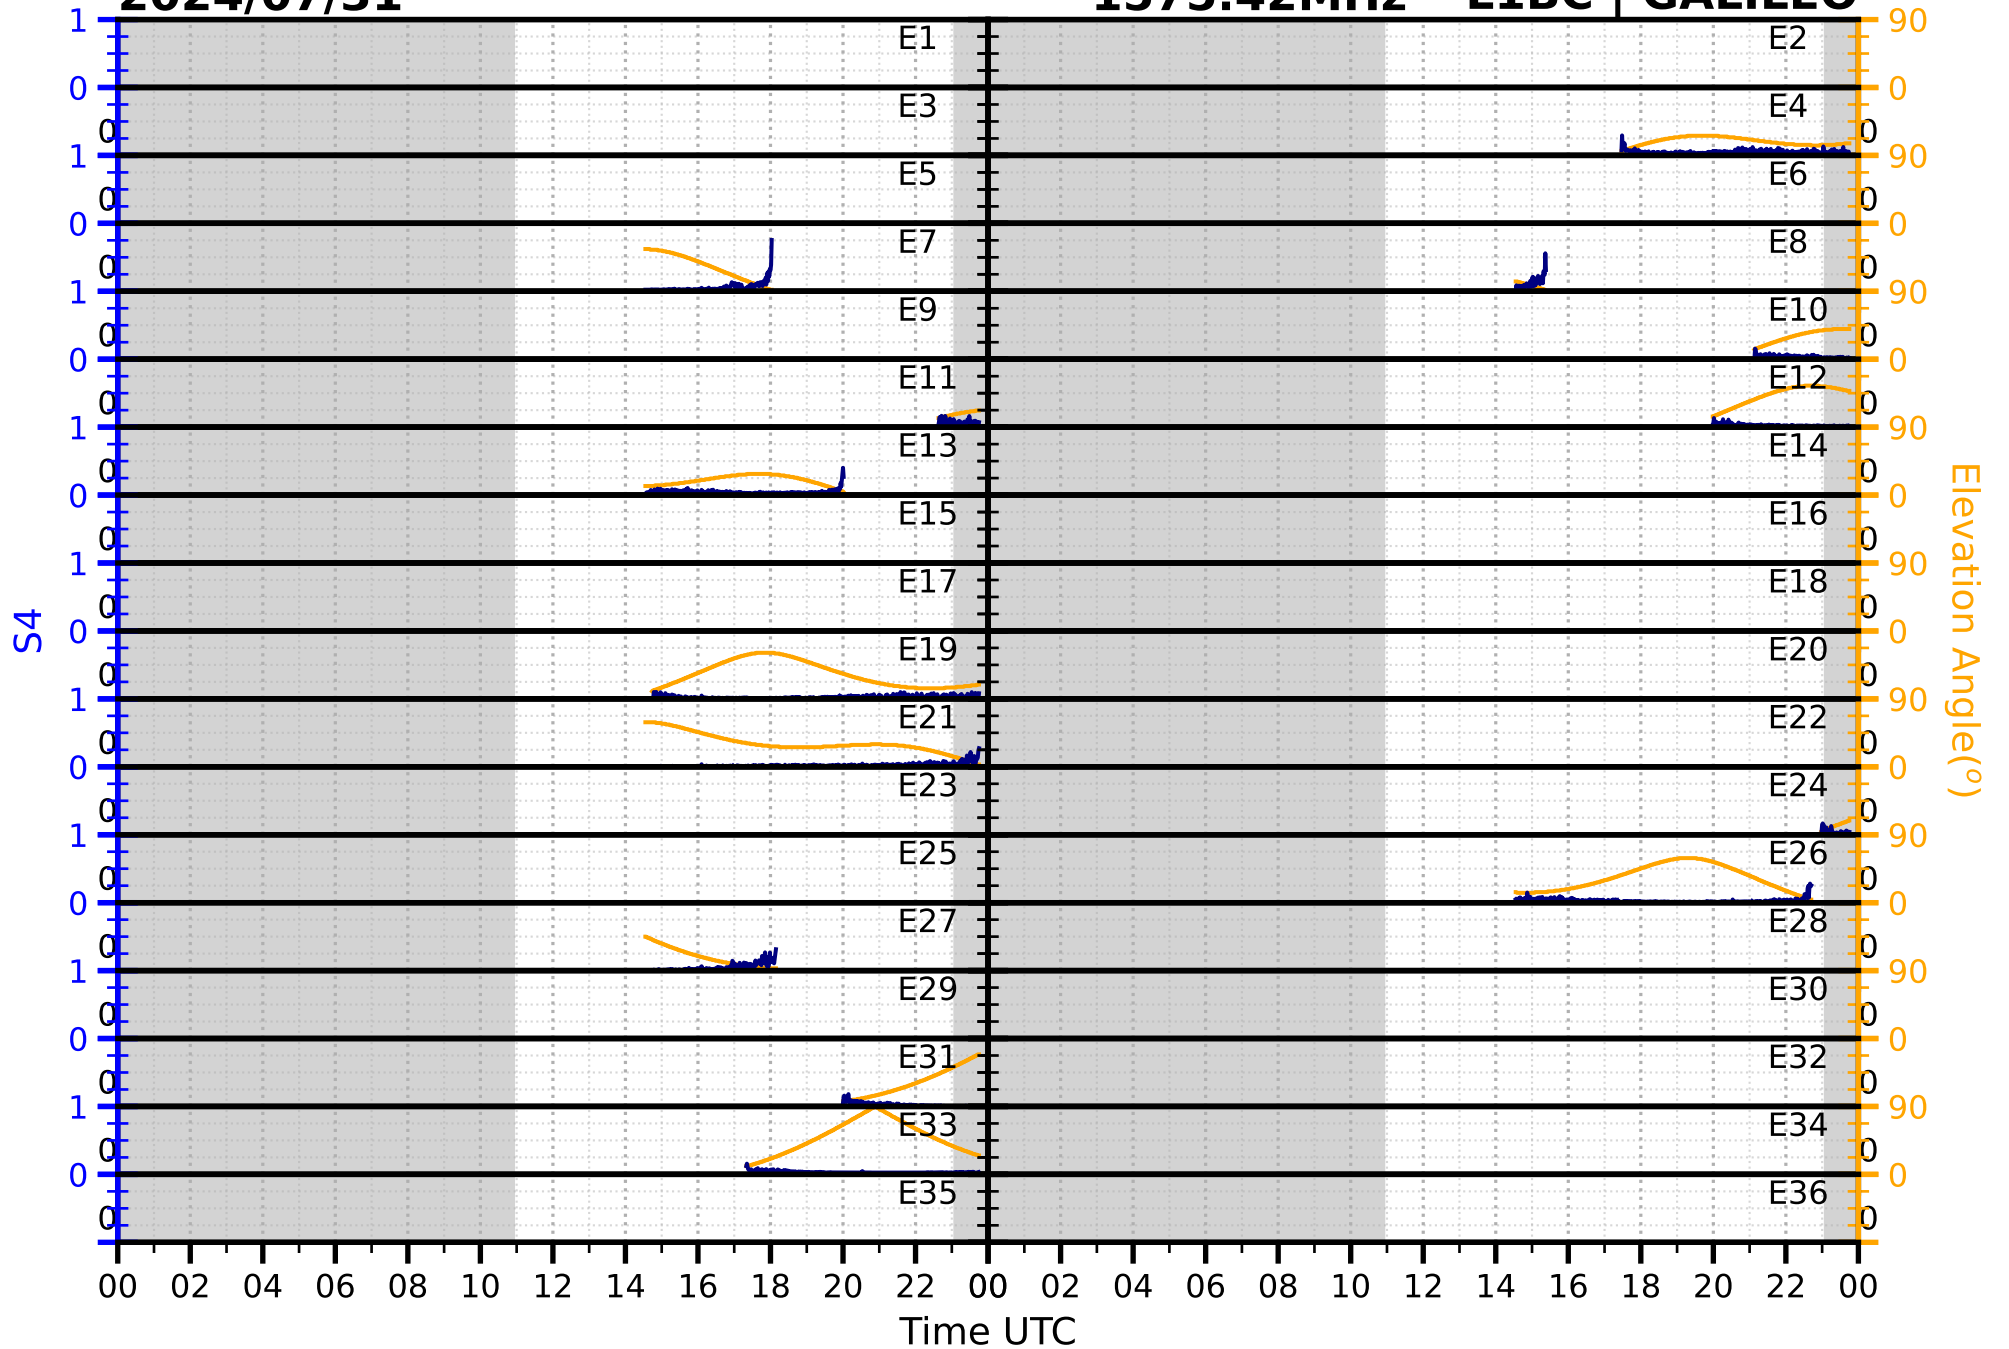

2024/07/31

S4

1575.42MHz

L1CA | GPS

2024/07/31

S4

1575.42MHz

L1BC | GALILEO

2024/07/31

S4

1602MHz

L1CA | GLONASS