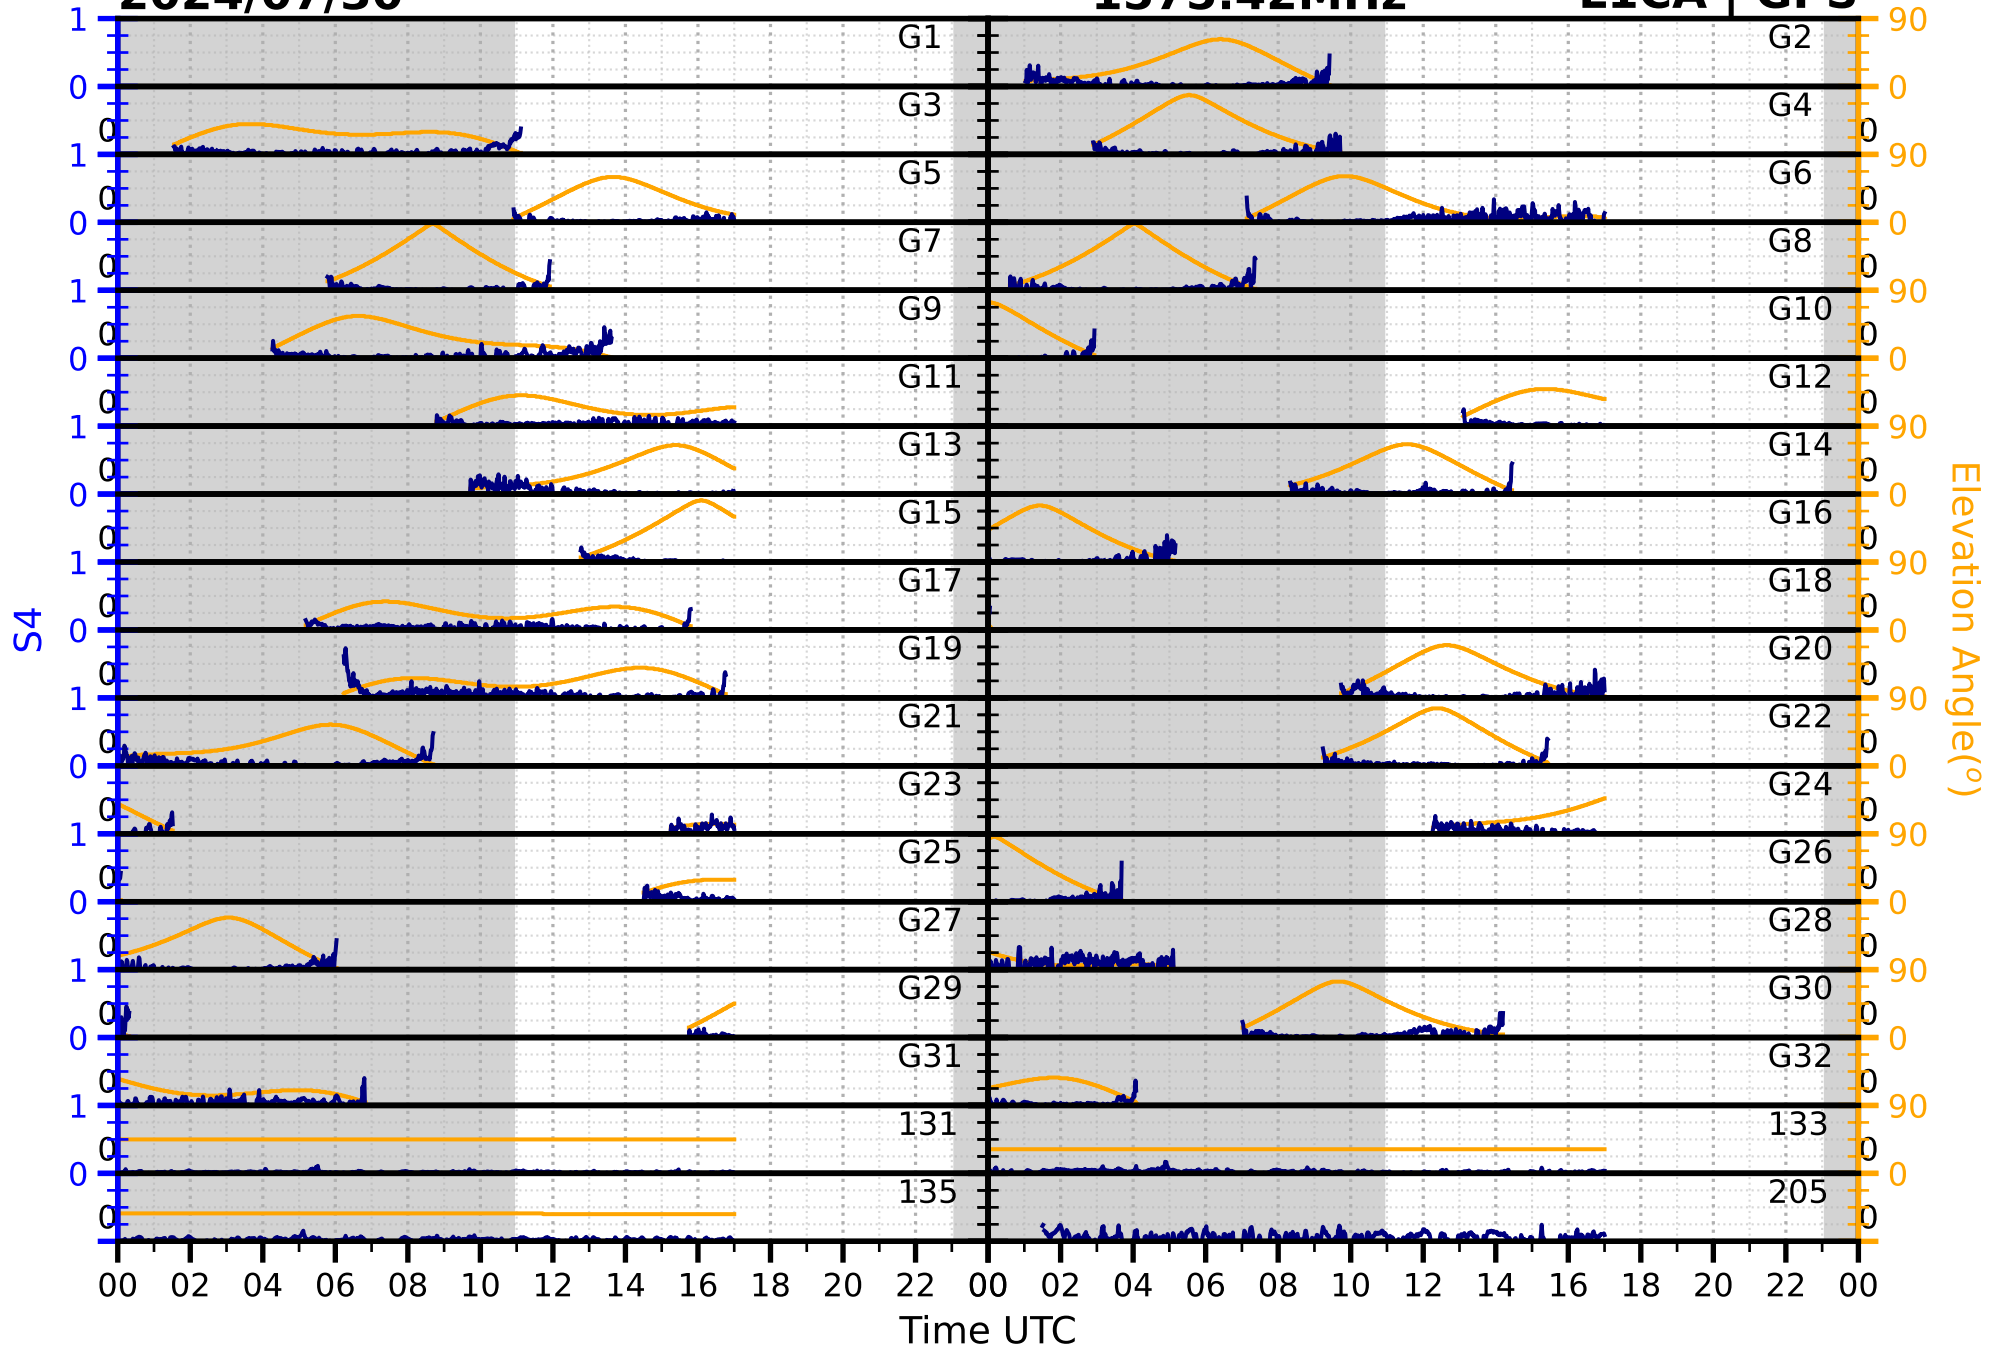

2024/07/30

S4

1575.42MHz

L1CA | GPS

2024/07/30

S4

1575.42MHz

L1BC | GALILEO

2024/07/30

S4

1602MHz

L1CA | GLONASS