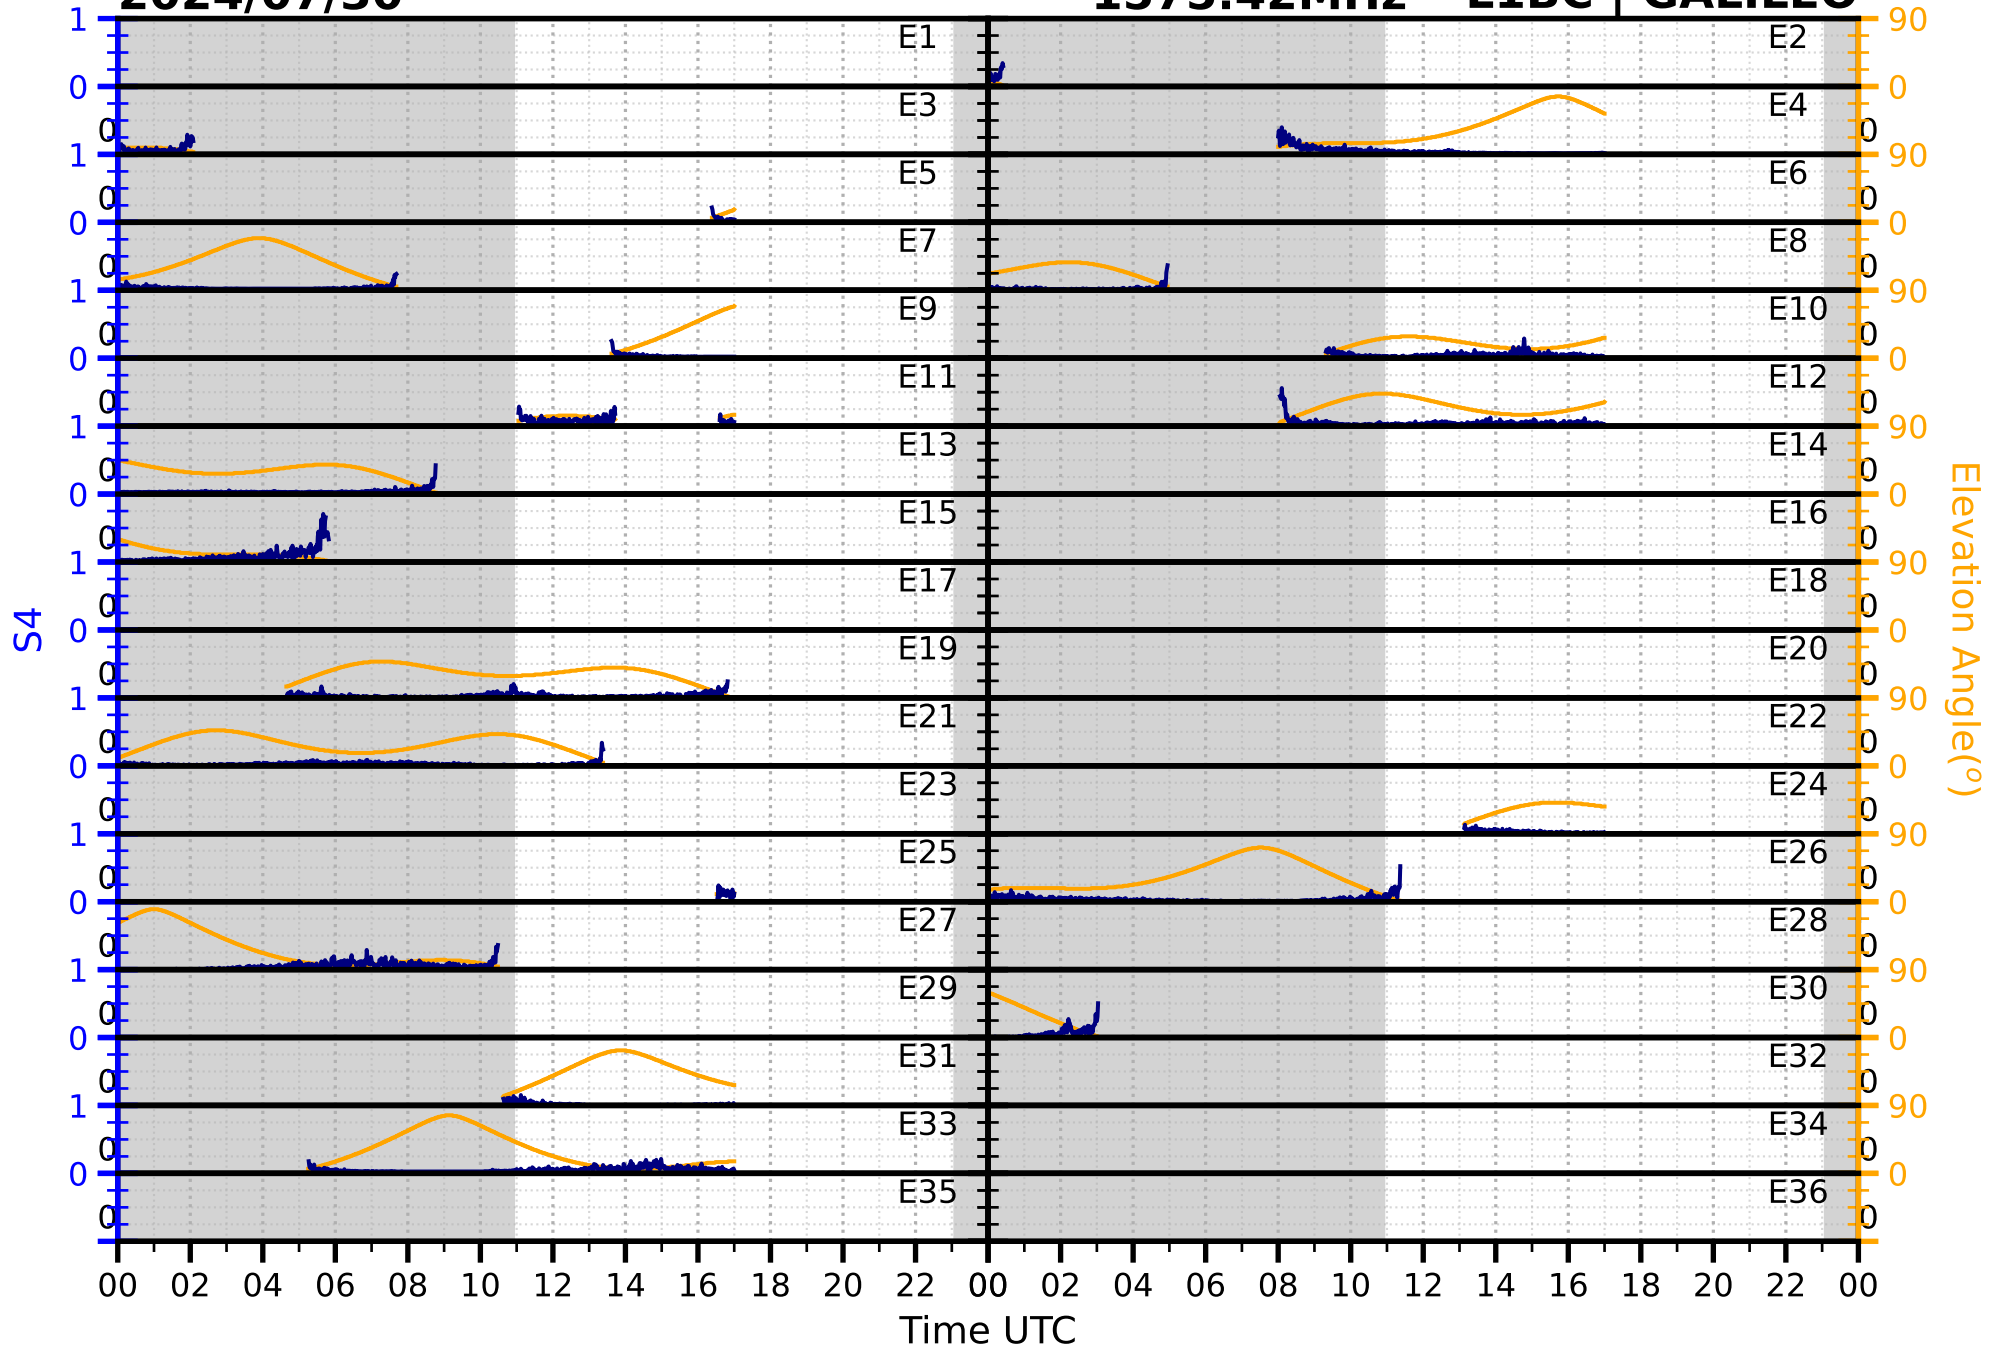

2024/07/30

S4

1575.42MHz

L1CA | GPS

2024/07/30

S4

1575.42MHz

L1BC | GALILEO

2024/07/30

S4

1602MHz

L1CA | GLONASS