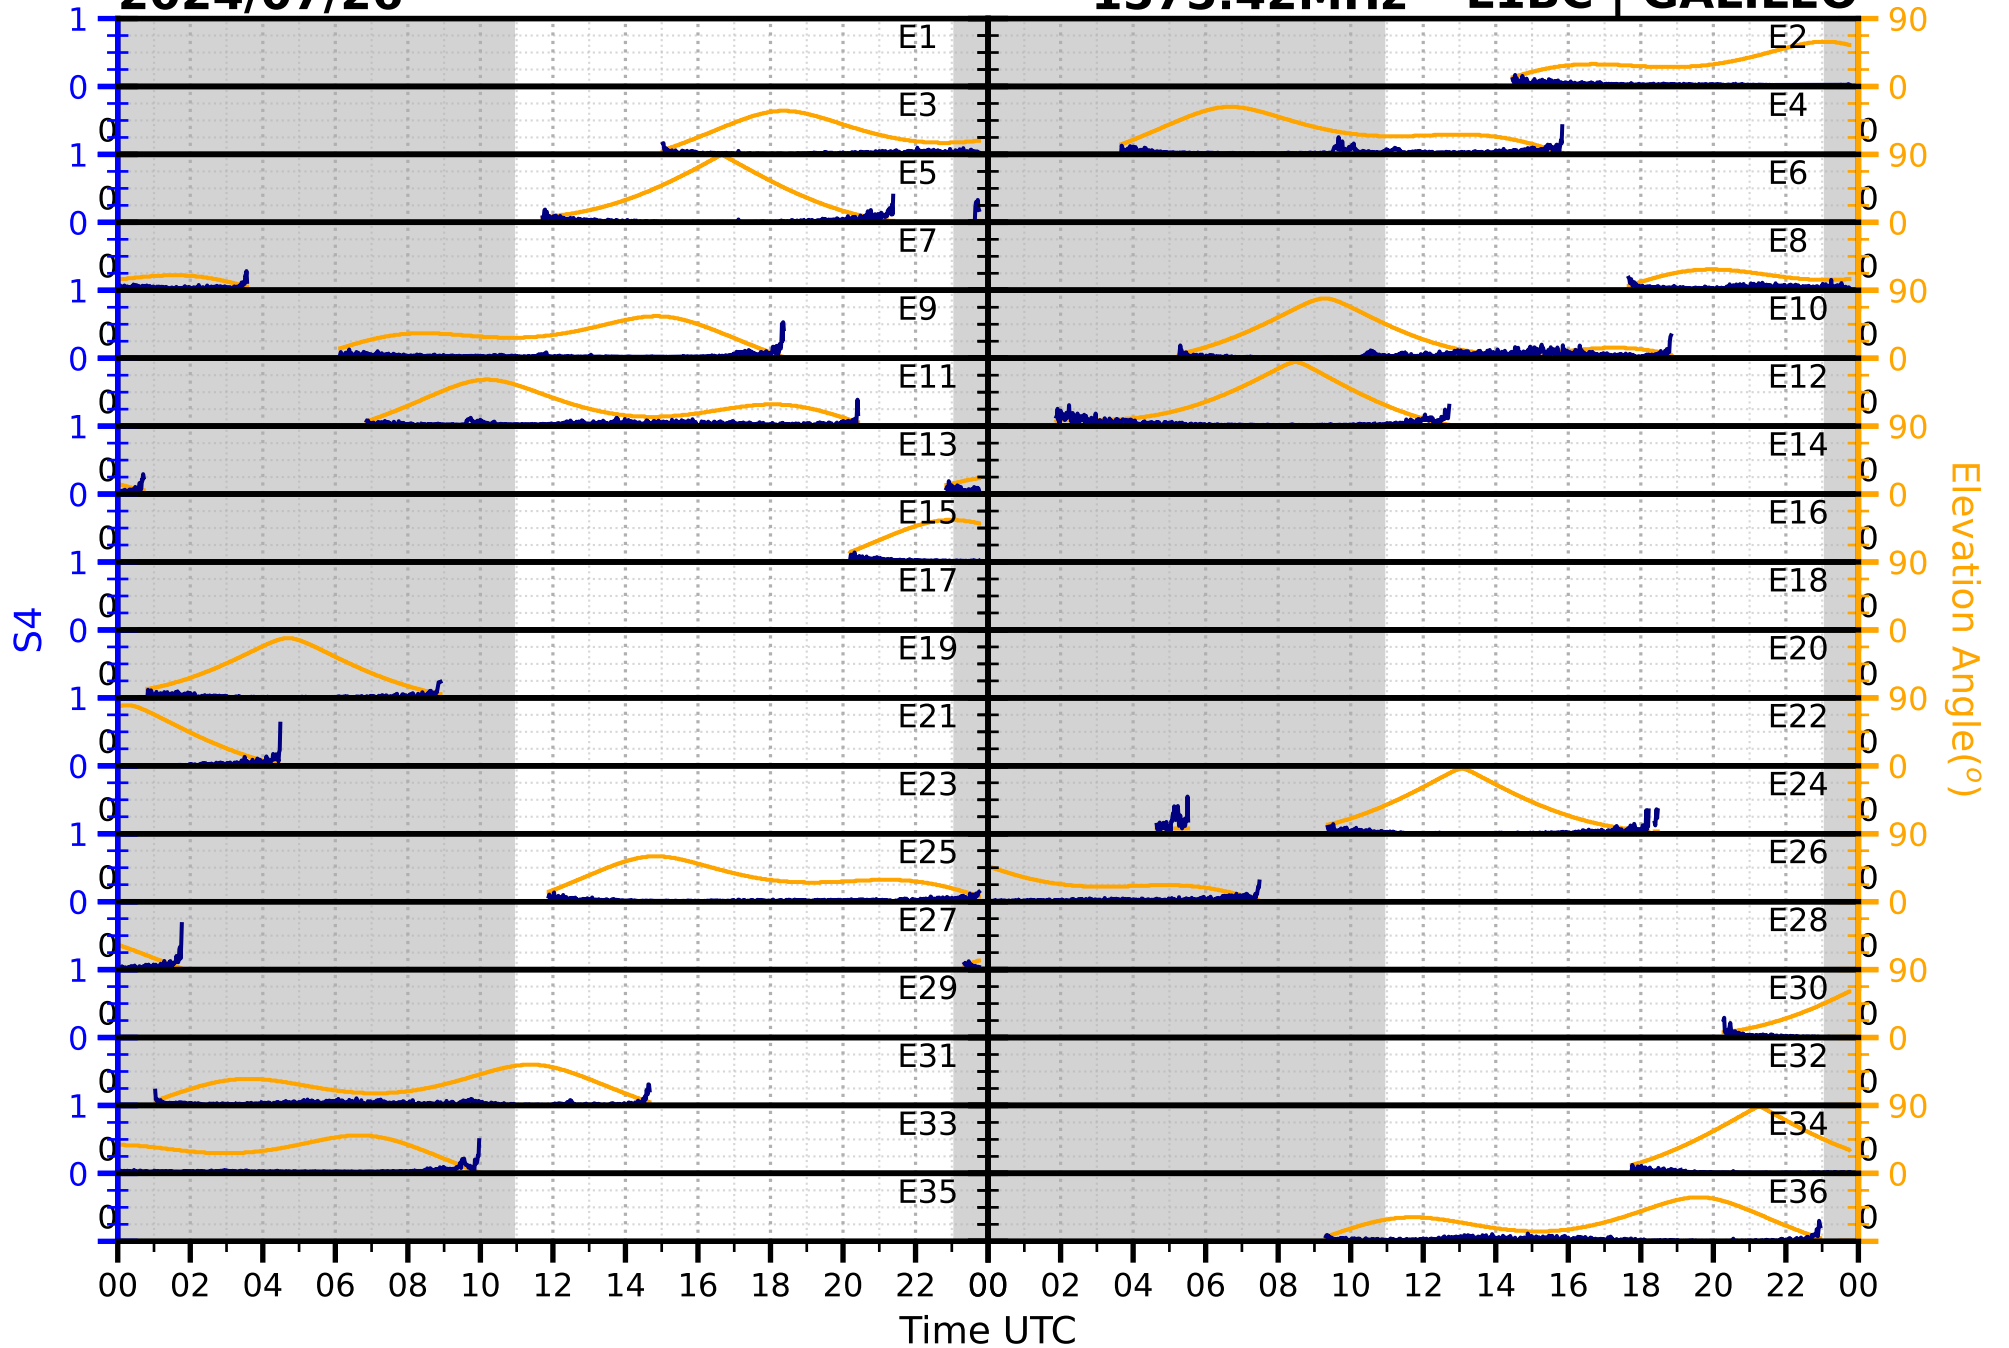

2024/07/26

S4

1575.42MHz

L1CA | GPS

2024/07/26

S4

1575.42MHz

L1BC | GALILEO

2024/07/26

S4

1602MHz

L1CA | GLONASS