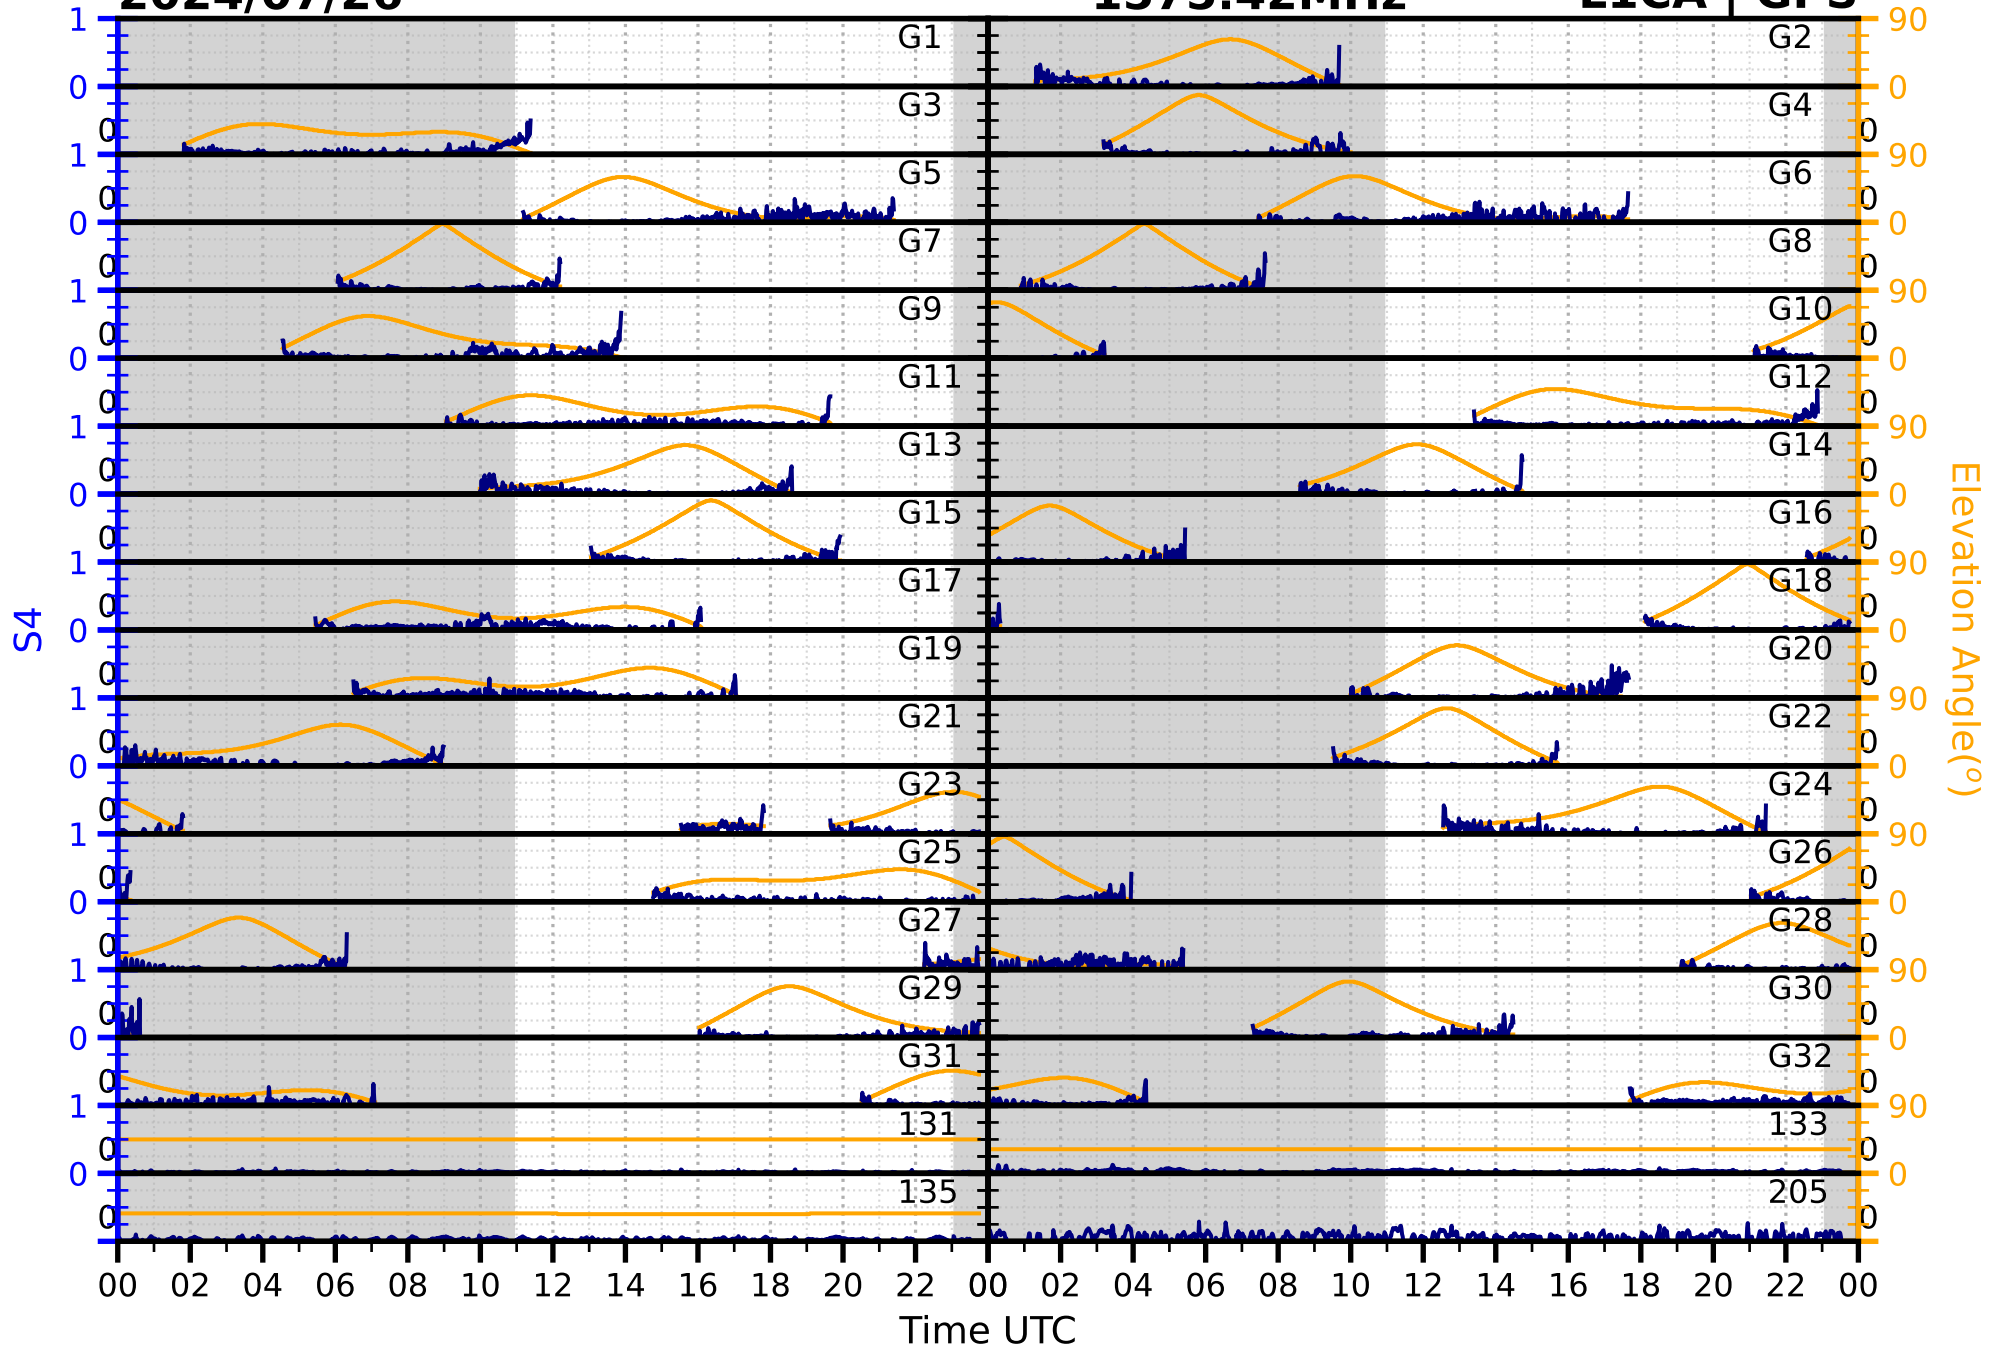

2024/07/26

S4

1575.42MHz

L1CA | GPS

2024/07/26

S4

1575.42MHz

L1BC | GALILEO

2024/07/26

S4

1602MHz

L1CA | GLONASS