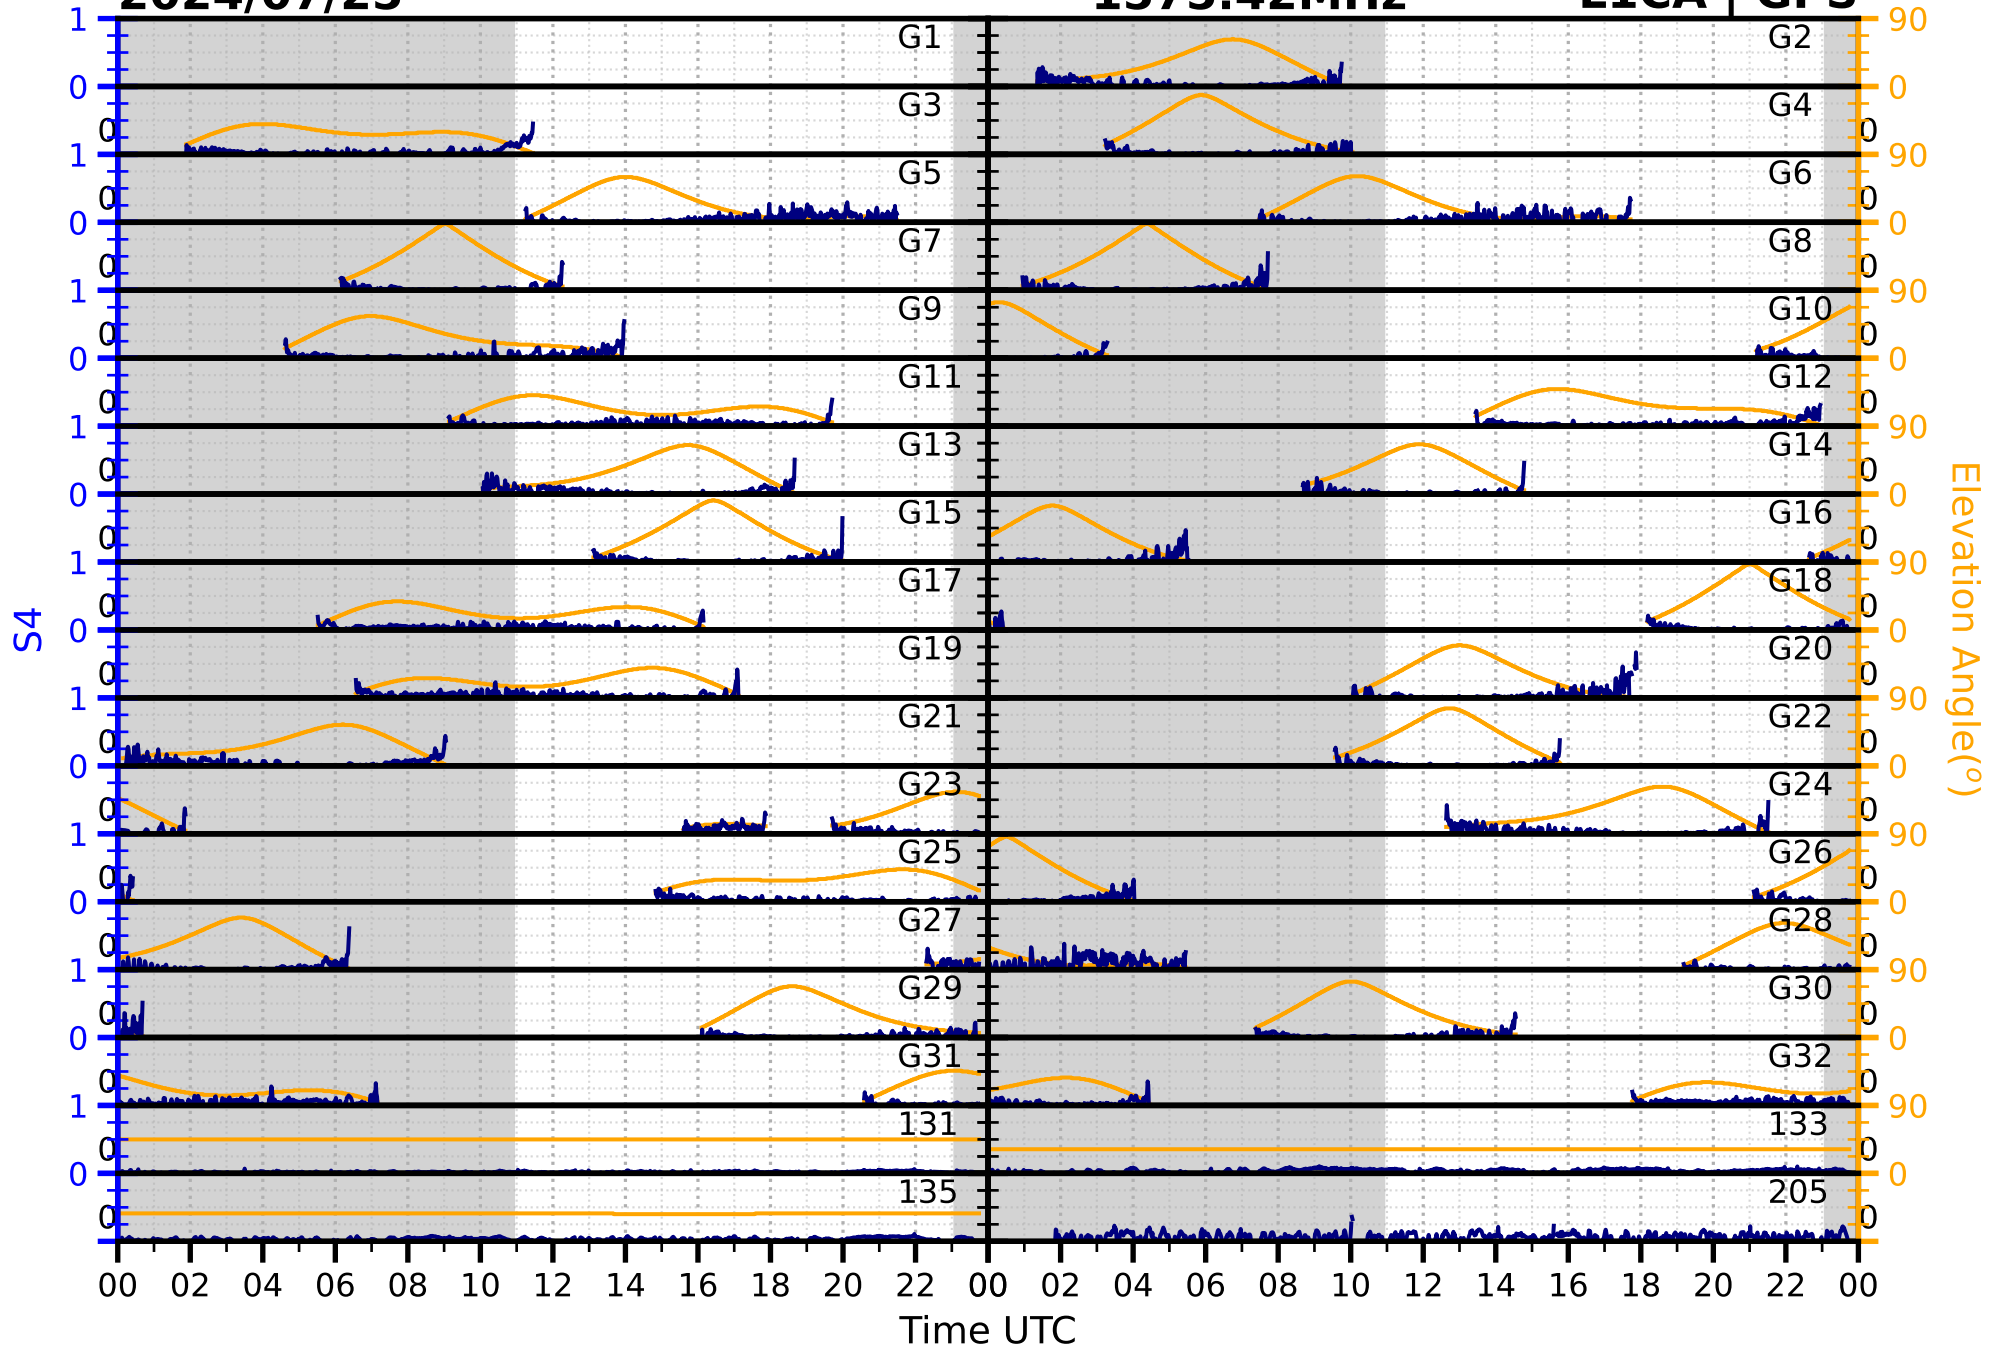

2024/07/25

S4

1575.42MHz

L1CA | GPS

2024/07/25

S4

1602MHz

L1CA | GLONASS