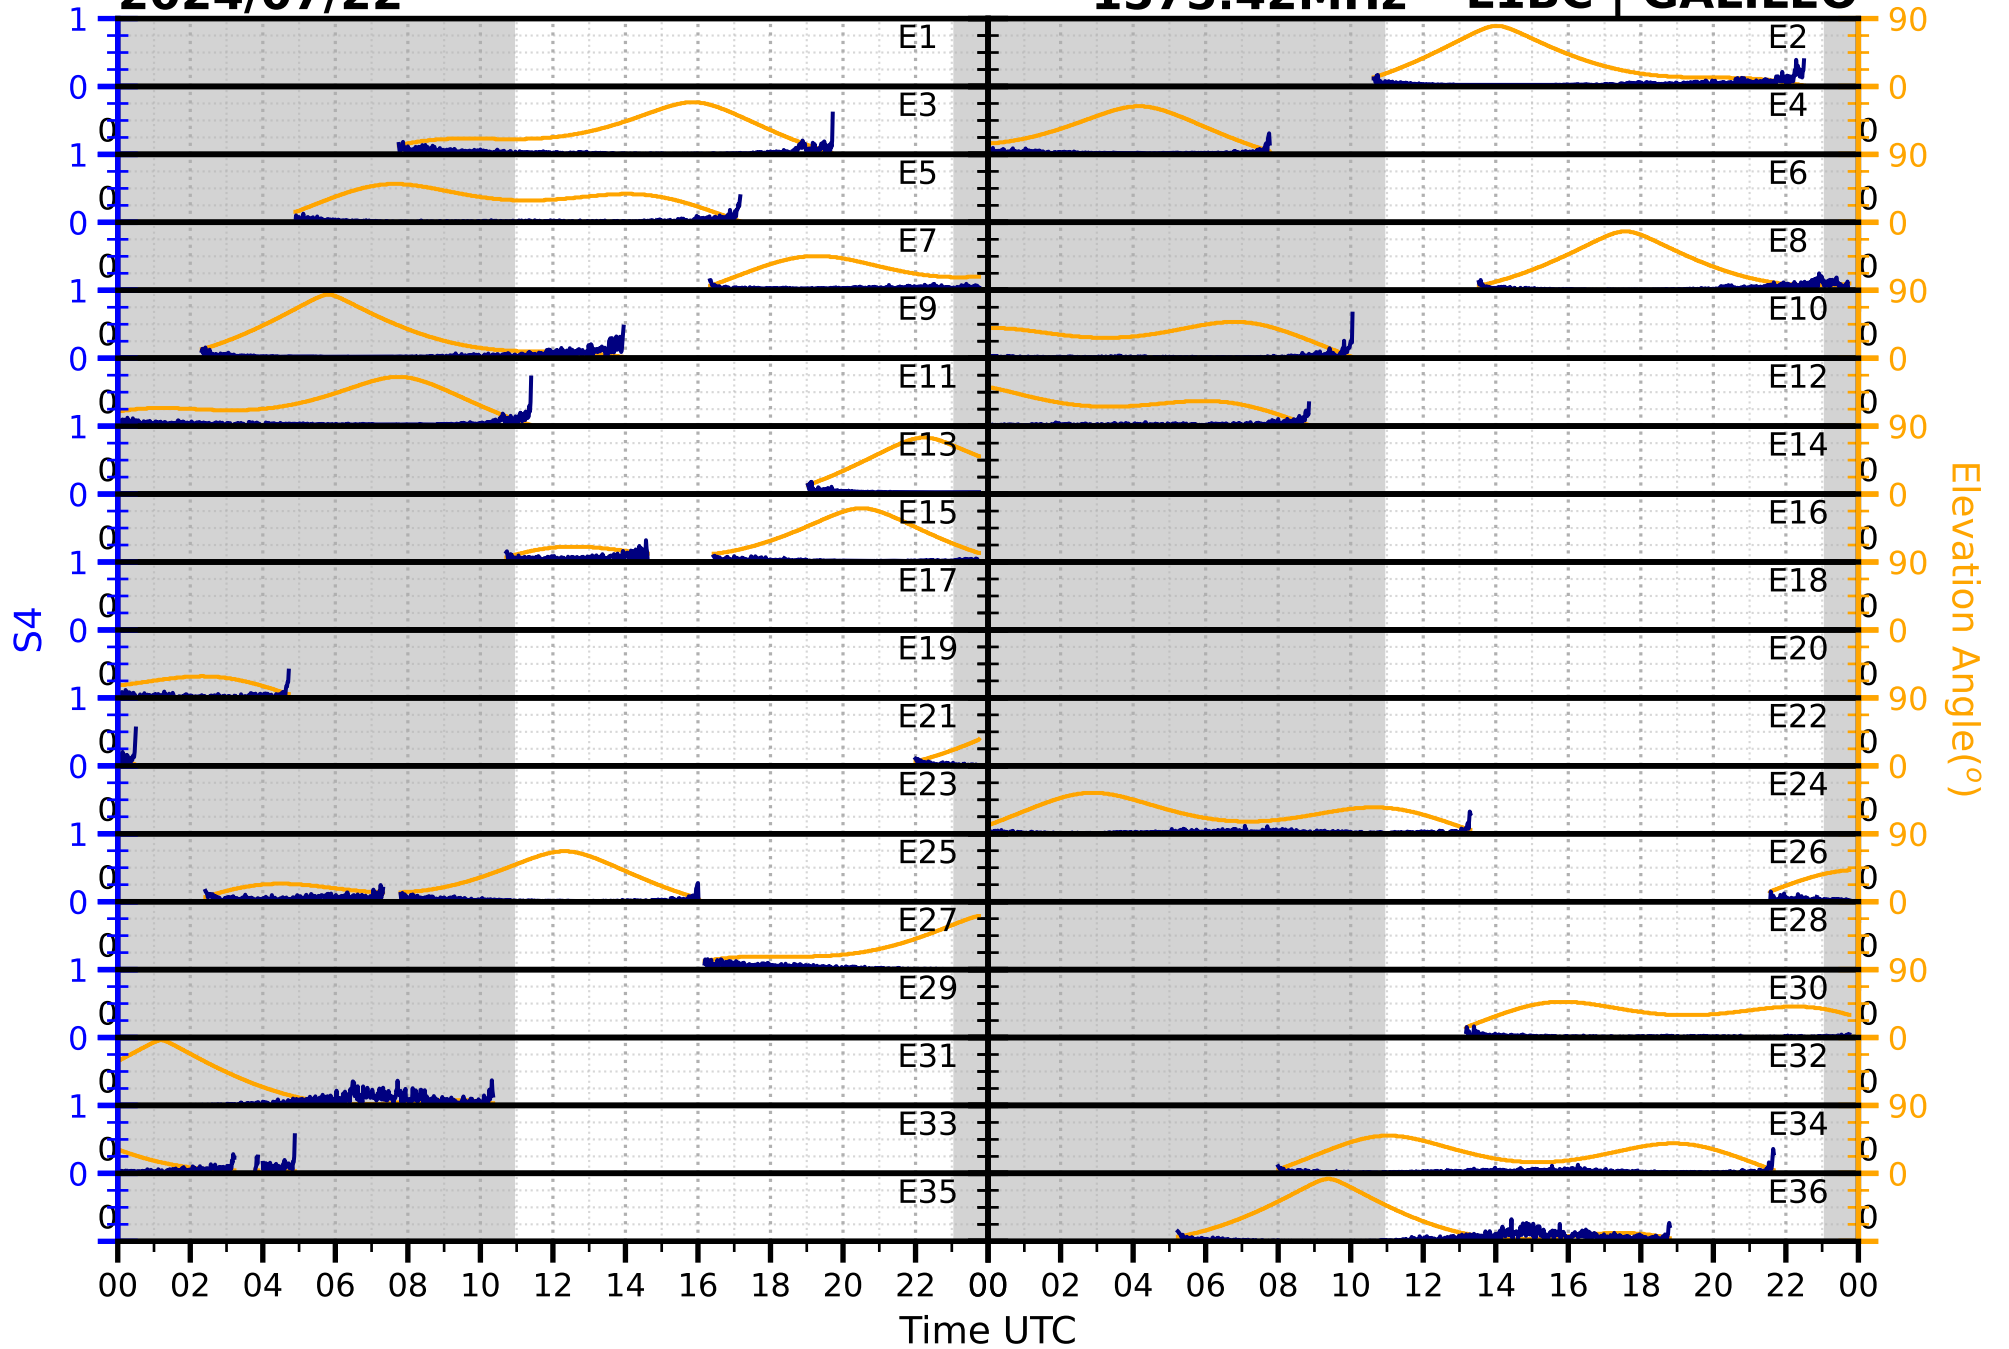

2024/07/22

S4

1575.42MHz

L1CA | GPS

2024/07/22

S4

1575.42MHz

L1BC | GALILEO

2024/07/22

S4

1602MHz

L1CA | GLONASS