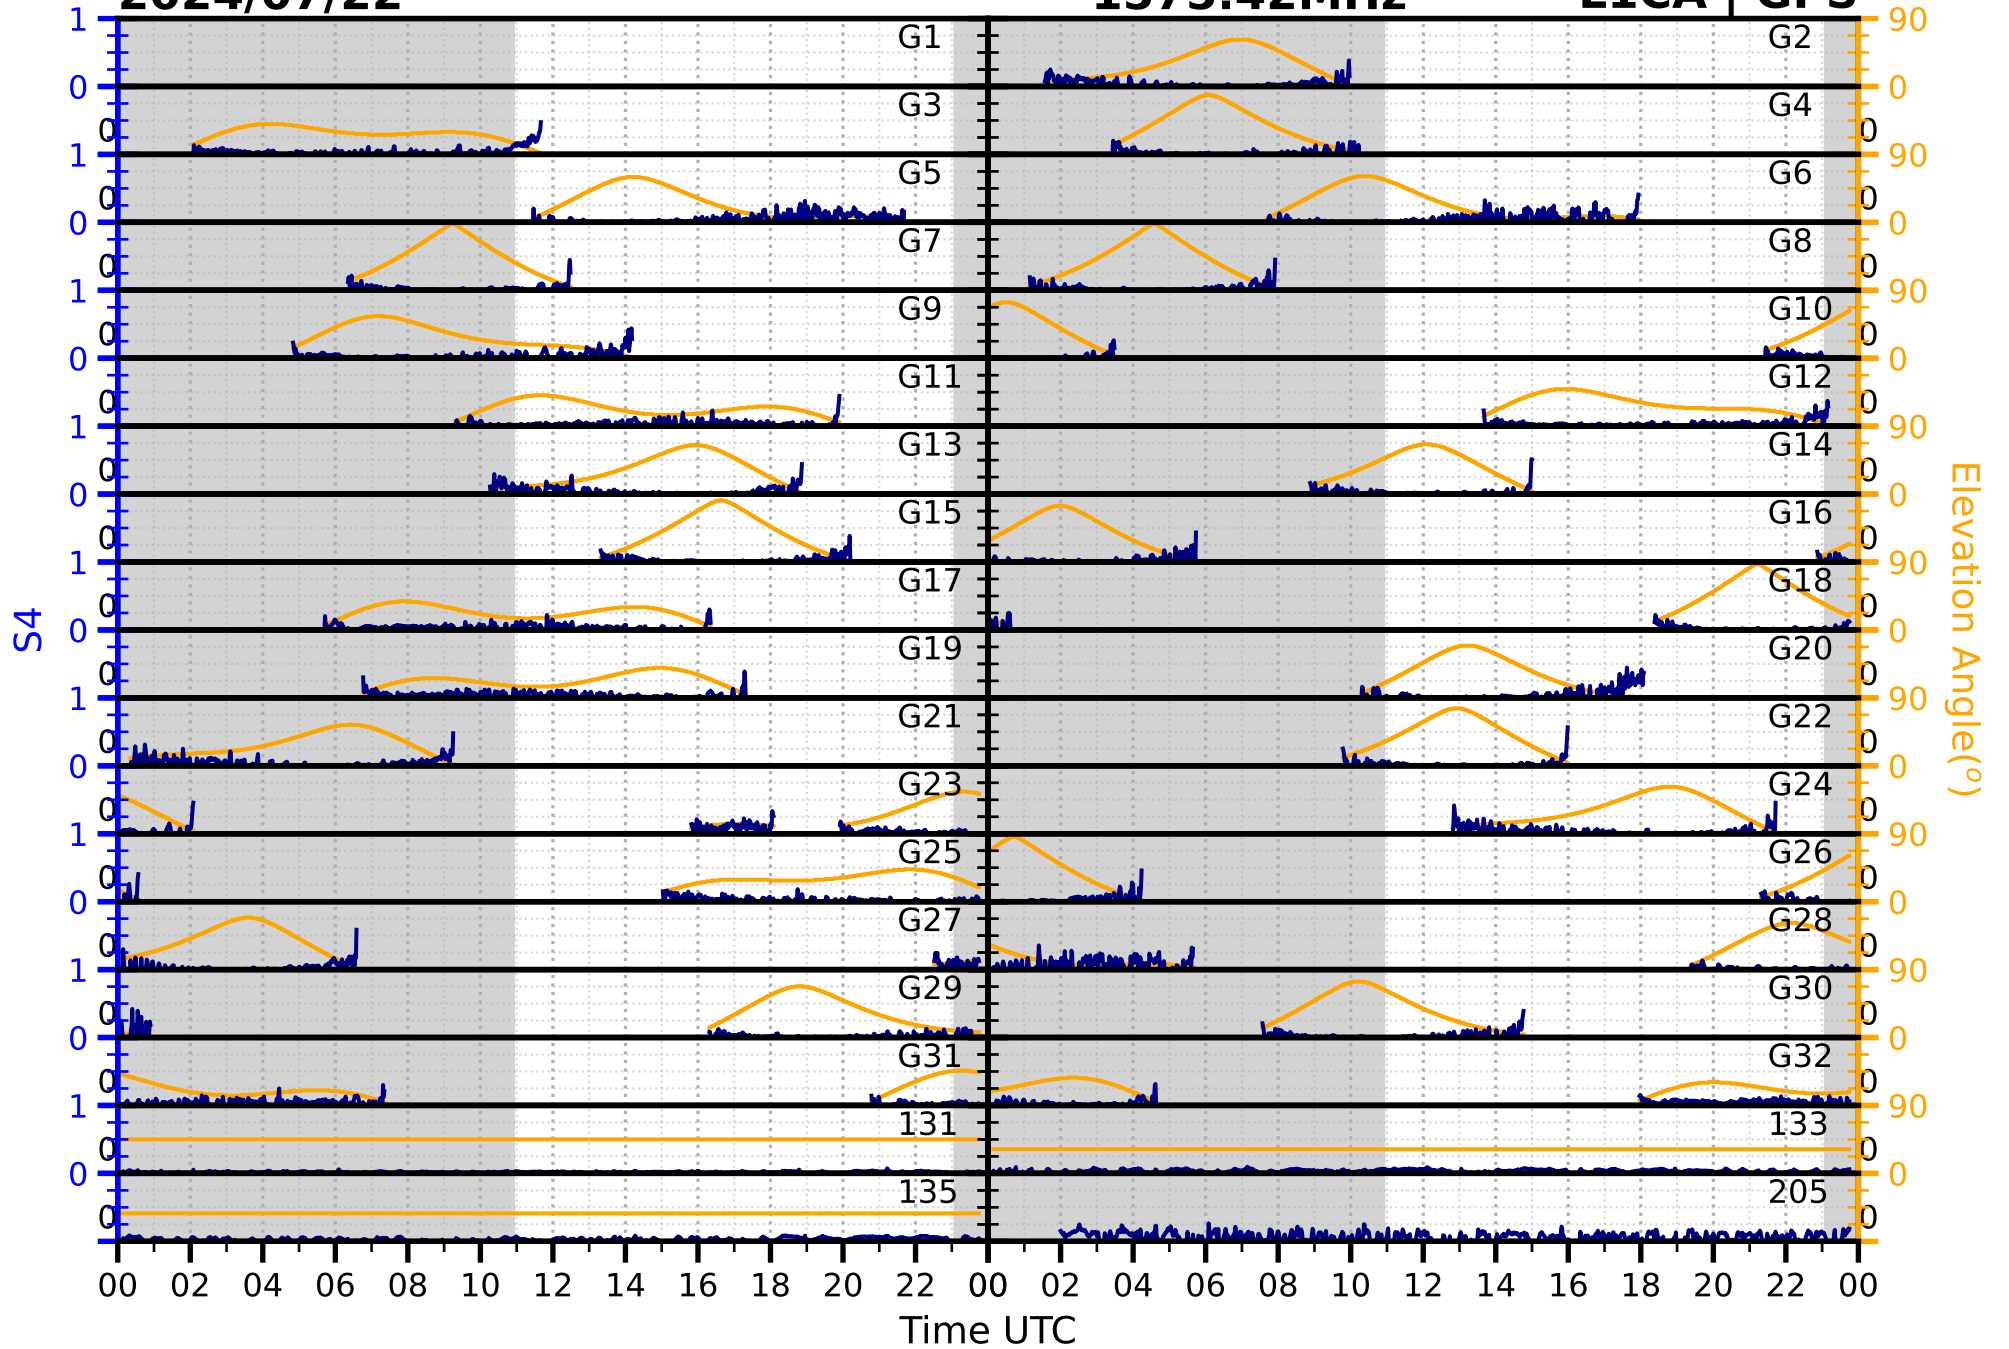

2024/07/22

S4

1575.42MHz

L1CA | GPS

2024/07/22

S4

1575.42MHz

L1BC | GALILEO

2024/07/22

S4

1602MHz

L1CA | GLONASS