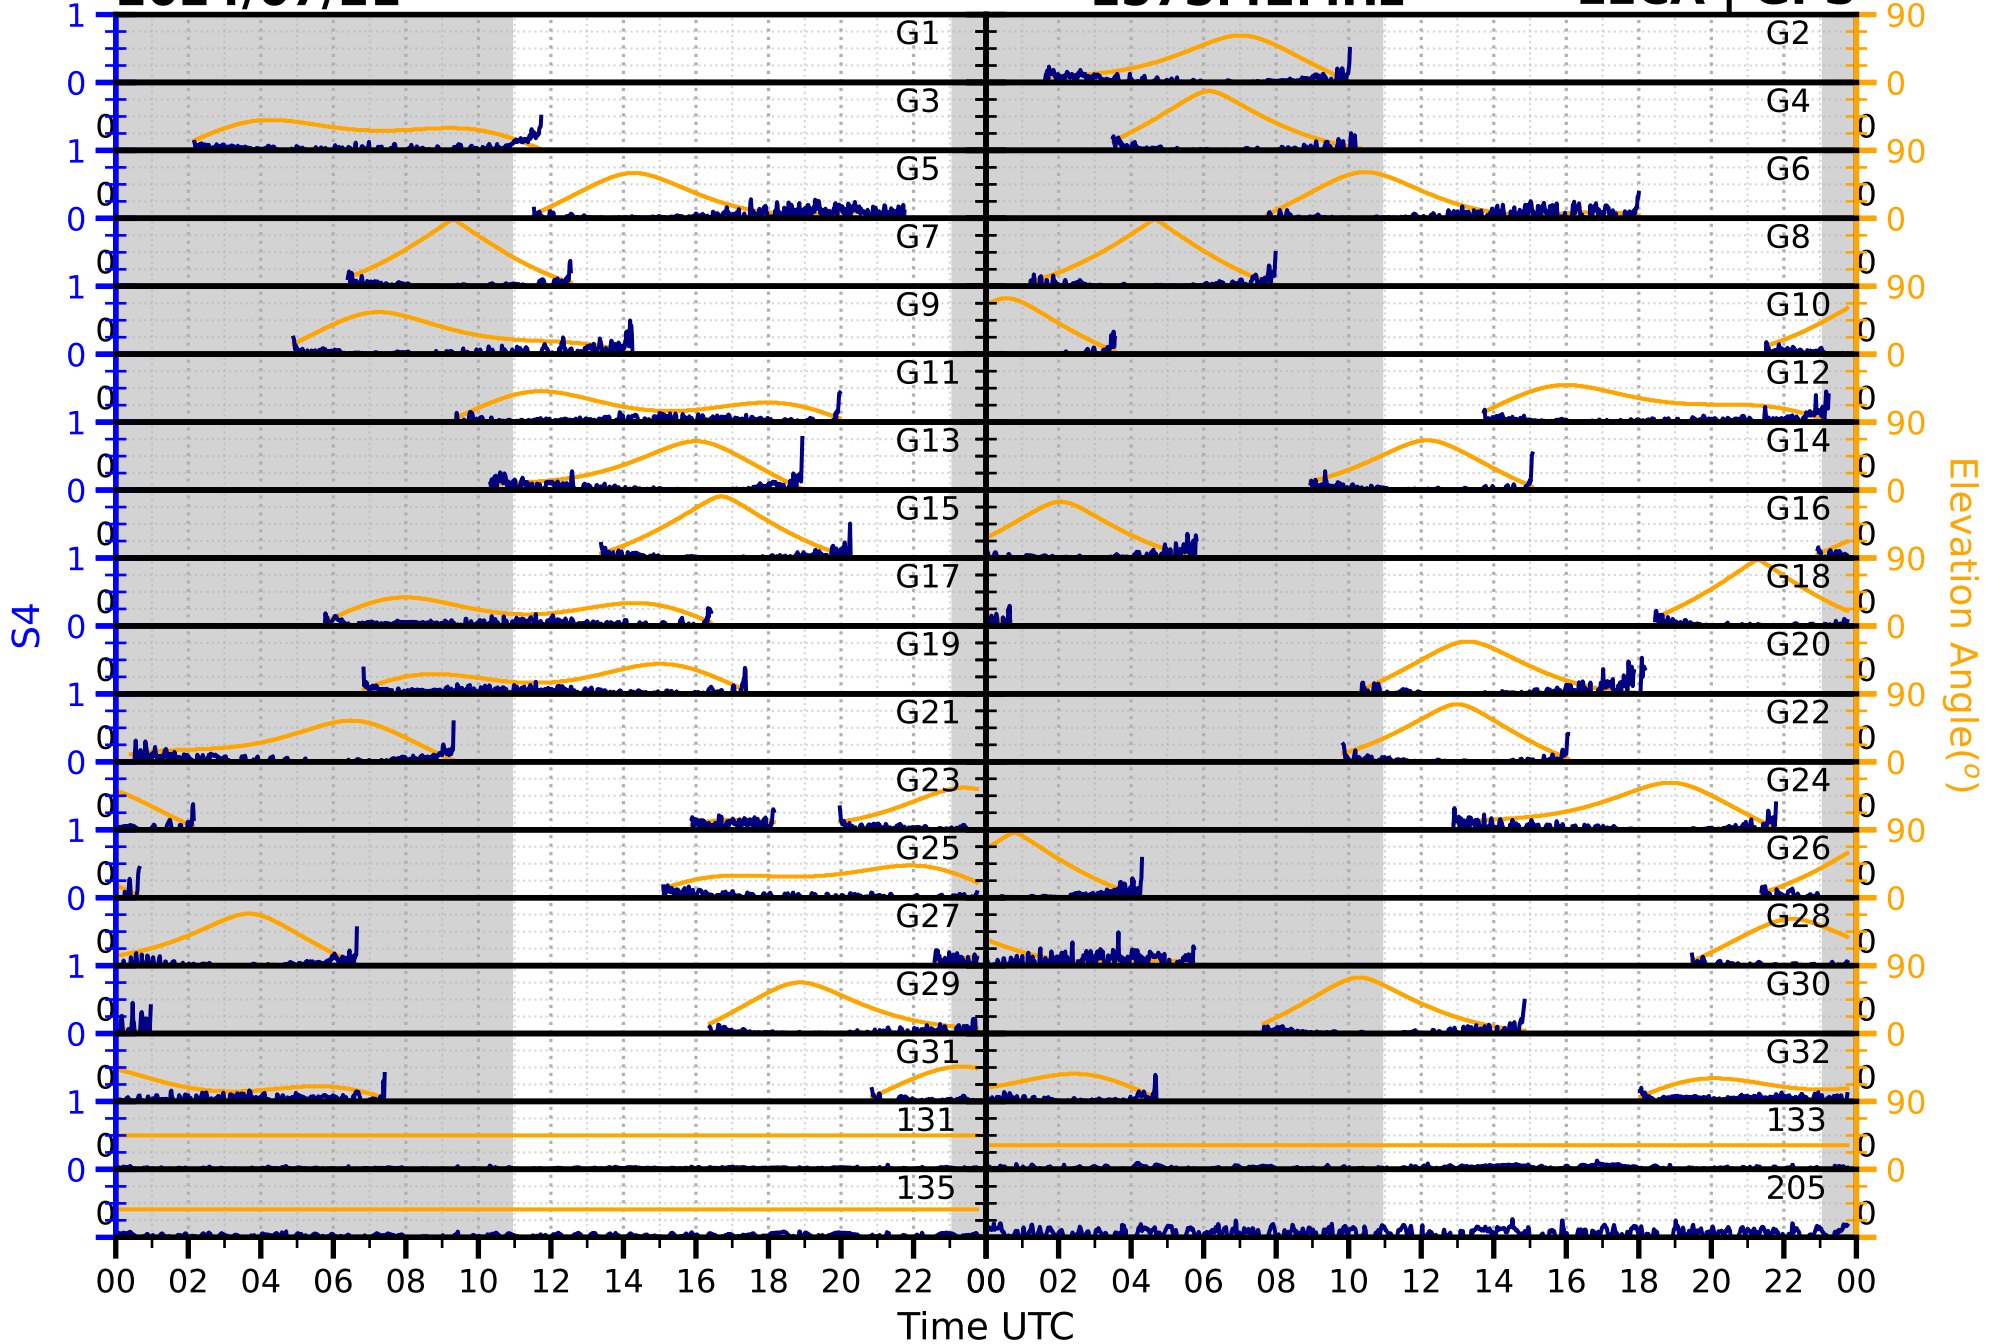

2024/07/21

S4

1575.42MHz

L1CA | GPS

2024/07/21

S4 1575.42MHz L1BC | GALILEO

2024/07/21

S4

1602MHz

L1CA | GLONASS