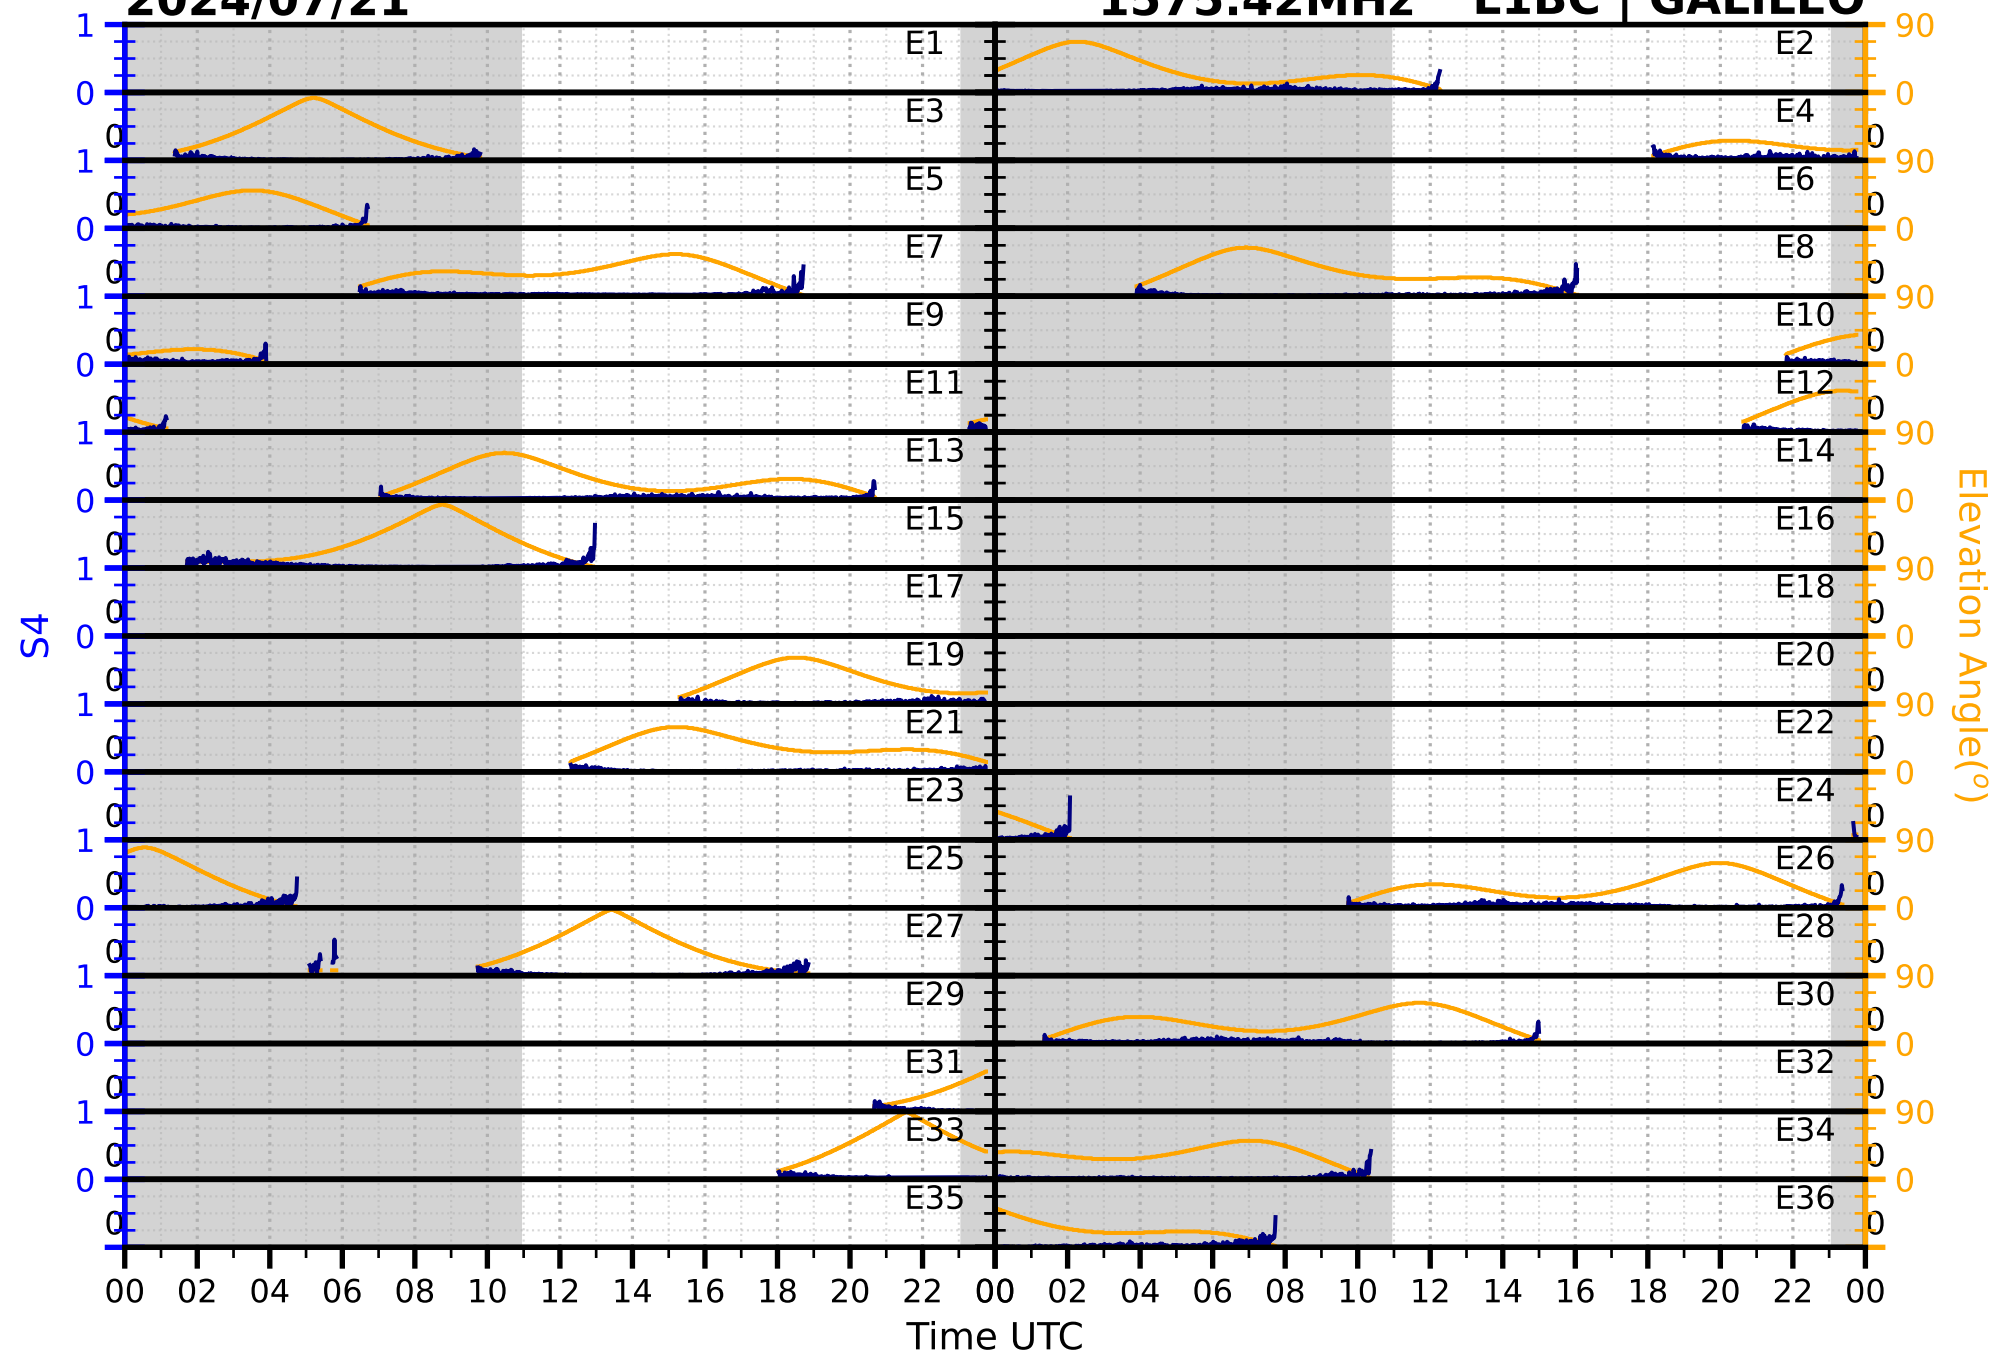

2024/07/21

S4

1575.42MHz

L1CA | GPS

2024/07/21

S4 1575.42MHz L1BC | GALILEO

2024/07/21

S4

1602MHz

L1CA | GLONASS