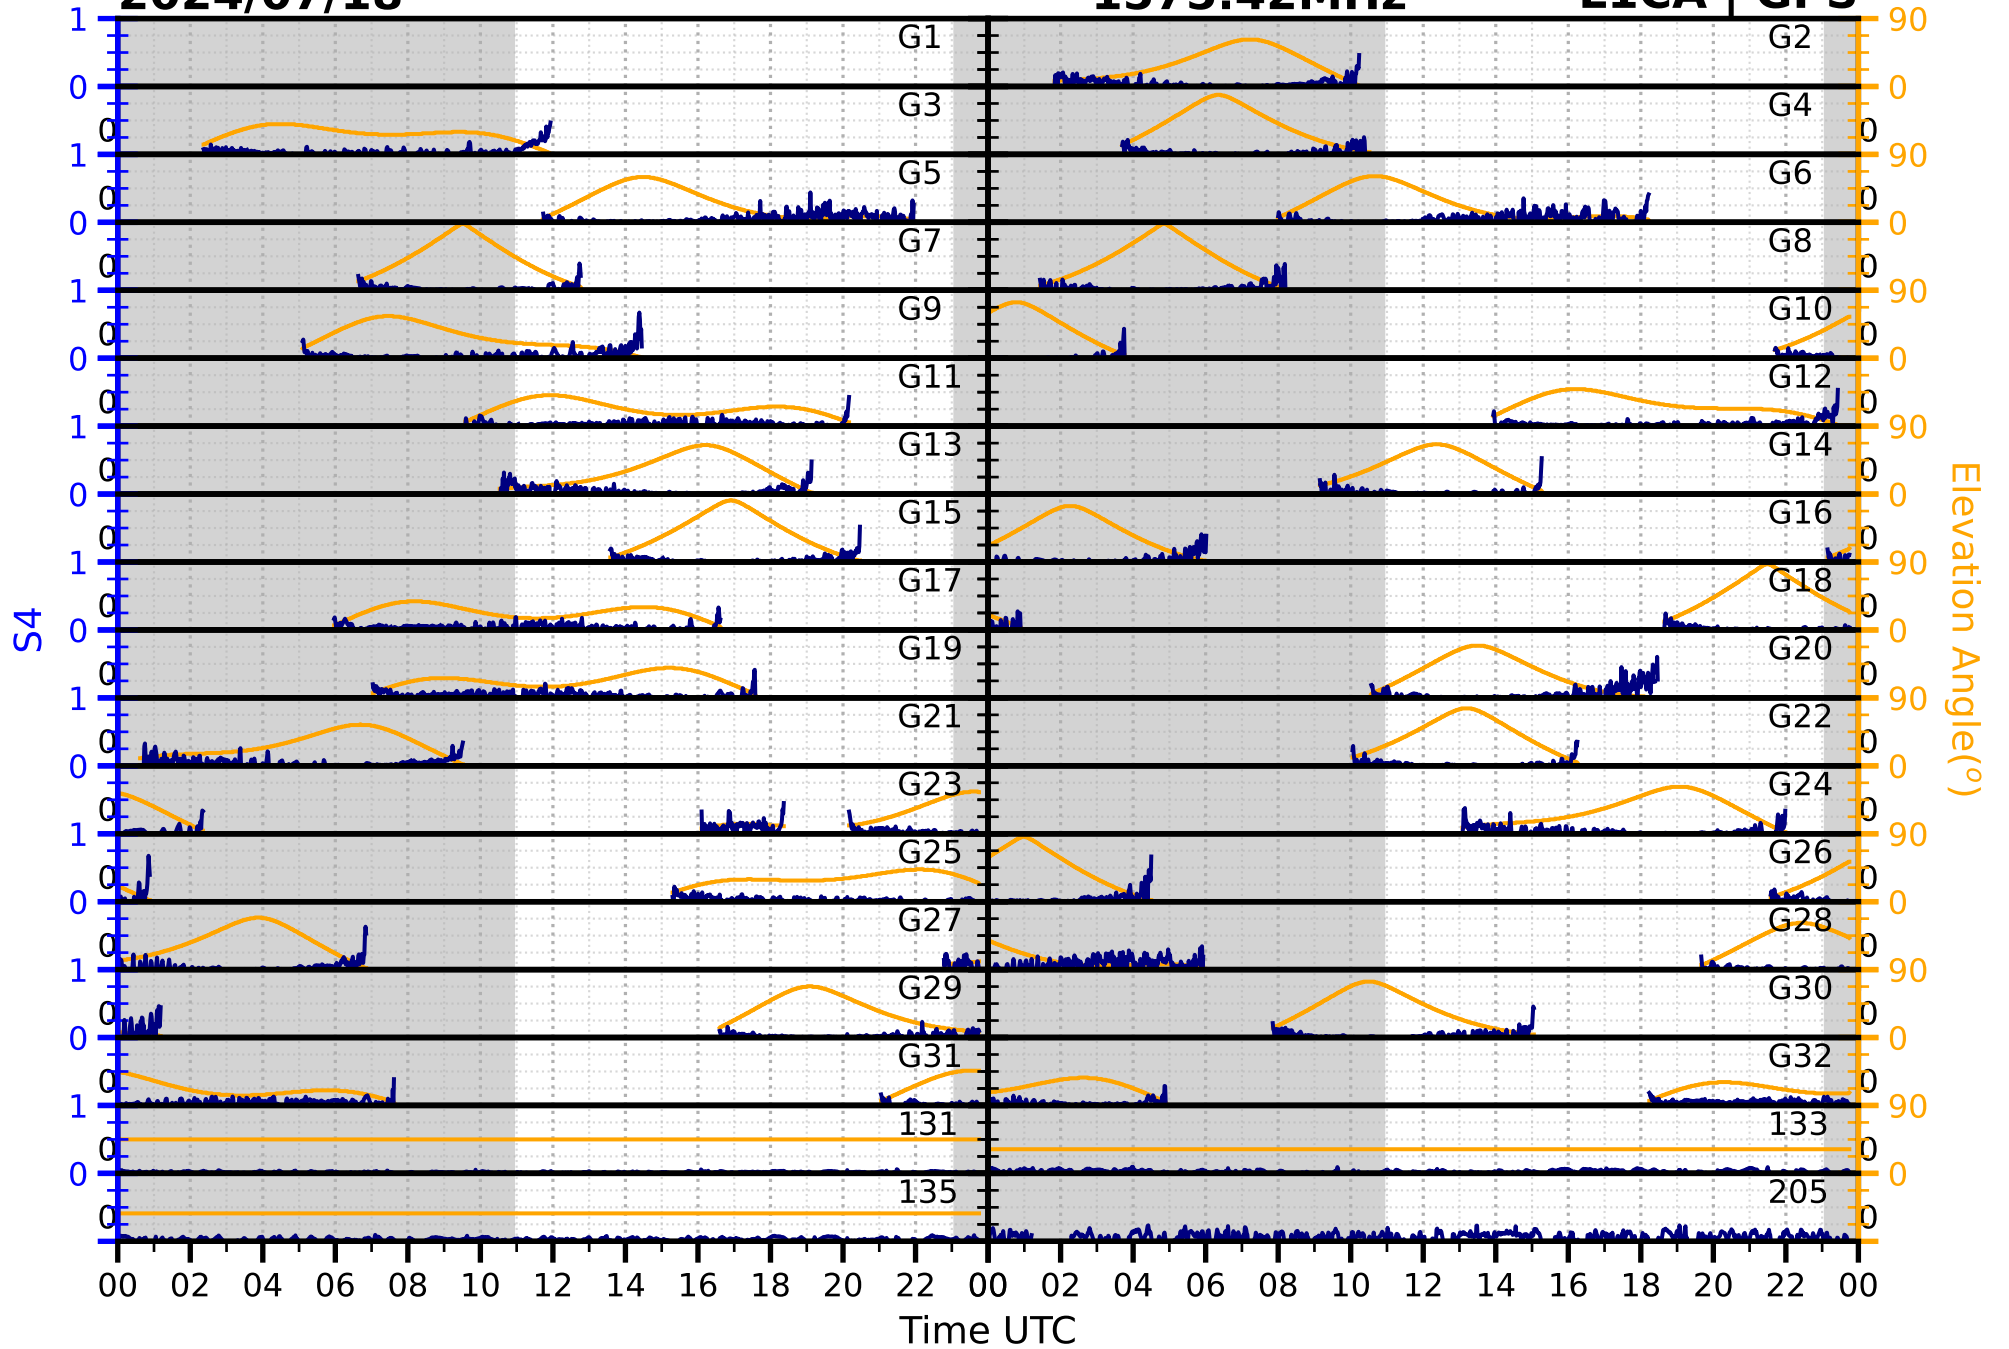

2024/07/18

S4

1575.42MHz

L1CA | GPS

2024/07/18

S4

1575.42MHz

L1BC | GALILEO

2024/07/18

S4

1602MHz

L1CA | GLONASS