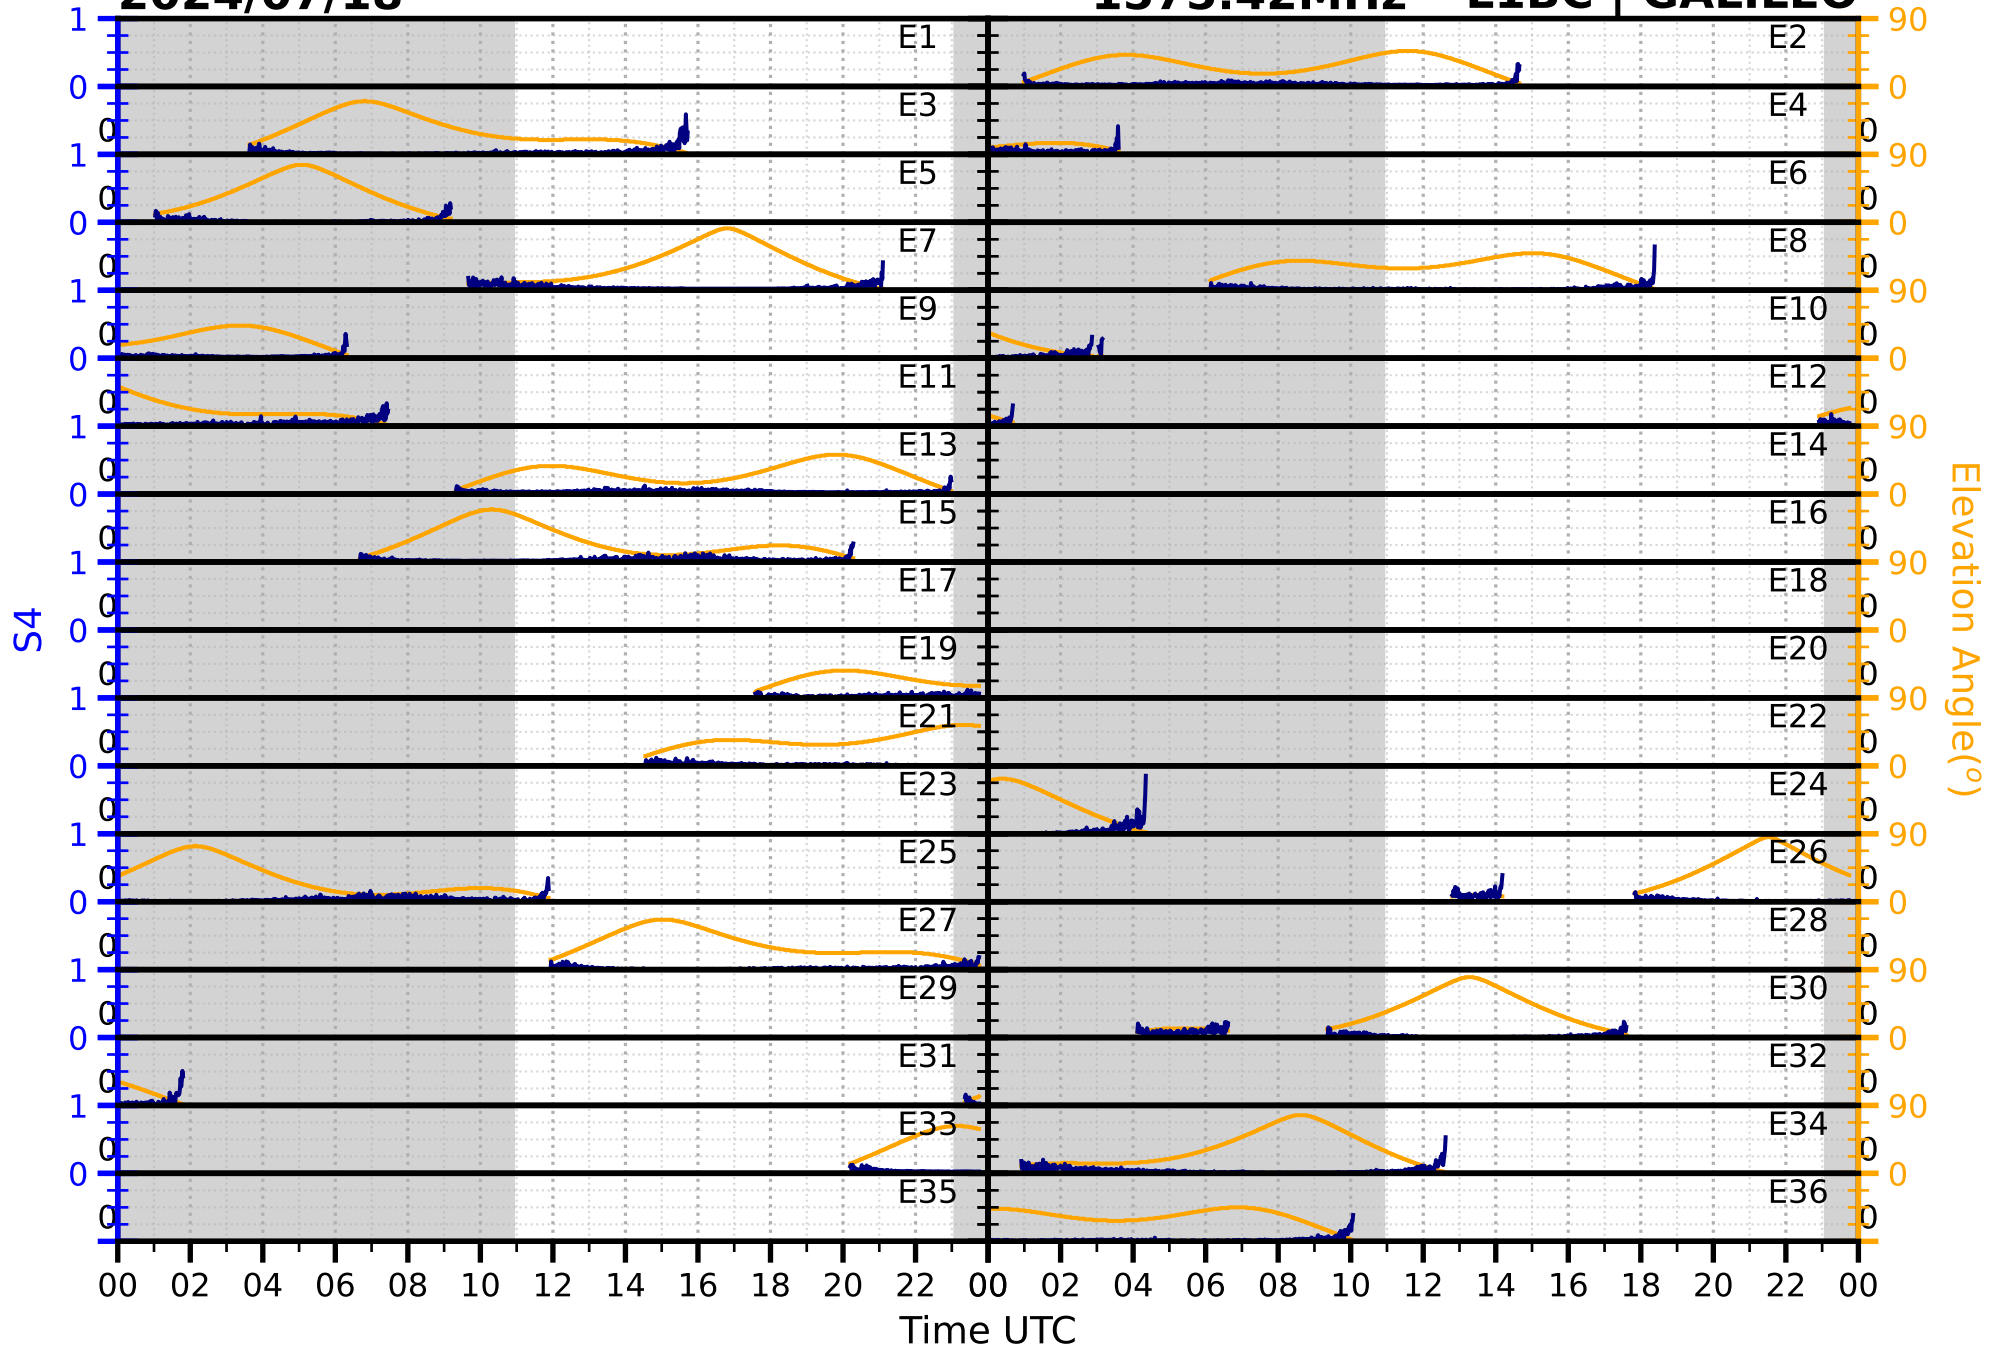

2024/07/18

S4

1575.42MHz

L1CA | GPS

2024/07/18

S4

1575.42MHz

L1BC | GALILEO

2024/07/18

S4

1602MHz

L1CA | GLONASS