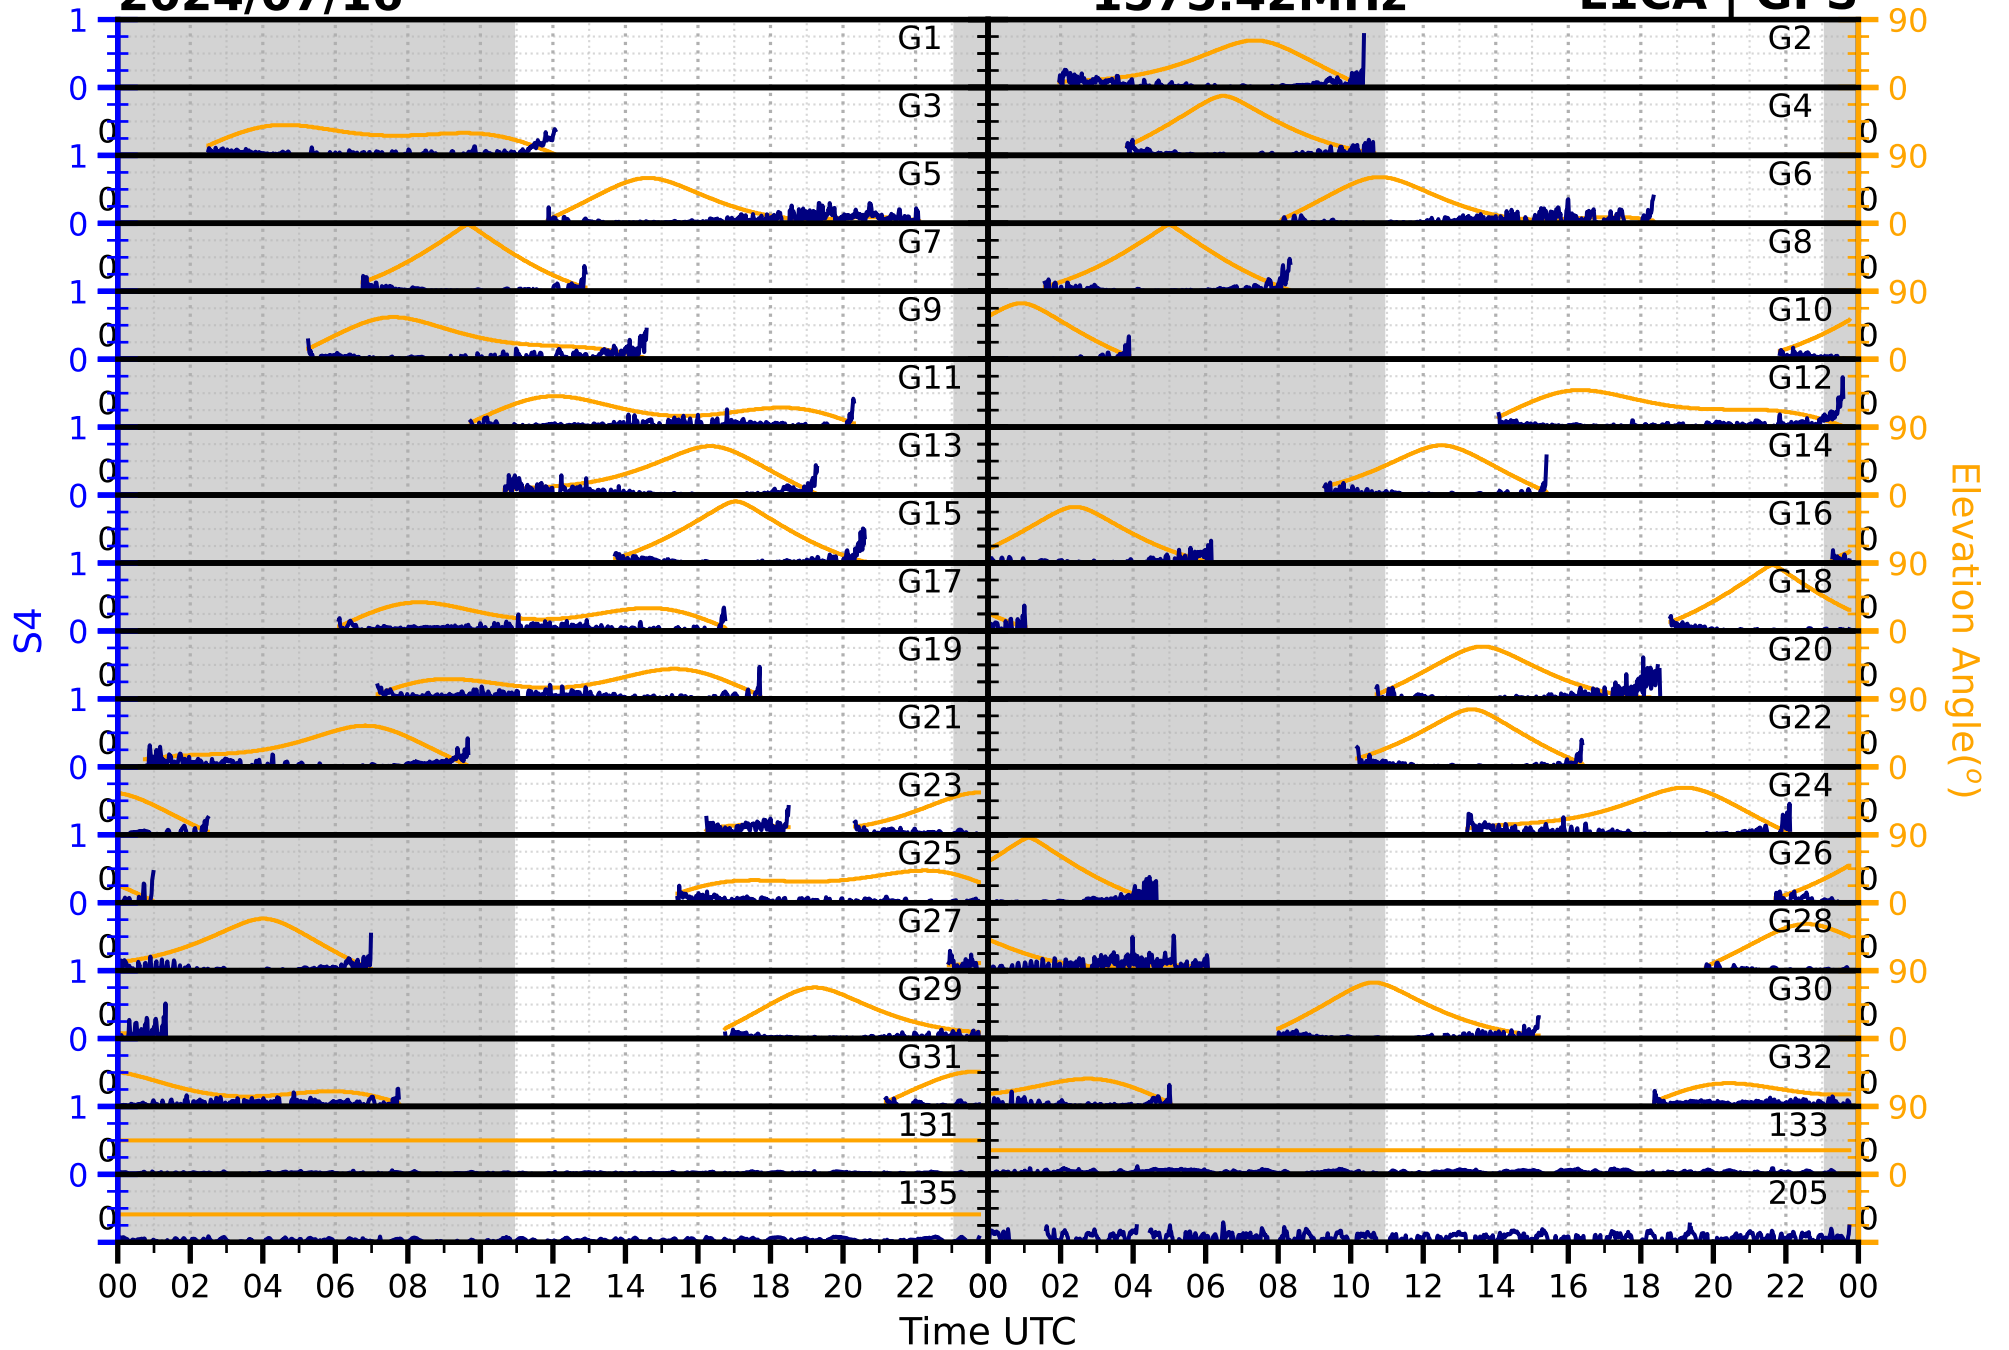

2024/07/16

S4

1575.42MHz

L1CA | GPS

2024/07/16

S4

1575.42MHz

L1BC | GALILEO

2024/07/16

S4

1602MHz

L1CA | GLONASS