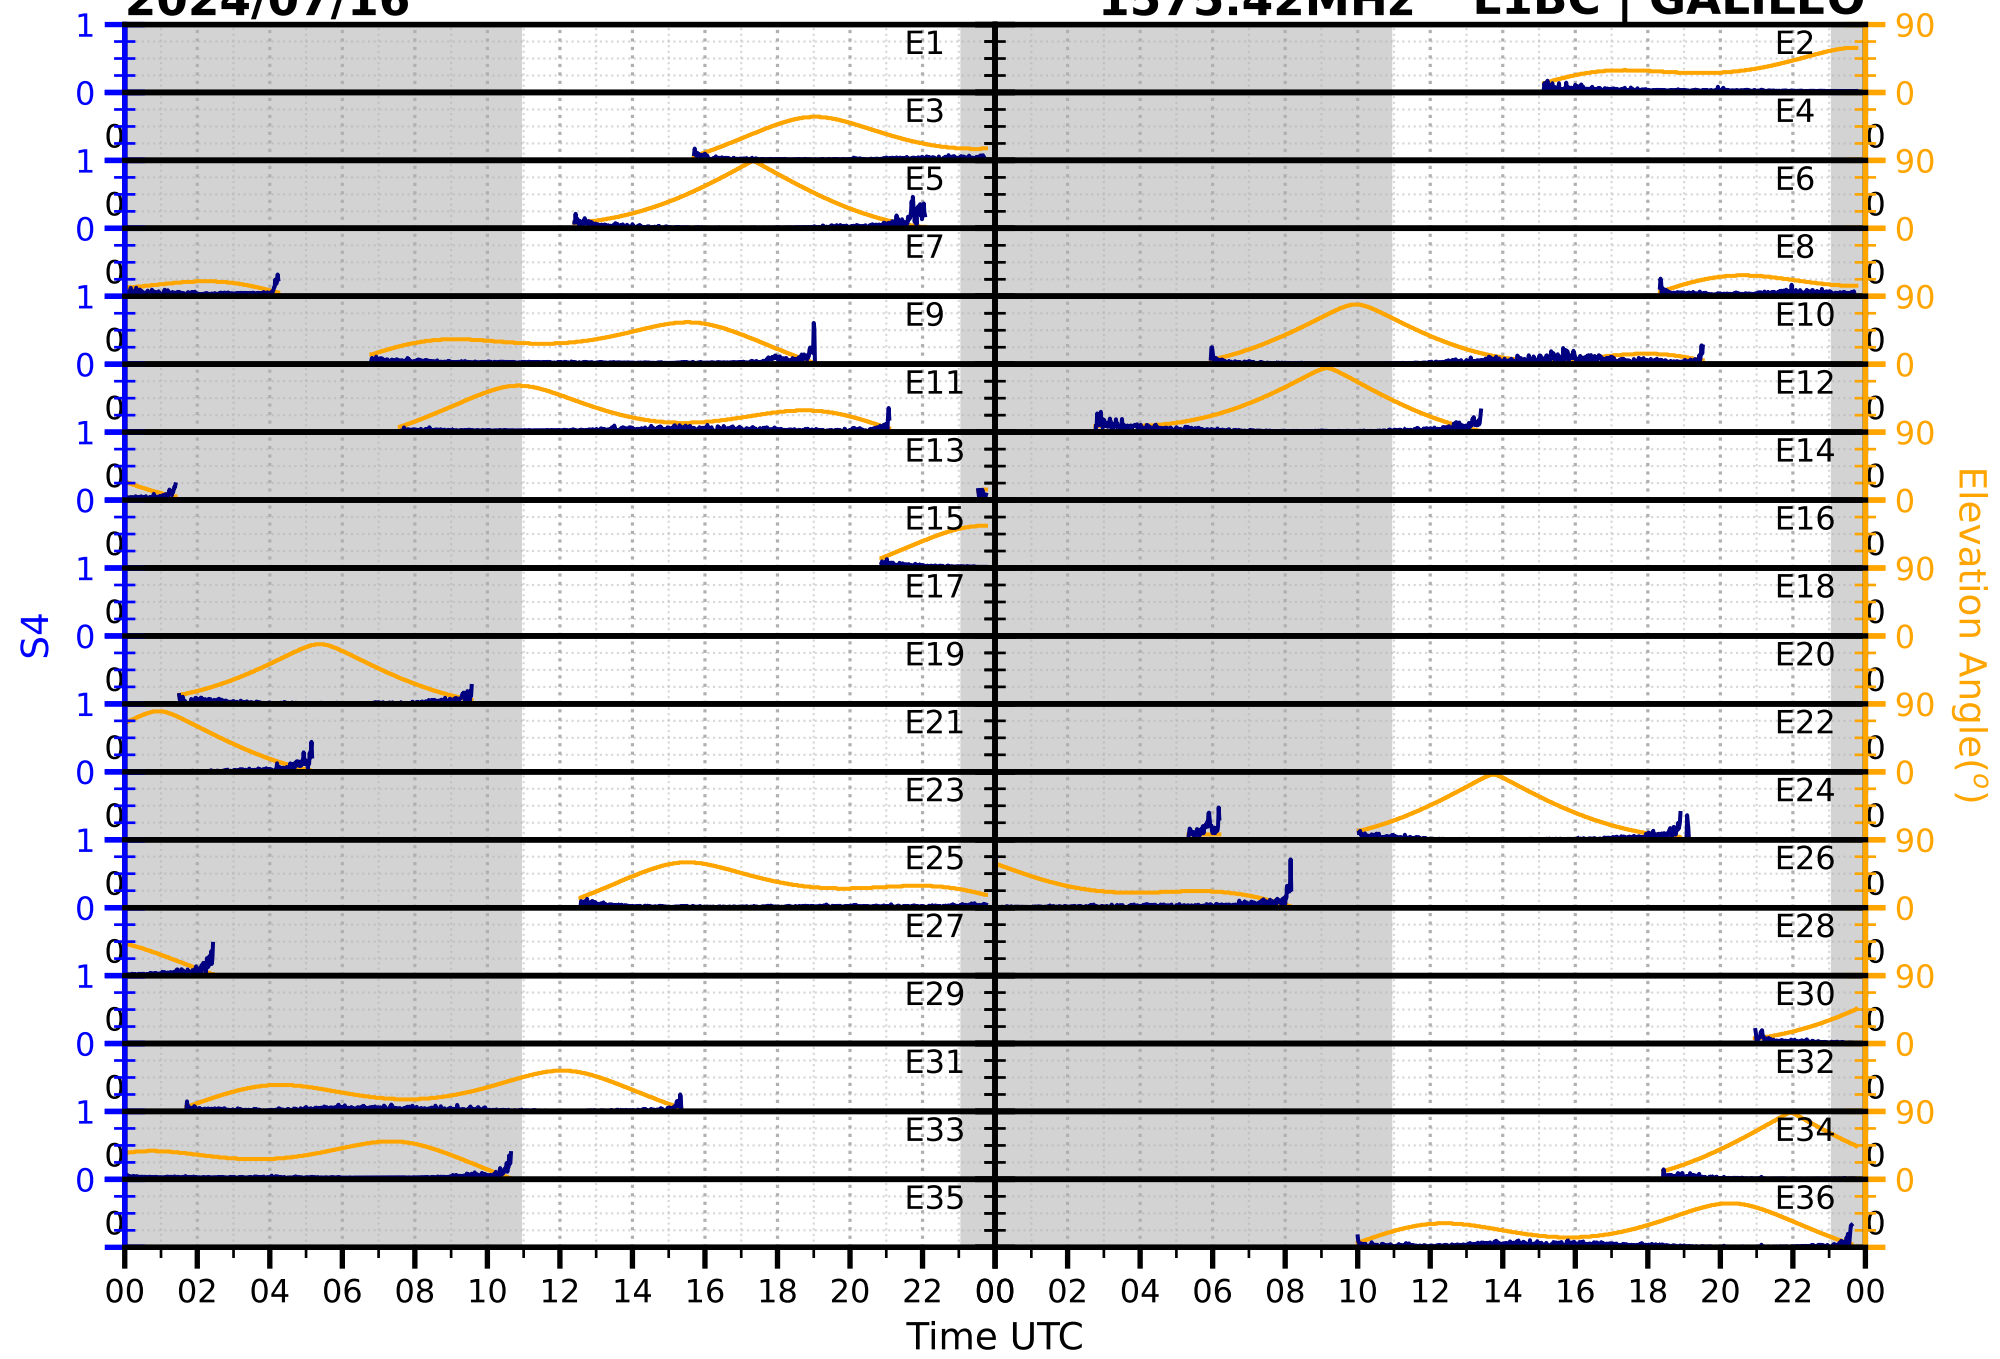

2024/07/16

S4

1575.42MHz

L1CA | GPS

2024/07/16

S4

1575.42MHz

L1BC | GALILEO

2024/07/16

S4

1602MHz

L1CA | GLONASS