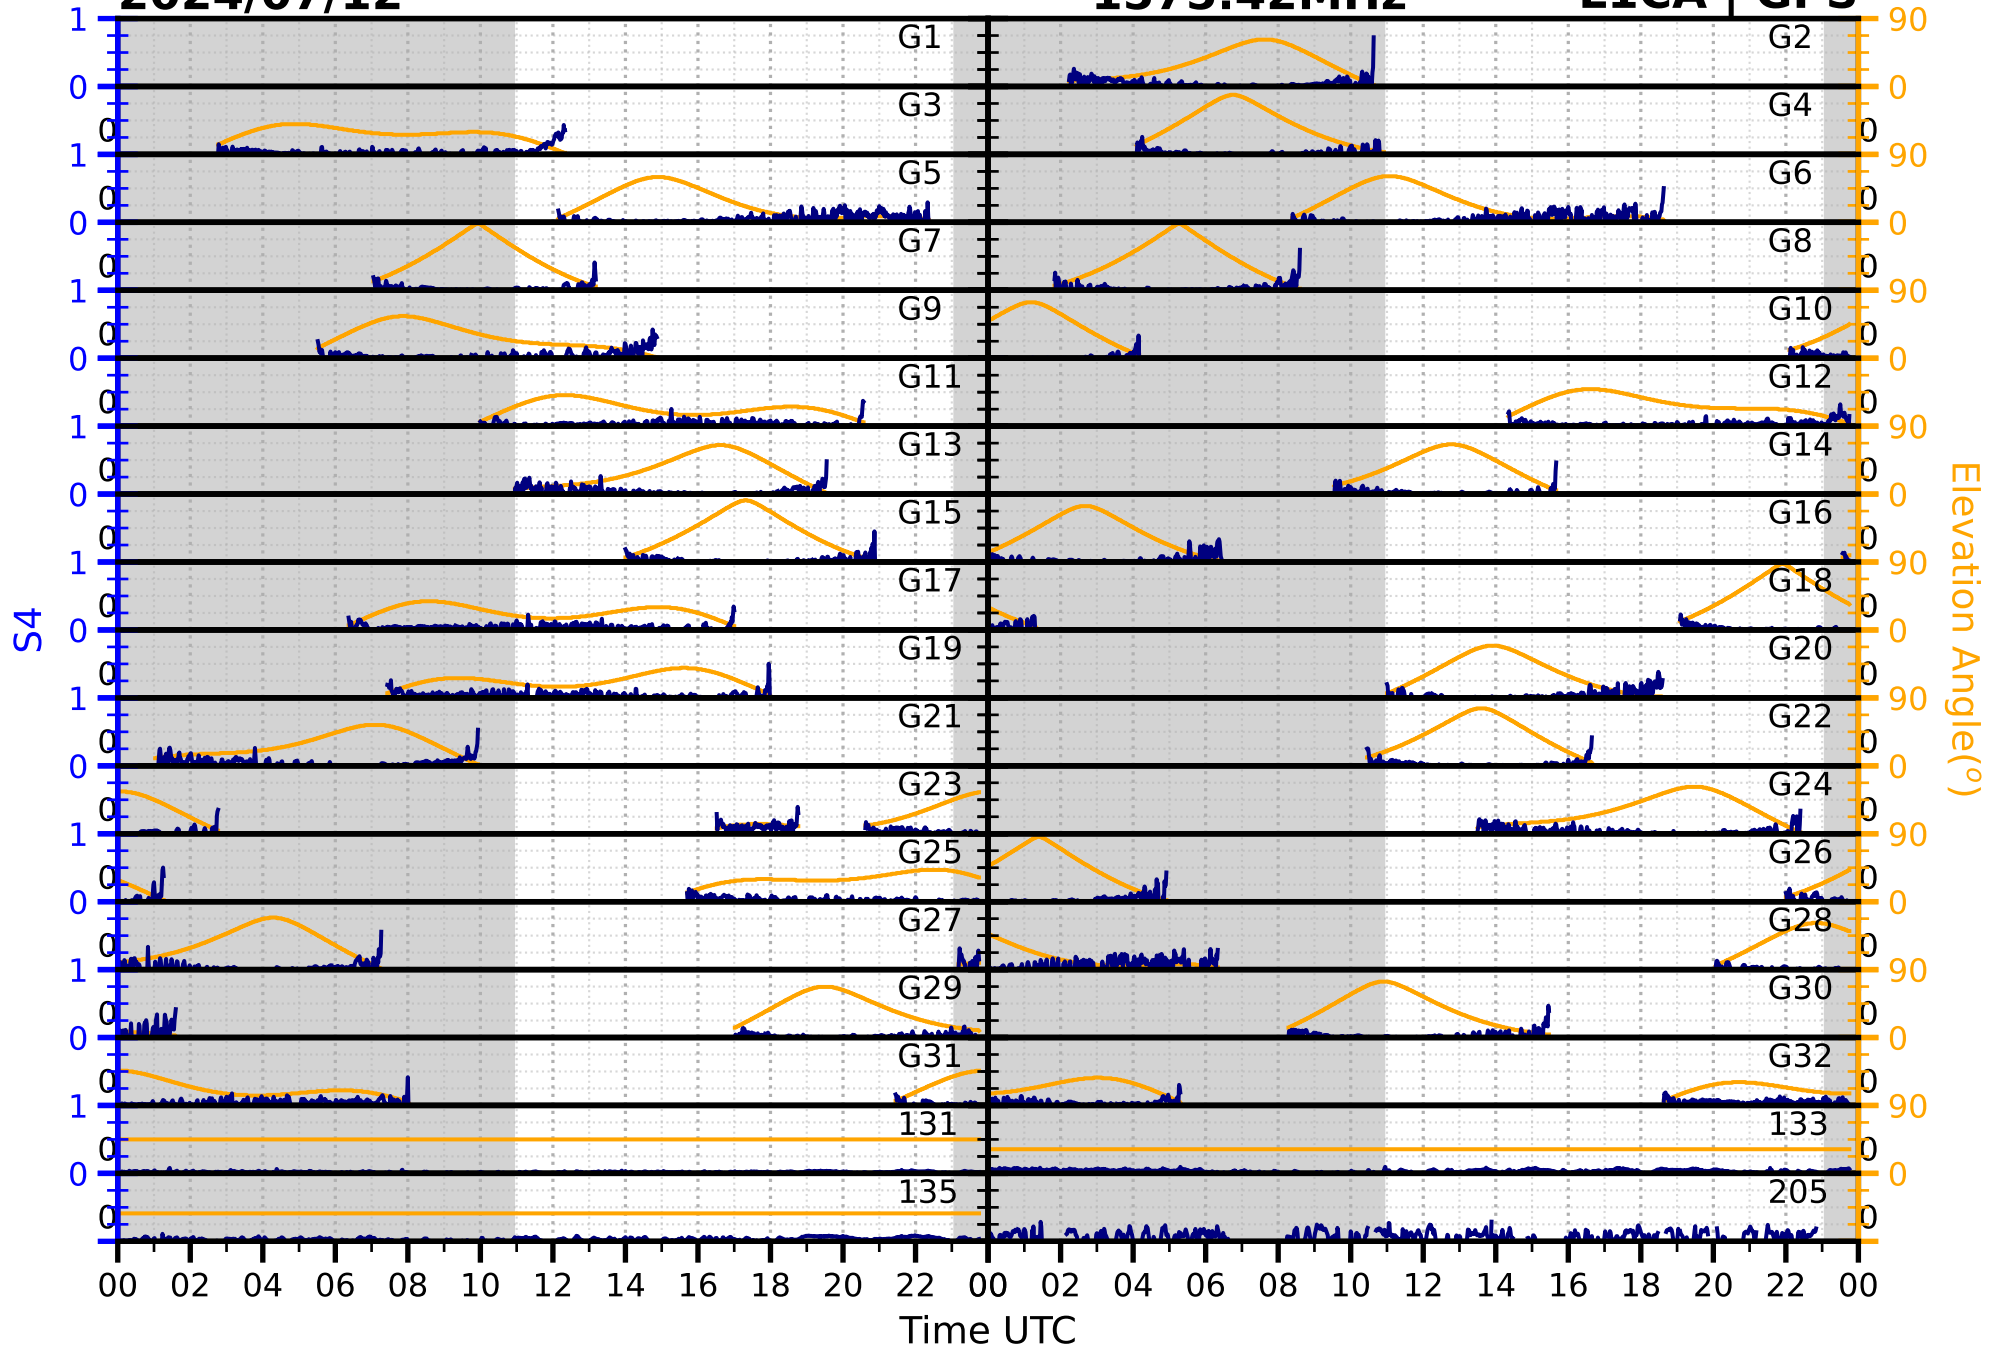

2024/07/12

S4

1575.42MHz

L1CA | GPS

2024/07/12

S4

1575.42MHz

L1BC | GALILEO

2024/07/12

S4

1602MHz

L1CA | GLONASS