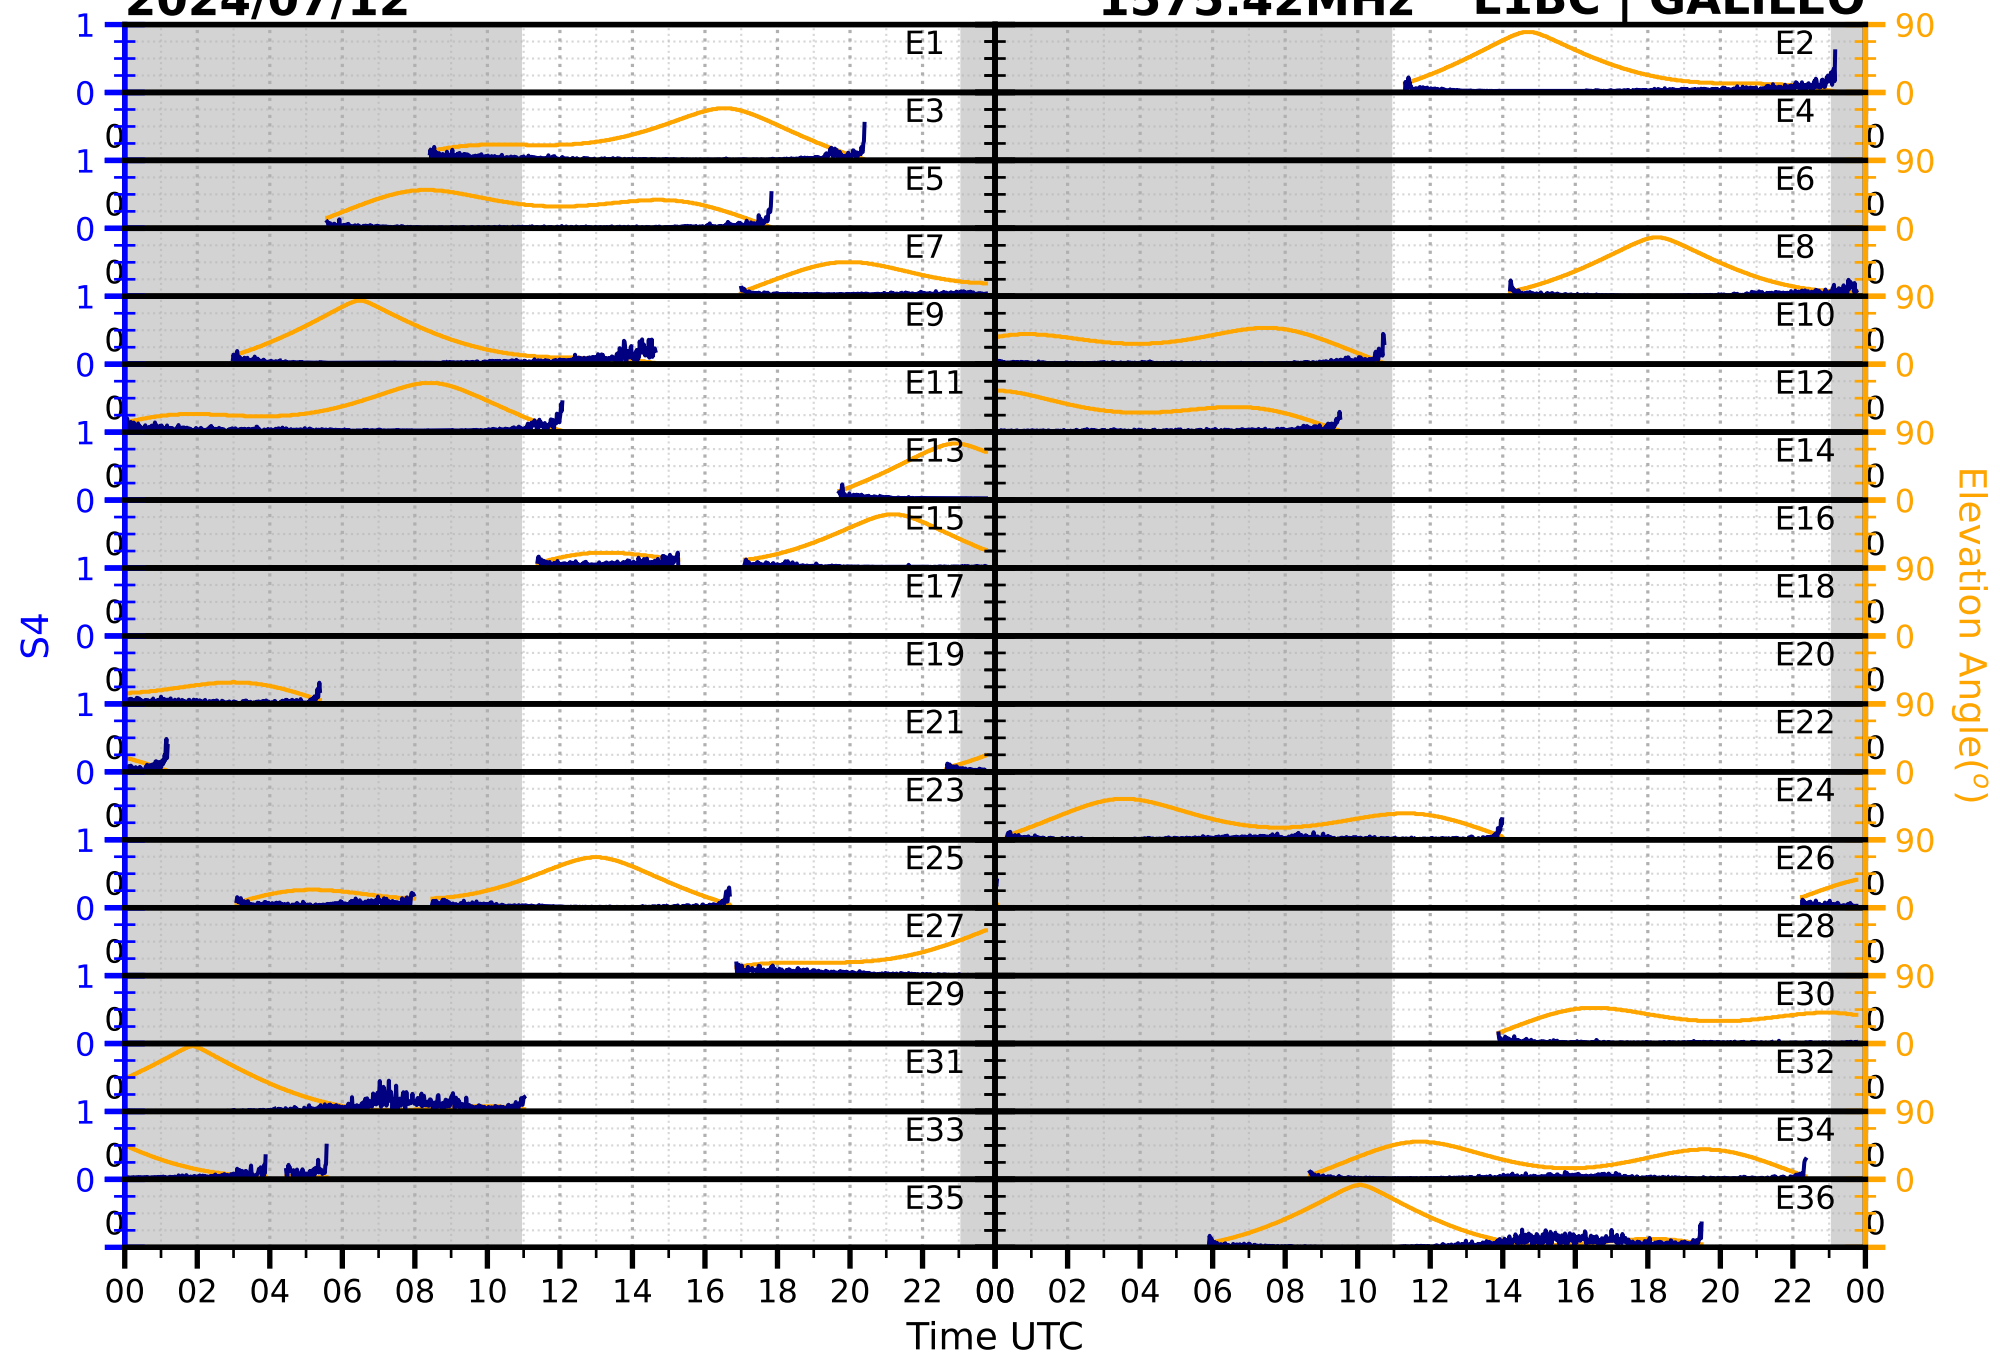

2024/07/12

S4

1575.42MHz

L1CA | GPS

2024/07/12

S4

1575.42MHz

L1BC | GALILEO

2024/07/12

S4

1602MHz

L1CA | GLONASS