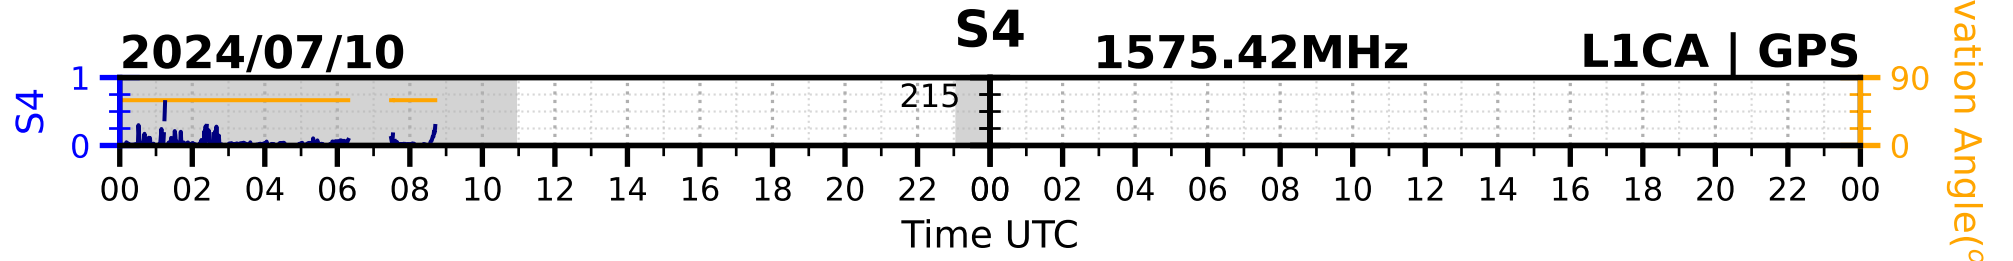

2024/07/10

S4

1575.42MHz

L1CA | GPS

2024/07/10

S4

1575.42MHz

L1BC | GALILEO

2024/07/10

S4

1602MHz

L1CA | GLONASS