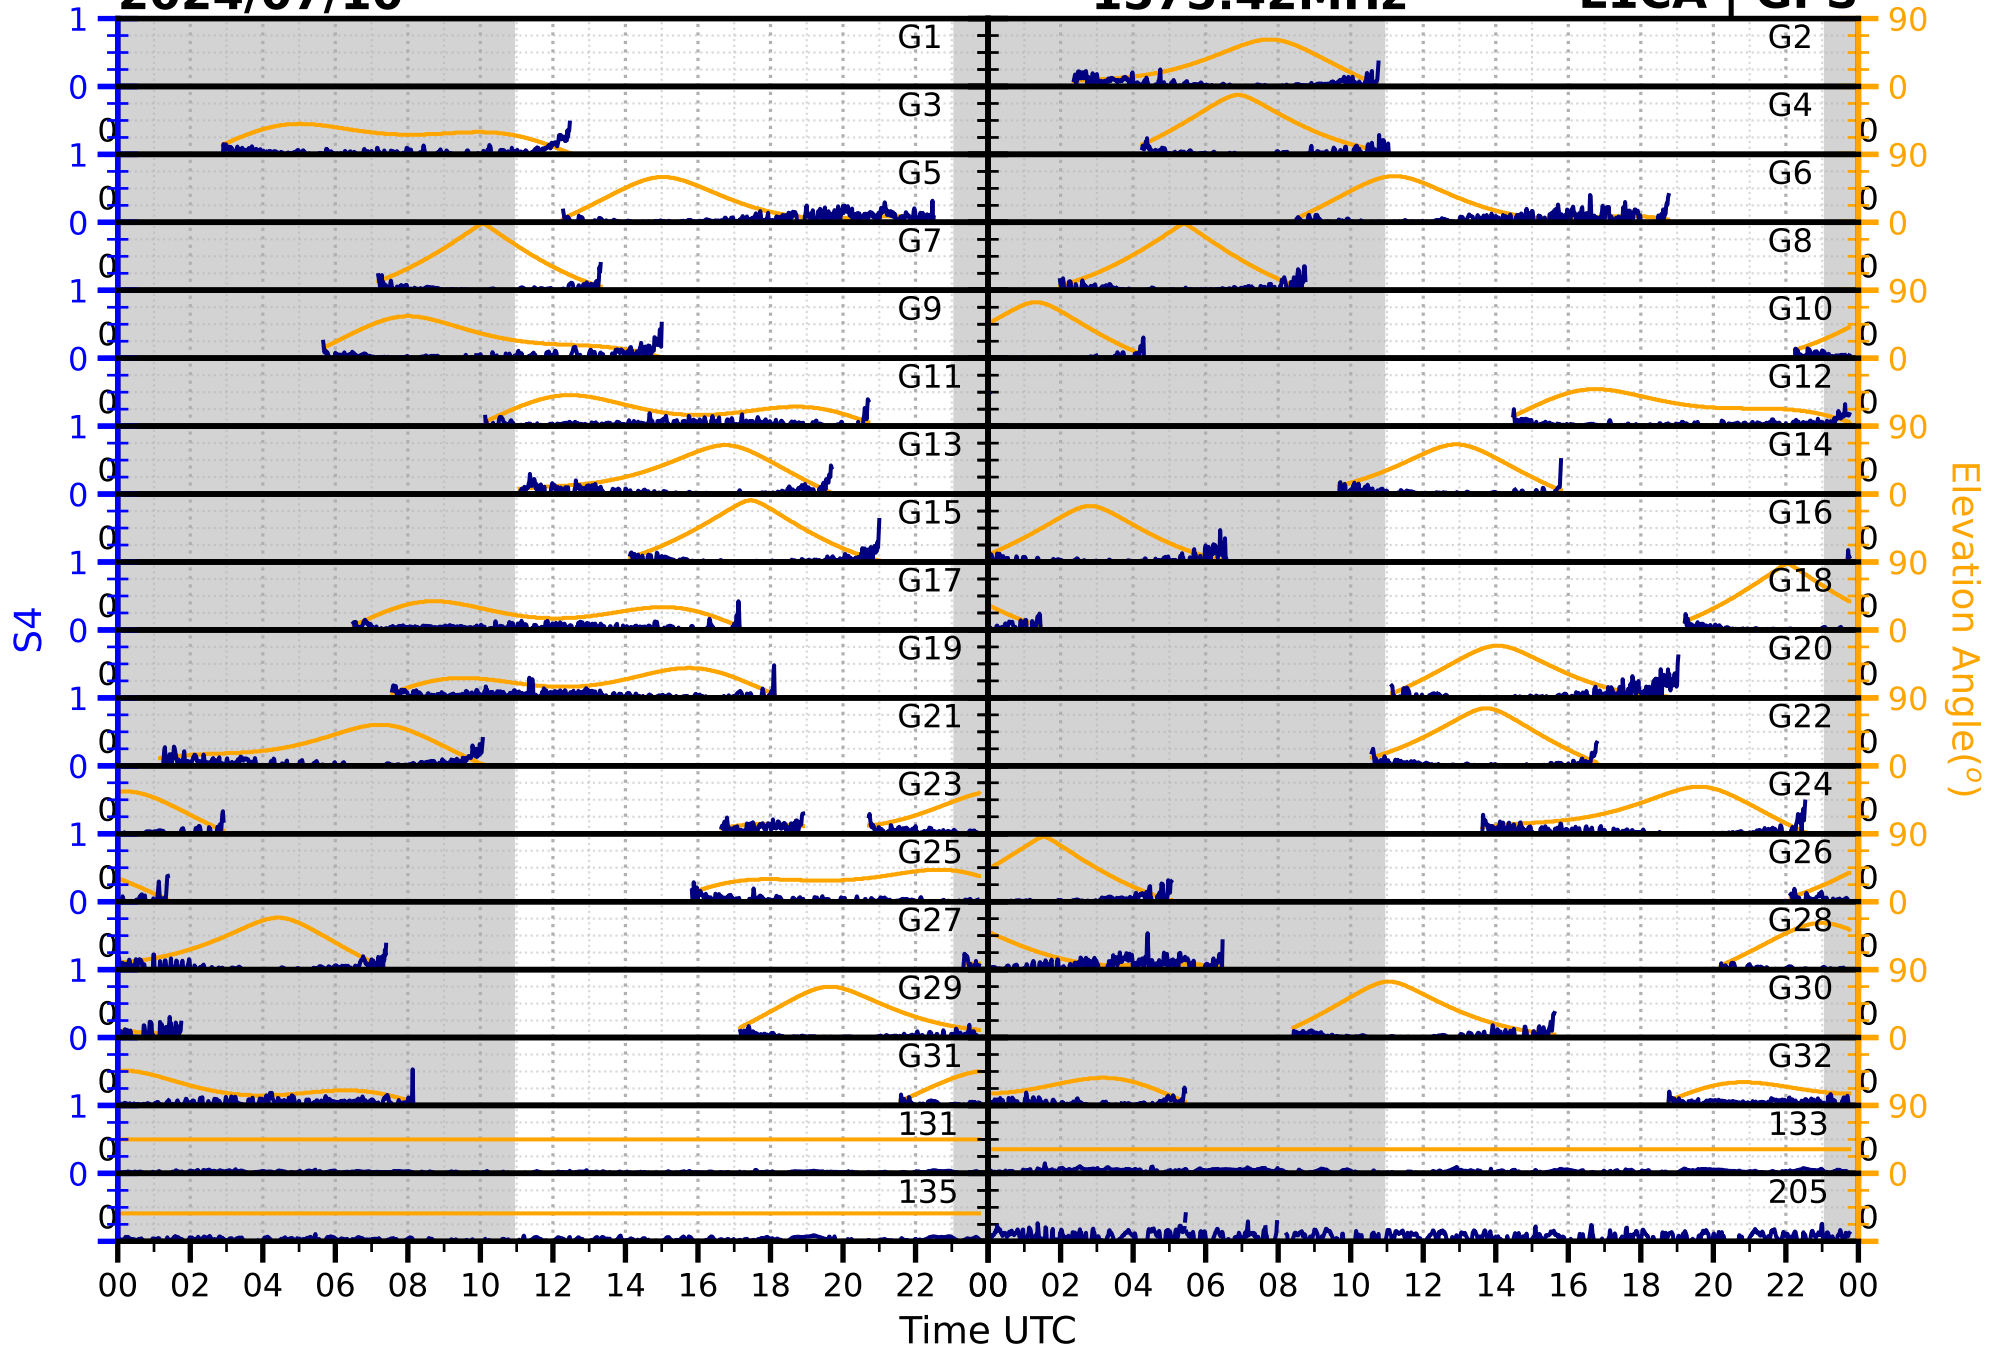

2024/07/10

S4

1575.42MHz

L1CA | GPS

2024/07/10

S4

1575.42MHz

L1BC | GALILEO

2024/07/10

S4

1602MHz

L1CA | GLONASS