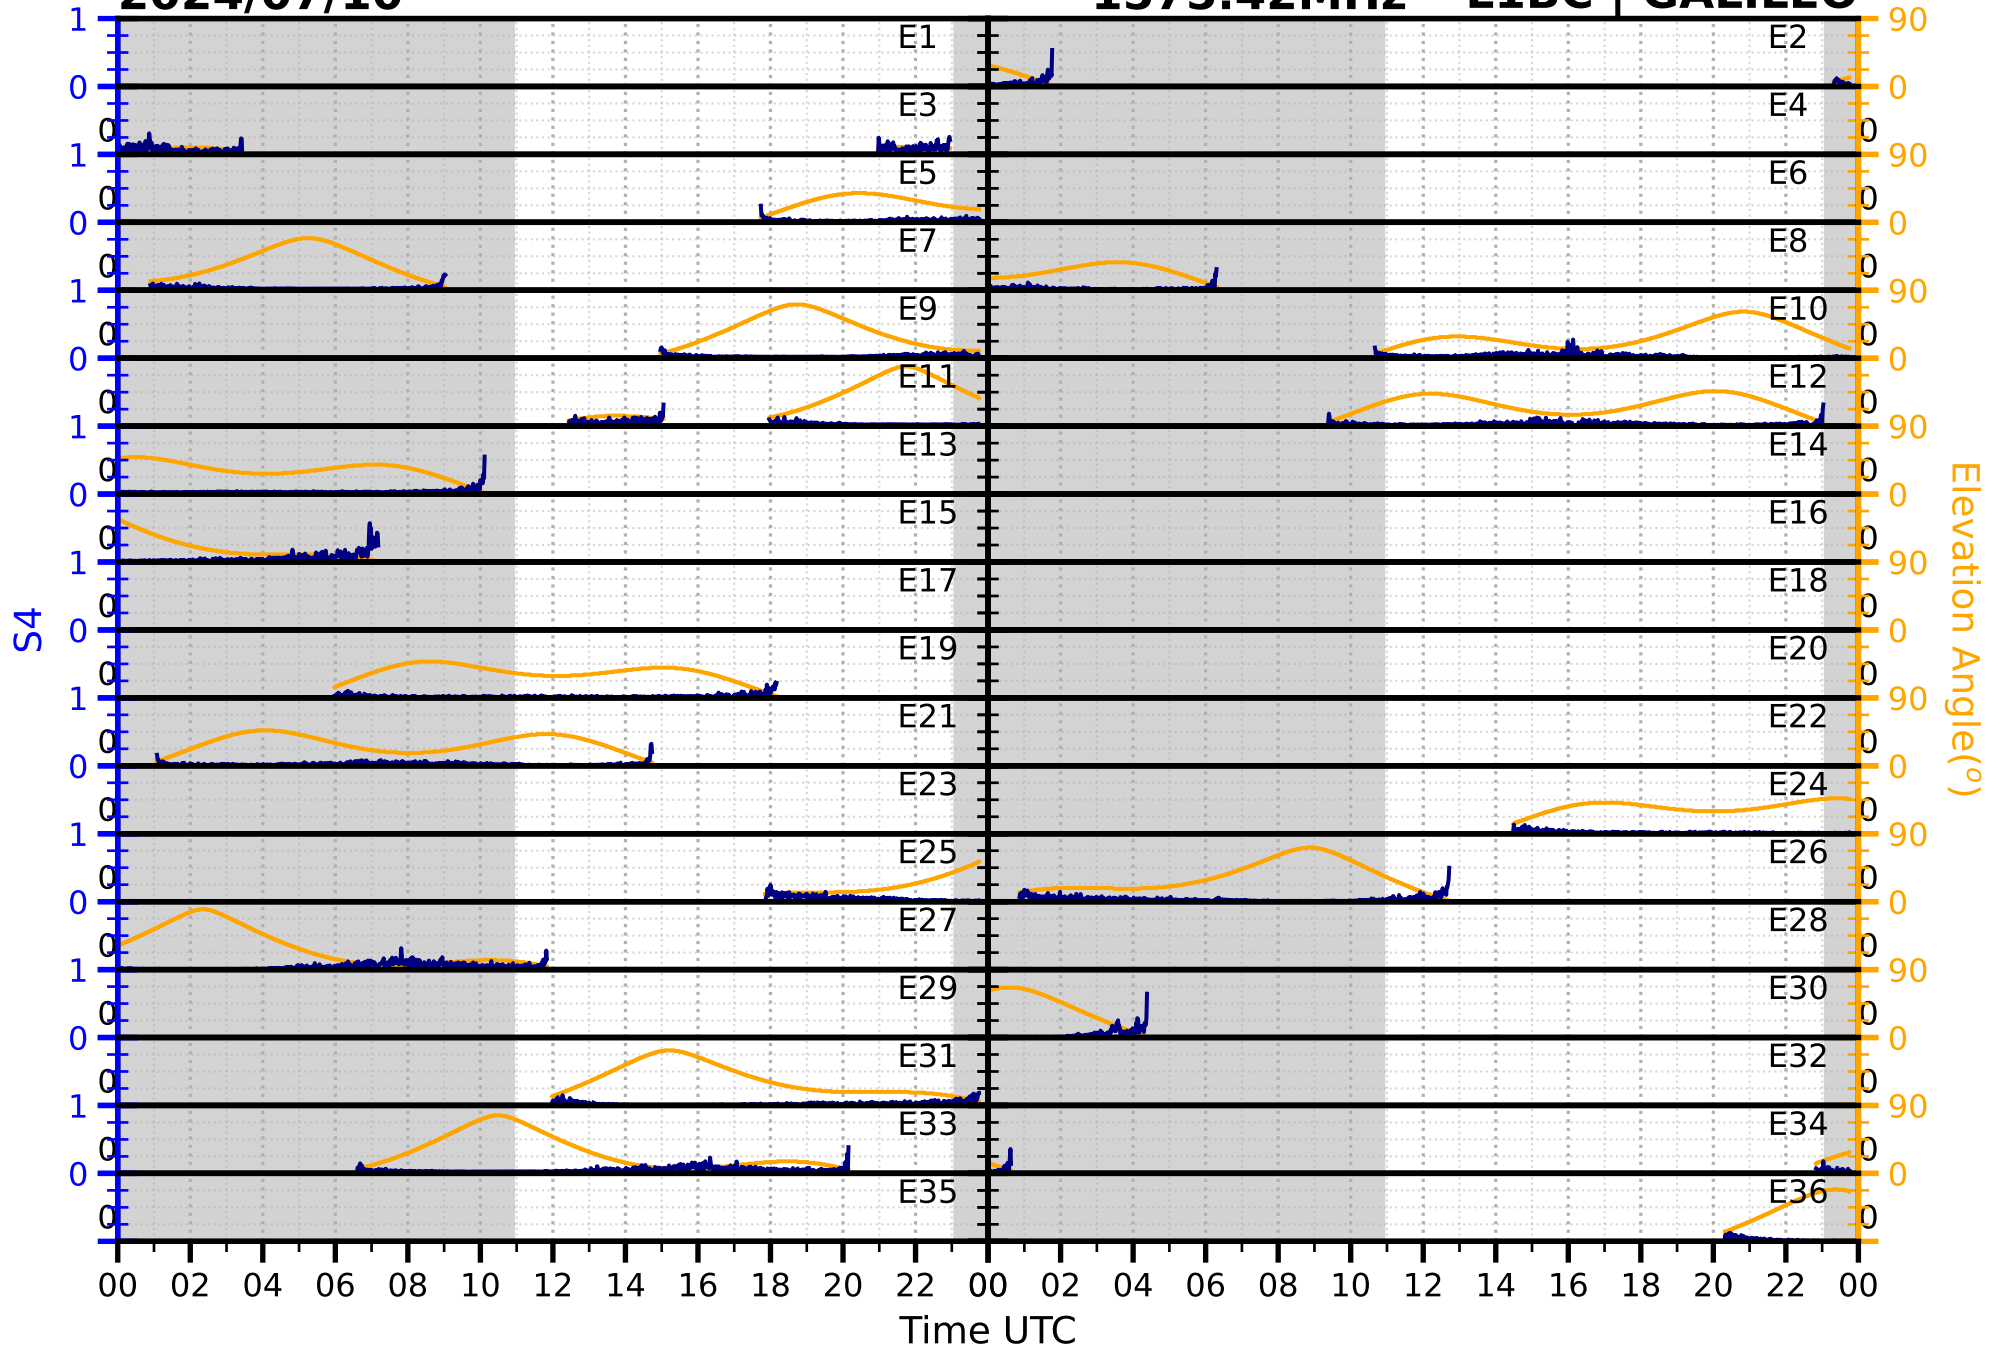

2024/07/10

S4

1575.42MHz

L1CA | GPS

2024/07/10

S4

1575.42MHz

L1BC | GALILEO

2024/07/10

S4

1602MHz

L1CA | GLONASS