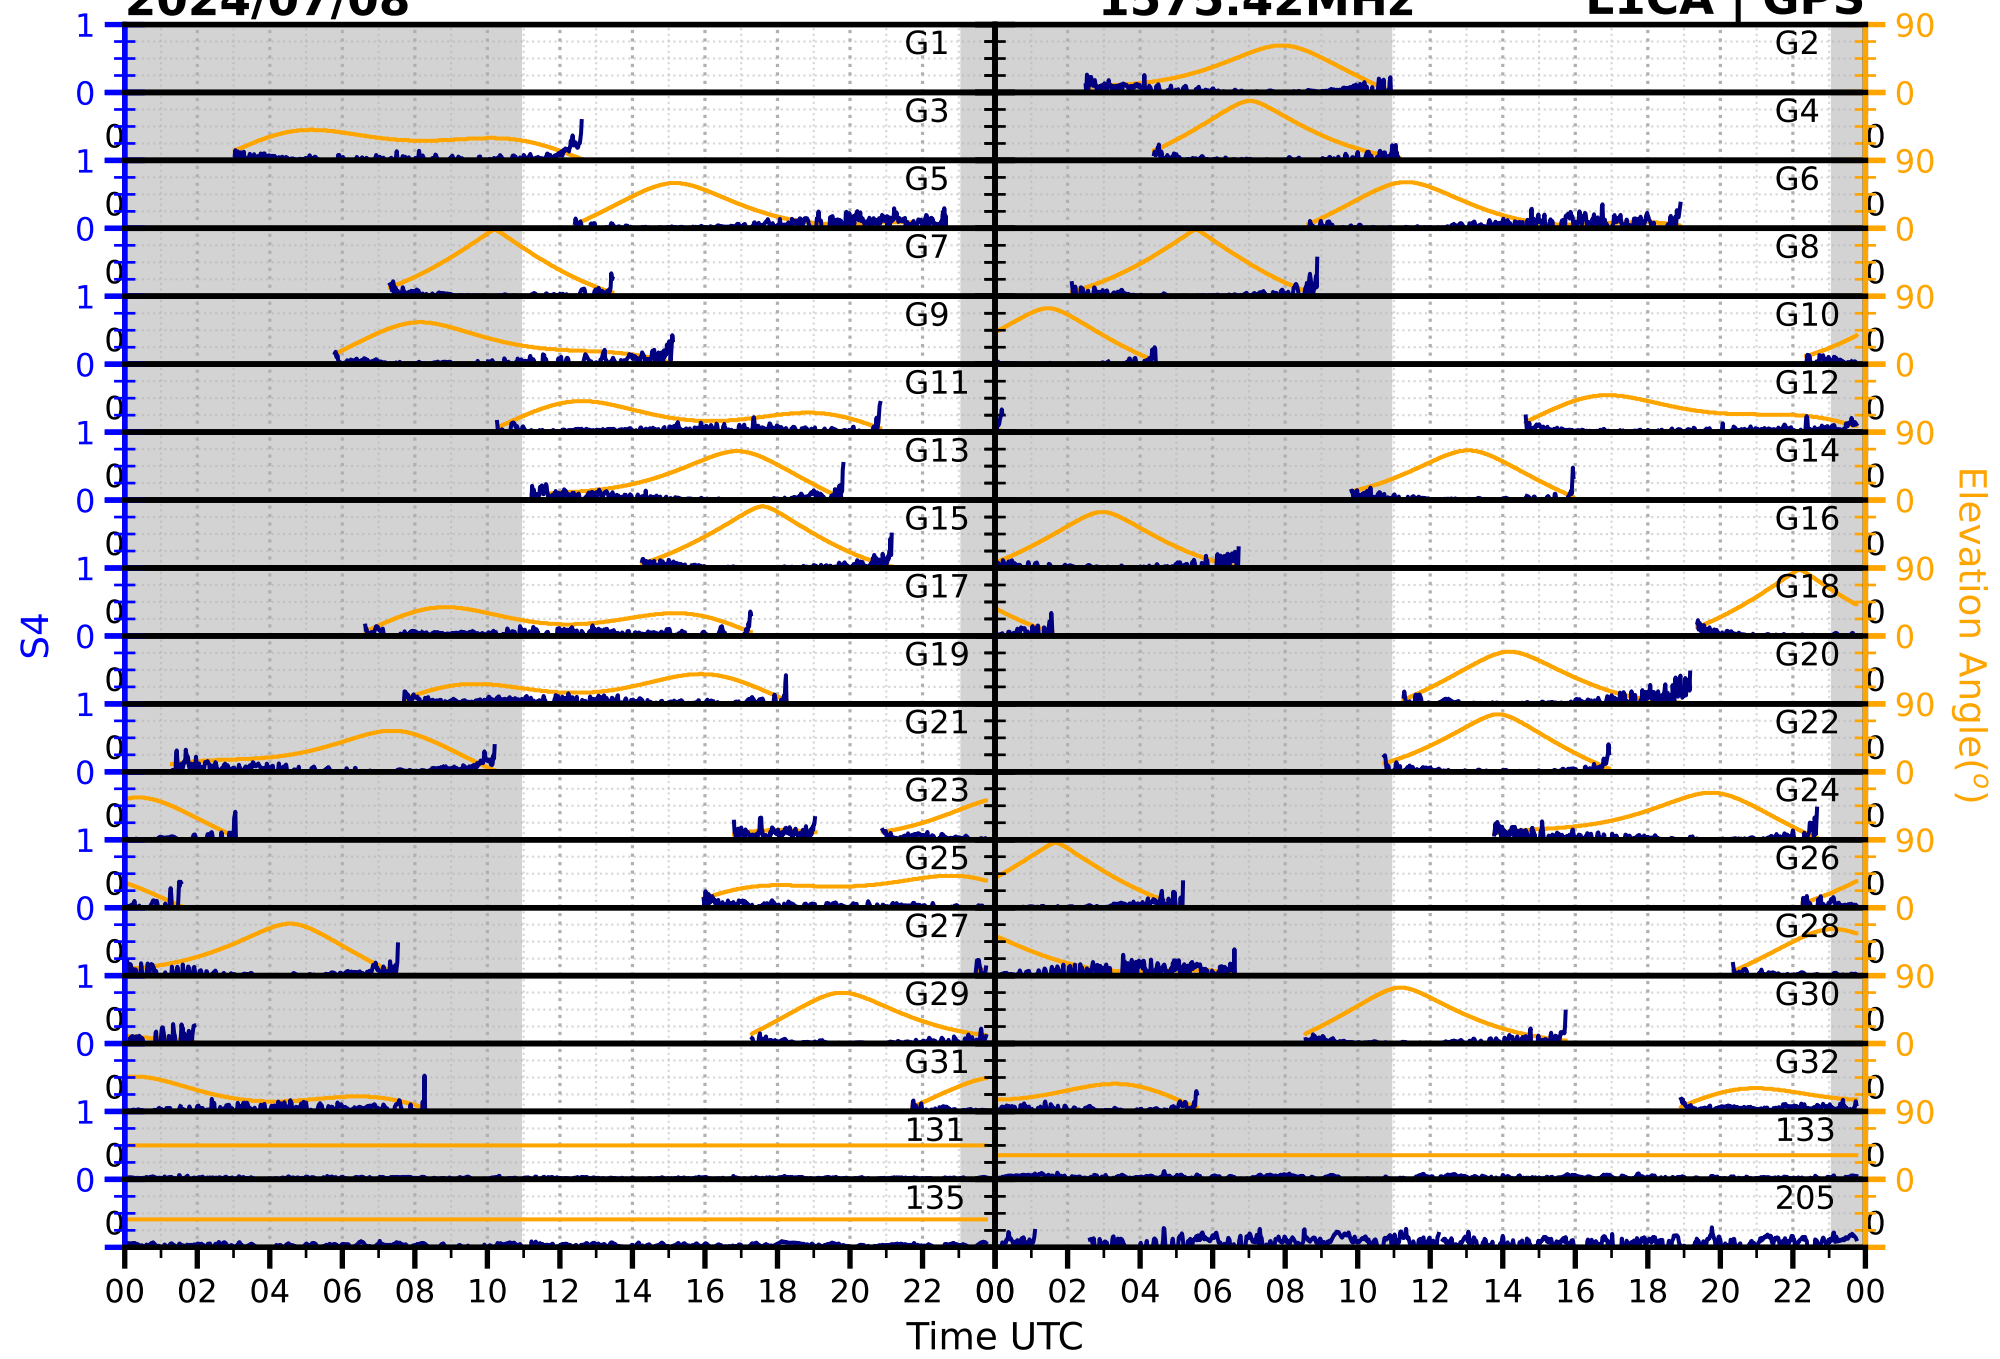

2024/07/08

S4

1575.42MHz

L1CA | GPS

2024/07/08

S4

1602MHz

L1CA | GLONASS