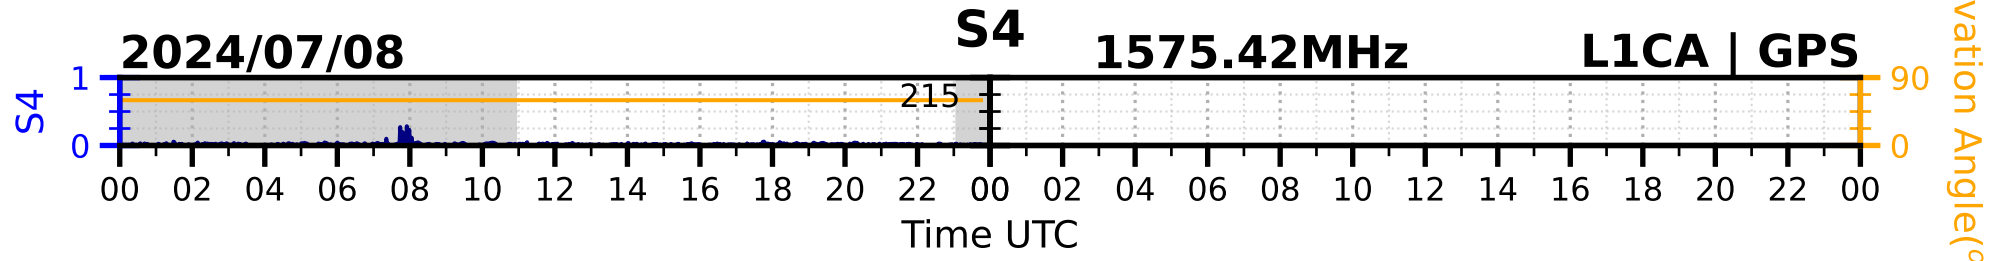

2024/07/08

S4

1575.42MHz

L1CA | GPS

2024/07/08

S4

1602MHz

L1CA | GLONASS