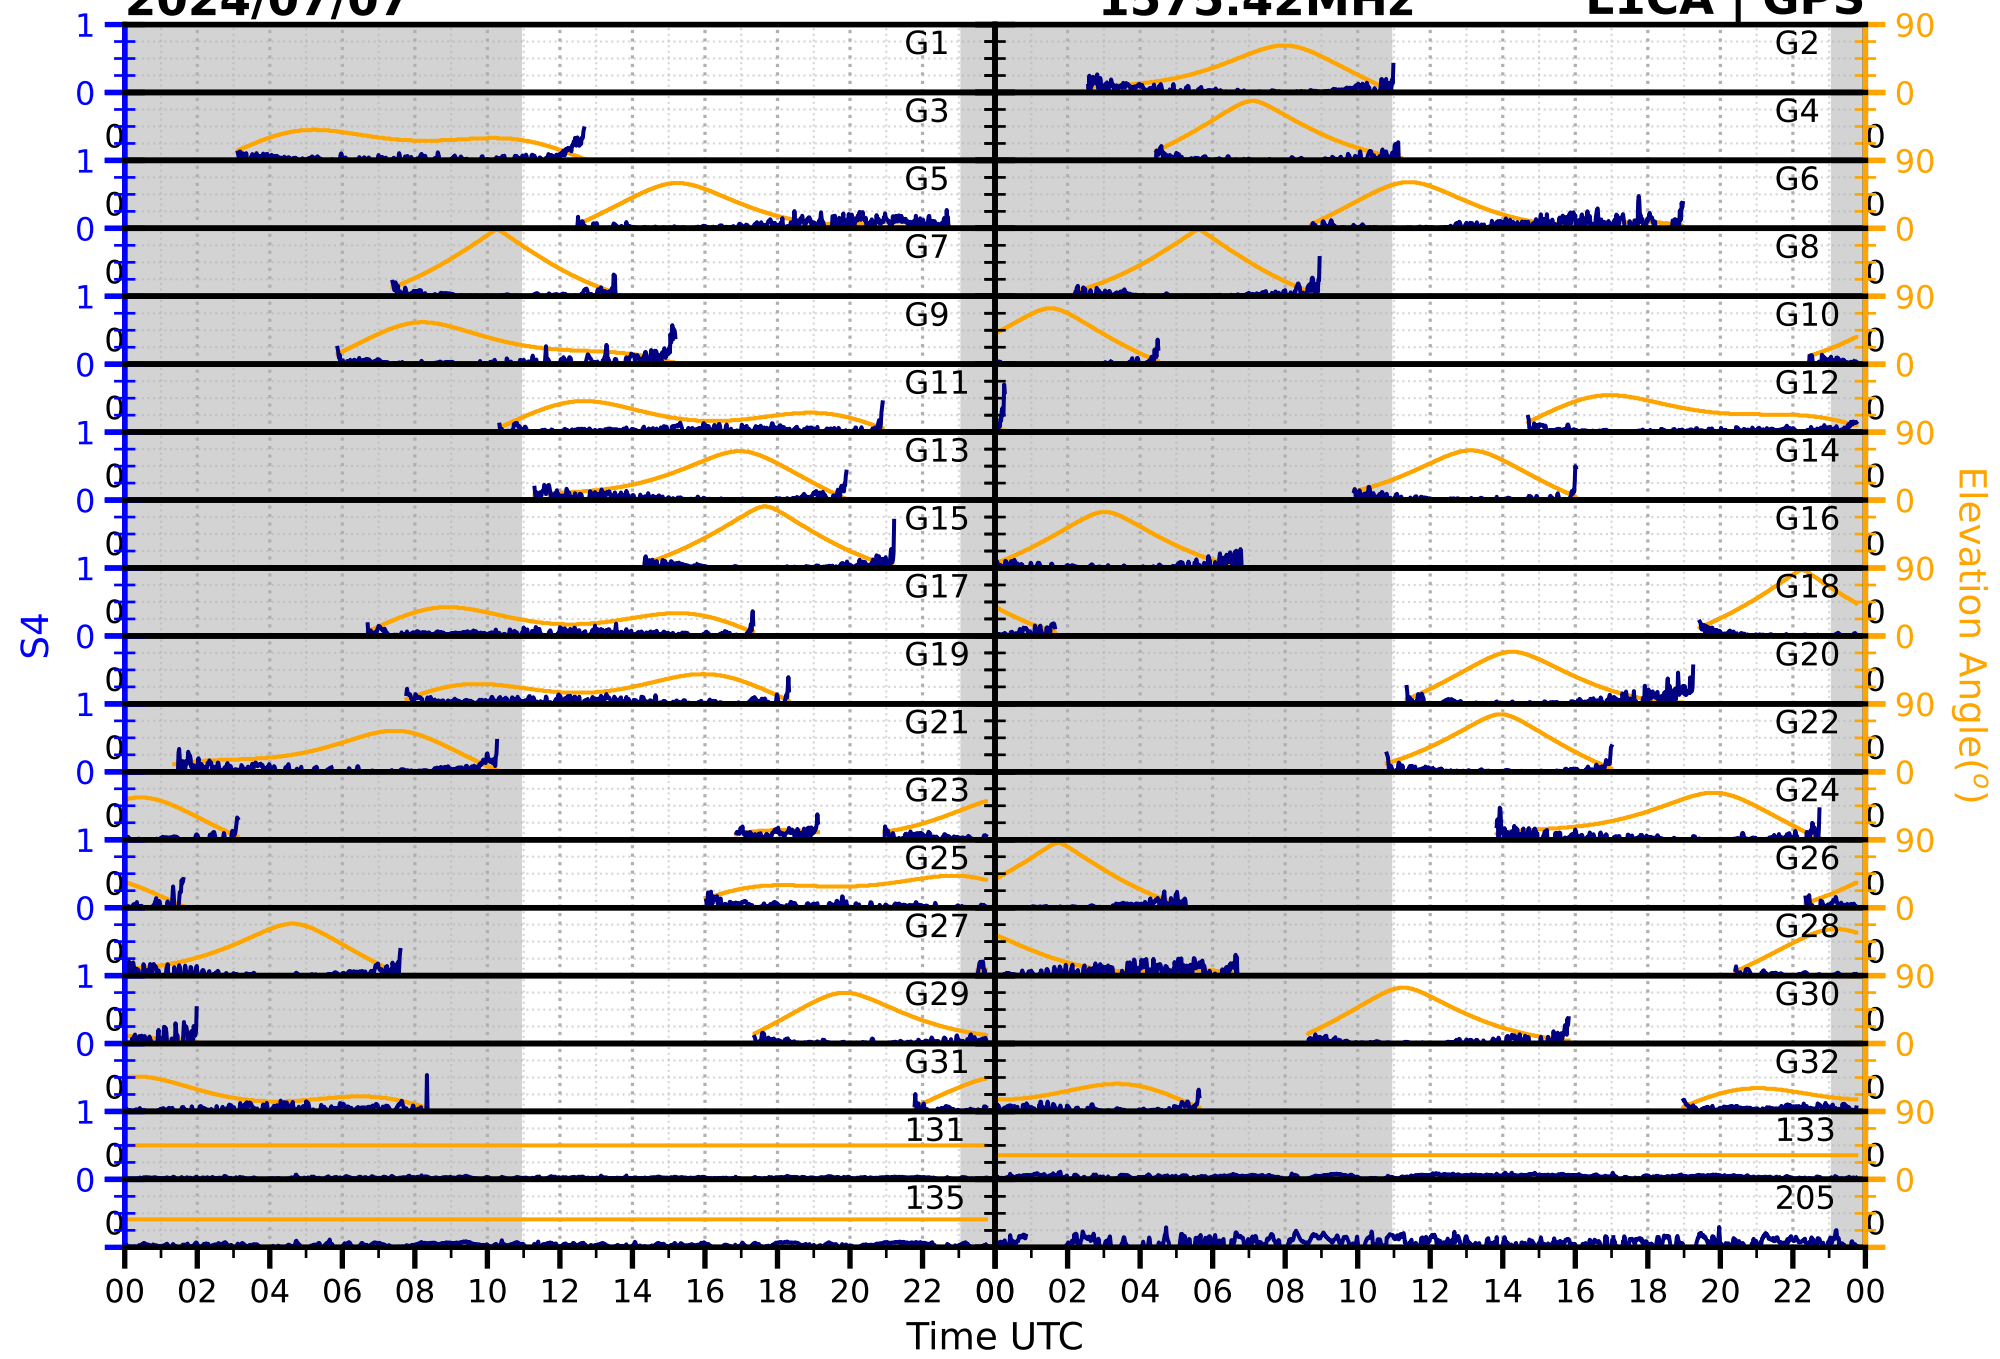

2024/07/07

S4 1575.42MHz

L1CA | GPS

2024/07/07

S4

1575.42MHz

L1BC | GALILEO

2024/07/07

S4

1602MHz

L1CA | GLONASS