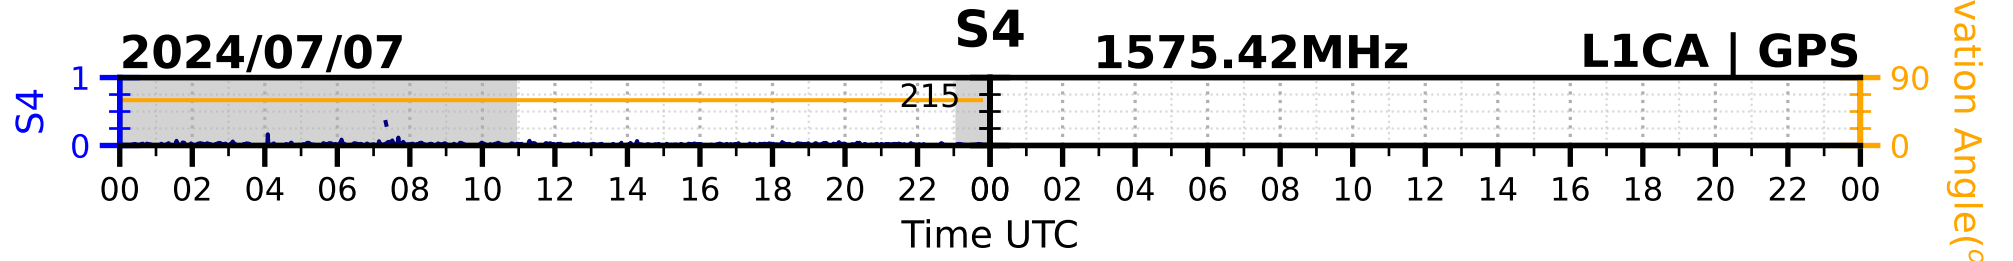

2024/07/07

S4 1575.42MHz

L1CA | GPS

2024/07/07

S4

1575.42MHz

L1BC | GALILEO

2024/07/07

S4

1602MHz

L1CA | GLONASS