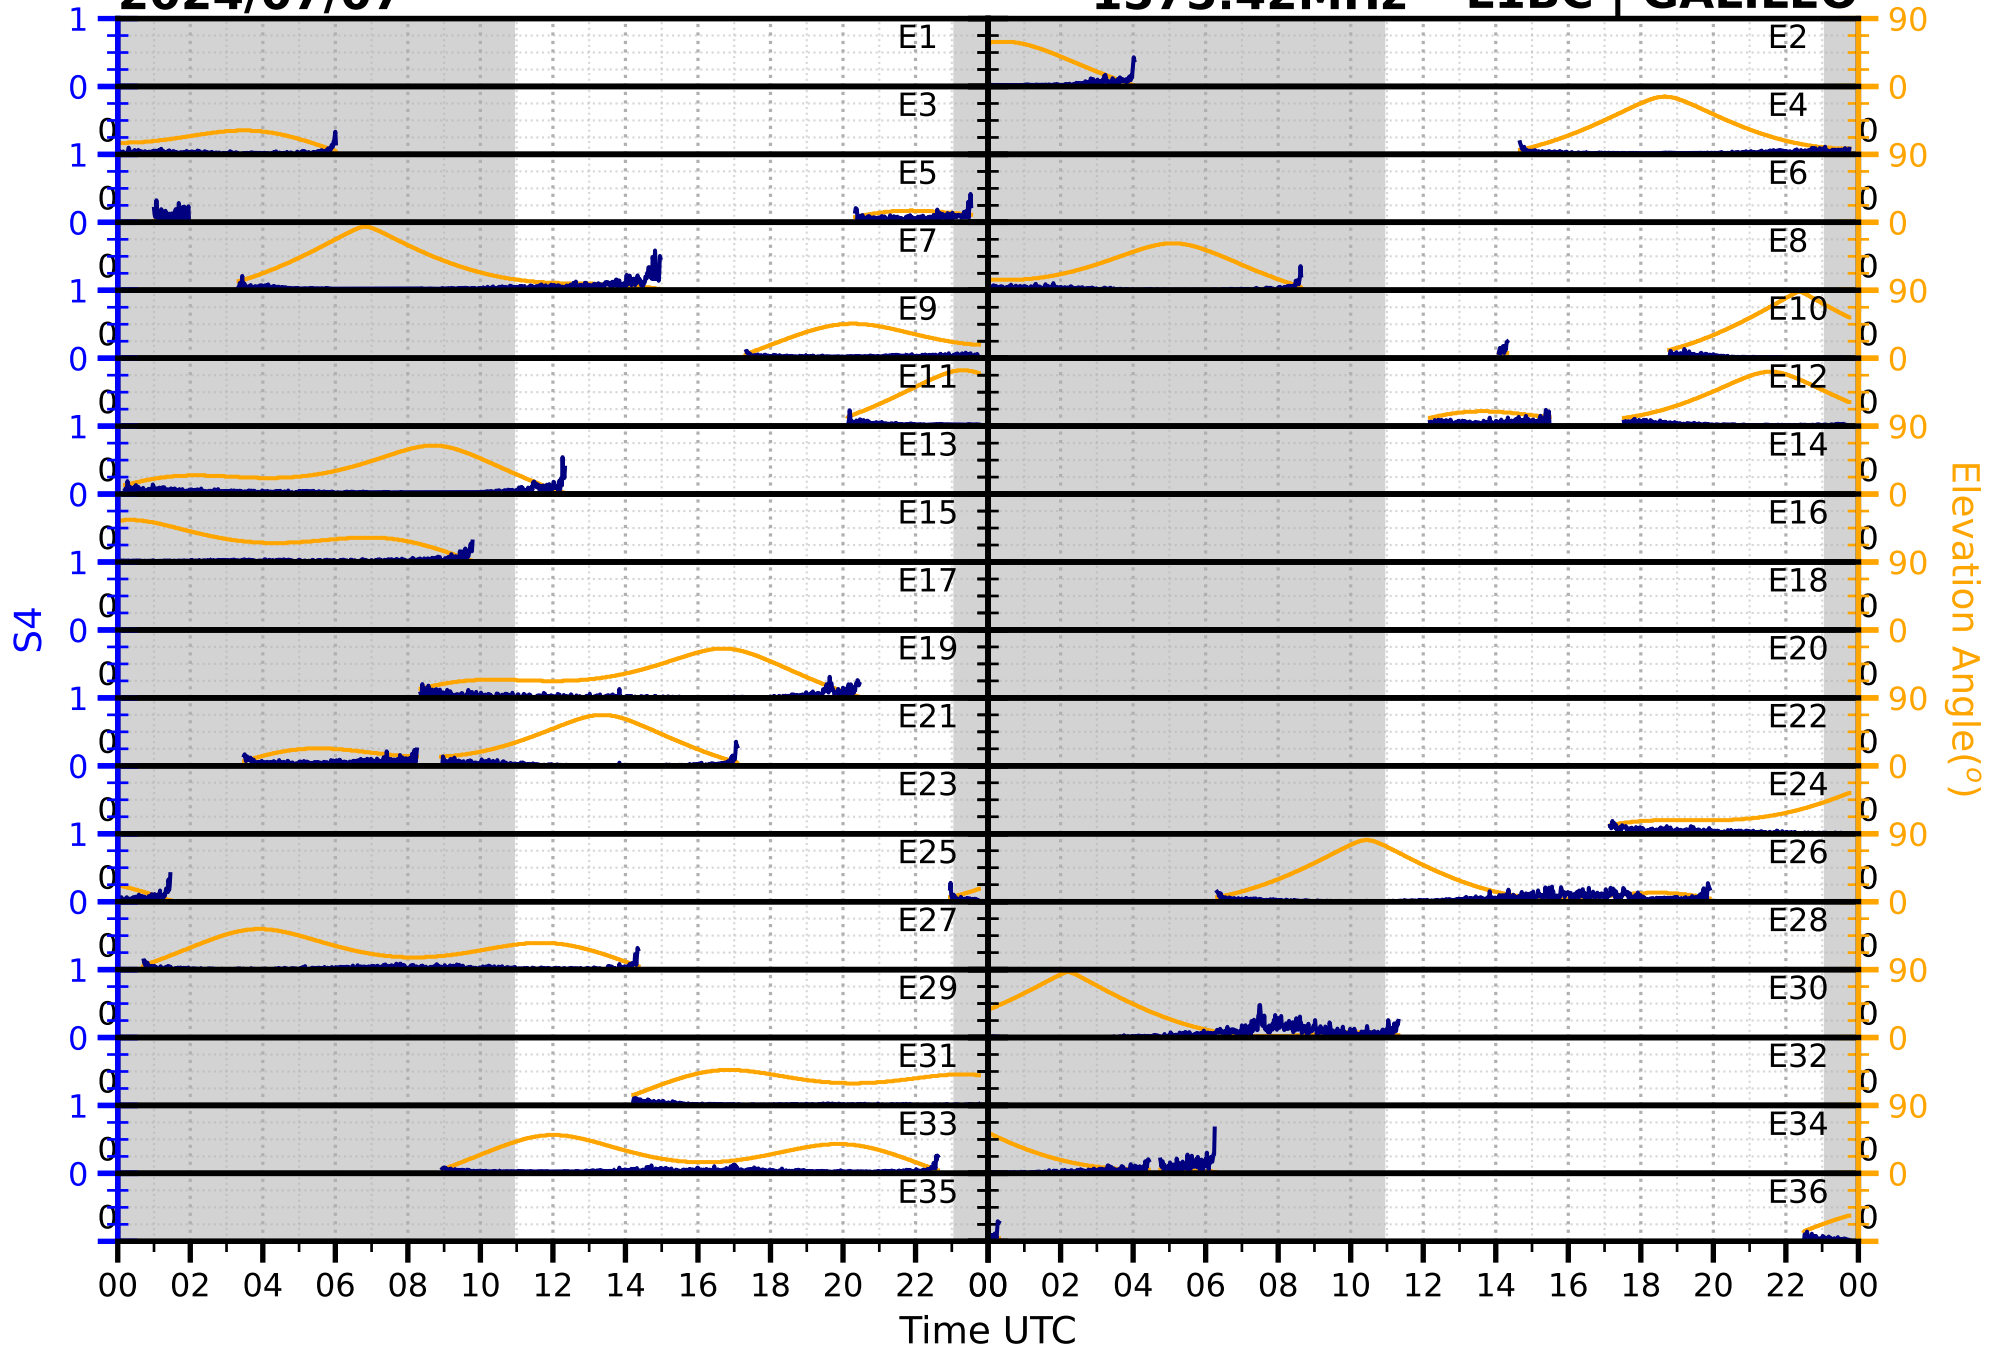

2024/07/07

S4 1575.42MHz

L1CA | GPS

2024/07/07

S4

1575.42MHz

L1BC | GALILEO

2024/07/07

S4

1602MHz

L1CA | GLONASS