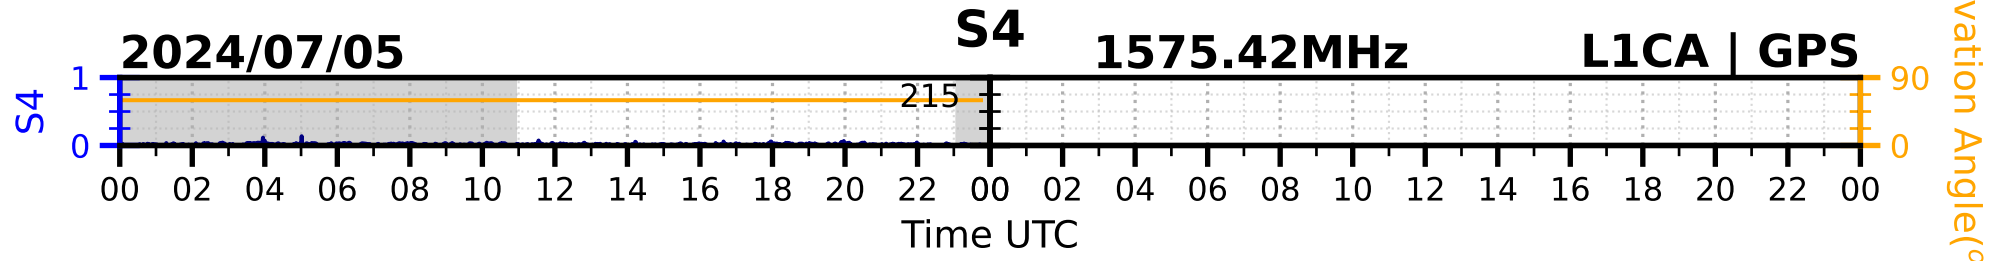

2024/07/05

S4

1575.42MHz

L1CA | GPS

2024/07/05

S4

1575.42MHz

L1BC | GALILEO

2024/07/05

S4

1602MHz

L1CA | GLONASS