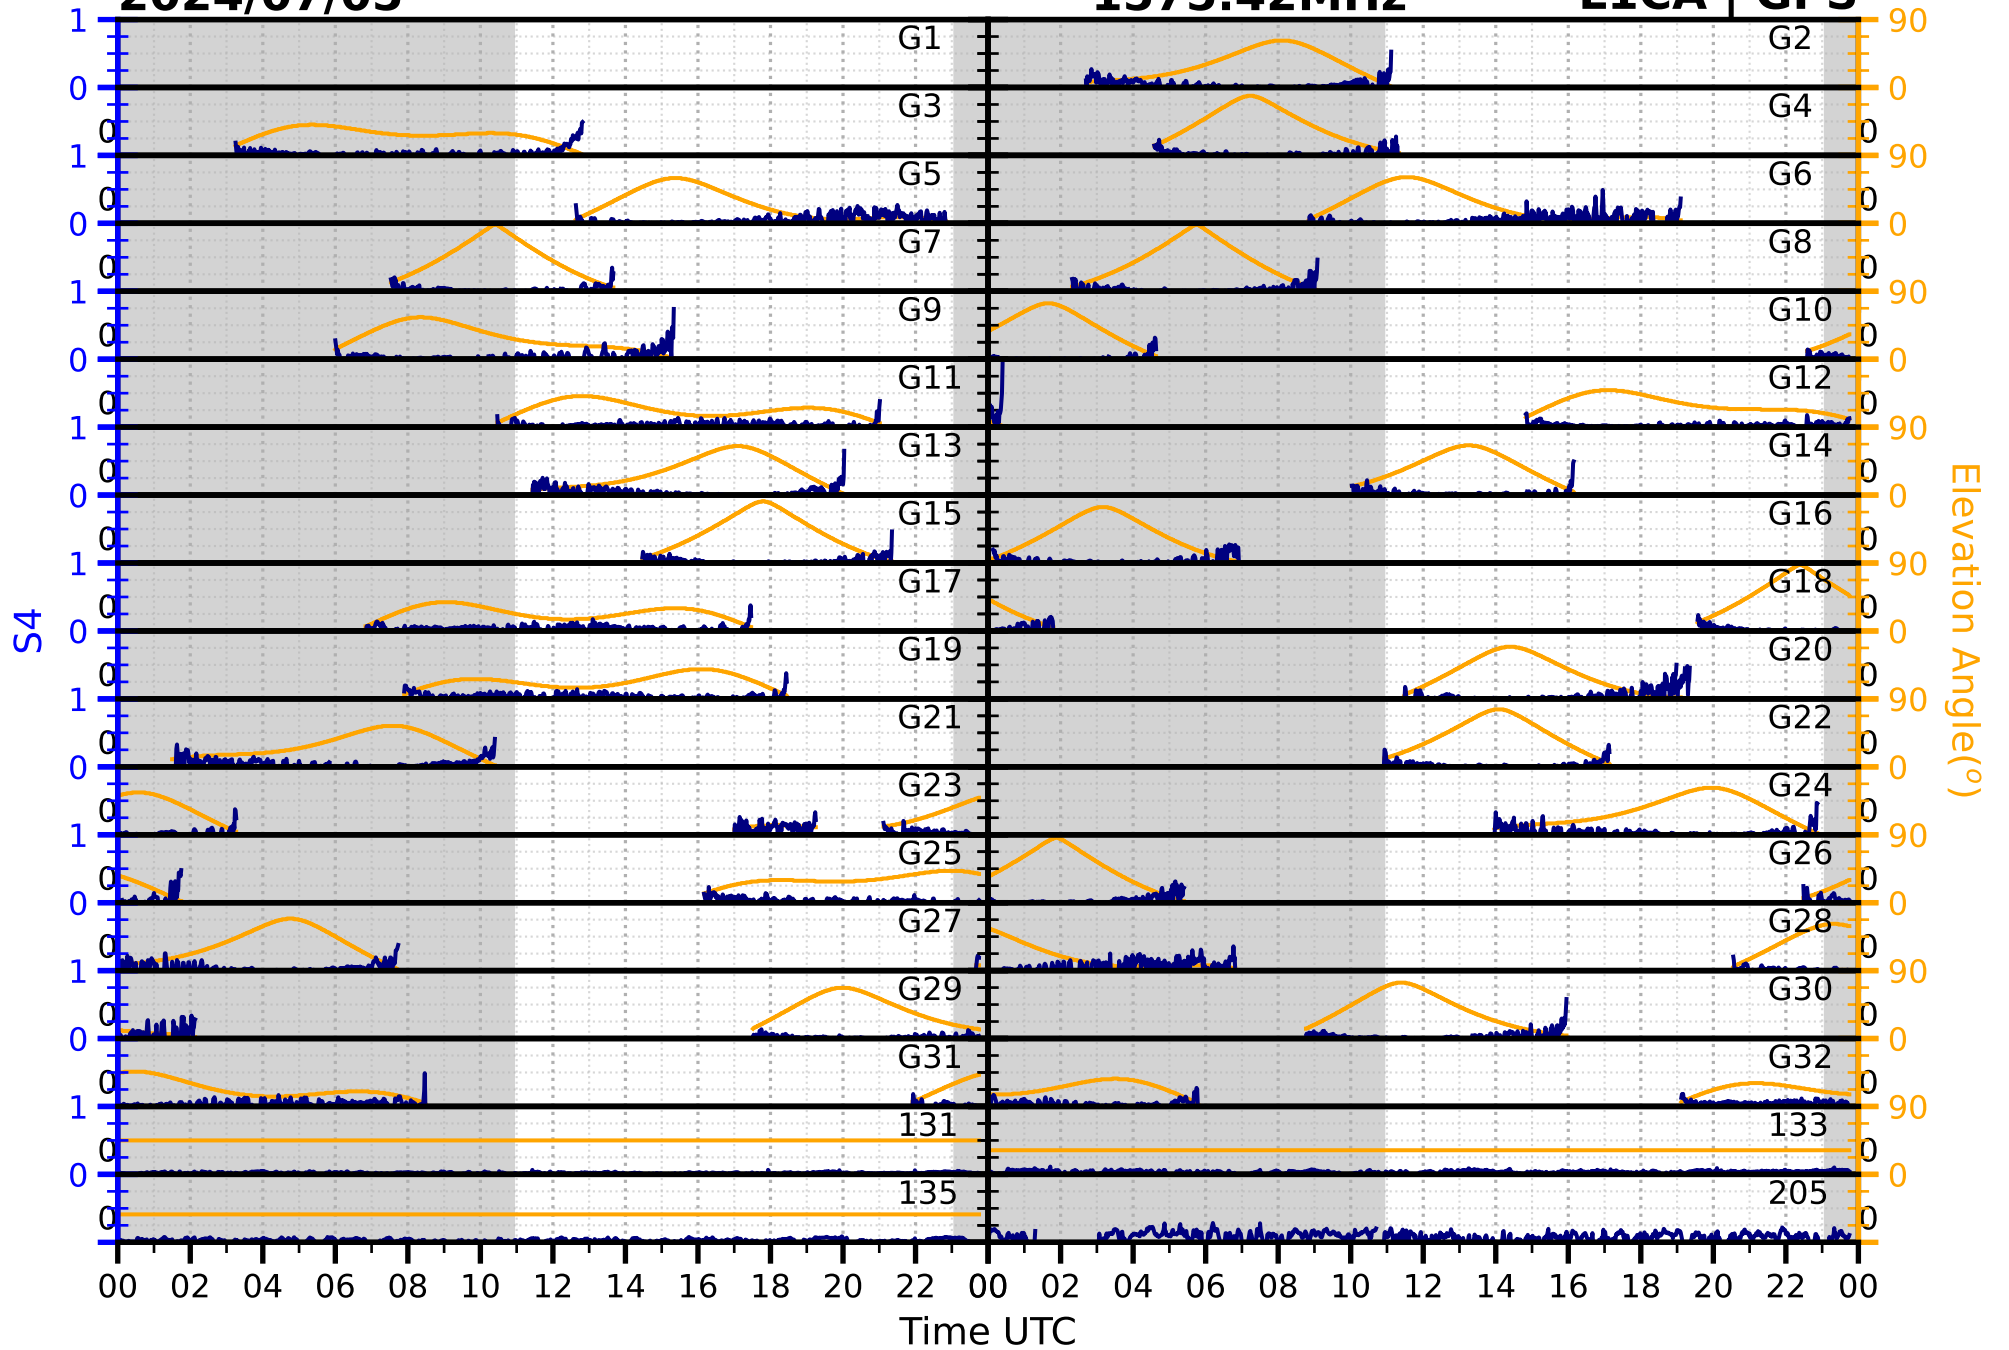

2024/07/05

S4

1575.42MHz

L1CA | GPS

2024/07/05

S4

1575.42MHz

L1BC | GALILEO

2024/07/05

S4

1602MHz

L1CA | GLONASS