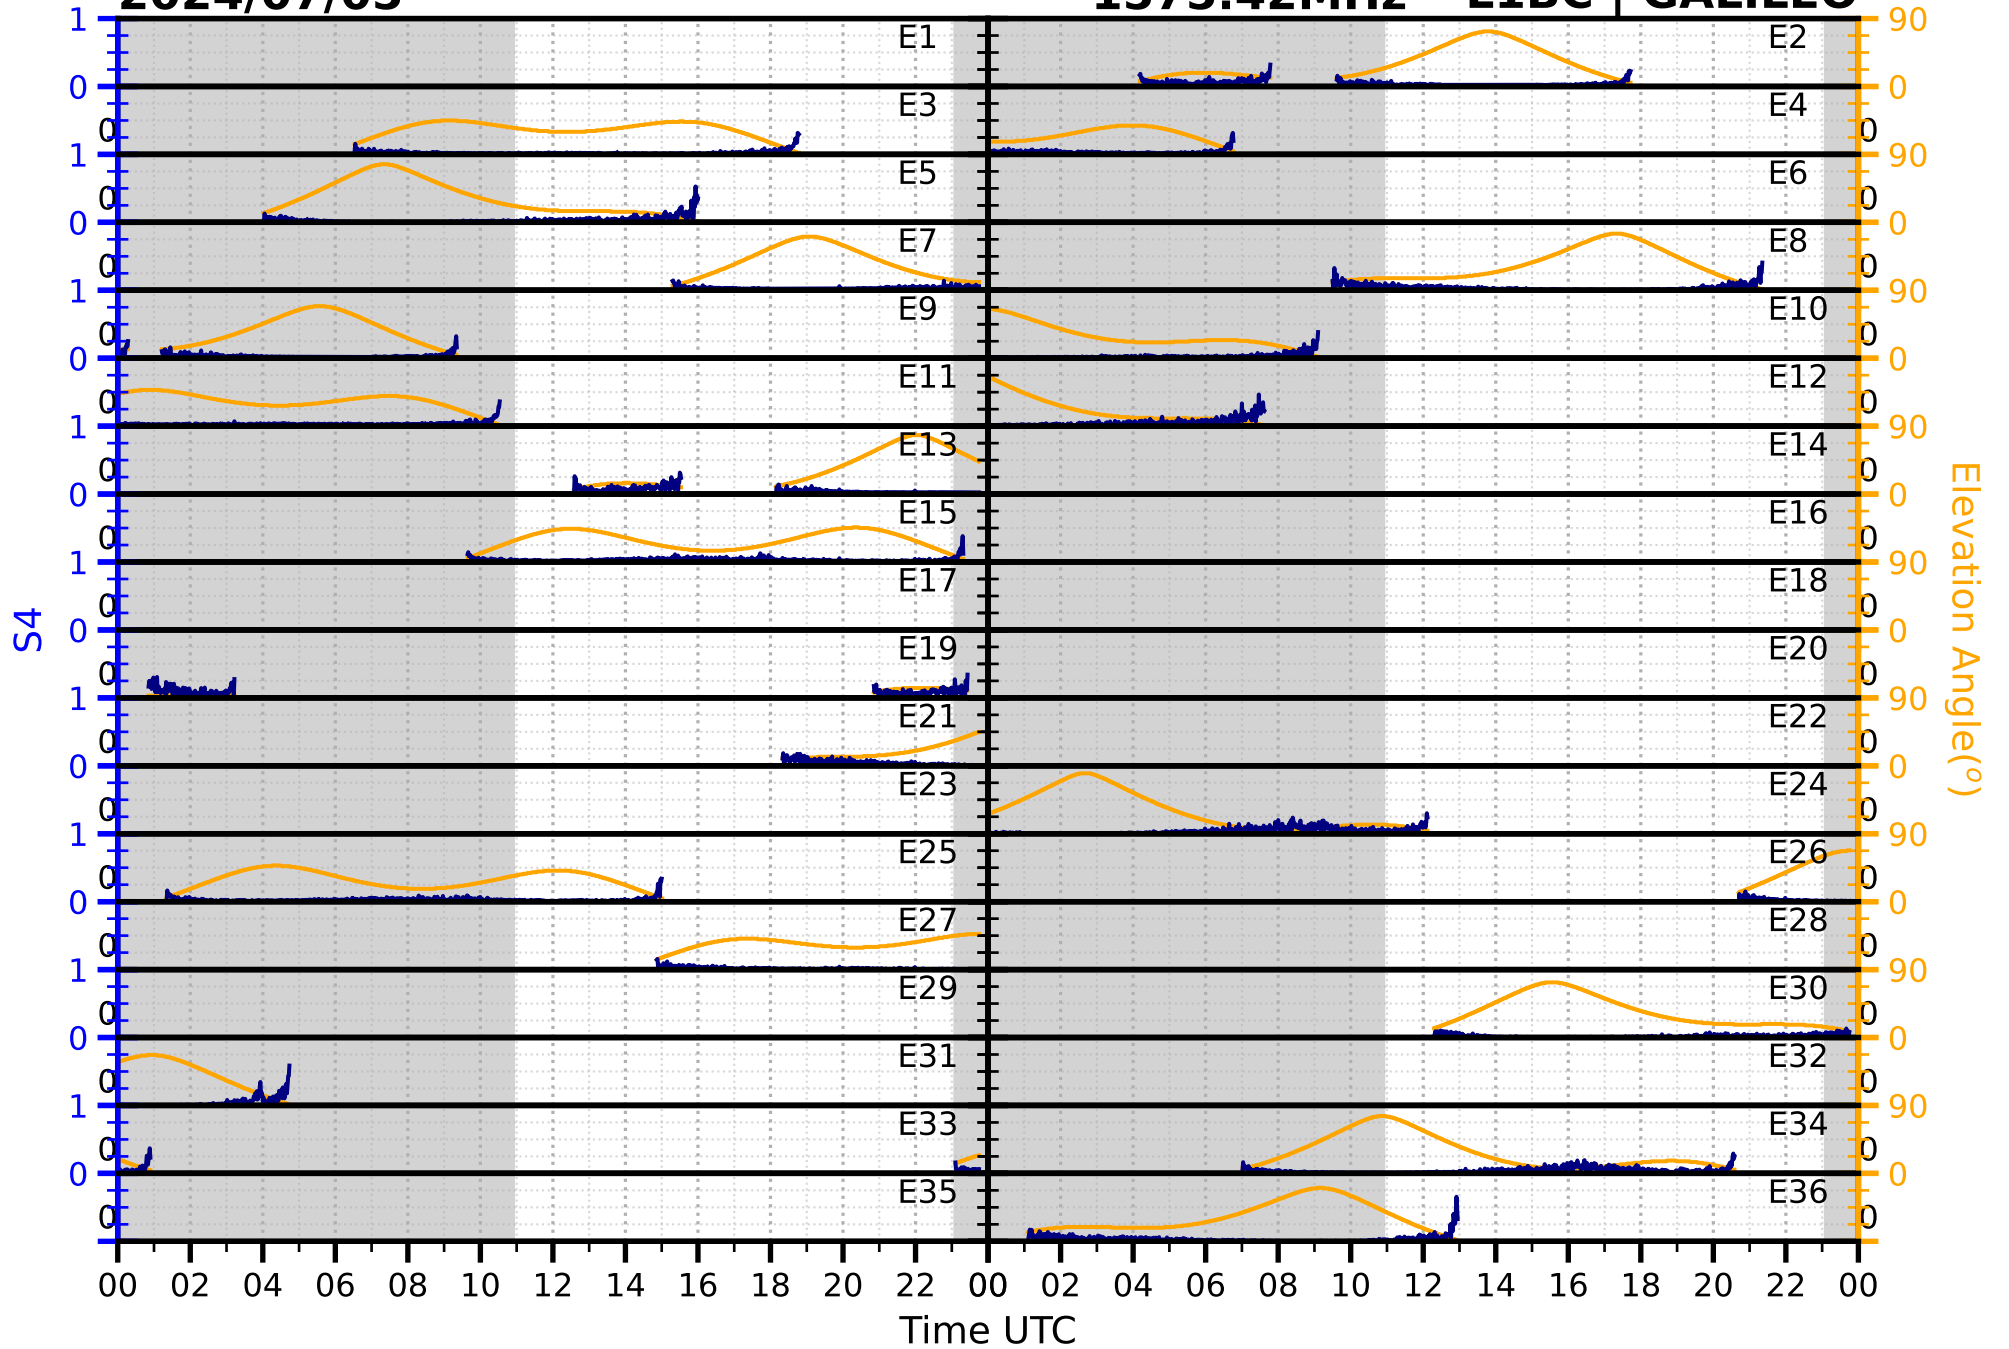

2024/07/05

S4

1575.42MHz

L1CA | GPS

2024/07/05

S4

1575.42MHz

L1BC | GALILEO

2024/07/05

S4

1602MHz

L1CA | GLONASS