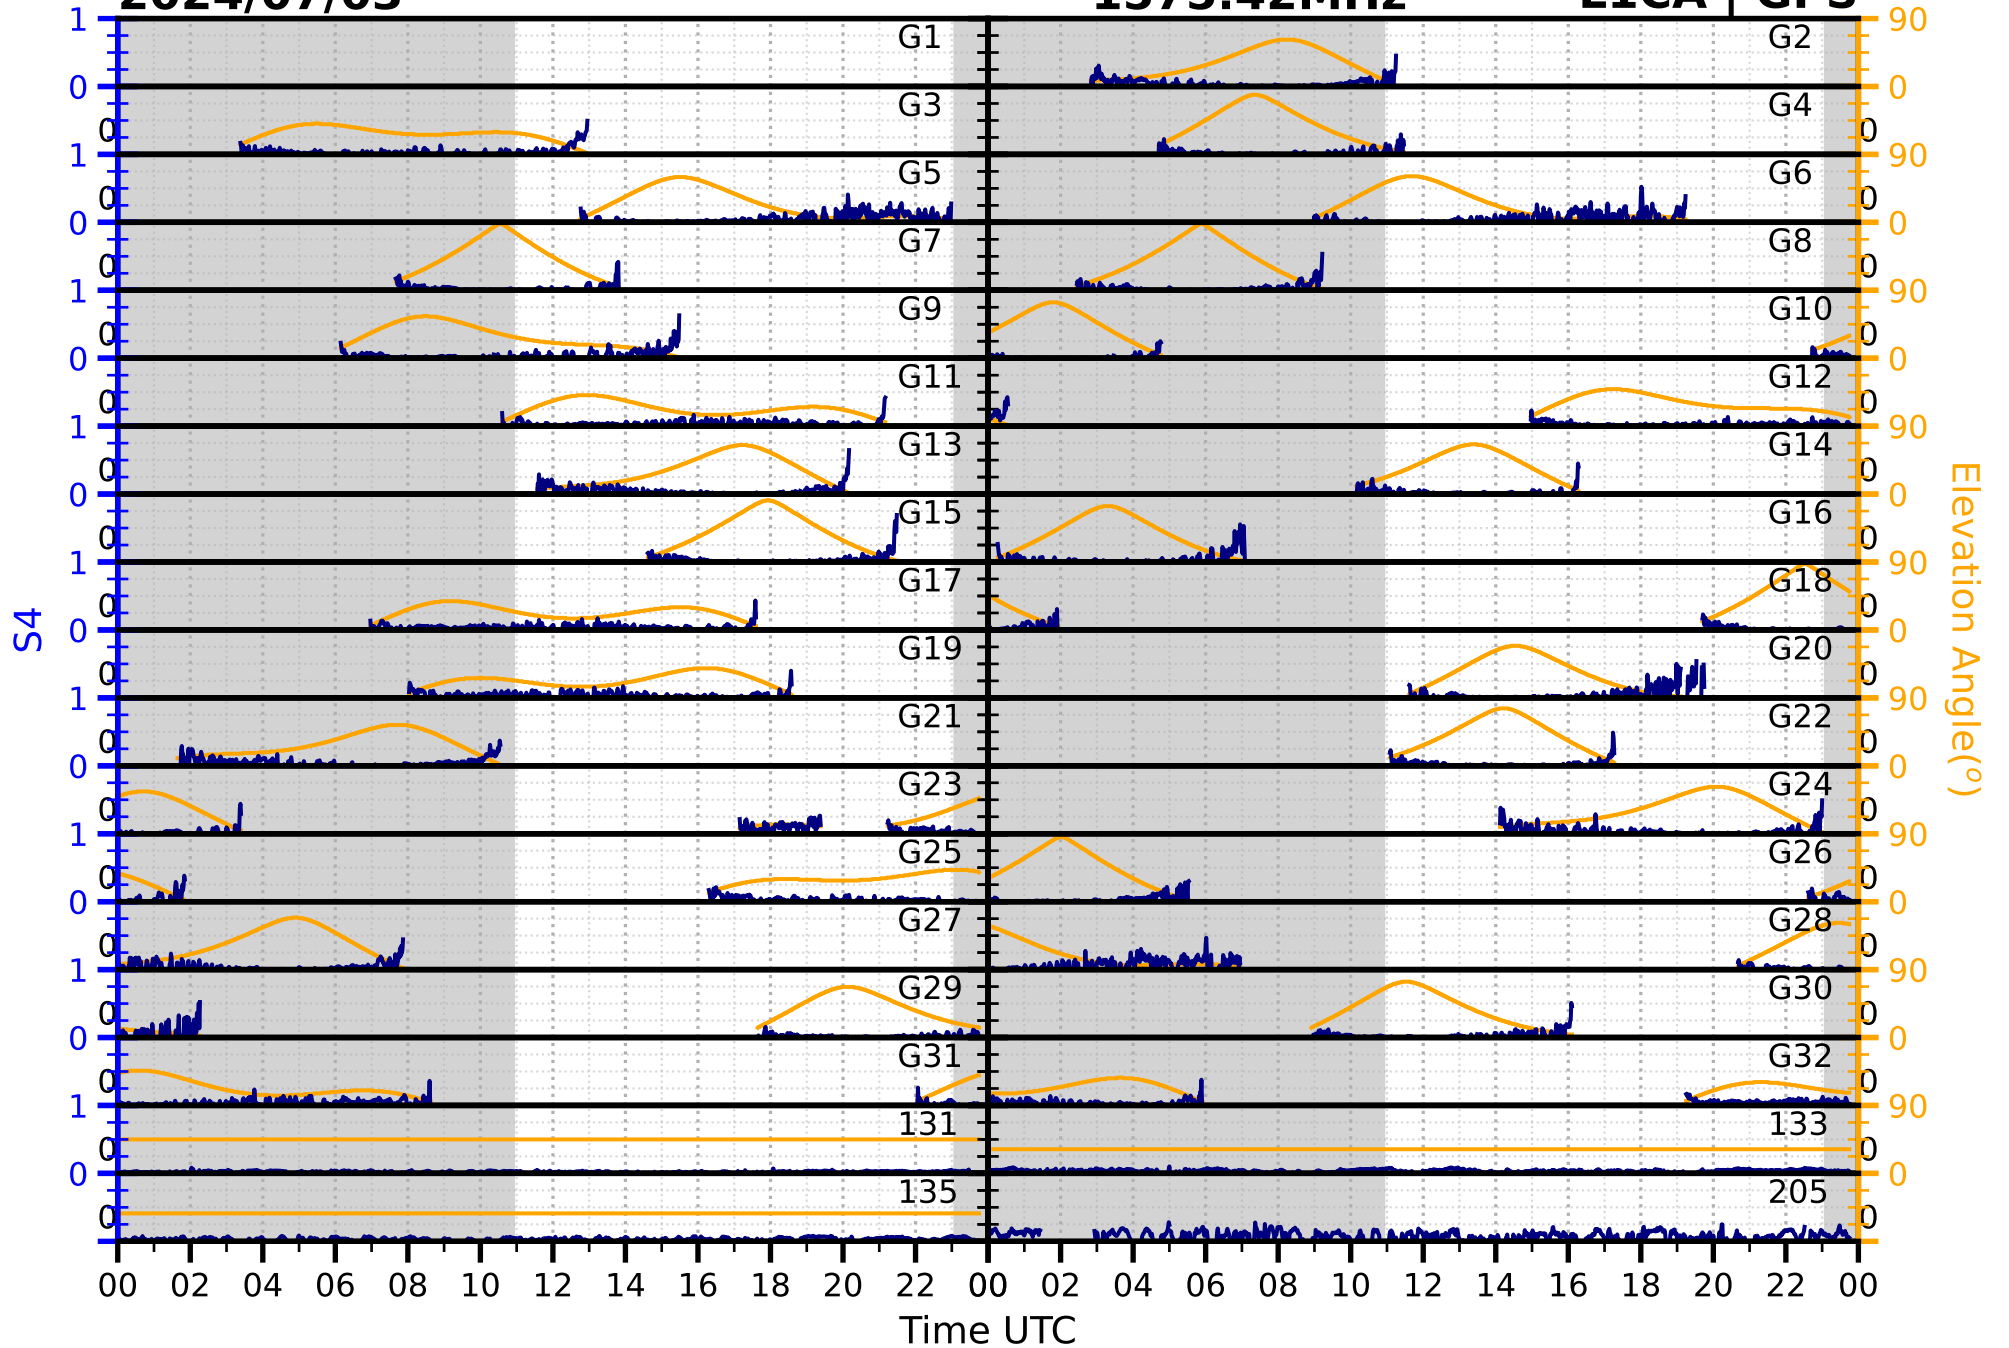

2024/07/03

S4

1575.42MHz

L1CA | GPS

2024/07/03

S4

1575.42MHz

L1BC | GALILEO

2024/07/03

S4

1602MHz

L1CA | GLONASS