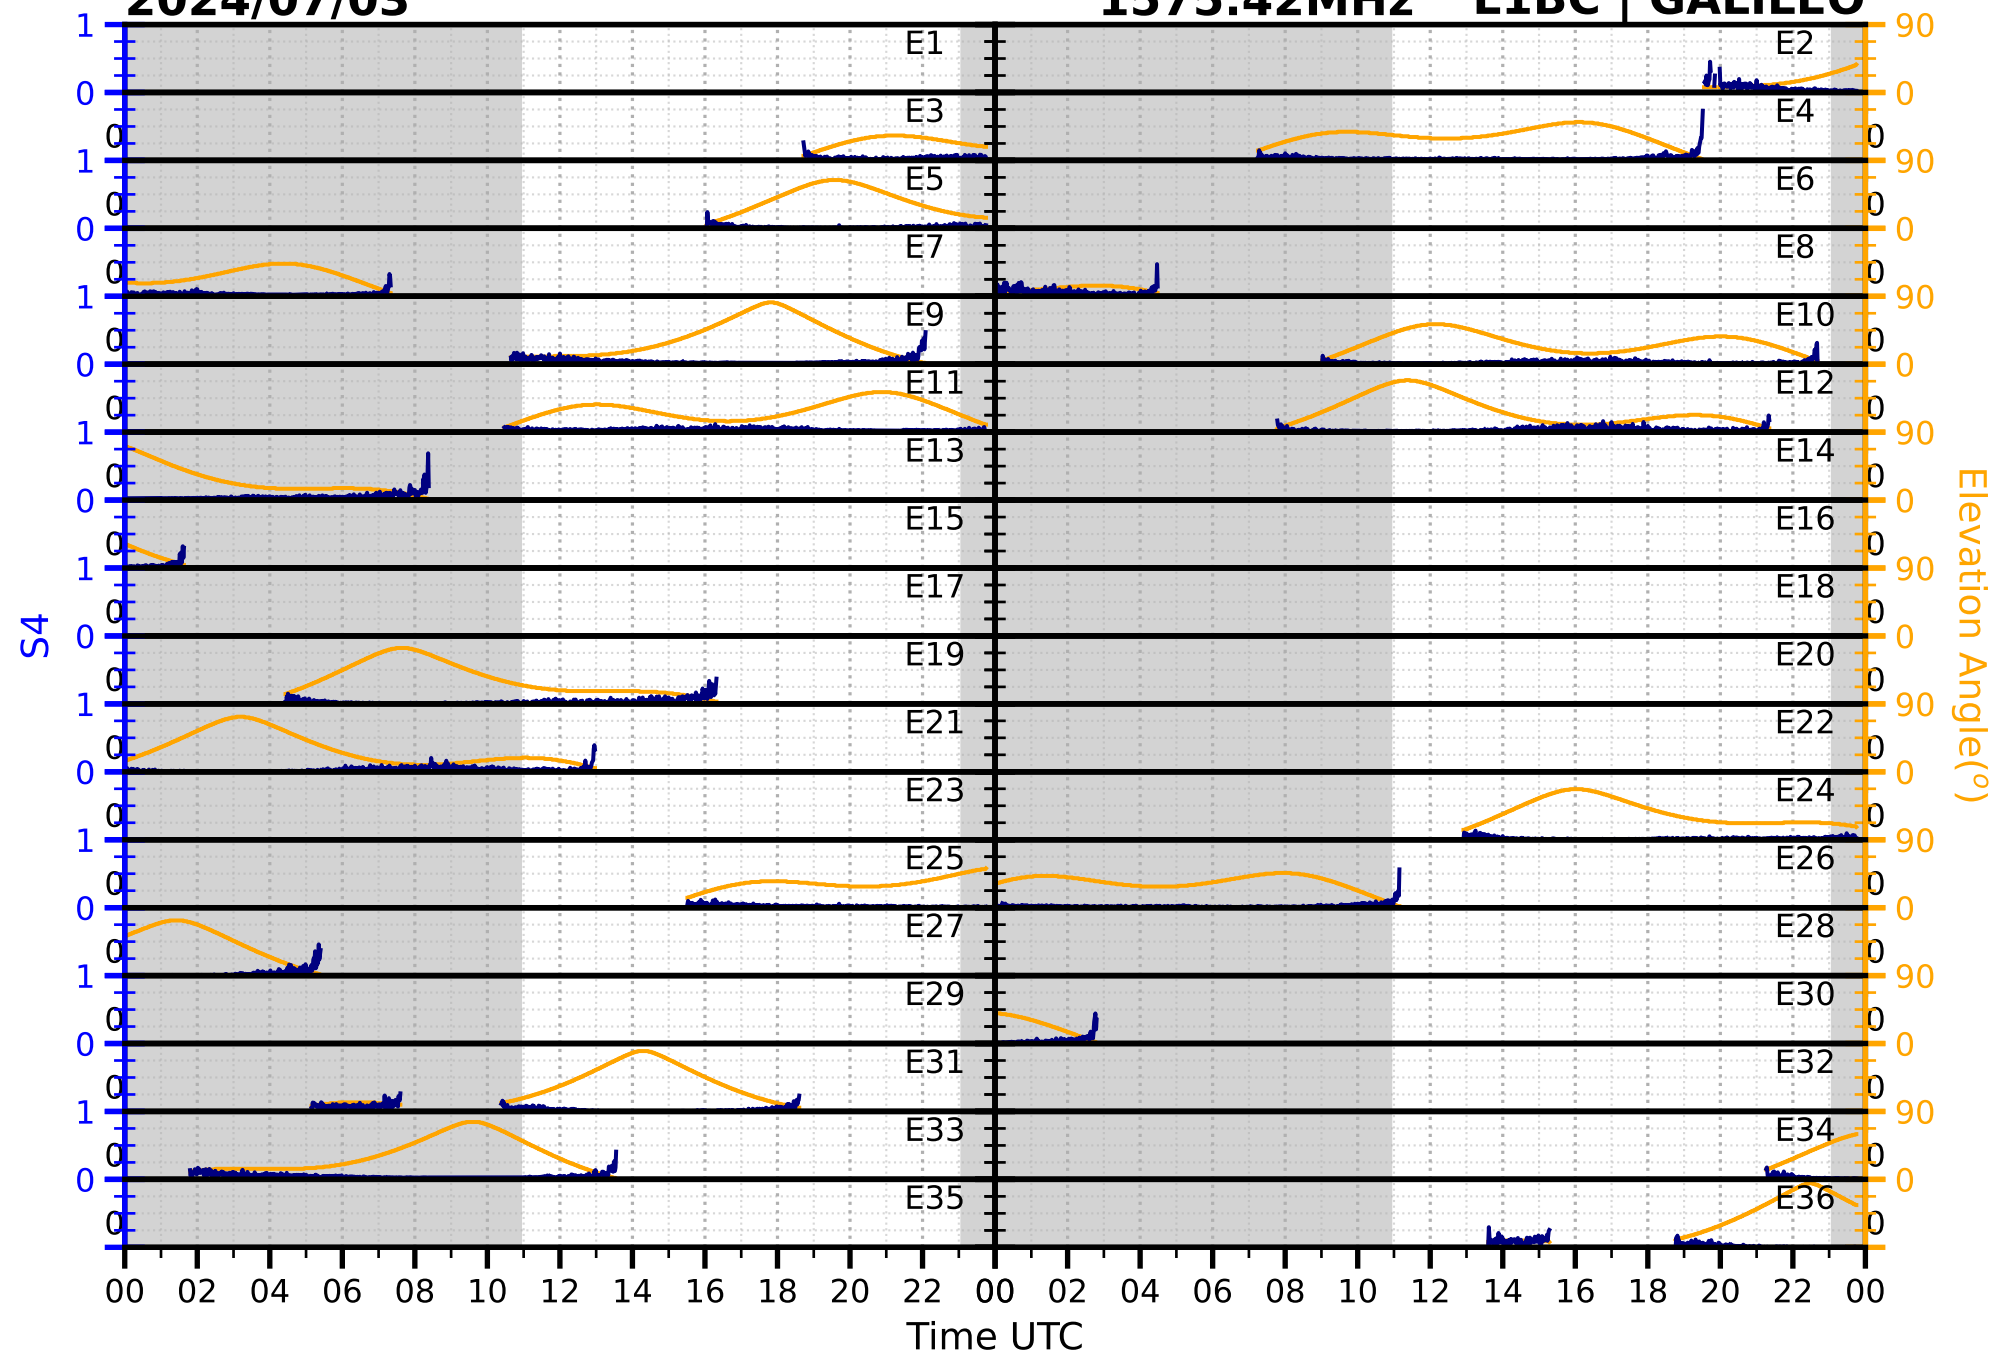

2024/07/03

S4

1575.42MHz

L1CA | GPS

2024/07/03

S4

1575.42MHz

L1BC | GALILEO

2024/07/03

S4

1602MHz

L1CA | GLONASS