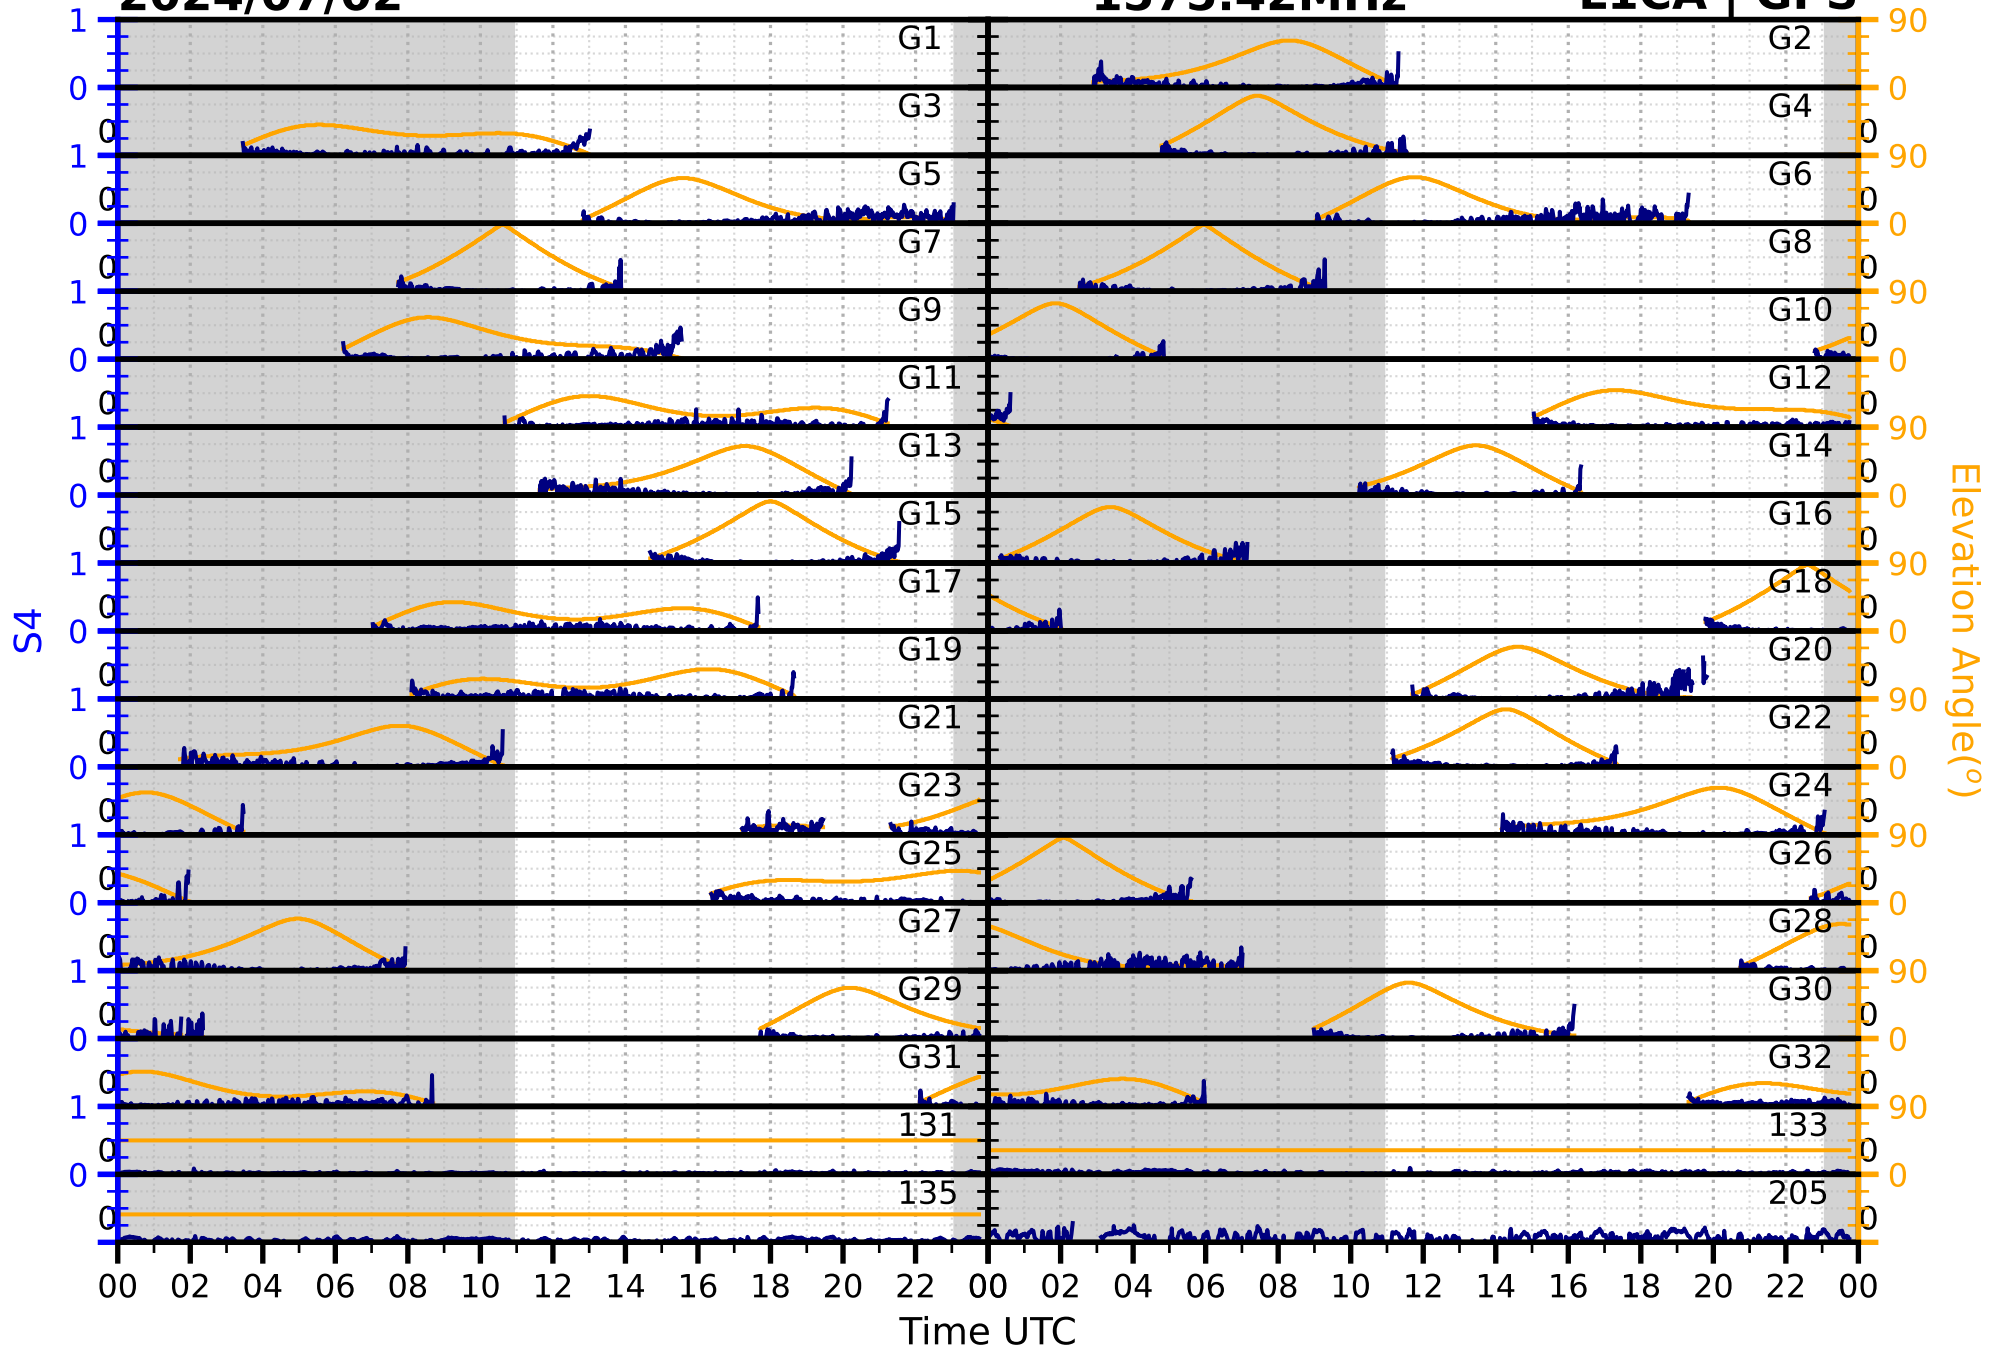

2024/07/02

S4

1575.42MHz

L1CA | GPS

2024/07/02

S4 1575.42MHz L1BC | GALILEO

2024/07/02

S4

1602MHz

L1CA | GLONASS