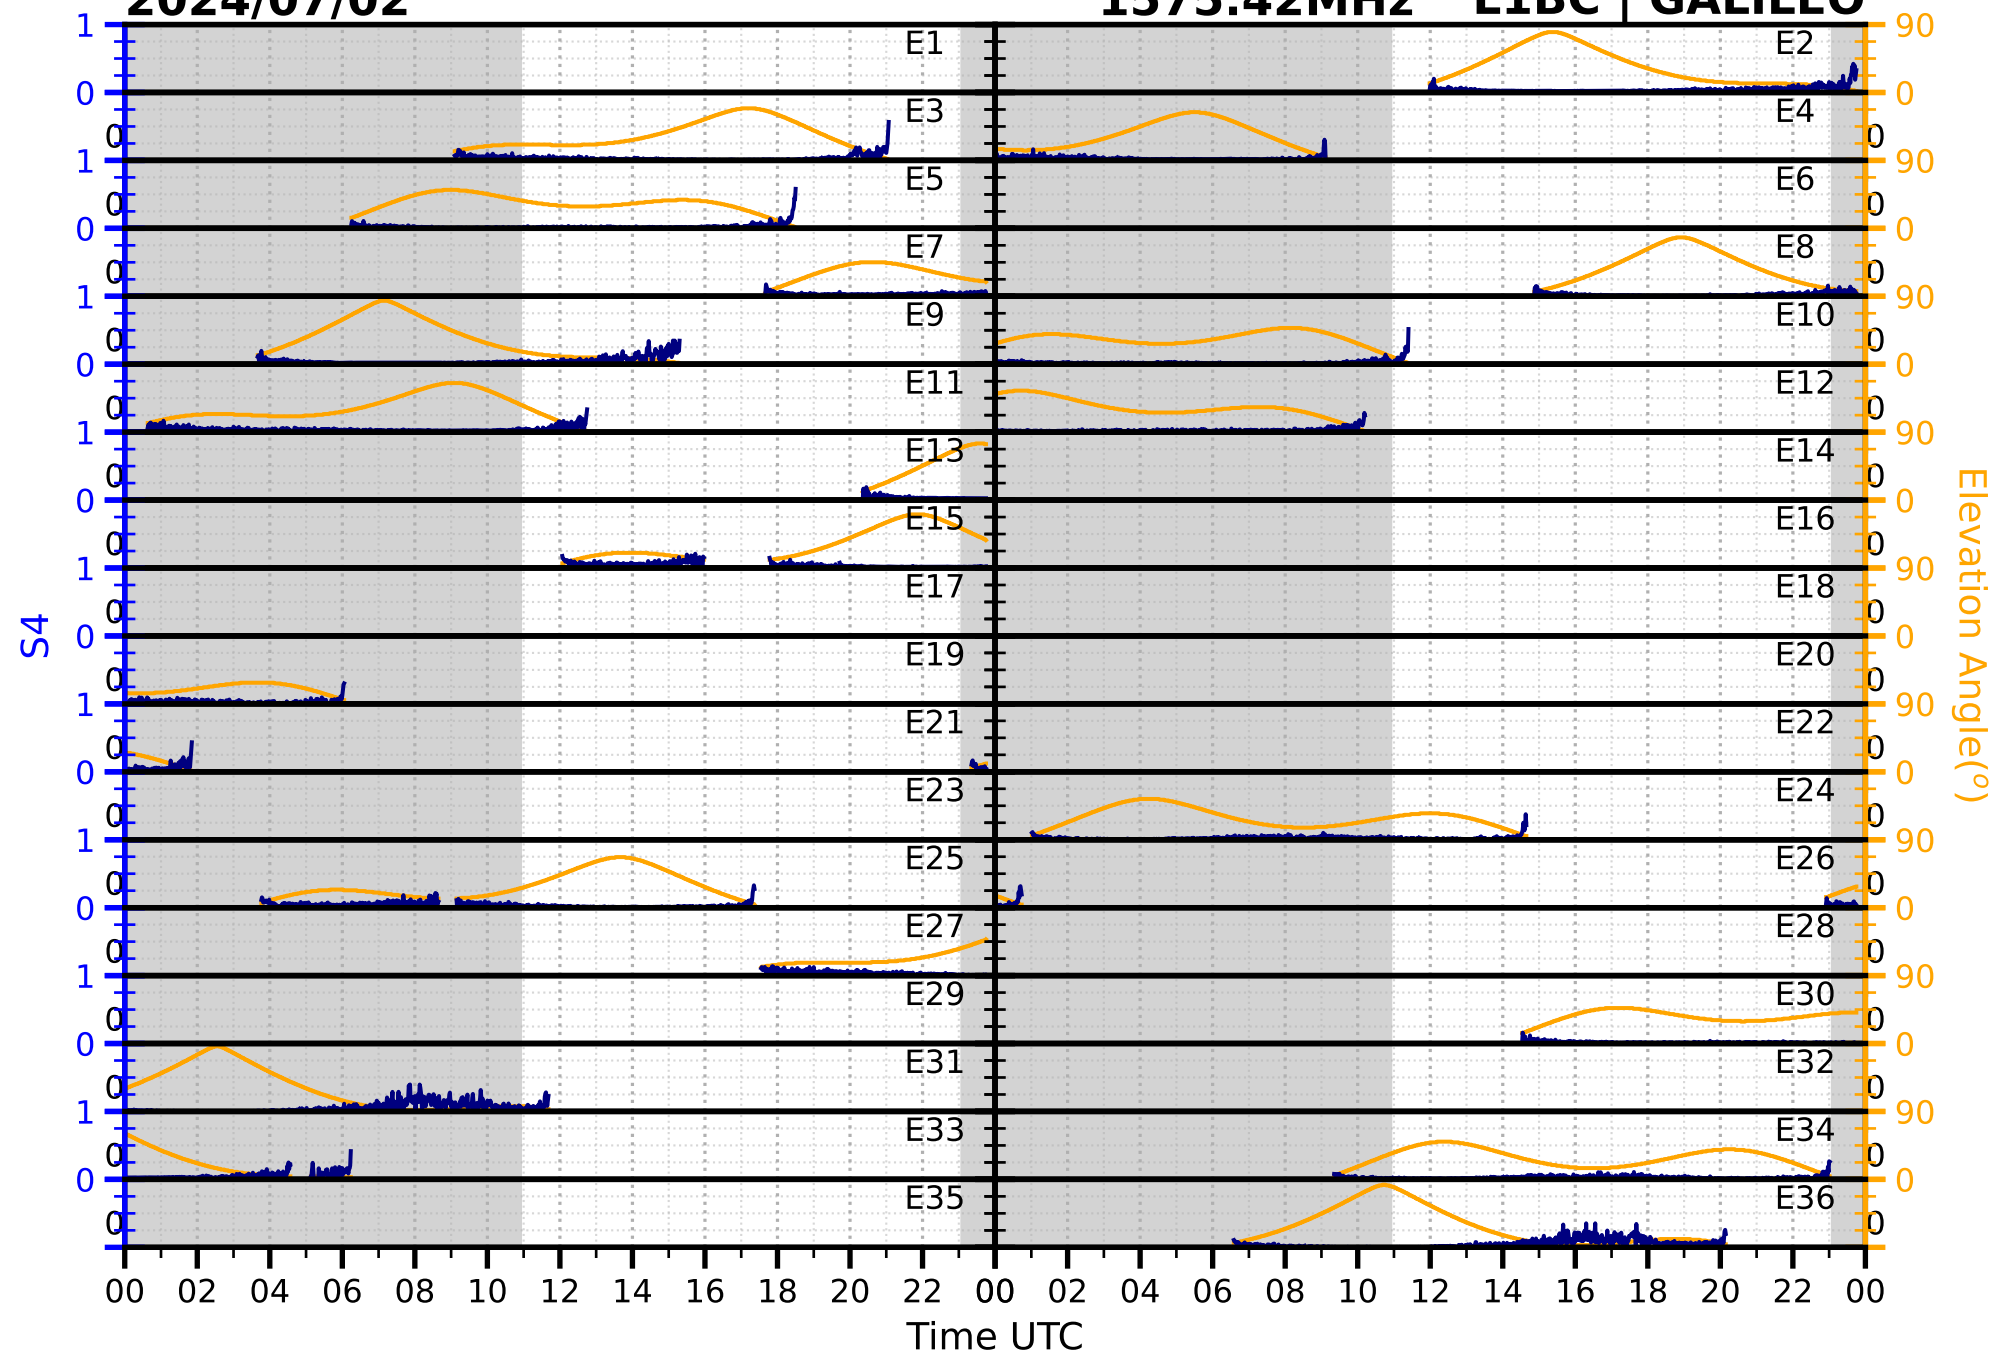

2024/07/02

S4

1575.42MHz

L1CA | GPS

2024/07/02

S4 1575.42MHz L1BC | GALILEO

2024/07/02

S4

1602MHz

L1CA | GLONASS