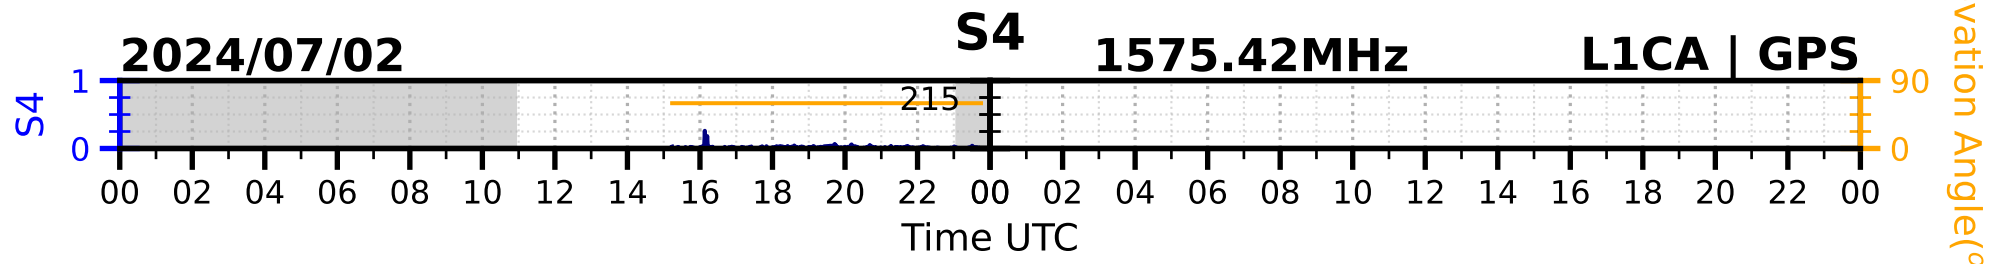

2024/07/02

S4

1575.42MHz

L1CA | GPS

2024/07/02

S4 1575.42MHz L1BC | GALILEO

2024/07/02

S4

1602MHz

L1CA | GLONASS