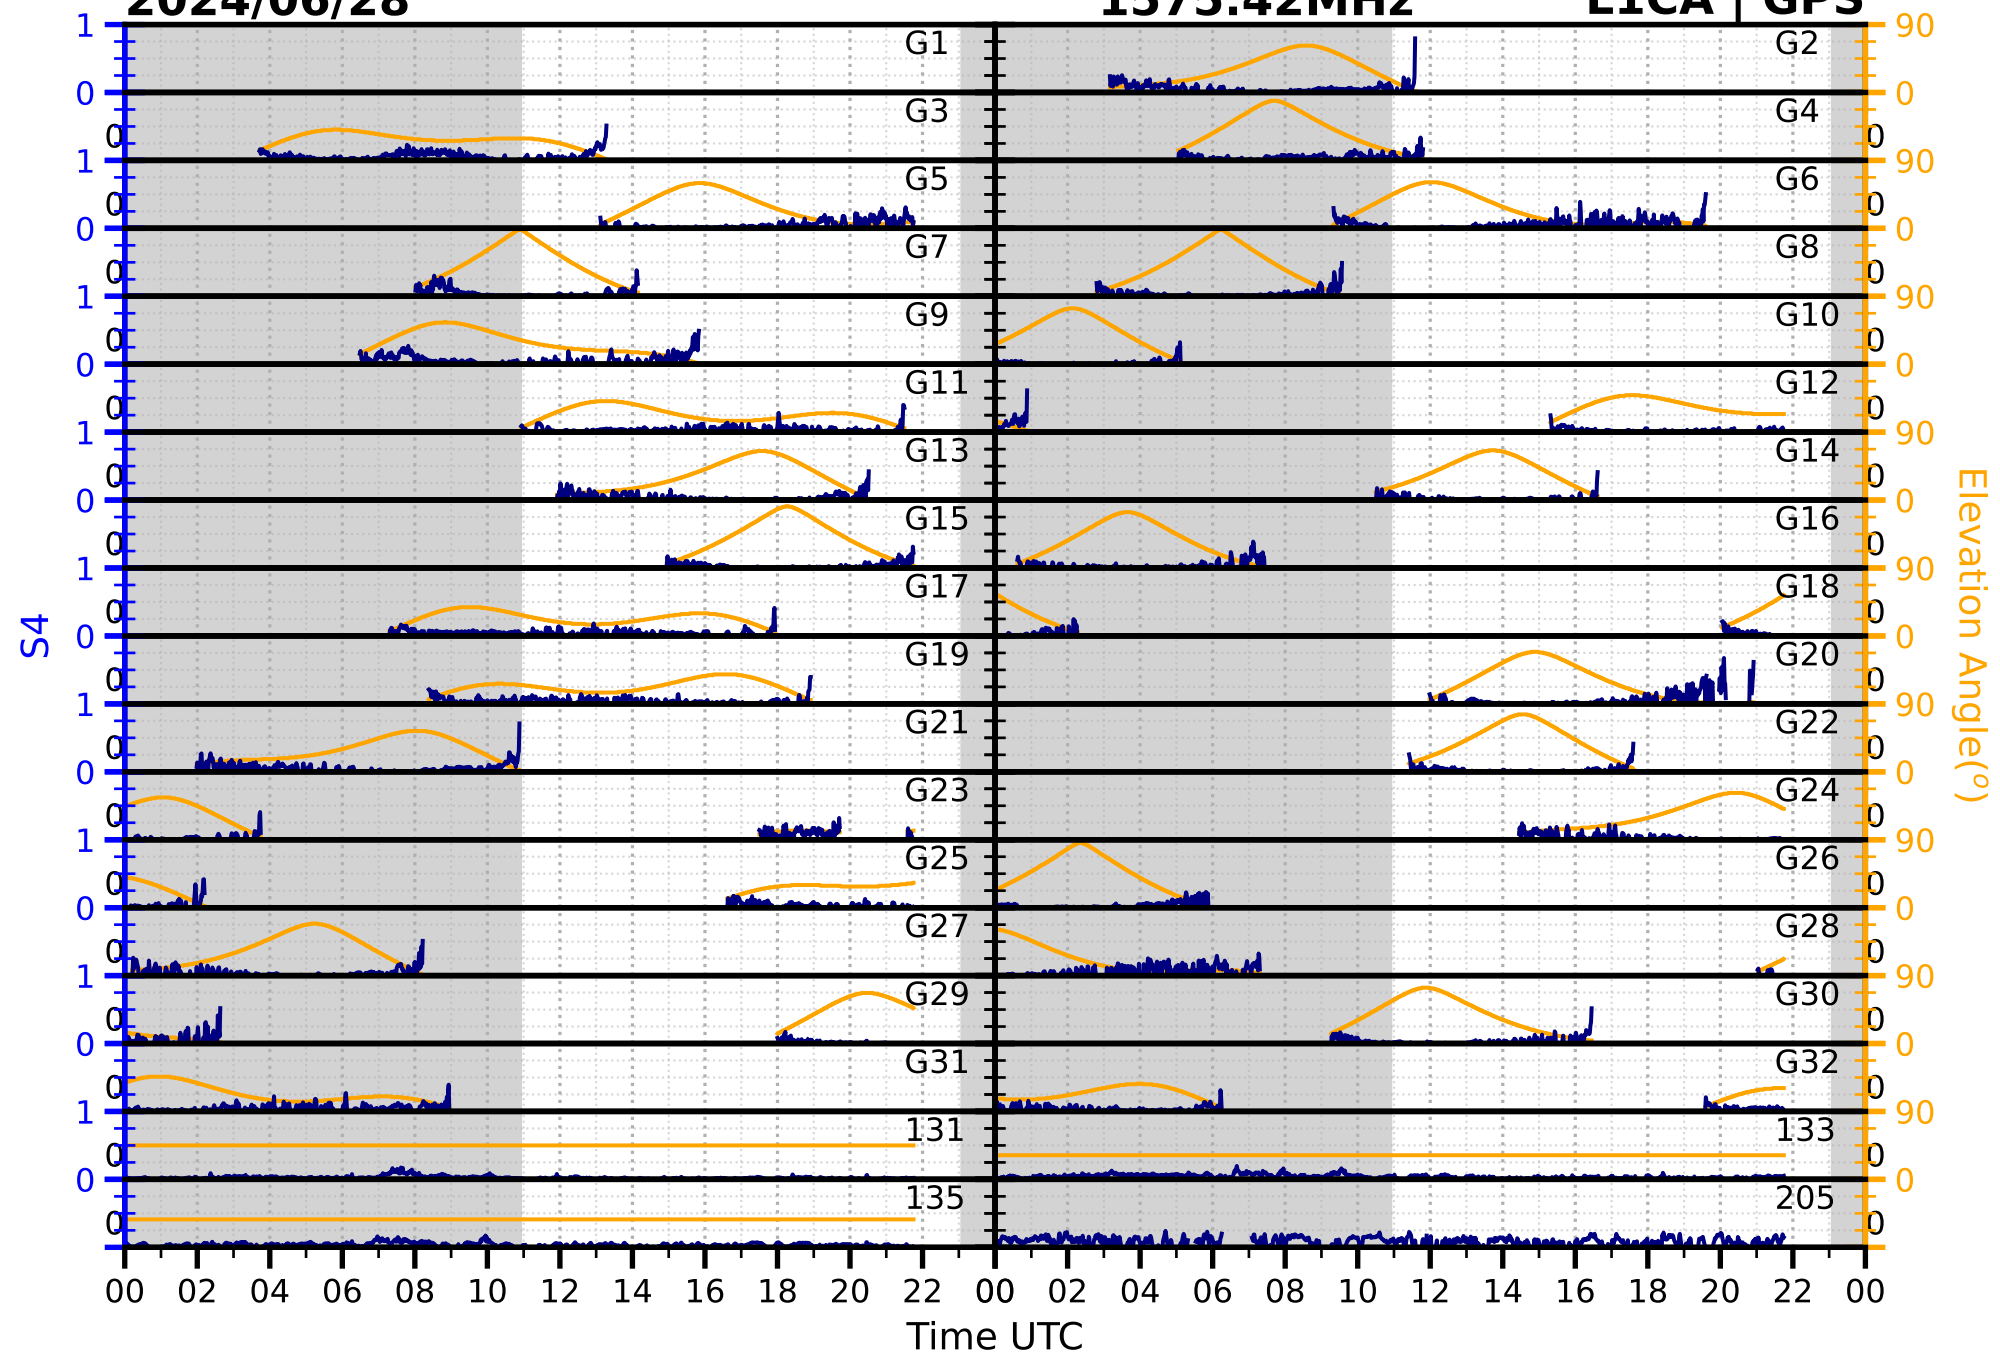

2024/06/28

S4

1575.42MHz

L1CA | GPS

2024/06/28

S4

1575.42MHz

L1BC | GALILEO

2024/06/28

S4

1602MHz

L1CA | GLONASS