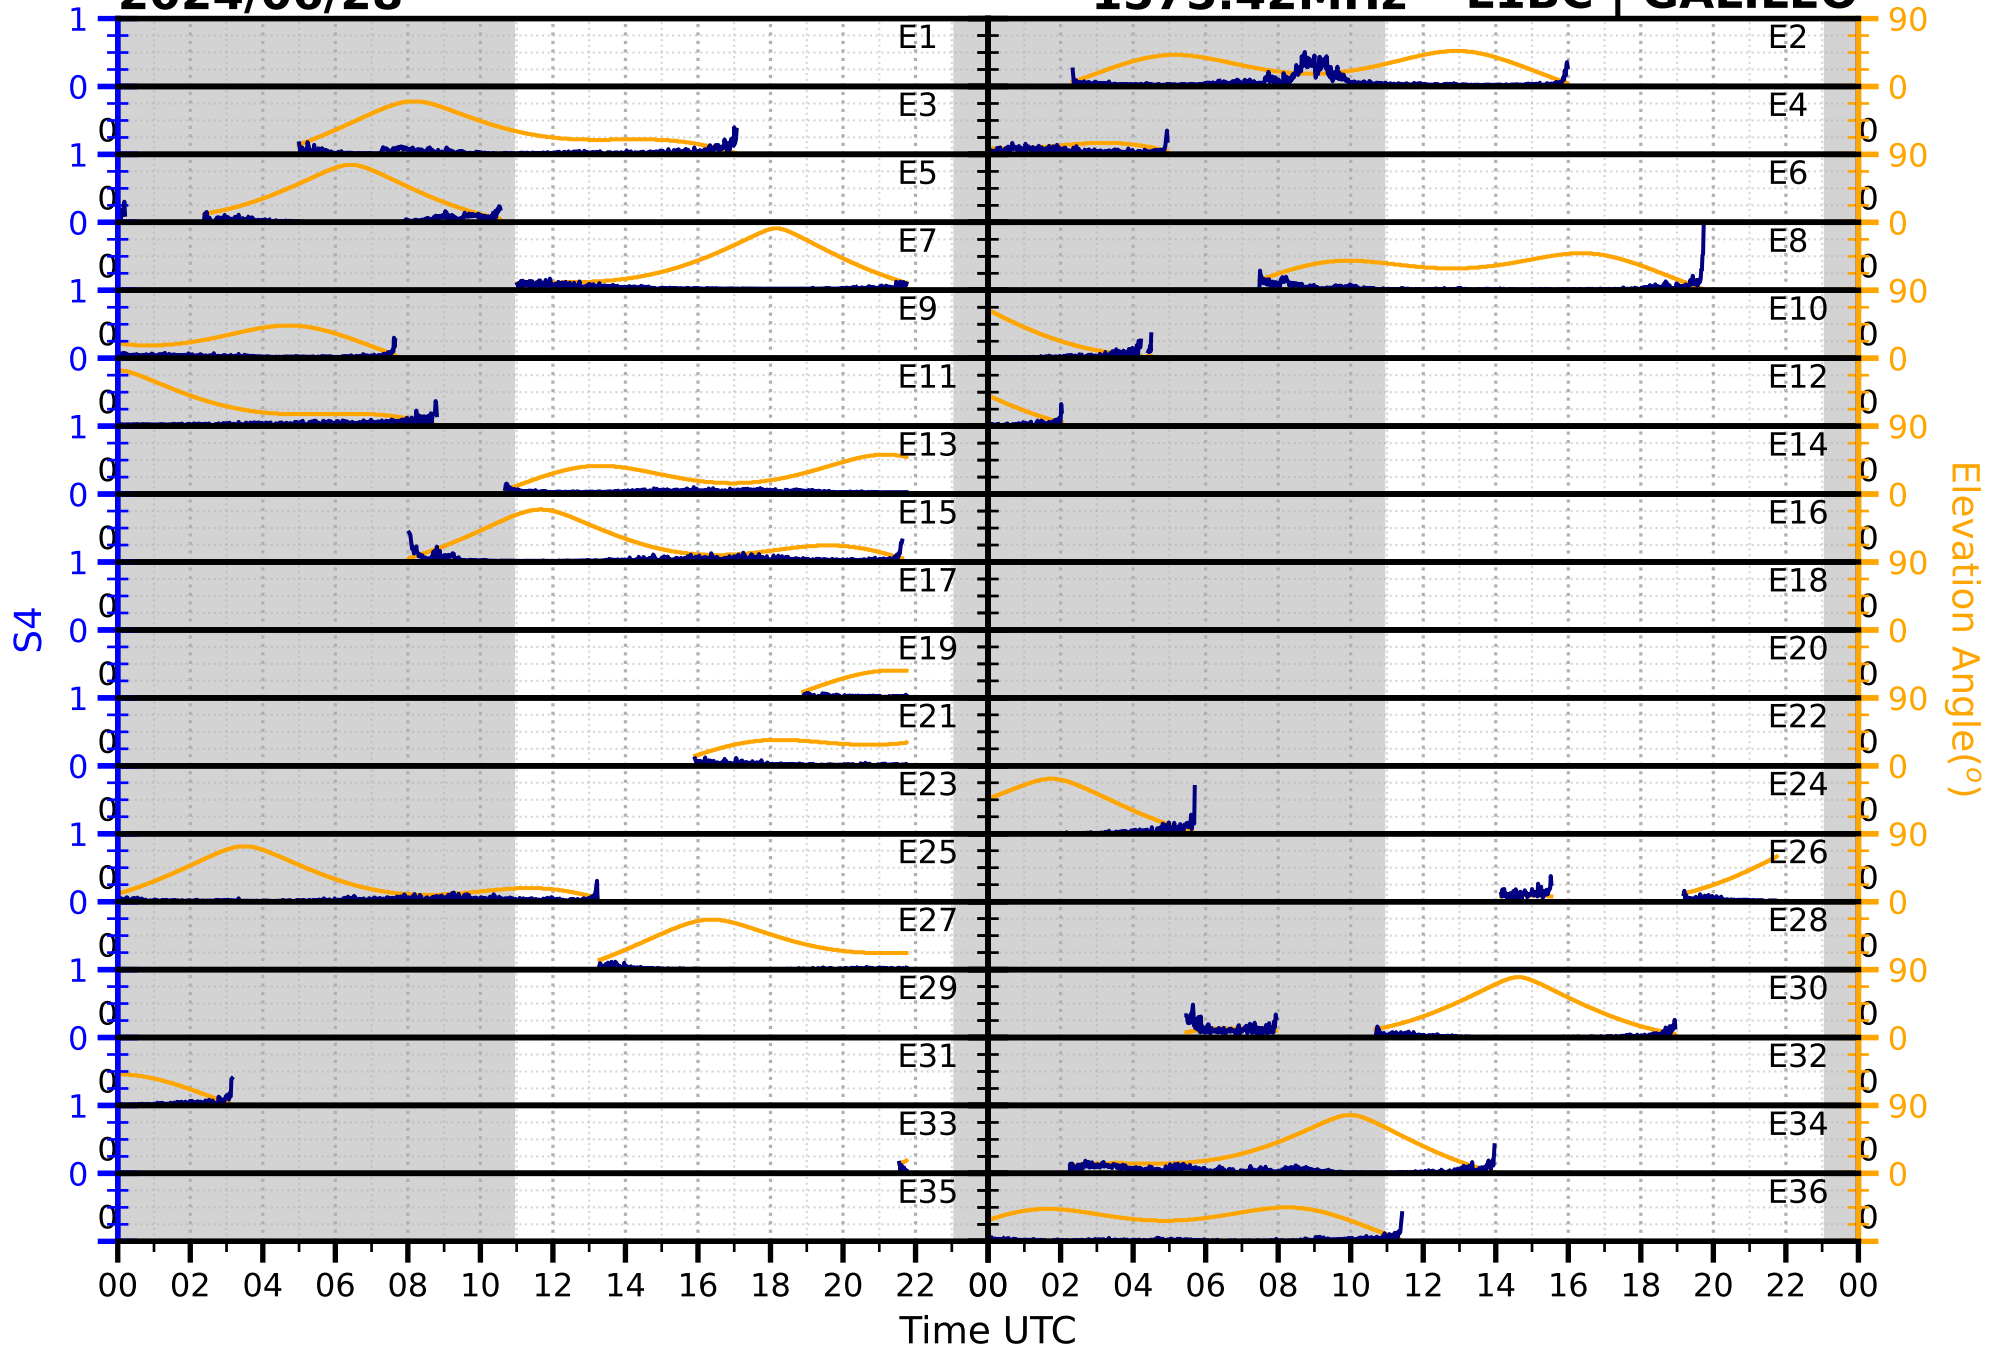

2024/06/28

S4

1575.42MHz

L1CA | GPS

2024/06/28

S4

1575.42MHz

L1BC | GALILEO

2024/06/28

S4

1602MHz

L1CA | GLONASS