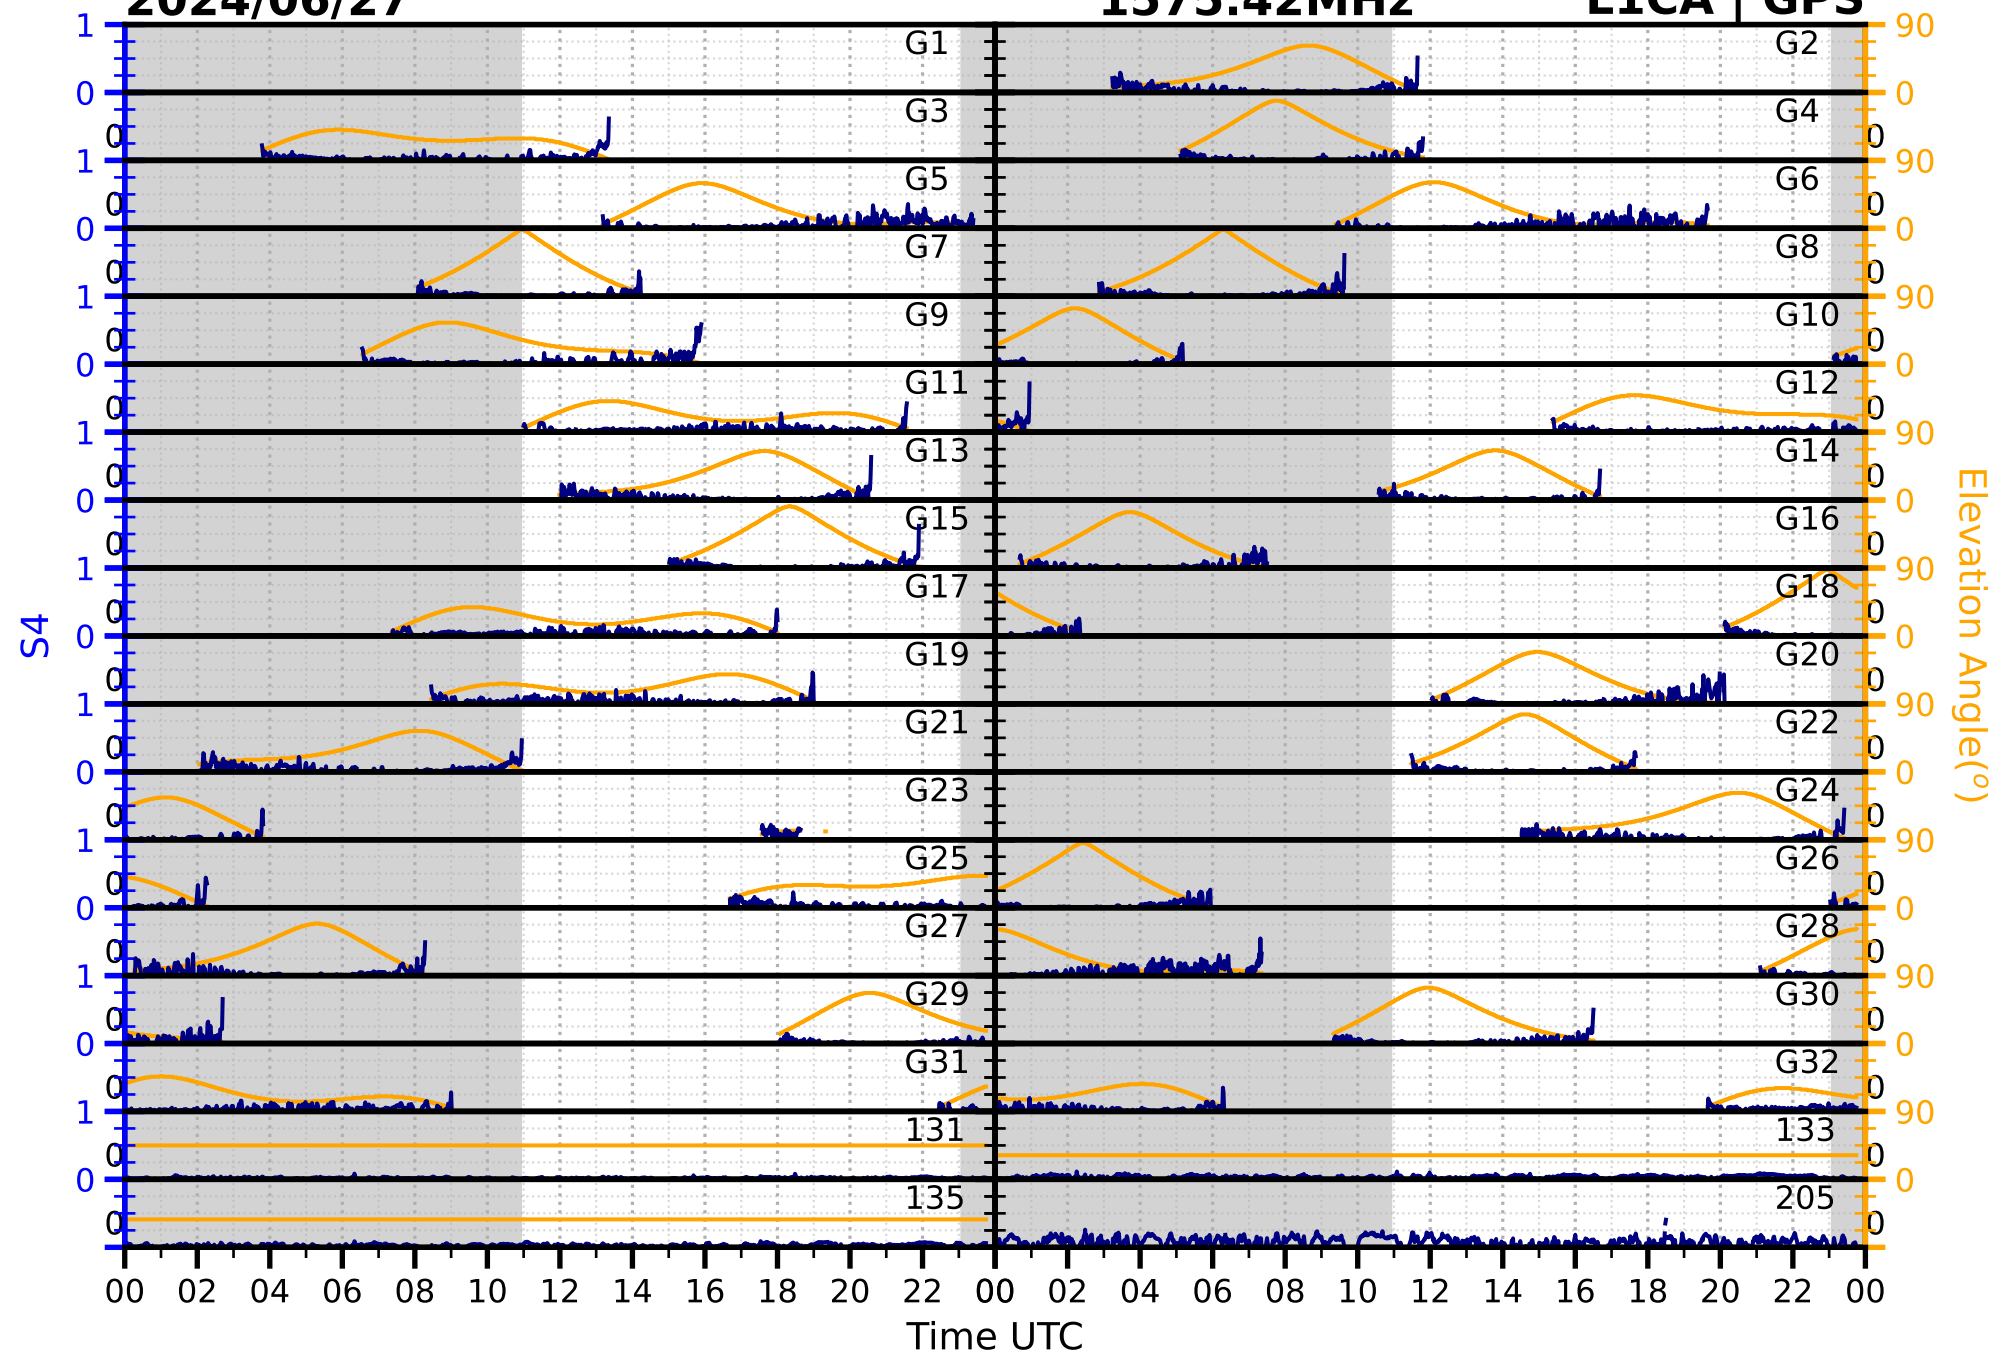

2024/06/27

S4

1575.42MHz

L1CA | GPS

2024/06/27

S4

1575.42MHz

L1BC | GALILEO

2024/06/27

S4

1602MHz

L1CA | GLONASS