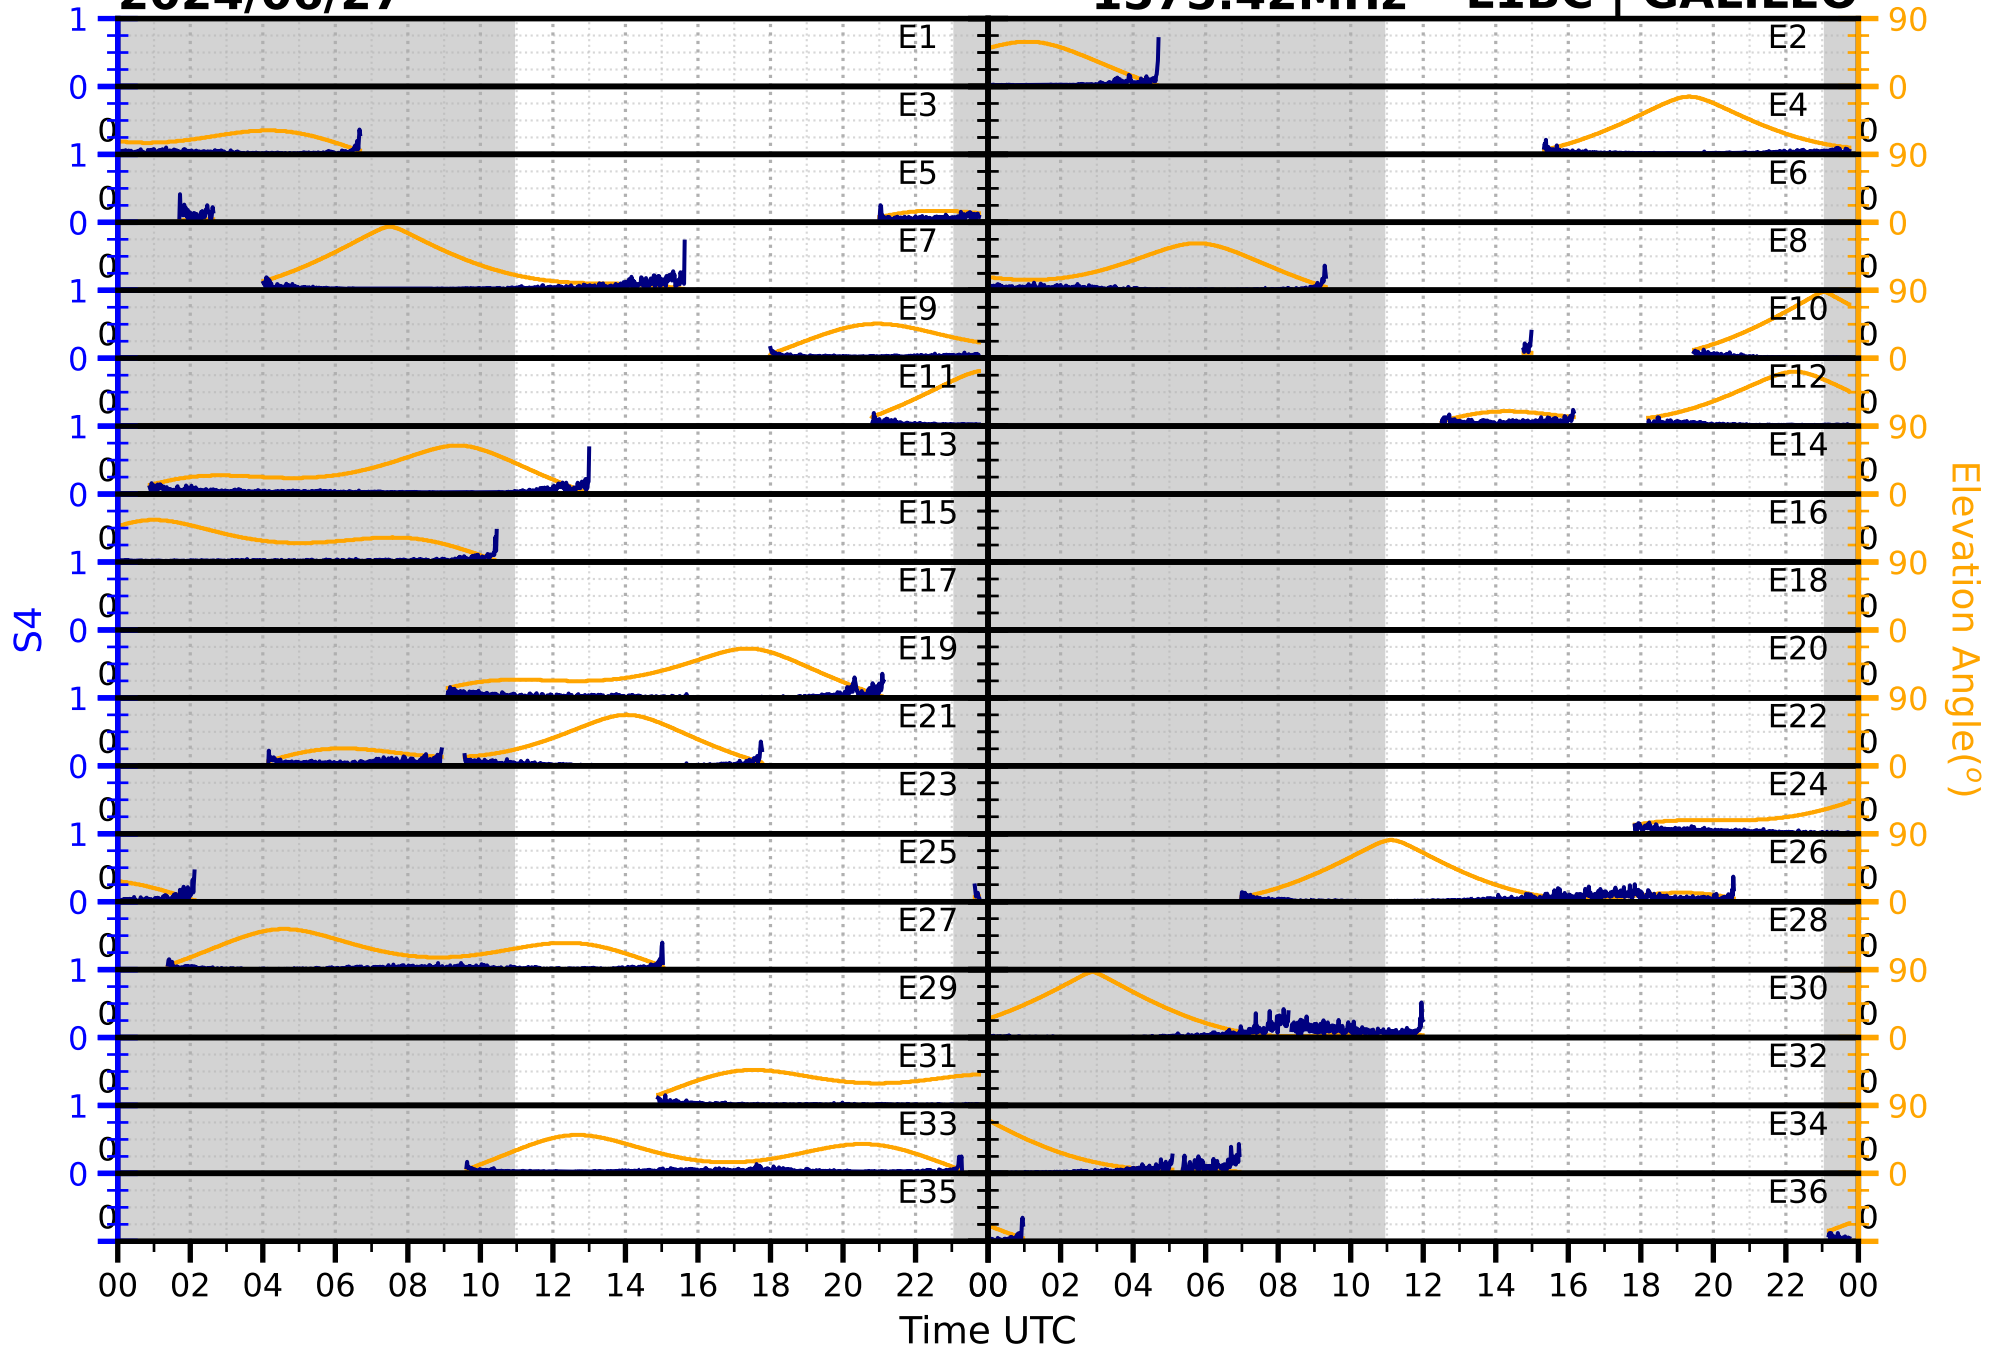

2024/06/27

S4

1575.42MHz

L1CA | GPS

2024/06/27

S4

1575.42MHz

L1BC | GALILEO

2024/06/27

S4

1602MHz

L1CA | GLONASS