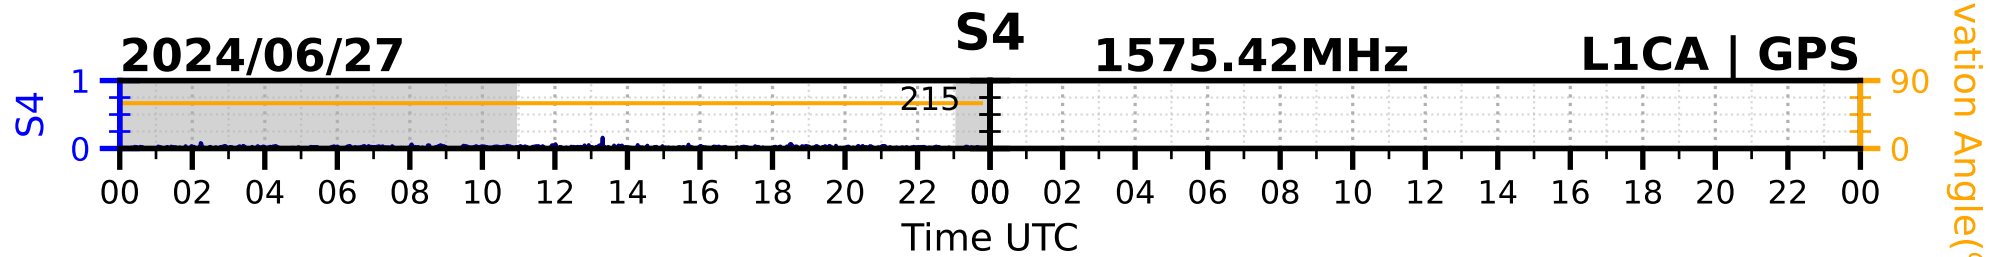

2024/06/27

S4

1575.42MHz

L1CA | GPS

2024/06/27

S4

1575.42MHz

L1BC | GALILEO

2024/06/27

S4

1602MHz

L1CA | GLONASS