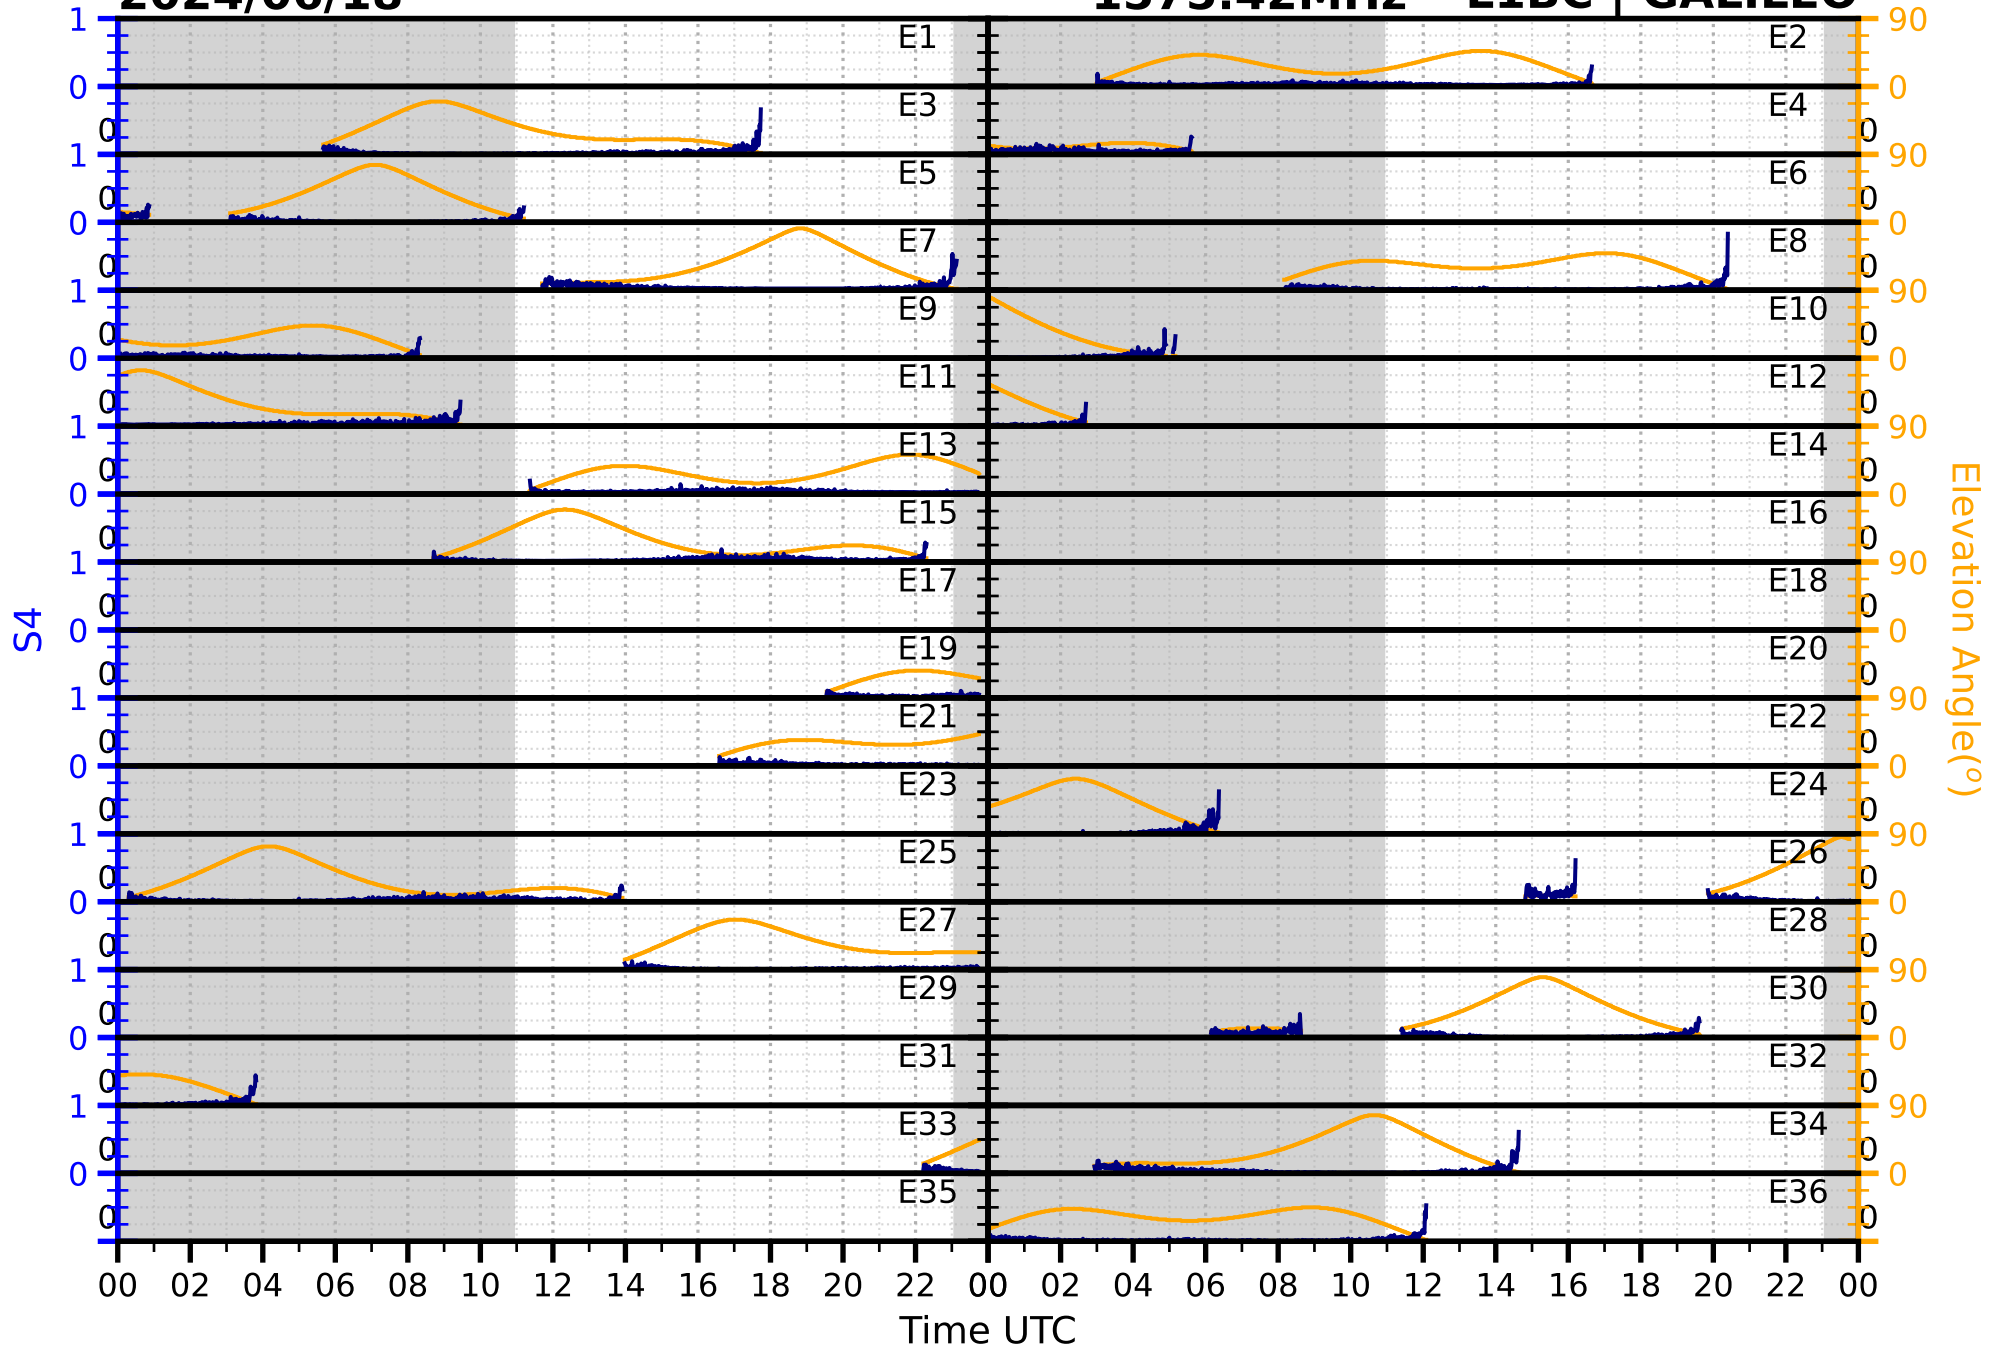

2024/06/18

S4

1575.42MHz

L1CA | GPS

2024/06/18

S4

1575.42MHz

L1BC | GALILEO

2024/06/18

S4

1602MHz

L1CA | GLONASS