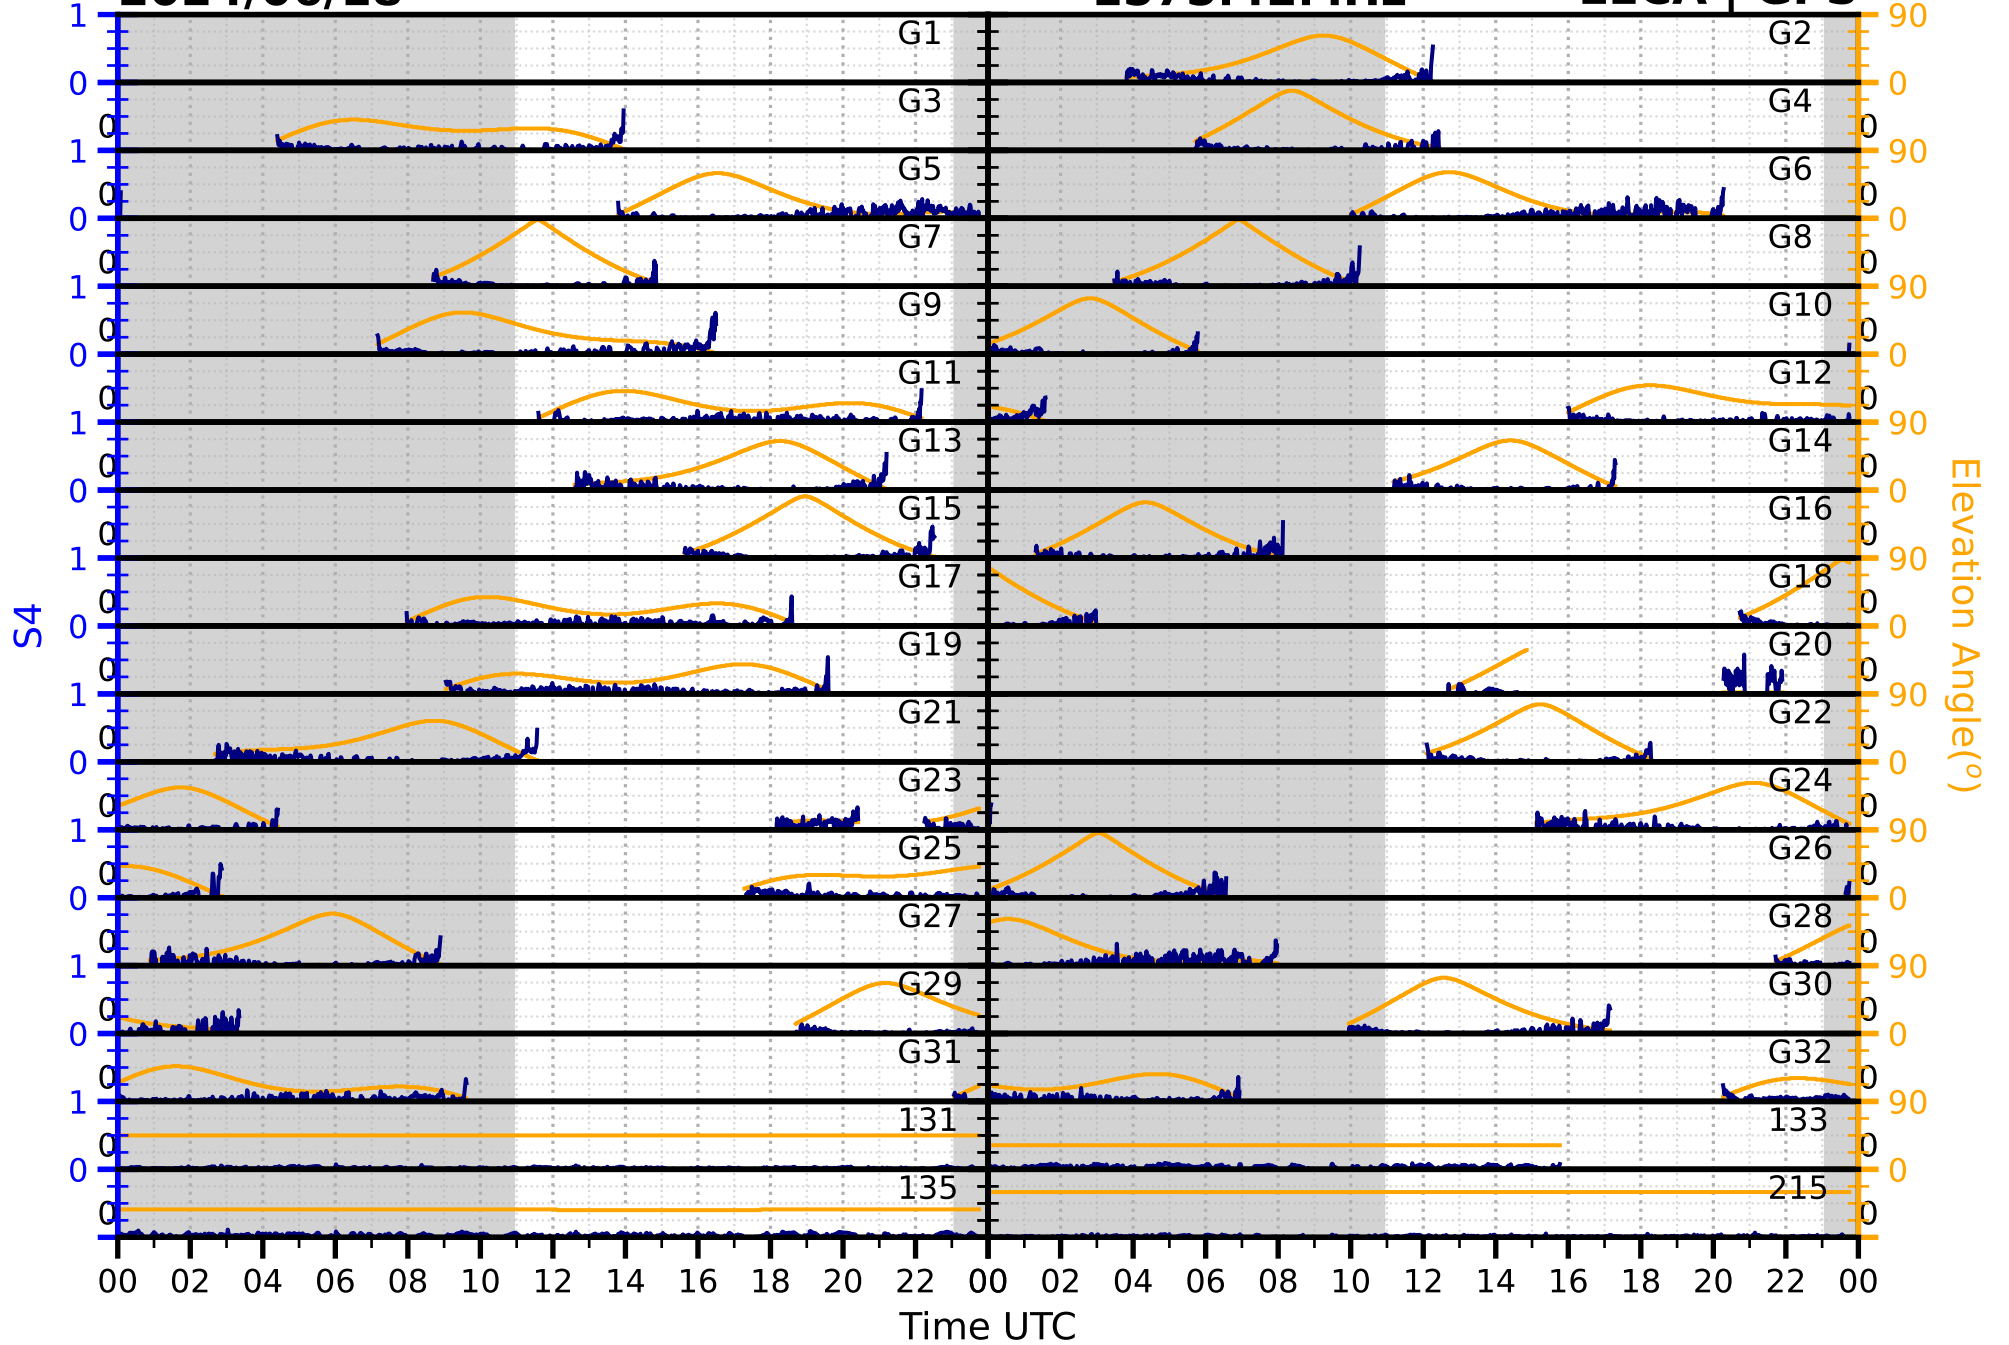

2024/06/18

S4

1575.42MHz

L1CA | GPS

2024/06/18

S4

1575.42MHz

L1BC | GALILEO

2024/06/18

S4

1602MHz

L1CA | GLONASS