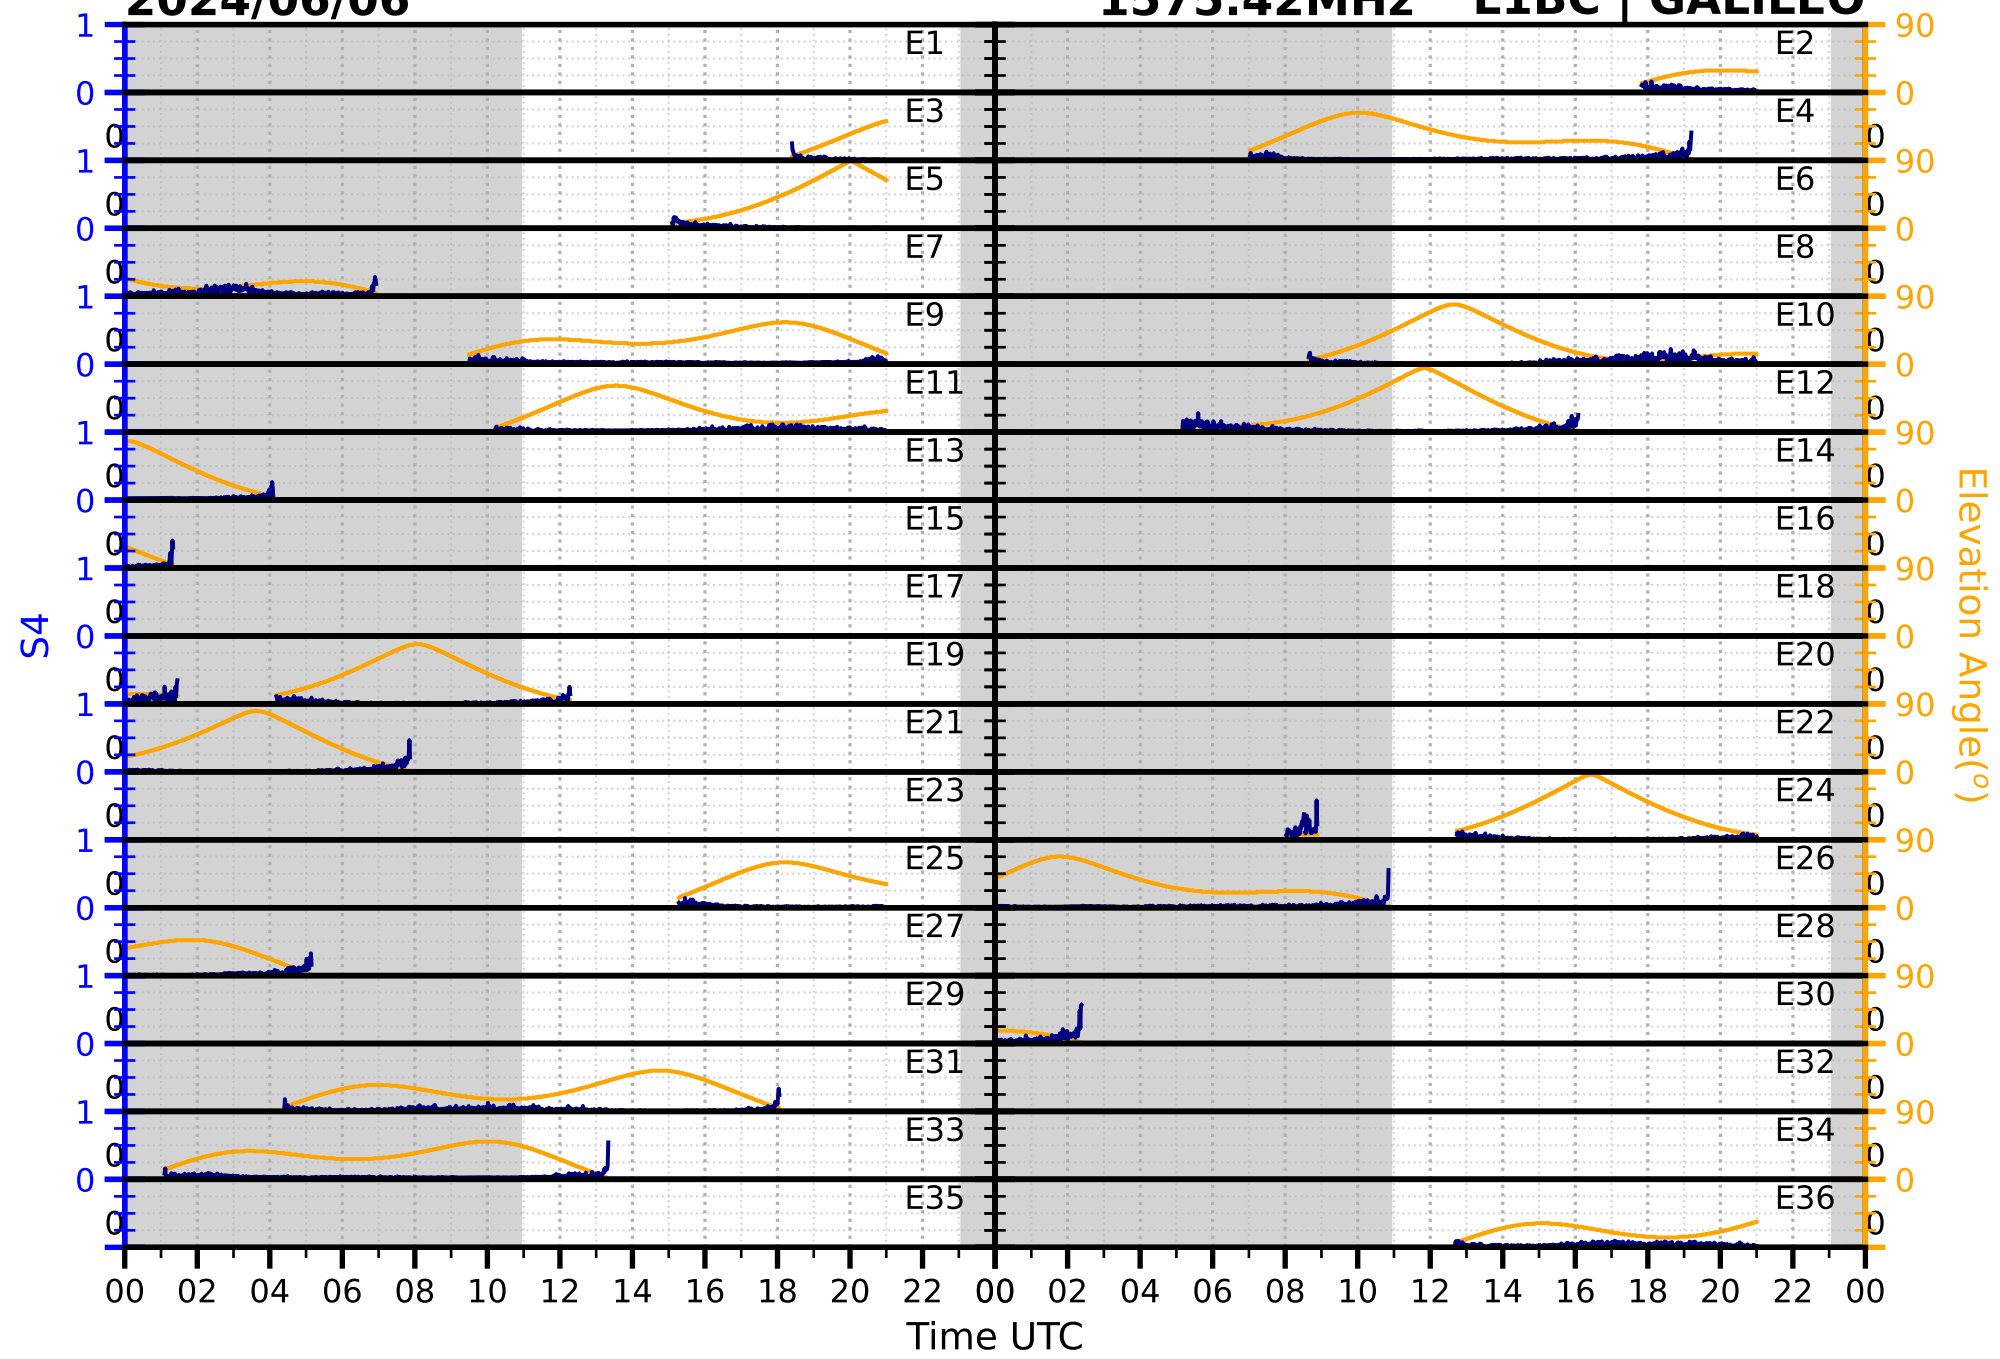

2024/06/06

S4

1575.42MHz

L1CA | GPS

2024/06/06

S4 1575.42MHz L1BC | GALILEO

2024/06/06

S4

1602MHz

L1CA | GLONASS