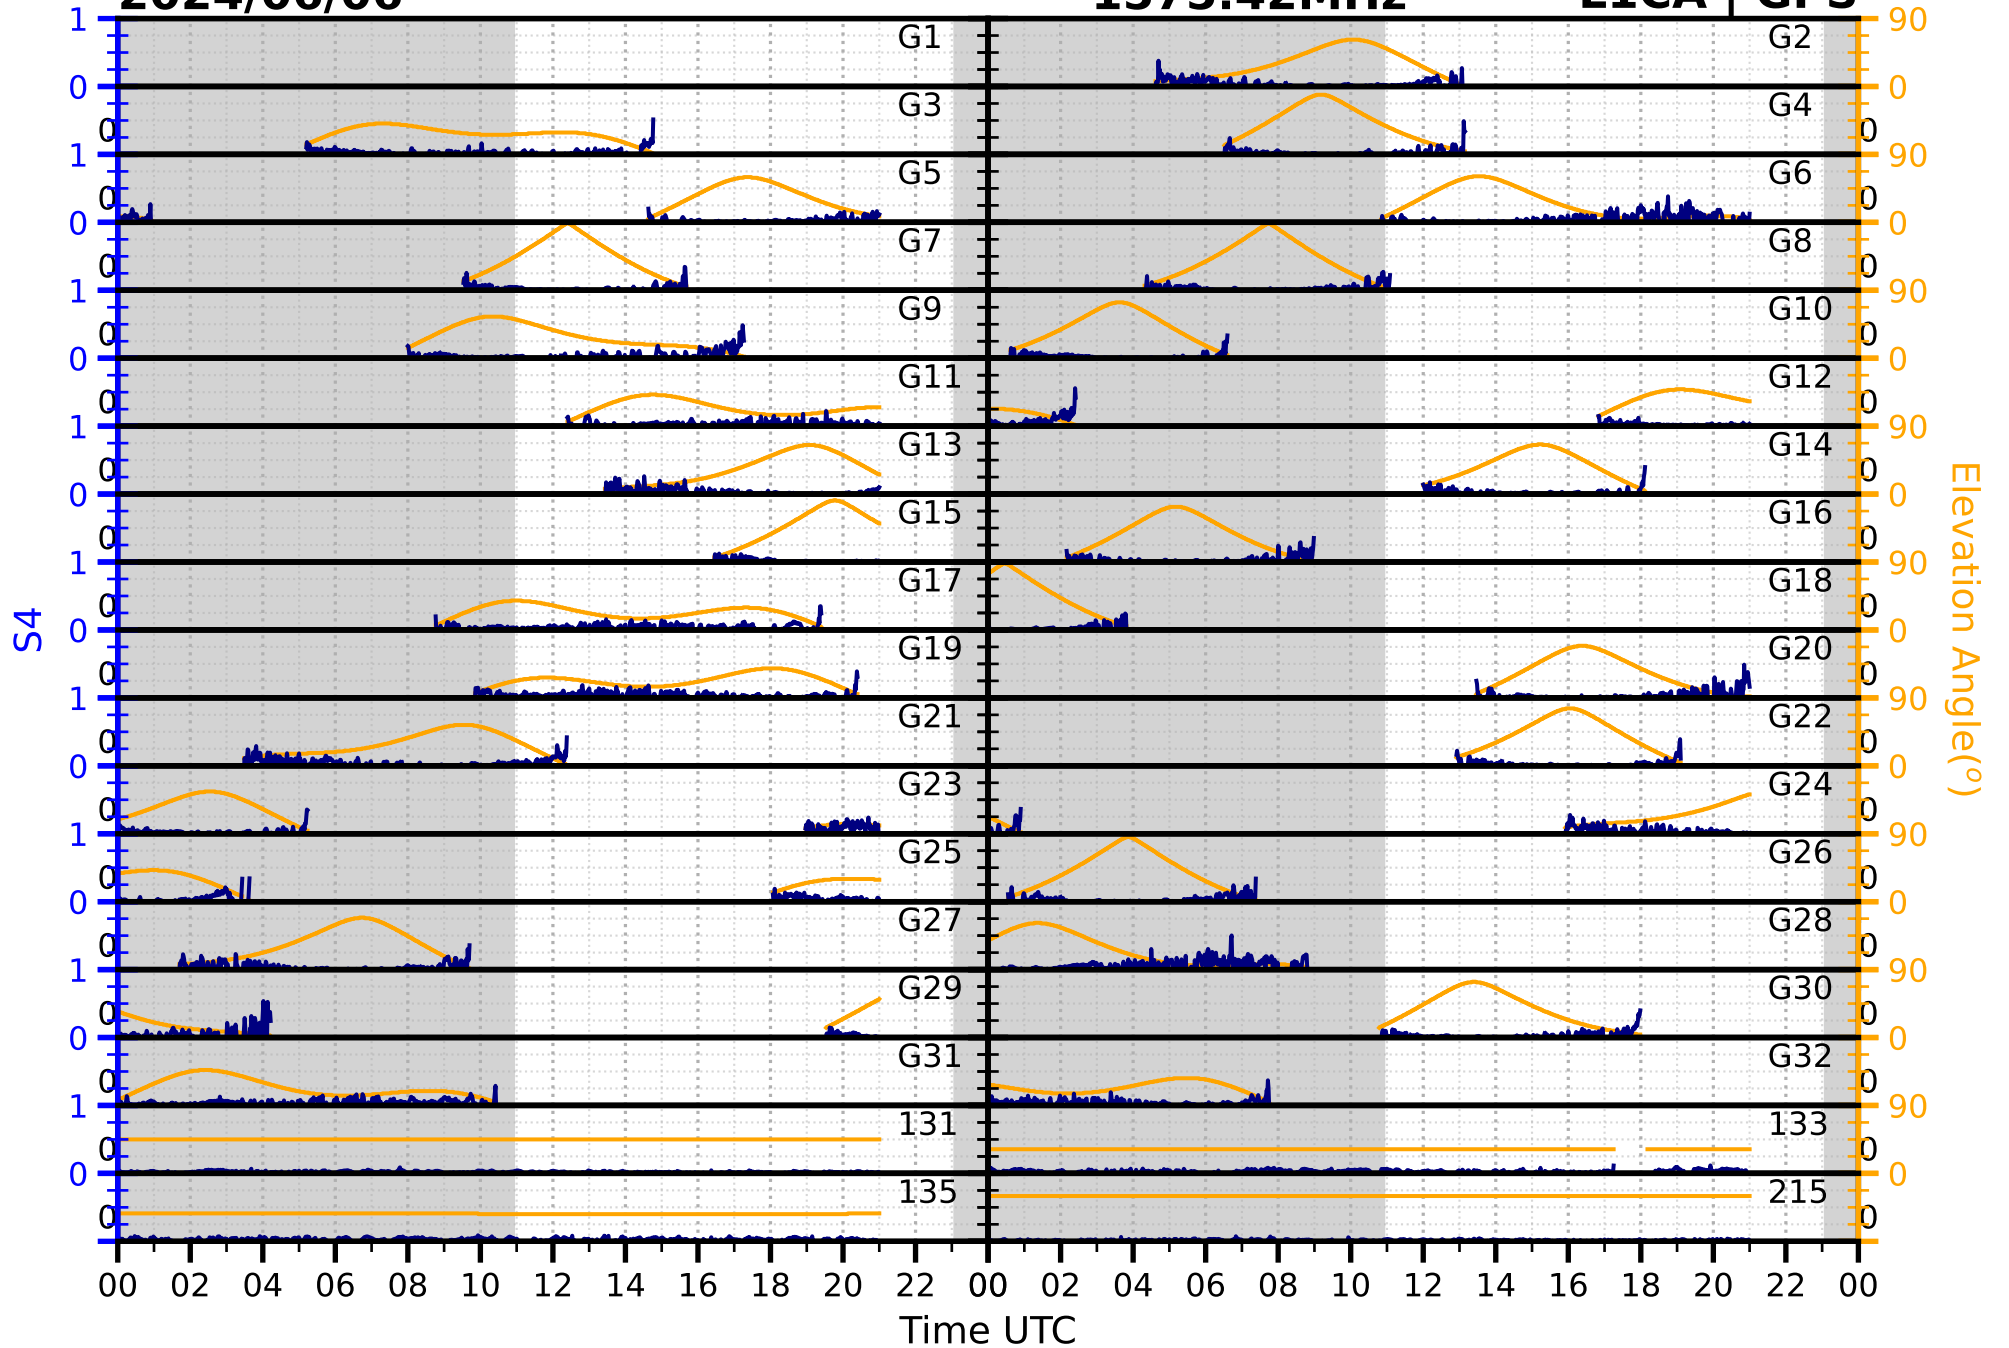

2024/06/06

S4

1575.42MHz

L1CA | GPS

2024/06/06

S4 1575.42MHz L1BC | GALILEO

2024/06/06

S4

1602MHz

L1CA | GLONASS