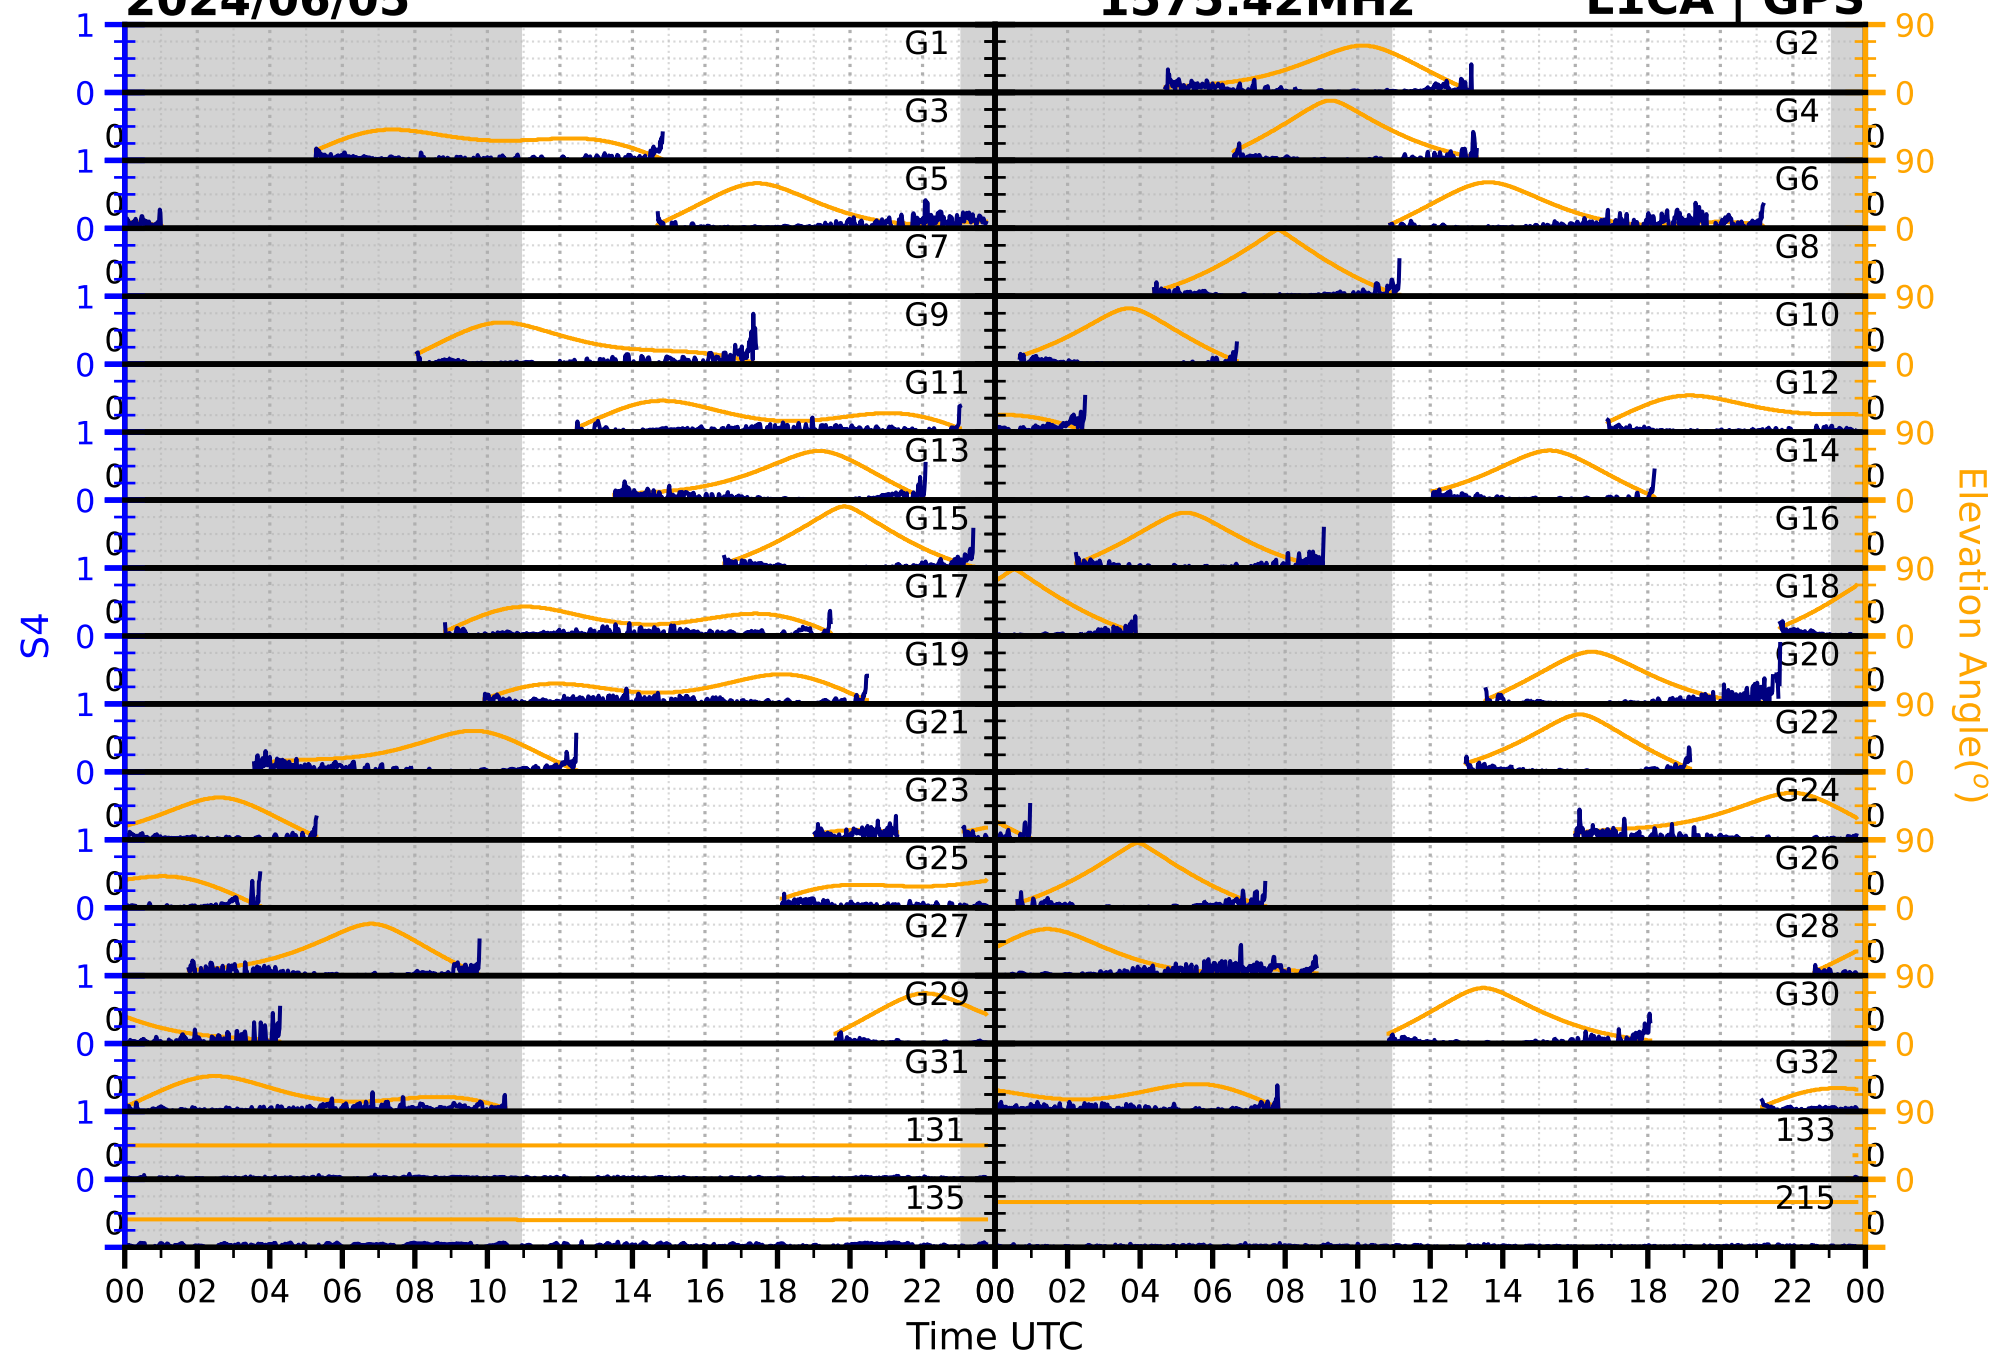

2024/06/05

S4

1575.42MHz

L1CA | GPS

2024/06/05

S4

1575.42MHz

L1BC | GALILEO

2024/06/05

S4

1602MHz

L1CA | GLONASS