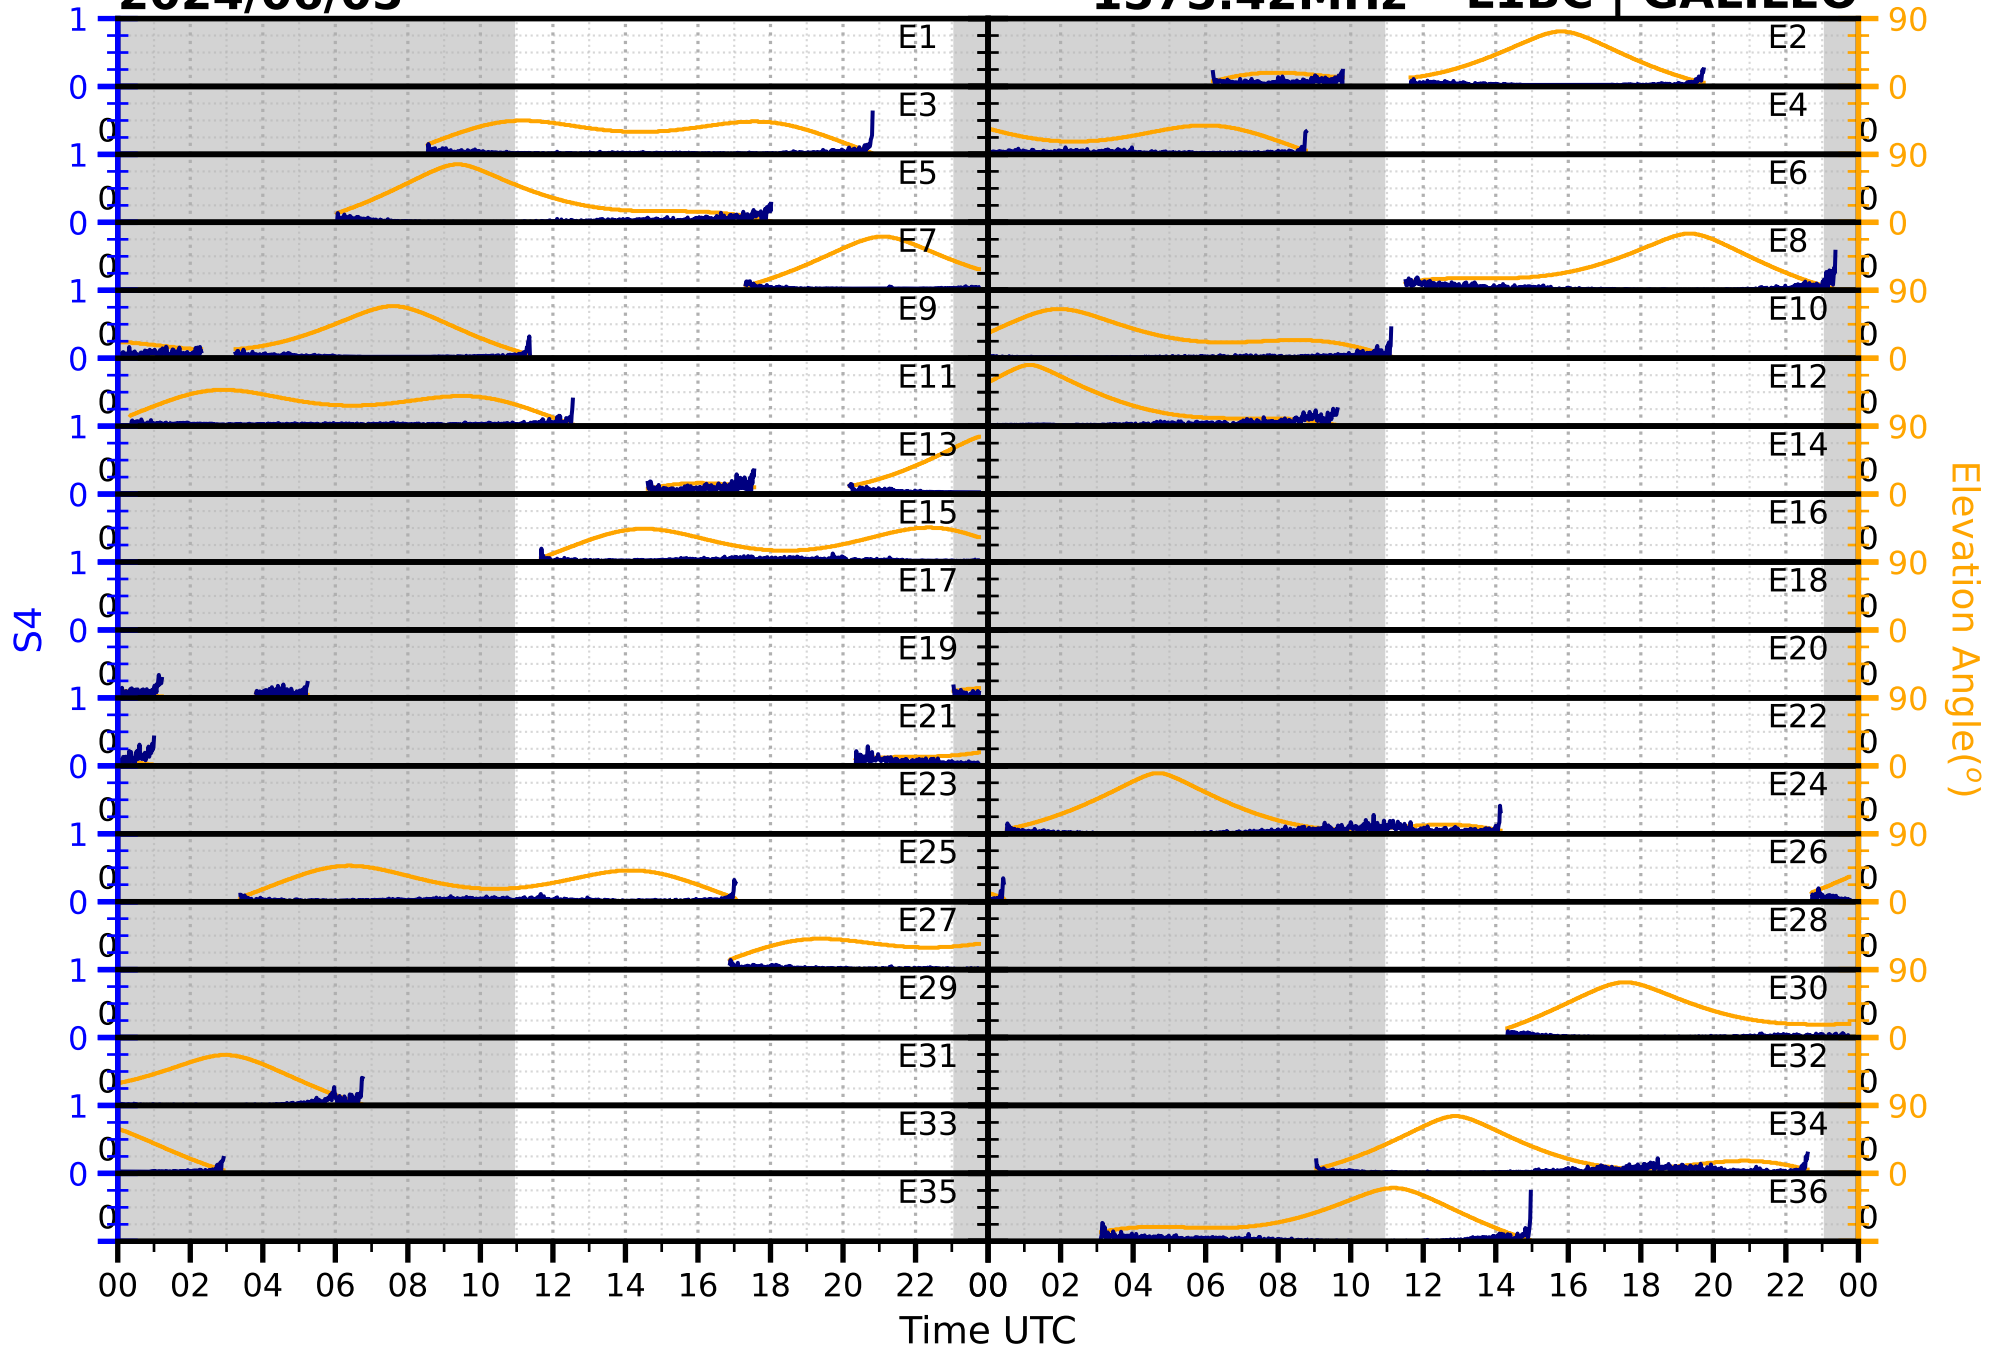

2024/06/05

S4

1575.42MHz

L1CA | GPS

2024/06/05

S4

1575.42MHz

L1BC | GALILEO

2024/06/05

S4

1602MHz

L1CA | GLONASS